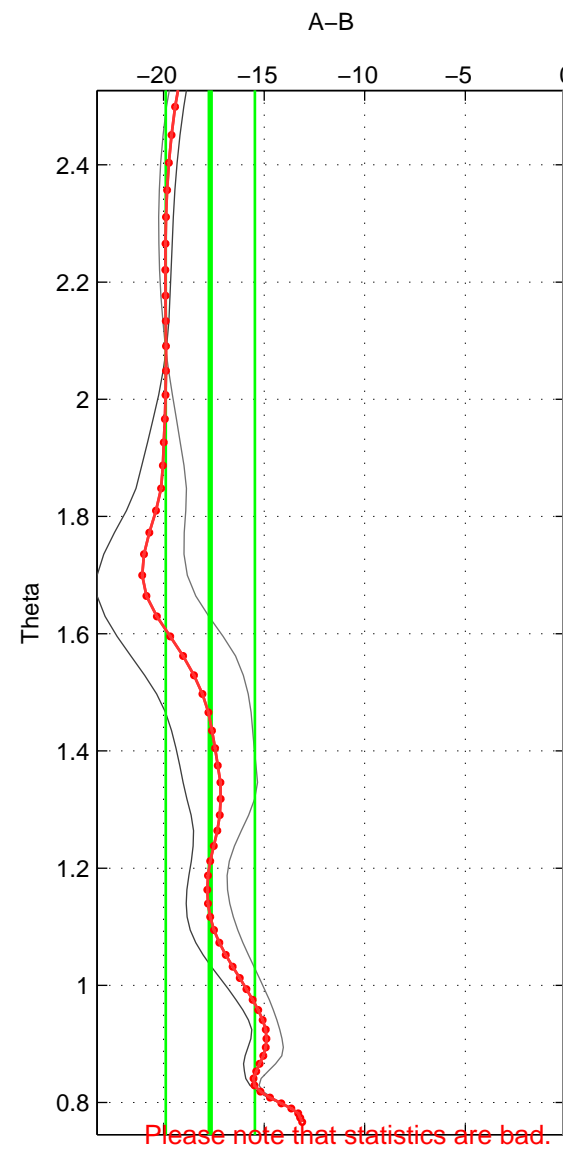

Cruise A (red). Date: Dec 1995 Cruisename: 354-316N19951202

Cruise B (blue). Date: Aug 1989 Cruisename: 364-35MF19890730

*** "Favourite" values are means of spaces 1 2 3.

	Offset	O.StDev	Ratio	R.Stdev	Rating
SIGMA:	-19.091	0.243	0.992	0.000	2
THETA:	-17.675	2.215	0.992	0.001	2
DEPTH:	-19.310	0.000	0.992	0.000	2
FAV.:	-18.692	0.819	0.992	0.000	2

Please note that statistics are bad.
 Profiles of A: 5
 Profiles of B: 1
 Diff profs : 2
 WMoffset (A-B): -19.0909
 WMoffset stdev: 0.24298
 WMratio (A/B): 0.99179
 WMratio stdev: 0.00010446

Quality (1-5): 2

Please note that statistics are bad.
 Profiles of A: 5
 Profiles of B: 1
 Diff profs : 2
 WMoffset (A-B): -17.6748
 WMoffset stdev: 2.215
 WMratio (A/B): 0.99237
 WMratio stdev: 0.000926

Quality (1-5): 2

Please note that statistics are bad.
 Profiles of A: 5
 Profiles of B: 1
 Diff profs : 2
 WMoffset (A-B): -19.3098
 WMoffset stdev: 0
 WMratio (A/B): 0.9917
 WMratio stdev: 0

Quality (1-5): 2