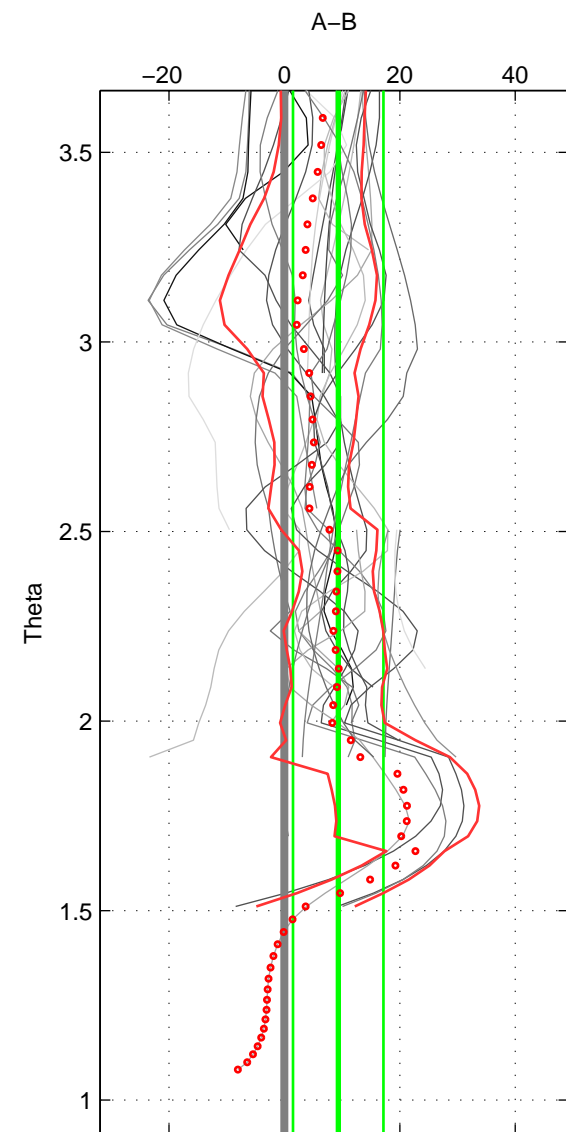

Cruise A (red). Date: Jan 1983 Cruisename: 221-316N19821201
 Cruise B (blue). Date: May 1996 Cruisename: 249-33LK19960415

*** "Favourite" values are means of spaces 1 2 3.

	Offset	O.StDev	Ratio	R.Stdev	Rating
SIGMA:	7.399	4.975	1.003	0.002	5
THETA:	9.325	7.847	1.004	0.004	5
DEPTH:	4.329	7.490	1.002	0.003	5
FAV.:	7.018	6.771	1.003	0.003	5

Profiles of A: 10
 Profiles of B: 13
 Diff profs : 22
 WMoffset (A-B): 7.3989
 WMoffset stdev: 4.975
 WMratio (A/B): 1.0034
 WMratio stdev: 0.0023023

Quality (1-5): 5

Profiles of A: 10
 Profiles of B: 13
 Diff profs : 25
 WMoffset (A-B): 9.3247
 WMoffset stdev: 7.8467
 WMratio (A/B): 1.0043
 WMratio stdev: 0.0036194

Quality (1-5): 5

Profiles of A: 10
 Profiles of B: 13
 Diff profs : 22
 WMoffset (A-B): 4.3292
 WMoffset stdev: 7.4897
 WMratio (A/B): 1.002
 WMratio stdev: 0.0034529

Quality (1-5): 5