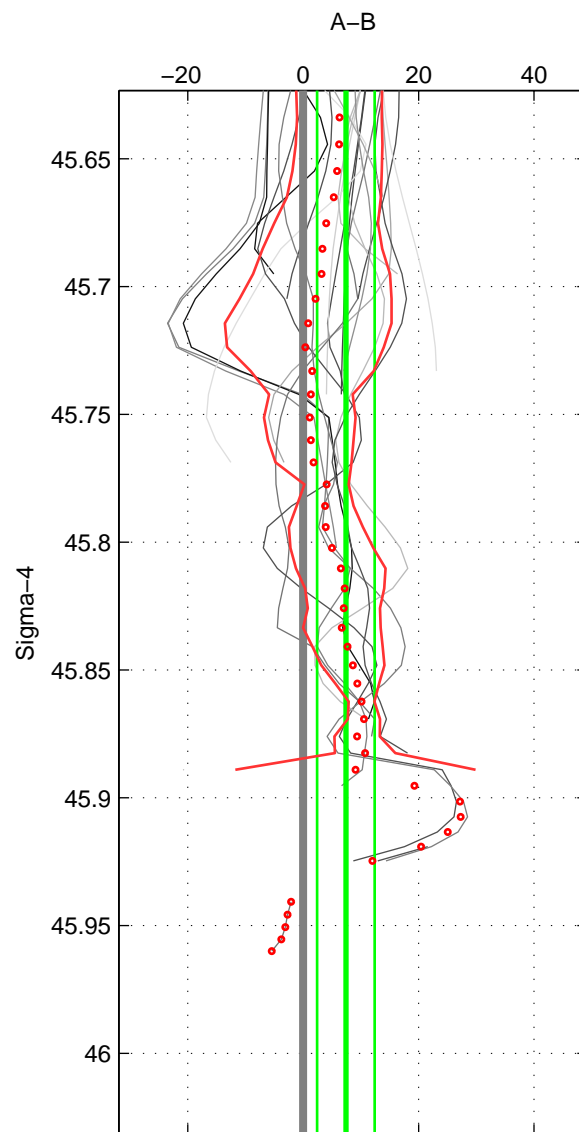

Cruise A (red). Date: Jan 1983 Cruisename: 221-316N19821201
 Cruise B (blue). Date: May 1996 Cruisename: 249-33LK19960415

*** "Favourite" values are means of spaces 1 2 3.

	Offset	O.StDev	Ratio	R.Stdev	Rating
SIGMA:	7.399	4.975	1.003	0.002	5
THETA:	9.325	7.847	1.004	0.004	5
DEPTH:	4.329	7.490	1.002	0.003	5
FAV.:	7.018	6.771	1.003	0.003	5

Profiles of A: 10
 Profiles of B: 13
 Diff profs : 22
 WMoffset (A-B): 7.3989
 WMoffset stdev: 4.975
 WMratio (A/B): 1.0034
 WMratio stdev: 0.0023023

Quality (1-5): 5

Profiles of A: 10
 Profiles of B: 13
 Diff profs : 25
 WMoffset (A-B): 9.3247
 WMoffset stdev: 7.8467
 WMratio (A/B): 1.0043
 WMratio stdev: 0.0036194

Quality (1-5): 5

Profiles of A: 10
 Profiles of B: 13
 Diff profs : 22
 WMoffset (A-B): 4.3292
 WMoffset stdev: 7.4897
 WMratio (A/B): 1.002
 WMratio stdev: 0.0034529

Quality (1-5): 5