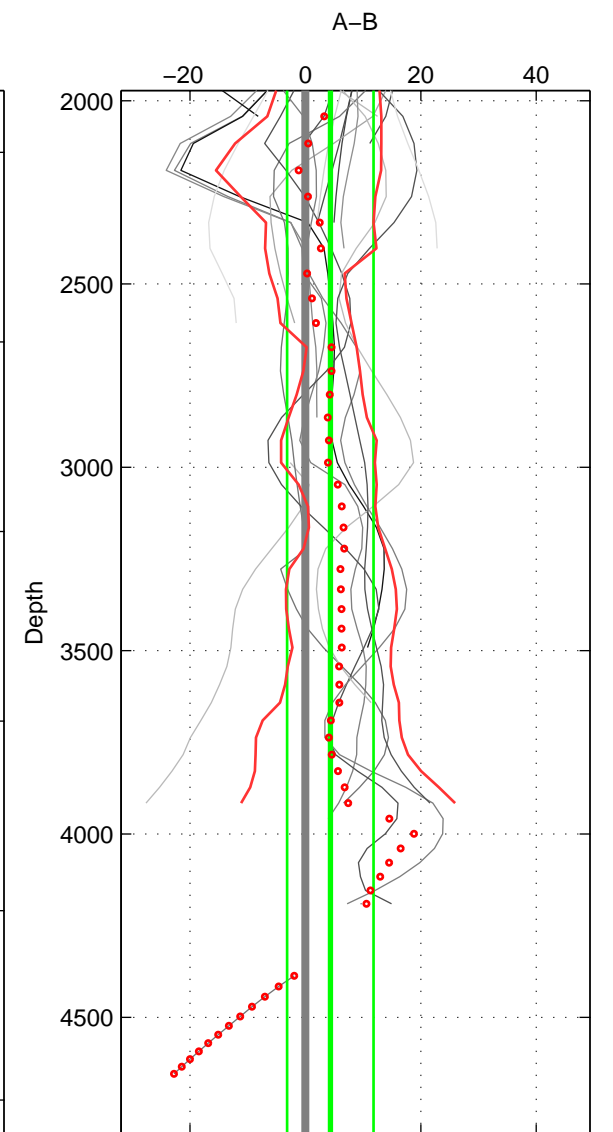

Cruise A (red). Date: Jan 1983 Cruisename: 221-316N19821201
 Cruise B (blue). Date: May 1996 Cruisename: 249-33LK19960415

*** "Favourite" values are means of spaces 1 2 3.

	Offset	O.StDev	Ratio	R.Stdev	Rating
SIGMA:	7.399	4.975	1.003	0.002	5
THETA:	9.325	7.847	1.004	0.004	5
DEPTH:	4.329	7.490	1.002	0.003	5
FAV.:	7.018	6.771	1.003	0.003	5

Profiles of A: 10
 Profiles of B: 13
 Diff profs : 22
 WMoffset (A-B): 7.3989
 WMoffset stdev: 4.975
 WMratio (A/B): 1.0034
 WMratio stdev: 0.0023023

Quality (1-5): 5

Profiles of A: 10
 Profiles of B: 13
 Diff profs : 25
 WMoffset (A-B): 9.3247
 WMoffset stdev: 7.8467
 WMratio (A/B): 1.0043
 WMratio stdev: 0.0036194

Quality (1-5): 5

Profiles of A: 10
 Profiles of B: 13
 Diff profs : 22
 WMoffset (A-B): 4.3292
 WMoffset stdev: 7.4897
 WMratio (A/B): 1.002
 WMratio stdev: 0.0034529

Quality (1-5): 5