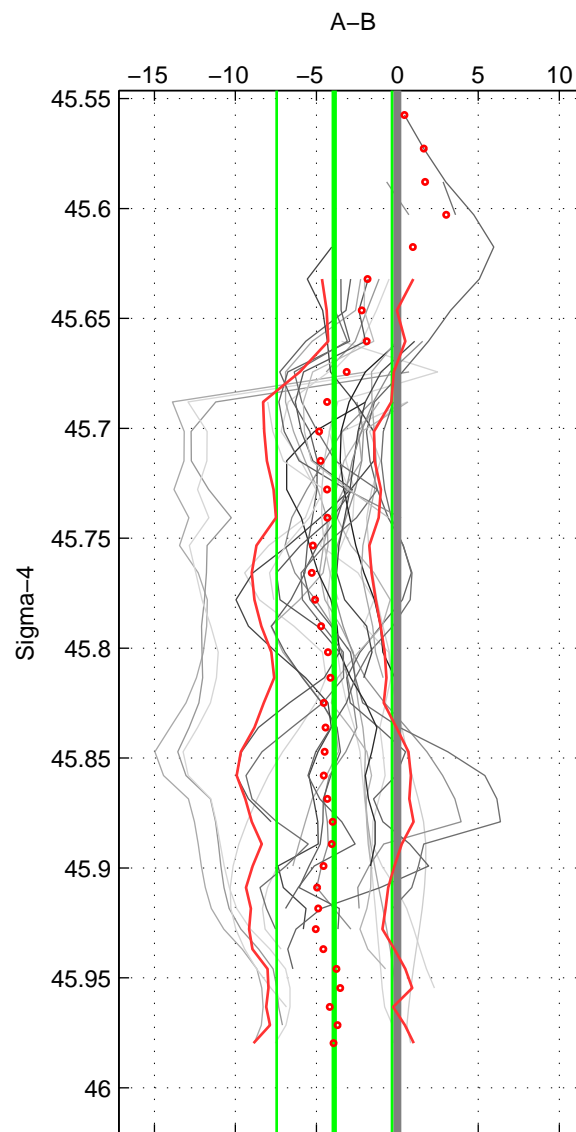

Cruise A (red). Date: Aug 2003 Cruisename: 166-06MT20030723

Cruise B (blue). Date: Jun 1992 Cruisename: 179-18HU19920527

\*\*\* "Favourite" values are means of spaces 1 2 3.

	Offset	O.StDev	Ratio	R.Stdev	Rating
SIGMA:	-3.890	3.560	0.998	0.002	5
THETA:	-3.928	3.607	0.998	0.002	5
DEPTH:	-3.699	3.089	0.998	0.001	5
FAV.:	-3.839	3.419	0.998	0.002	5

Profiles of A: 13  
 Profiles of B: 12  
 Diff profs : 29  
 WMoffset (A-B): -3.8905  
 WMoffset stdev: 3.5599  
 WMratio (A/B): 0.9982  
 WMratio stdev: 0.0016442

Quality (1-5): 5

Profiles of A: 13  
 Profiles of B: 12  
 Diff profs : 29  
 WMoffset (A-B): -3.9283  
 WMoffset stdev: 3.6073  
 WMratio (A/B): 0.99818  
 WMratio stdev: 0.0016661

Quality (1-5): 5

Profiles of A: 13  
 Profiles of B: 12  
 Diff profs : 29  
 WMoffset (A-B): -3.6985  
 WMoffset stdev: 3.089  
 WMratio (A/B): 0.99829  
 WMratio stdev: 0.0014257

Quality (1-5): 5