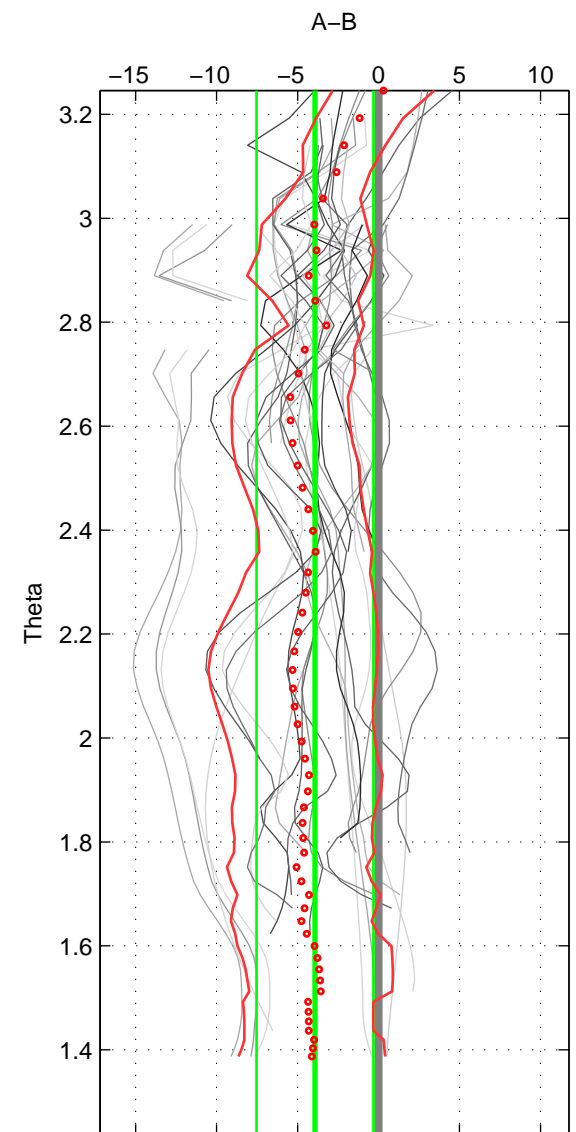

Cruise A (red). Date: Aug 2003 Cruisename: 166-06MT20030723

Cruise B (blue). Date: Jun 1992 Cruisename: 179-18HU19920527

\*\*\* "Favourite" values are means of spaces 1 2 3.

	Offset	O.StDev	Ratio	R.Stdev	Rating
SIGMA:	-3.890	3.560	0.998	0.002	5
THETA:	-3.928	3.607	0.998	0.002	5
DEPTH:	-3.699	3.089	0.998	0.001	5
FAV.:	-3.839	3.419	0.998	0.002	5

Profiles of A: 13  
 Profiles of B: 12  
 Diff profs : 29  
 WMoffset (A-B): -3.8905  
 WMoffset stdev: 3.5599  
 WMratio (A/B): 0.9982  
 WMratio stdev: 0.0016442

Quality (1-5): 5

Profiles of A: 13  
 Profiles of B: 12  
 Diff profs : 29  
 WMoffset (A-B): -3.9283  
 WMoffset stdev: 3.6073  
 WMratio (A/B): 0.99818  
 WMratio stdev: 0.0016661

Quality (1-5): 5

Profiles of A: 13  
 Profiles of B: 12  
 Diff profs : 29  
 WMoffset (A-B): -3.6985  
 WMoffset stdev: 3.089  
 WMratio (A/B): 0.99829  
 WMratio stdev: 0.0014257

Quality (1-5): 5