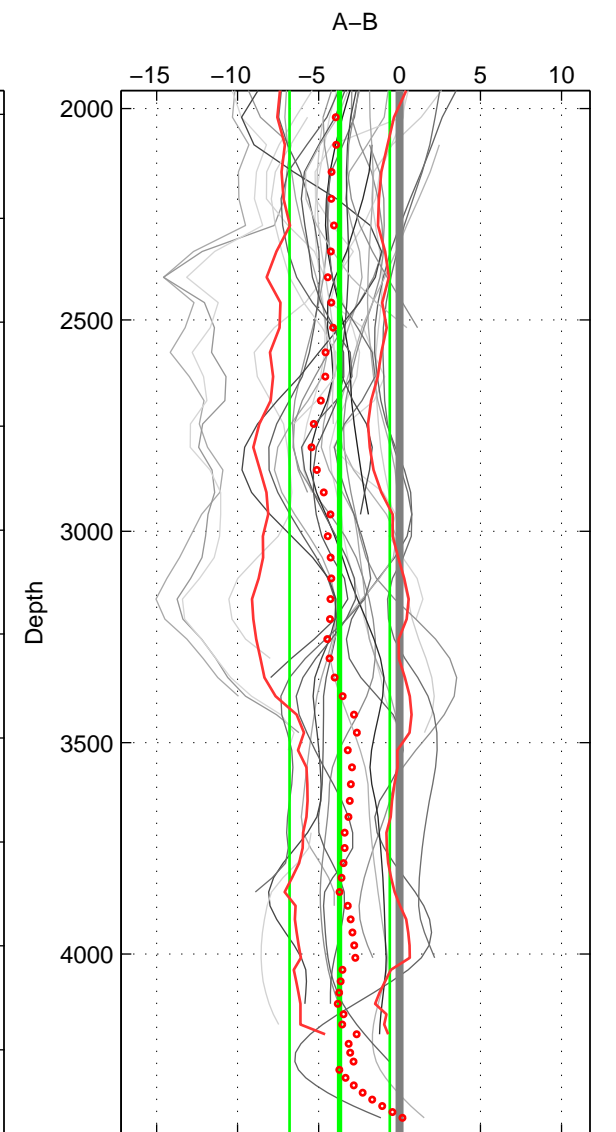

Cruise A (red). Date: Aug 2003 Cruisename: 166-06MT20030723

Cruise B (blue). Date: Jun 1992 Cruisename: 179-18HU19920527

\*\*\* "Favourite" values are means of spaces 1 2 3.

	Offset	O.StDev	Ratio	R.Stdev	Rating
SIGMA:	-3.890	3.560	0.998	0.002	5
THETA:	-3.928	3.607	0.998	0.002	5
DEPTH:	-3.699	3.089	0.998	0.001	5
FAV.:	-3.839	3.419	0.998	0.002	5

Profiles of A: 13  
 Profiles of B: 12  
 Diff profs : 29  
 WMoffset (A-B): -3.8905  
 WMoffset stdev: 3.5599  
 WMratio (A/B): 0.9982  
 WMratio stdev: 0.0016442

Quality (1-5): 5

Profiles of A: 13  
 Profiles of B: 12  
 Diff profs : 29  
 WMoffset (A-B): -3.9283  
 WMoffset stdev: 3.6073  
 WMratio (A/B): 0.99818  
 WMratio stdev: 0.0016661

Quality (1-5): 5

Profiles of A: 13  
 Profiles of B: 12  
 Diff profs : 29  
 WMoffset (A-B): -3.6985  
 WMoffset stdev: 3.089  
 WMratio (A/B): 0.99829  
 WMratio stdev: 0.0014257

Quality (1-5): 5