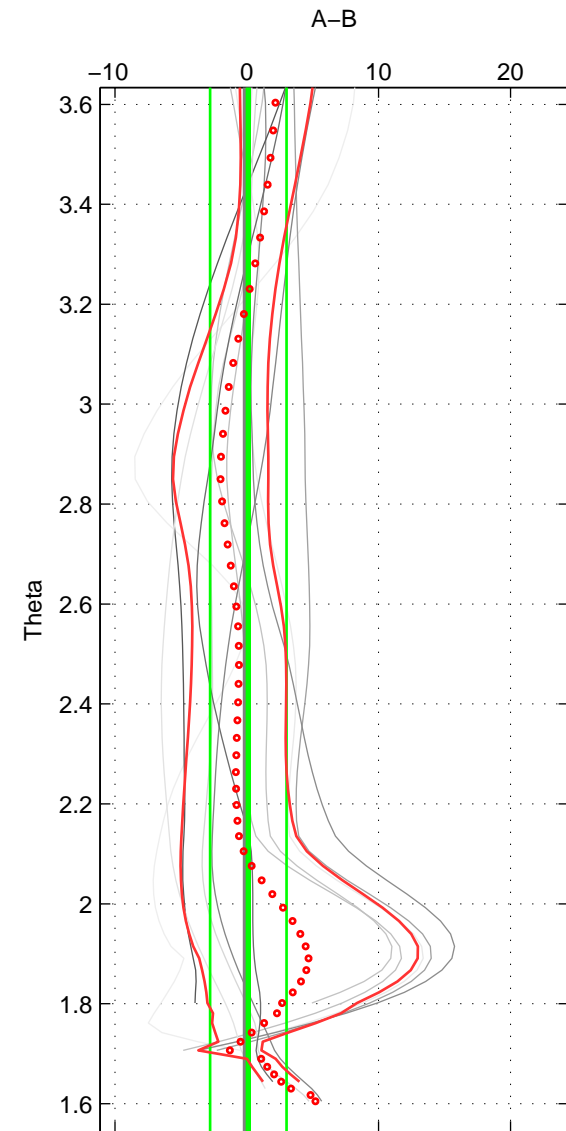

Cruise A (red). Date: Aug 1992 Cruisename: 210-29HE19920714

Cruise B (blue). Date: May 2012 Cruisename: 246-33AT20120419

\*\*\* "Favourite" values are means of spaces 1 2 3.

	Offset	O.StDev	Ratio	R.Stdev	Rating
SIGMA:	0.549	2.721	1.000	0.001	3
THETA:	0.114	2.902	1.000	0.001	3
DEPTH:	1.153	3.042	1.001	0.001	3
FAV.:	0.605	2.888	1.000	0.001	3

Profiles of A: 3  
 Profiles of B: 5  
 Diff profs : 11  
 WMoffset (A-B): 0.549  
 WMoffset stdev: 2.7207  
 WMratio (A/B): 1.0003  
 WMratio stdev: 0.0012502

Quality (1-5): 3

Profiles of A: 3  
 Profiles of B: 5  
 Diff profs : 11  
 WMoffset (A-B): 0.11398  
 WMoffset stdev: 2.9016  
 WMratio (A/B): 1.0001  
 WMratio stdev: 0.0013334

Quality (1-5): 3

Profiles of A: 3  
 Profiles of B: 5  
 Diff profs : 11  
 WMoffset (A-B): 1.1532  
 WMoffset stdev: 3.0415  
 WMratio (A/B): 1.0005  
 WMratio stdev: 0.0013969

Quality (1-5): 3