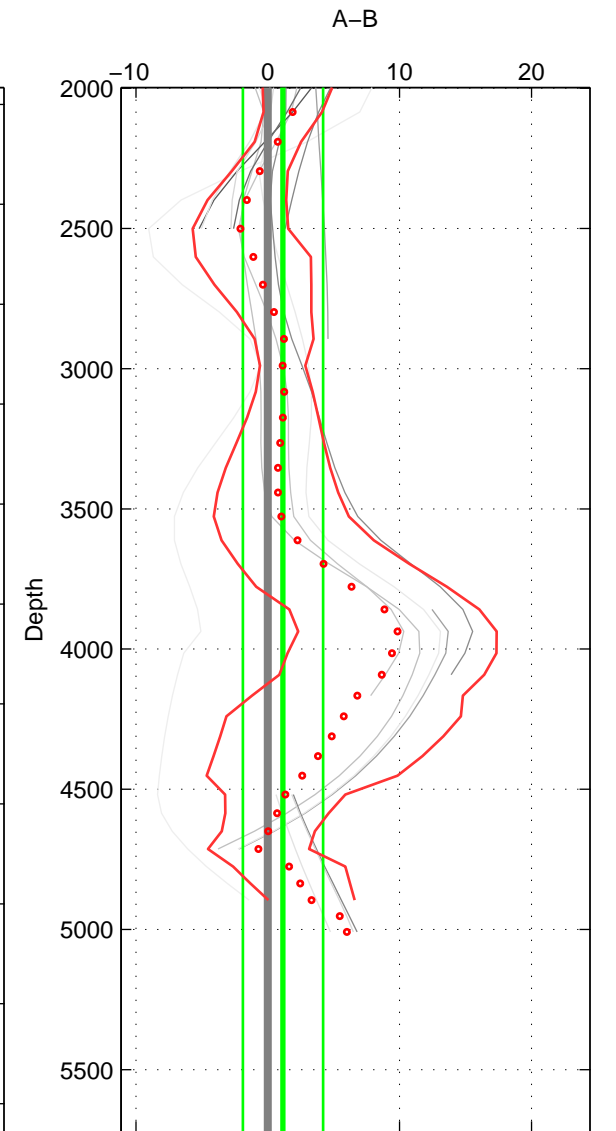

Cruise A (red). Date: Aug 1992 Cruisename: 210-29HE19920714

Cruise B (blue). Date: May 2012 Cruisename: 246-33AT20120419

\*\*\* "Favourite" values are means of spaces 1 2 3.

	Offset	O.StDev	Ratio	R.Stdev	Rating
SIGMA:	0.549	2.721	1.000	0.001	3
THETA:	0.114	2.902	1.000	0.001	3
DEPTH:	1.153	3.042	1.001	0.001	3
FAV.:	0.605	2.888	1.000	0.001	3

Profiles of A: 3  
 Profiles of B: 5  
 Diff profs : 11  
 WMoffset (A-B): 0.549  
 WMoffset stdev: 2.7207  
 WMratio (A/B): 1.0003  
 WMratio stdev: 0.0012502

Quality (1-5): 3

Profiles of A: 3  
 Profiles of B: 5  
 Diff profs : 11  
 WMoffset (A-B): 0.11398  
 WMoffset stdev: 2.9016  
 WMratio (A/B): 1.0001  
 WMratio stdev: 0.0013334

Quality (1-5): 3

Profiles of A: 3  
 Profiles of B: 5  
 Diff profs : 11  
 WMoffset (A-B): 1.1532  
 WMoffset stdev: 3.0415  
 WMratio (A/B): 1.0005  
 WMratio stdev: 0.0013969

Quality (1-5): 3