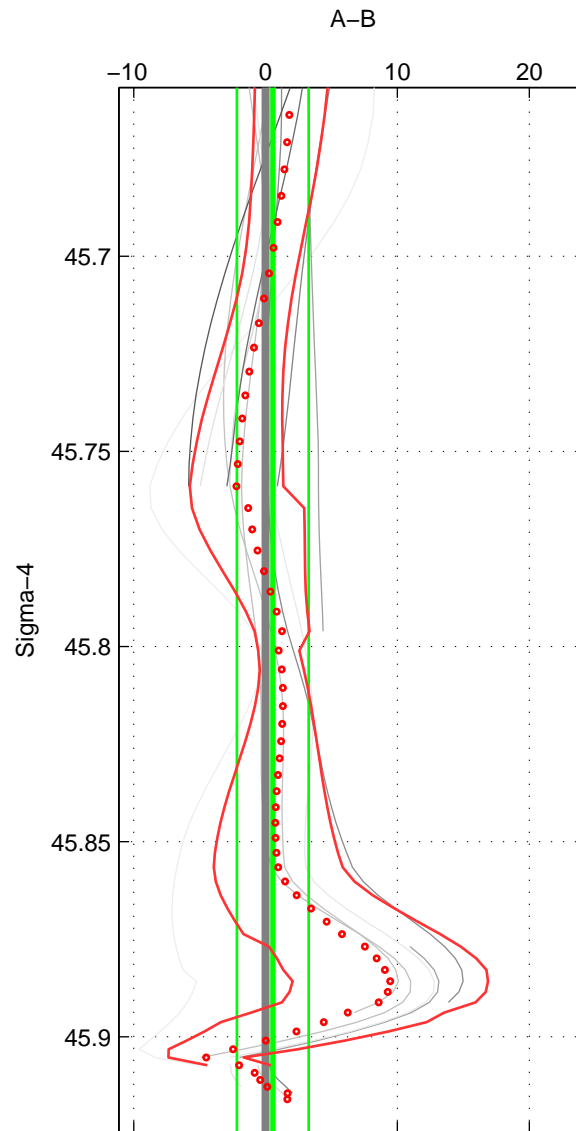

Cruise A (red). Date: Aug 1992 Cruisename: 210-29HE19920714

Cruise B (blue). Date: May 2012 Cruisename: 246-33AT20120419

\*\*\* "Favourite" values are means of spaces 1 2 3.

	Offset	O.StDev	Ratio	R.Stdev	Rating
SIGMA:	0.549	2.721	1.000	0.001	3
THETA:	0.114	2.902	1.000	0.001	3
DEPTH:	1.153	3.042	1.001	0.001	3
FAV.:	0.605	2.888	1.000	0.001	3

Profiles of A: 3  
 Profiles of B: 5  
 Diff profs : 11  
 WMoffset (A-B): 0.549  
 WMoffset stdev: 2.7207  
 WMratio (A/B): 1.0003  
 WMratio stdev: 0.0012502

Quality (1-5): 3

Profiles of A: 3  
 Profiles of B: 5  
 Diff profs : 11  
 WMoffset (A-B): 0.11398  
 WMoffset stdev: 2.9016  
 WMratio (A/B): 1.0001  
 WMratio stdev: 0.0013334

Quality (1-5): 3

Profiles of A: 3  
 Profiles of B: 5  
 Diff profs : 11  
 WMoffset (A-B): 1.1532  
 WMoffset stdev: 3.0415  
 WMratio (A/B): 1.0005  
 WMratio stdev: 0.0013969

Quality (1-5): 3