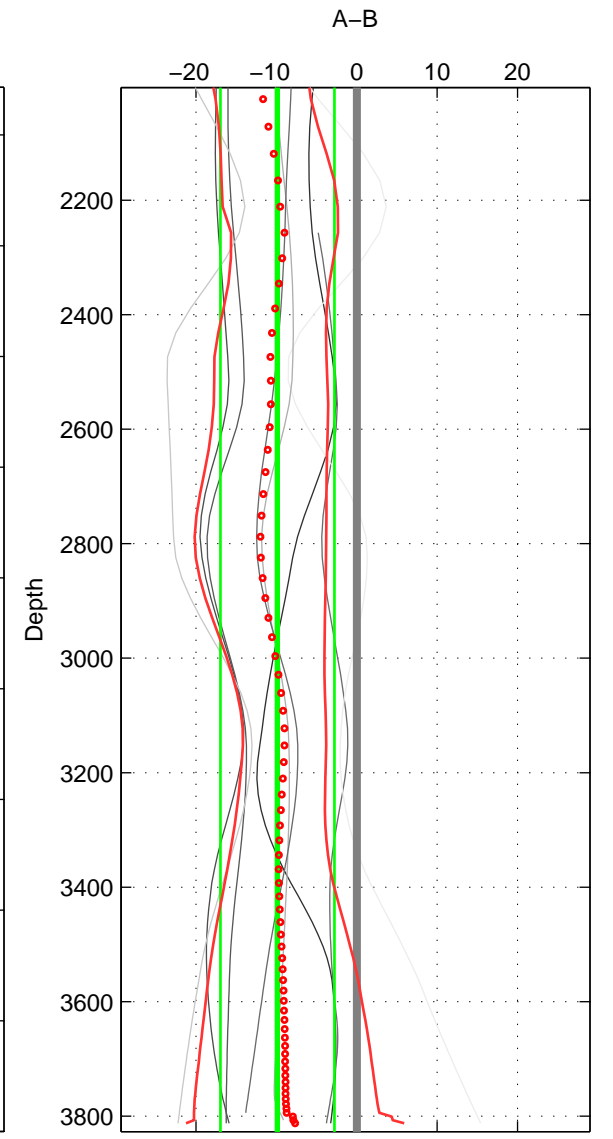

Cruise A (red). Date: Oct 2009 Cruisename: 47-18SN20090917

Cruise B (blue). Date: Sep 2005 Cruisename: 110-77DN20050819

*** "Favourite" values are means of spaces 2 3.

	Offset	O.StDev	Ratio	R.Stdev	Rating
SIGMA:	-9.617	4.794	0.996	0.002	2
THETA:	-12.075	7.650	0.994	0.004	3
DEPTH:	-9.875	7.084	0.995	0.003	3
FAV. :	-10.975	7.367	0.995	0.003	3

Please note that statistics are bad.

Profiles of A: 2
 Profiles of B: 11
 Diff profs : 8
 WMoffset (A-B): -9.6168
 WMoffset stdev: 4.7944
 WMratio (A/B): 0.99556
 WMratio stdev: 0.0022176

Quality (1-5): 2

Profiles of A: 2
 Profiles of B: 11
 Diff profs : 8
 WMoffset (A-B): -12.075
 WMoffset stdev: 7.65
 WMratio (A/B): 0.99443
 WMratio stdev: 0.0035144

Quality (1-5): 3

Profiles of A: 2
 Profiles of B: 11
 Diff profs : 8
 WMoffset (A-B): -9.8754
 WMoffset stdev: 7.0843
 WMratio (A/B): 0.99545
 WMratio stdev: 0.0032607