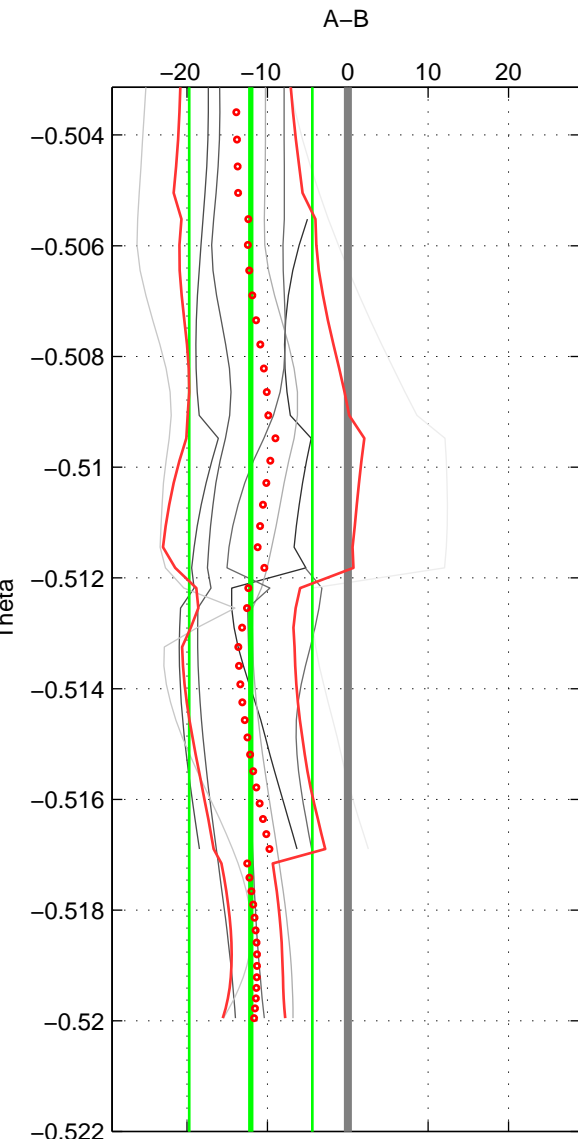

Cruise A (red). Date: Oct 2009 Cruisename: 47-18SN20090917

Cruise B (blue). Date: Sep 2005 Cruisename: 110-77DN20050819

*** "Favourite" values are means of spaces 2 3.

	Offset	O.StDev	Ratio	R.Stdev	Rating
SIGMA:	-9.617	4.794	0.996	0.002	2
THETA:	-12.075	7.650	0.994	0.004	3
DEPTH:	-9.875	7.084	0.995	0.003	3
FAV. :	-10.975	7.367	0.995	0.003	3

Please note that statistics are bad.

Profiles of A: 2
 Profiles of B: 11
 Diff profs : 8
 WMoffset (A-B): -9.6168
 WMoffset stdev: 4.7944
 WMratio (A/B): 0.99556
 WMratio stdev: 0.0022176

Quality (1-5): 2

Profiles of A: 2
 Profiles of B: 11
 Diff profs : 8
 WMoffset (A-B): -12.075
 WMoffset stdev: 7.65
 WMratio (A/B): 0.99443
 WMratio stdev: 0.0035144

Quality (1-5): 3

Profiles of A: 2
 Profiles of B: 11
 Diff profs : 8
 WMoffset (A-B): -9.8754
 WMoffset stdev: 7.0843
 WMratio (A/B): 0.99545
 WMratio stdev: 0.0032607