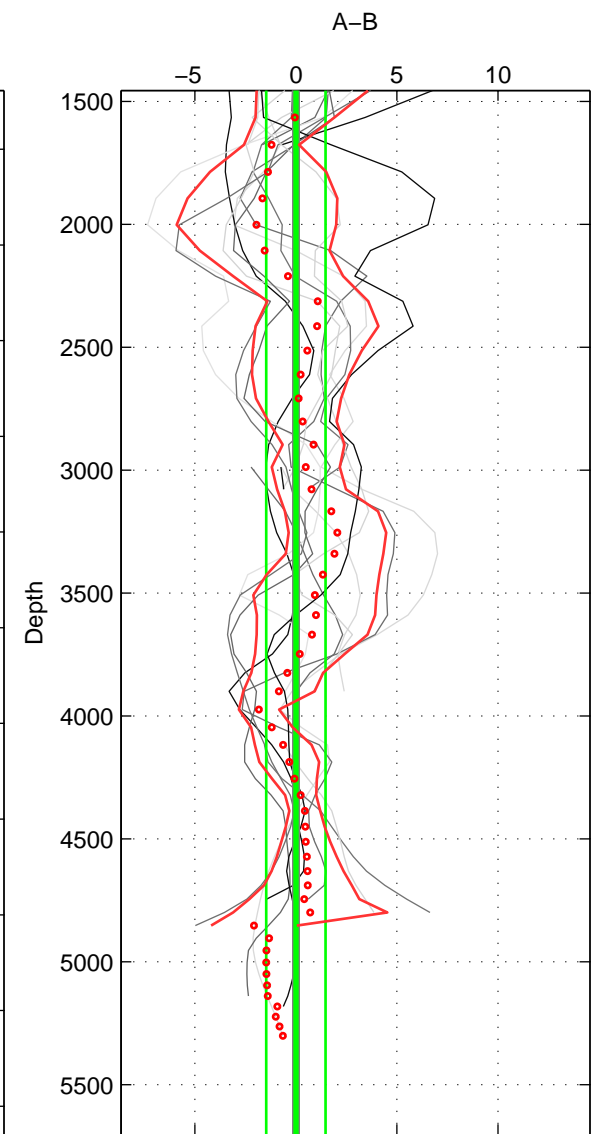

Cruise A (red). Date: Oct 2007 Cruisename: 613-49NZ20071008

Cruise B (blue). Date: Oct 2008 Cruisename: 615-49NZ20081011

\*\*\* "Favourite" values are means of spaces 1 2 3.

	Offset	O.StDev	Ratio	R.Stdev	Rating
SIGMA:	-0.677	1.541	1.000	0.001	5
THETA:	-0.394	1.714	1.000	0.001	5
DEPTH:	0.001	1.472	1.000	0.001	5
FAV. :	-0.356	1.576	1.000	0.001	5

Profiles of A: 5  
 Profiles of B: 5  
 Diff profs : 13  
 WMoffset (A-B): -0.67694  
 WMoffset stdev: 1.5407  
 WMratio (A/B): 0.99971  
 WMratio stdev: 0.00065735

Quality (1-5): 5

Profiles of A: 5  
 Profiles of B: 5  
 Diff profs : 13  
 WMoffset (A-B): -0.39365  
 WMoffset stdev: 1.7139  
 WMratio (A/B): 0.99983  
 WMratio stdev: 0.000732

Quality (1-5): 5

Profiles of A: 5  
 Profiles of B: 5  
 Diff profs : 13  
 WMoffset (A-B): 0.0013162  
 WMoffset stdev: 1.4721  
 WMratio (A/B): 1  
 WMratio stdev: 0.00063202

Quality (1-5): 5