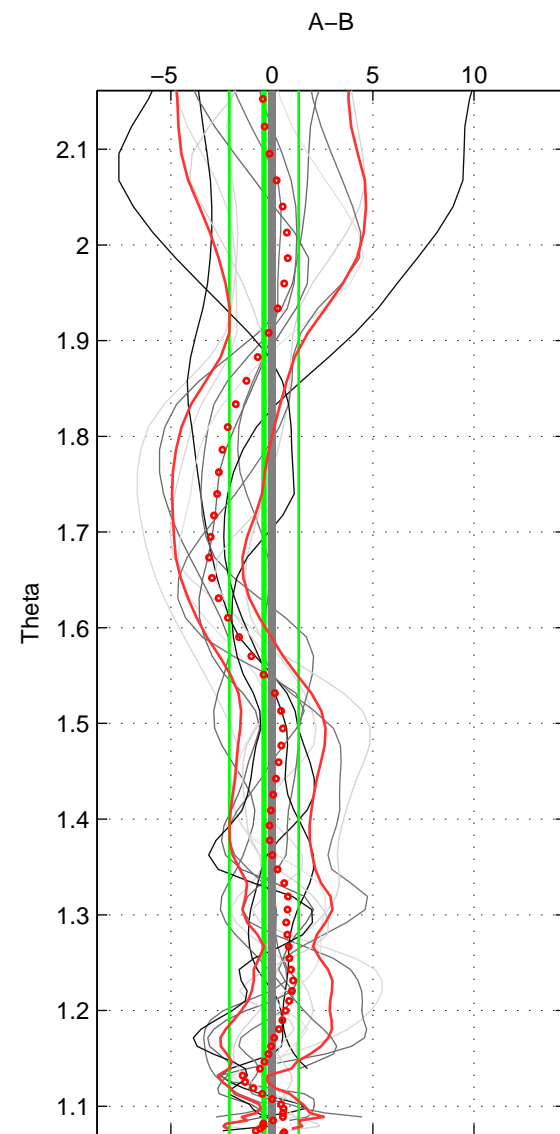

Cruise A (red). Date: Oct 2007 Cruisename: 613-49NZ20071008

Cruise B (blue). Date: Oct 2008 Cruisename: 615-49NZ20081011

\*\*\* "Favourite" values are means of spaces 1 2 3.

	Offset	O.StDev	Ratio	R.Stdev	Rating
SIGMA:	-0.677	1.541	1.000	0.001	5
THETA:	-0.394	1.714	1.000	0.001	5
DEPTH:	0.001	1.472	1.000	0.001	5
FAV. :	-0.356	1.576	1.000	0.001	5

Profiles of A: 5  
 Profiles of B: 5  
 Diff profs : 13  
 WMoffset (A-B): -0.67694  
 WMoffset stdev: 1.5407  
 WMratio (A/B): 0.99971  
 WMratio stdev: 0.00065735

Quality (1-5): 5

Profiles of A: 5  
 Profiles of B: 5  
 Diff profs : 13  
 WMoffset (A-B): -0.39365  
 WMoffset stdev: 1.7139  
 WMratio (A/B): 0.99983  
 WMratio stdev: 0.000732

Quality (1-5): 5

Profiles of A: 5  
 Profiles of B: 5  
 Diff profs : 13  
 WMoffset (A-B): 0.0013162  
 WMoffset stdev: 1.4721  
 WMratio (A/B): 1  
 WMratio stdev: 0.00063202

Quality (1-5): 5