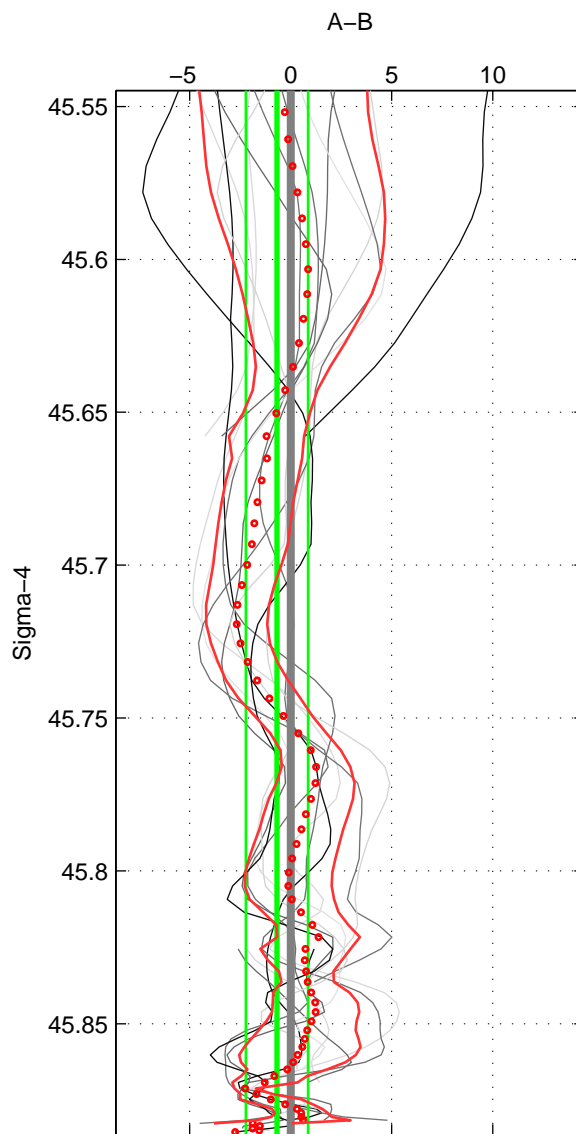

Cruise A (red). Date: Oct 2007 Cruisename: 613-49NZ20071008

Cruise B (blue). Date: Oct 2008 Cruisename: 615-49NZ20081011

\*\*\* "Favourite" values are means of spaces 1 2 3.

	Offset	O.StDev	Ratio	R.Stdev	Rating
SIGMA:	-0.677	1.541	1.000	0.001	5
THETA:	-0.394	1.714	1.000	0.001	5
DEPTH:	0.001	1.472	1.000	0.001	5
FAV. :	-0.356	1.576	1.000	0.001	5

Profiles of A: 5  
 Profiles of B: 5  
 Diff profs : 13  
 WMoffset (A-B): -0.67694  
 WMoffset stdev: 1.5407  
 WMratio (A/B): 0.99971  
 WMratio stdev: 0.00065735

Quality (1-5): 5

Profiles of A: 5  
 Profiles of B: 5  
 Diff profs : 13  
 WMoffset (A-B): -0.39365  
 WMoffset stdev: 1.7139  
 WMratio (A/B): 0.99983  
 WMratio stdev: 0.000732

Quality (1-5): 5

Profiles of A: 5  
 Profiles of B: 5  
 Diff profs : 13  
 WMoffset (A-B): 0.0013162  
 WMoffset stdev: 1.4721  
 WMratio (A/B): 1  
 WMratio stdev: 0.00063202

Quality (1-5): 5