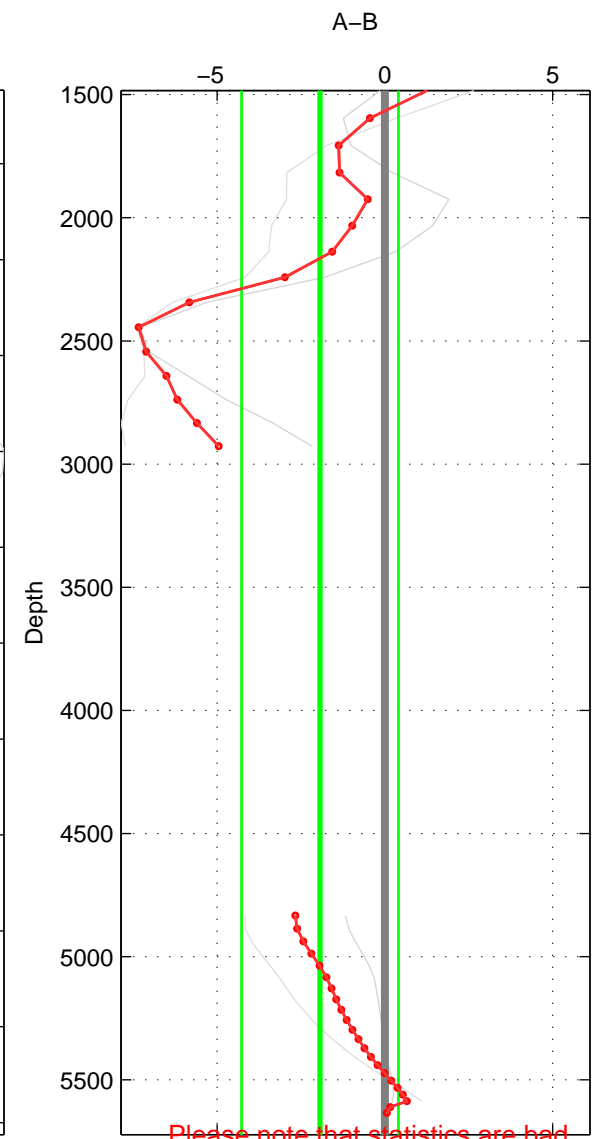

Cruise A (red). Date: Aug 1993 Cruisename: 498-325019930705  
 Cruise B (blue). Date: Jun 1999 Cruisename: 578-49K619990523

\*\*\* "Favourite" values are means of spaces 1 2 3.

	Offset	O.StDev	Ratio	R.Stdev	Rating
SIGMA:	-0.156	2.297	1.000	0.001	2
THETA:	0.199	1.723	1.000	0.001	2
DEPTH:	-1.933	2.337	0.999	0.001	2
FAV. :	-0.630	2.119	1.000	0.001	2

Please note that statistics are bad.  
 Profiles of A: 1  
 Profiles of B: 2  
 Diff profs : 2  
 WMoffset (A-B): -0.15605  
 WMoffset stdev: 2.2968  
 WMratio (A/B): 0.99993  
 WMratio stdev: 0.00096985

Quality (1-5): 2

Please note that statistics are bad.  
 Profiles of A: 1  
 Profiles of B: 2  
 Diff profs : 2  
 WMoffset (A-B): 0.19921  
 WMoffset stdev: 1.7228  
 WMratio (A/B): 1.0001  
 WMratio stdev: 0.00072758

Quality (1-5): 2

Please note that statistics are bad.  
 Profiles of A: 1  
 Profiles of B: 2  
 Diff profs : 2  
 WMoffset (A-B): -1.9333  
 WMoffset stdev: 2.3375  
 WMratio (A/B): 0.99918  
 WMratio stdev: 0.00098911