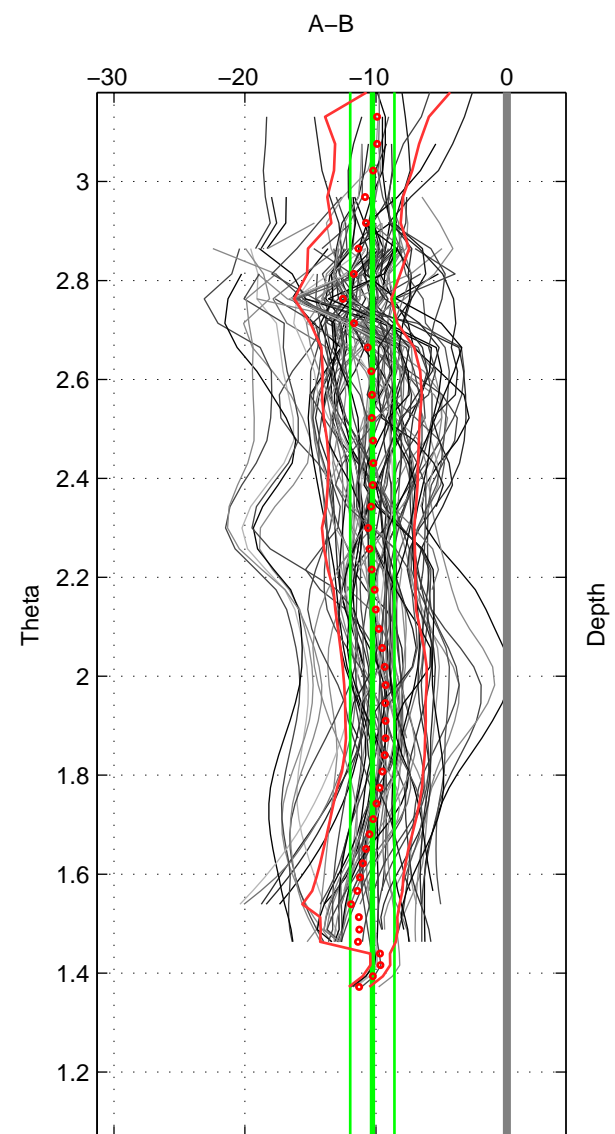

Cruise A (red). Date: May 1996 Cruisename: 187-18HU19960512  
 Cruise B (blue). Date: May 2008 Cruisename: 199-18HU20080520

\*\*\* "Favourite" values are means of spaces 1 2 3.

	Offset	O.StDev	Ratio	R.Stdev	Rating
SIGMA:	-10.330	1.806	0.995	0.001	5
THETA:	-10.268	1.687	0.995	0.001	5
DEPTH:	-10.942	3.677	0.995	0.002	5
FAV. :	-10.513	2.390	0.995	0.001	5

Profiles of A: 16  
 Profiles of B: 17  
 Diff profs : 94  
 WMoffset (A-B): -10.3299  
 WMoffset stdev: 1.8061  
 WMratio (A/B): 0.99522  
 WMratio stdev: 0.00083559

Quality (1-5): 5

Profiles of A: 16  
 Profiles of B: 17  
 Diff profs : 94  
 WMoffset (A-B): -10.2683  
 WMoffset stdev: 1.6872  
 WMratio (A/B): 0.99525  
 WMratio stdev: 0.00078074

Quality (1-5): 5

Profiles of A: 16  
 Profiles of B: 17  
 Diff profs : 94  
 WMoffset (A-B): -10.942  
 WMoffset stdev: 3.6775  
 WMratio (A/B): 0.99494  
 WMratio stdev: 0.001693

Quality (1-5): 5