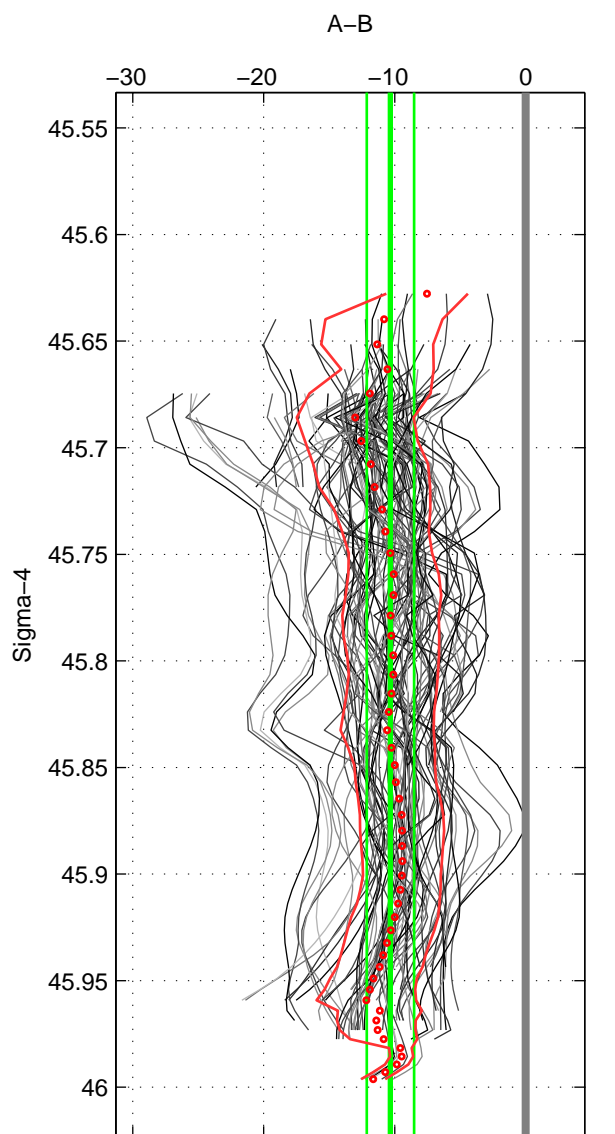

Cruise A (red). Date: May 1996 Cruisename: 187-18HU19960512  
 Cruise B (blue). Date: May 2008 Cruisename: 199-18HU20080520

\*\*\* "Favourite" values are means of spaces 1 2 3.

	Offset	O.StDev	Ratio	R.Stdev	Rating
SIGMA:	-10.330	1.806	0.995	0.001	5
THETA:	-10.268	1.687	0.995	0.001	5
DEPTH:	-10.942	3.677	0.995	0.002	5
FAV. :	-10.513	2.390	0.995	0.001	5

Profiles of A: 16  
 Profiles of B: 17  
 Diff profs : 94  
 WMoffset (A-B): -10.3299  
 WMoffset stdev: 1.8061  
 WMratio (A/B): 0.99522  
 WMratio stdev: 0.00083559

Quality (1-5): 5

Profiles of A: 16  
 Profiles of B: 17  
 Diff profs : 94  
 WMoffset (A-B): -10.2683  
 WMoffset stdev: 1.6872  
 WMratio (A/B): 0.99525  
 WMratio stdev: 0.00078074

Quality (1-5): 5

Profiles of A: 16  
 Profiles of B: 17  
 Diff profs : 94  
 WMoffset (A-B): -10.942  
 WMoffset stdev: 3.6775  
 WMratio (A/B): 0.99494  
 WMratio stdev: 0.001693

Quality (1-5): 5