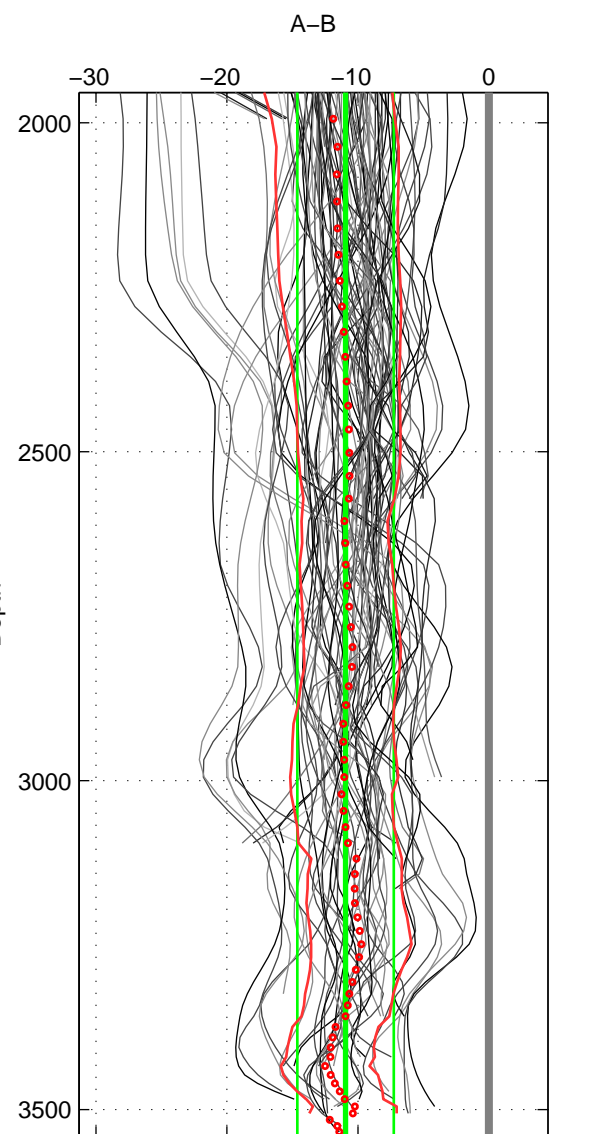

Cruise A (red). Date: May 1996 Cruisename: 187-18HU19960512  
 Cruise B (blue). Date: May 2008 Cruisename: 199-18HU20080520

\*\*\* "Favourite" values are means of spaces 1 2 3.

	Offset	O.StDev	Ratio	R.Stdev	Rating
SIGMA:	-10.330	1.806	0.995	0.001	5
THETA:	-10.268	1.687	0.995	0.001	5
DEPTH:	-10.942	3.677	0.995	0.002	5
FAV. :	-10.513	2.390	0.995	0.001	5

Profiles of A: 16  
 Profiles of B: 17  
 Diff profs : 94  
 WMoffset (A-B): -10.3299  
 WMoffset stdev: 1.8061  
 WMratio (A/B): 0.99522  
 WMratio stdev: 0.00083559

Quality (1-5): 5

Profiles of A: 16  
 Profiles of B: 17  
 Diff profs : 94  
 WMoffset (A-B): -10.2683  
 WMoffset stdev: 1.6872  
 WMratio (A/B): 0.99525  
 WMratio stdev: 0.00078074

Quality (1-5): 5

Profiles of A: 16  
 Profiles of B: 17  
 Diff profs : 94  
 WMoffset (A-B): -10.942  
 WMoffset stdev: 3.6775  
 WMratio (A/B): 0.99494  
 WMratio stdev: 0.001693

Quality (1-5): 5