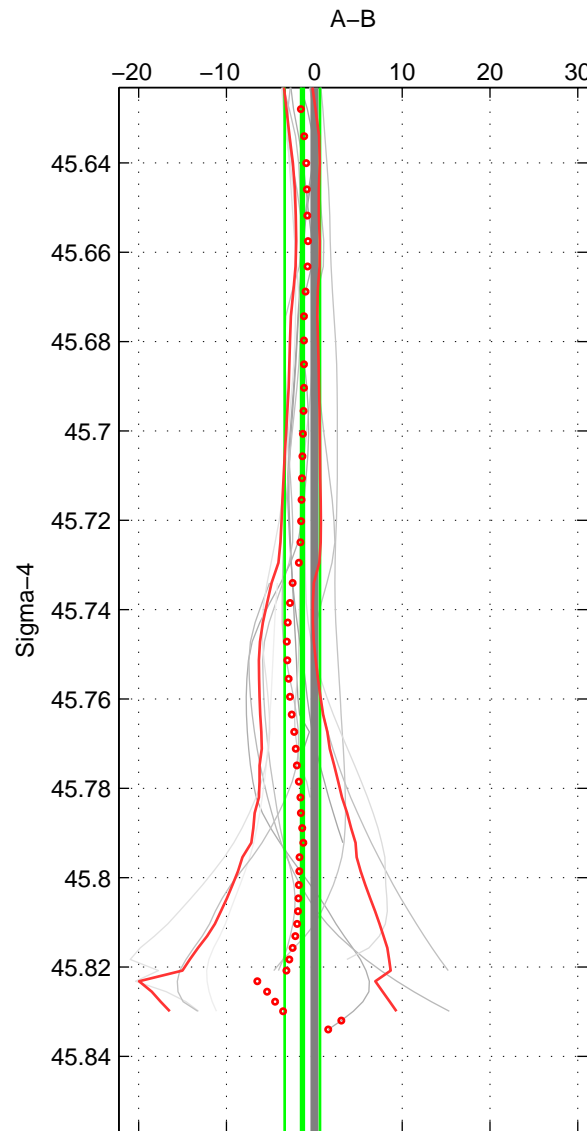

Cruise A (red). Date: Sep 1991 Cruisename: 141-06MT19910902  
 Cruise B (blue). Date: May 1997 Cruisename: 152-06MT19970515

\*\*\* "Favourite" values are means of spaces 1 2.

	Offset	O.StDev	Ratio	R.Stdev	Rating
SIGMA:	-1.366	2.017	0.999	0.001	4
THETA:	-1.003	2.805	1.000	0.001	4
DEPTH:	0.157	3.029	1.000	0.001	3
FAV. :	-1.185	2.411	0.999	0.001	4

Profiles of A: 13  
 Profiles of B: 4  
 Diff profs : 12  
 WMoffset (A-B): -1.3663  
 WMoffset stdev: 2.017  
 WMratio (A/B): 0.99937  
 WMratio stdev: 0.00093645

Quality (1-5): 4

Profiles of A: 14  
 Profiles of B: 4  
 Diff profs : 13  
 WMoffset (A-B): -1.0035  
 WMoffset stdev: 2.8054  
 WMratio (A/B): 0.99954  
 WMratio stdev: 0.0013015

Quality (1-5): 4

Profiles of A: 14  
 Profiles of B: 4  
 Diff profs : 13  
 WMoffset (A-B): 0.15676  
 WMoffset stdev: 3.0294  
 WMratio (A/B): 1.0001  
 WMratio stdev: 0.0014055

Quality (1-5): 3