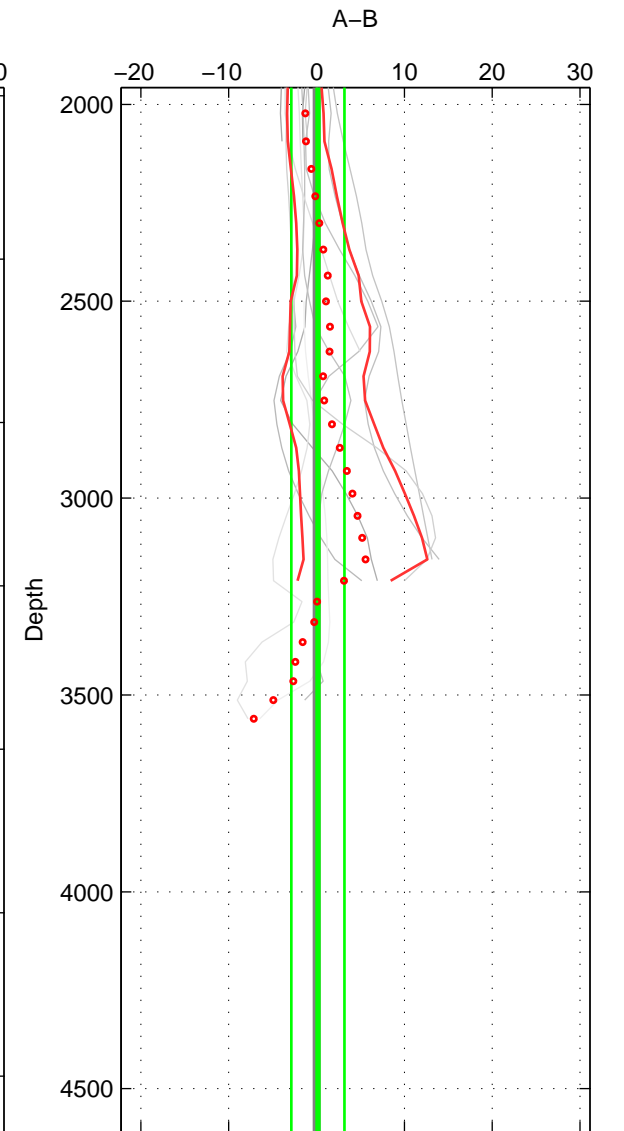

Cruise A (red). Date: Sep 1991 Cruisename: 141-06MT19910902  
 Cruise B (blue). Date: May 1997 Cruisename: 152-06MT19970515

\*\*\* "Favourite" values are means of spaces 1 2.

	Offset	O.StDev	Ratio	R.Stdev	Rating
SIGMA:	-1.366	2.017	0.999	0.001	4
THETA:	-1.003	2.805	1.000	0.001	4
DEPTH:	0.157	3.029	1.000	0.001	3
FAV. :	-1.185	2.411	0.999	0.001	4

Profiles of A: 13  
 Profiles of B: 4  
 Diff profs : 12  
 WMoffset (A-B): -1.3663  
 WMoffset stdev: 2.017  
 WMratio (A/B): 0.99937  
 WMratio stdev: 0.00093645

Quality (1-5): 4

Profiles of A: 14  
 Profiles of B: 4  
 Diff profs : 13  
 WMoffset (A-B): -1.0035  
 WMoffset stdev: 2.8054  
 WMratio (A/B): 0.99954  
 WMratio stdev: 0.0013015

Quality (1-5): 4

Profiles of A: 14  
 Profiles of B: 4  
 Diff profs : 13  
 WMoffset (A-B): 0.15676  
 WMoffset stdev: 3.0294  
 WMratio (A/B): 1.0001  
 WMratio stdev: 0.0014055

Quality (1-5): 3