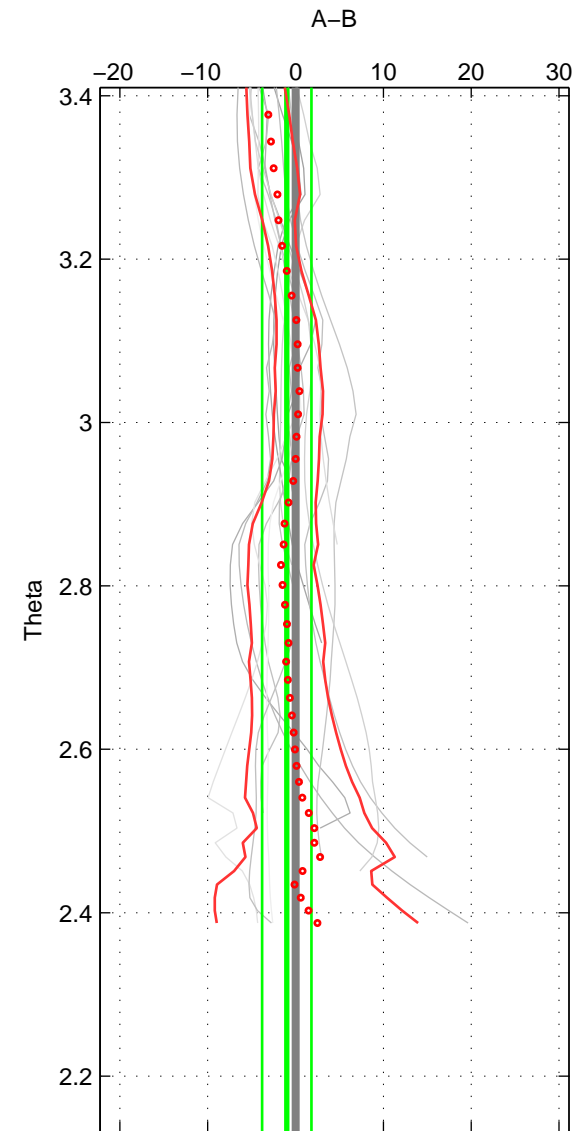

Cruise A (red). Date: Sep 1991 Cruisename: 141-06MT19910902  
 Cruise B (blue). Date: May 1997 Cruisename: 152-06MT19970515

\*\*\* "Favourite" values are means of spaces 1 2.

	Offset	O.StDev	Ratio	R.Stdev	Rating
SIGMA:	-1.366	2.017	0.999	0.001	4
THETA:	-1.003	2.805	1.000	0.001	4
DEPTH:	0.157	3.029	1.000	0.001	3
FAV. :	-1.185	2.411	0.999	0.001	4

Profiles of A: 13  
 Profiles of B: 4  
 Diff profs : 12  
 WMoffset (A-B): -1.3663  
 WMoffset stdev: 2.017  
 WMratio (A/B): 0.99937  
 WMratio stdev: 0.00093645

Quality (1-5): 4

Profiles of A: 14  
 Profiles of B: 4  
 Diff profs : 13  
 WMoffset (A-B): -1.0035  
 WMoffset stdev: 2.8054  
 WMratio (A/B): 0.99954  
 WMratio stdev: 0.0013015

Quality (1-5): 4

Profiles of A: 14  
 Profiles of B: 4  
 Diff profs : 13  
 WMoffset (A-B): 0.15676  
 WMoffset stdev: 3.0294  
 WMratio (A/B): 1.0001  
 WMratio stdev: 0.0014055

Quality (1-5): 3