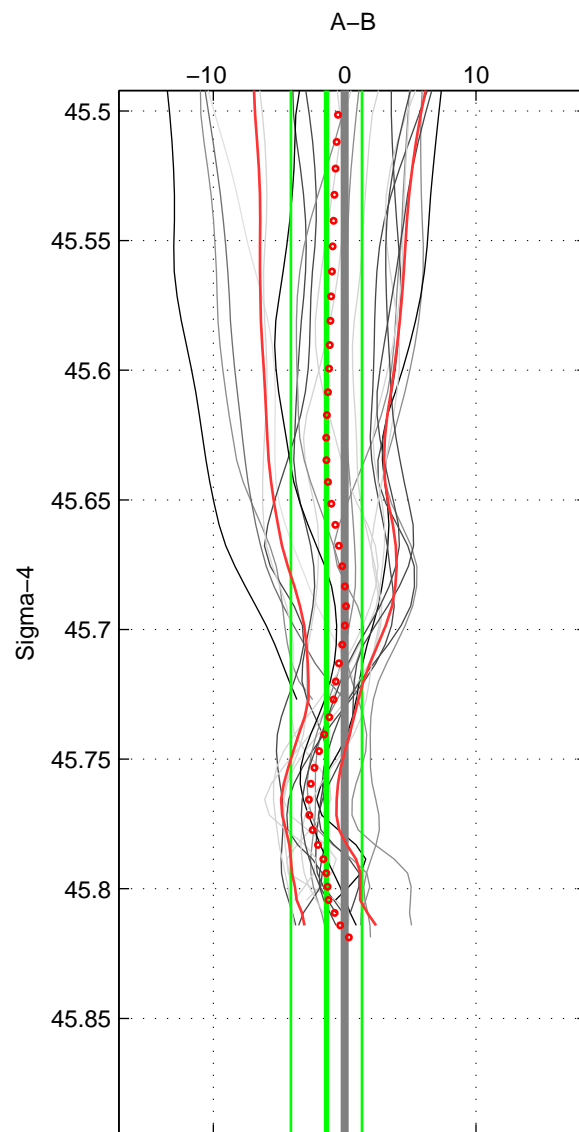

Cruise A (red). Date: Jul 2001 Cruisename: 575-49HO20010710

Cruise B (blue). Date: Aug 2004 Cruisename: 601-49NZ20040807

*** "Favourite" values are means of spaces 1 2.

	Offset	O.StDev	Ratio	R.Stdev	Rating
SIGMA:	-1.393	2.700	0.999	0.001	4
THETA:	-1.409	2.822	0.999	0.001	4
DEPTH:	-1.112	4.759	1.000	0.002	3
FAV. :	-1.401	2.761	0.999	0.001	4

Profiles of A: 6
 Profiles of B: 12
 Diff profs : 22
 WMoffset (A-B): -1.3931
 WMoffset stdev: 2.7002
 WMratio (A/B): 0.99941
 WMratio stdev: 0.0011435

Quality (1-5): 4

Profiles of A: 6
 Profiles of B: 12
 Diff profs : 22
 WMoffset (A-B): -1.4094
 WMoffset stdev: 2.8218
 WMratio (A/B): 0.9994
 WMratio stdev: 0.0011956

Quality (1-5): 4

Profiles of A: 6
 Profiles of B: 12
 Diff profs : 22
 WMoffset (A-B): -1.1123
 WMoffset stdev: 4.7586
 WMratio (A/B): 0.99953
 WMratio stdev: 0.002017

Quality (1-5): 3