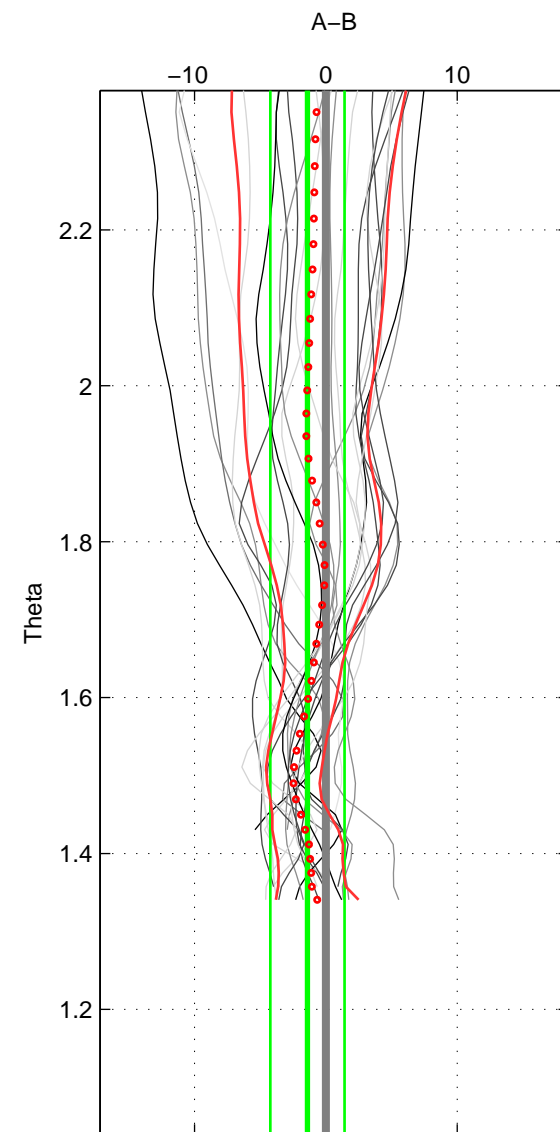

Cruise A (red). Date: Jul 2001 Cruisename: 575-49HO20010710

Cruise B (blue). Date: Aug 2004 Cruisename: 601-49NZ20040807

*** "Favourite" values are means of spaces 1 2.

	Offset	O.StDev	Ratio	R.Stdev	Rating
SIGMA:	-1.393	2.700	0.999	0.001	4
THETA:	-1.409	2.822	0.999	0.001	4
DEPTH:	-1.112	4.759	1.000	0.002	3
FAV. :	-1.401	2.761	0.999	0.001	4

Profiles of A: 6
 Profiles of B: 12
 Diff profs : 22
 WMoffset (A-B): -1.3931
 WMoffset stdev: 2.7002
 WMratio (A/B): 0.99941
 WMratio stdev: 0.0011435

Quality (1-5): 4

Profiles of A: 6
 Profiles of B: 12
 Diff profs : 22
 WMoffset (A-B): -1.4094
 WMoffset stdev: 2.8218
 WMratio (A/B): 0.9994
 WMratio stdev: 0.0011956

Quality (1-5): 4

Profiles of A: 6
 Profiles of B: 12
 Diff profs : 22
 WMoffset (A-B): -1.1123
 WMoffset stdev: 4.7586
 WMratio (A/B): 0.99953
 WMratio stdev: 0.002017

Quality (1-5): 3