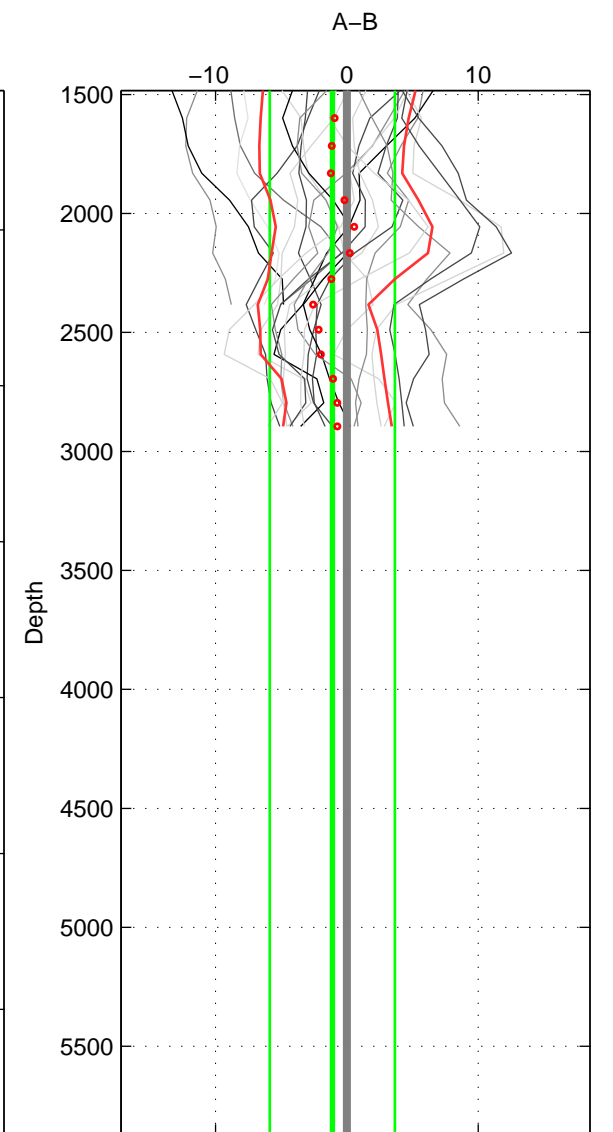

Cruise A (red). Date: Jul 2001 Cruisename: 575-49HO20010710

Cruise B (blue). Date: Aug 2004 Cruisename: 601-49NZ20040807

*** "Favourite" values are means of spaces 1 2.

	Offset	O.StDev	Ratio	R.Stdev	Rating
SIGMA:	-1.393	2.700	0.999	0.001	4
THETA:	-1.409	2.822	0.999	0.001	4
DEPTH:	-1.112	4.759	1.000	0.002	3
FAV. :	-1.401	2.761	0.999	0.001	4

Profiles of A: 6
 Profiles of B: 12
 Diff profs : 22
 WMoffset (A-B): -1.3931
 WMoffset stdev: 2.7002
 WMratio (A/B): 0.99941
 WMratio stdev: 0.0011435

Quality (1-5): 4

Profiles of A: 6
 Profiles of B: 12
 Diff profs : 22
 WMoffset (A-B): -1.4094
 WMoffset stdev: 2.8218
 WMratio (A/B): 0.9994
 WMratio stdev: 0.0011956

Quality (1-5): 4

Profiles of A: 6
 Profiles of B: 12
 Diff profs : 22
 WMoffset (A-B): -1.1123
 WMoffset stdev: 4.7586
 WMratio (A/B): 0.99953
 WMratio stdev: 0.002017

Quality (1-5): 3