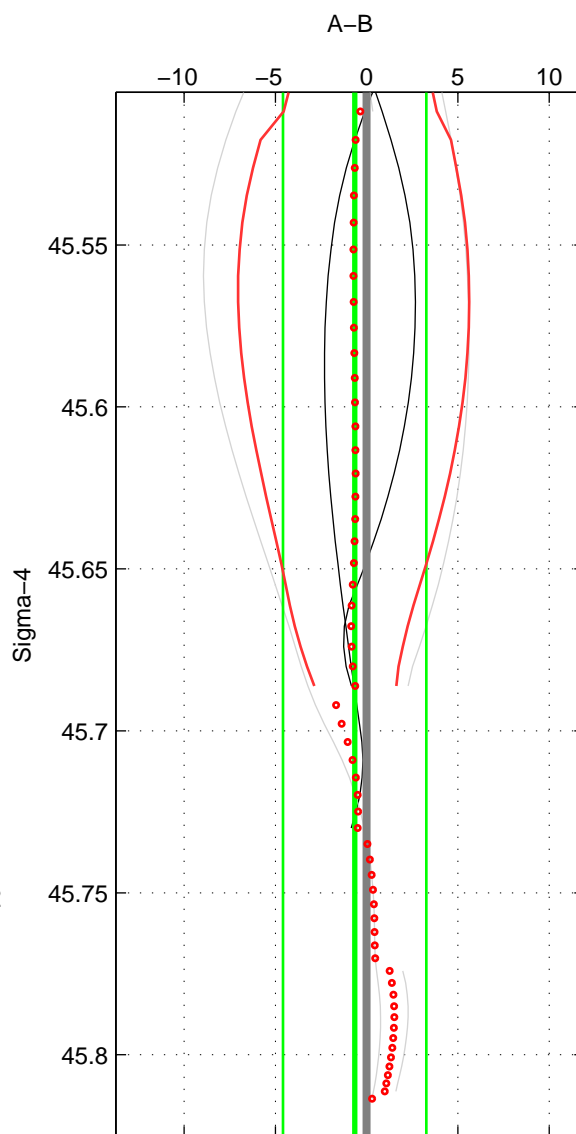

Cruise A (red). Date: Jun 1998 Cruisename: 566-49HO19980622
 Cruise B (blue). Date: Jul 2001 Cruisename: 575-49HO20010710

*** "Favourite" values are means of spaces 1 2 3.

	Offset	O.StDev	Ratio	R.Stdev	Rating
SIGMA:	-0.657	3.922	1.000	0.002	3
THETA:	-0.941	4.170	1.000	0.002	3
DEPTH:	-0.767	5.011	1.000	0.002	3
FAV. :	-0.788	4.367	1.000	0.002	3

Profiles of A: 3
 Profiles of B: 6
 Diff profs : 5
 WMoffset (A-B): -0.65652
 WMoffset stdev: 3.9216
 WMratio (A/B): 0.99972
 WMratio stdev: 0.0016512

Quality (1-5): 3

Profiles of A: 3
 Profiles of B: 6
 Diff profs : 5
 WMoffset (A-B): -0.94067
 WMoffset stdev: 4.1698
 WMratio (A/B): 0.9996
 WMratio stdev: 0.0017536

Quality (1-5): 3

Profiles of A: 3
 Profiles of B: 6
 Diff profs : 5
 WMoffset (A-B): -0.76713
 WMoffset stdev: 5.0108
 WMratio (A/B): 0.99968
 WMratio stdev: 0.002109

Quality (1-5): 3