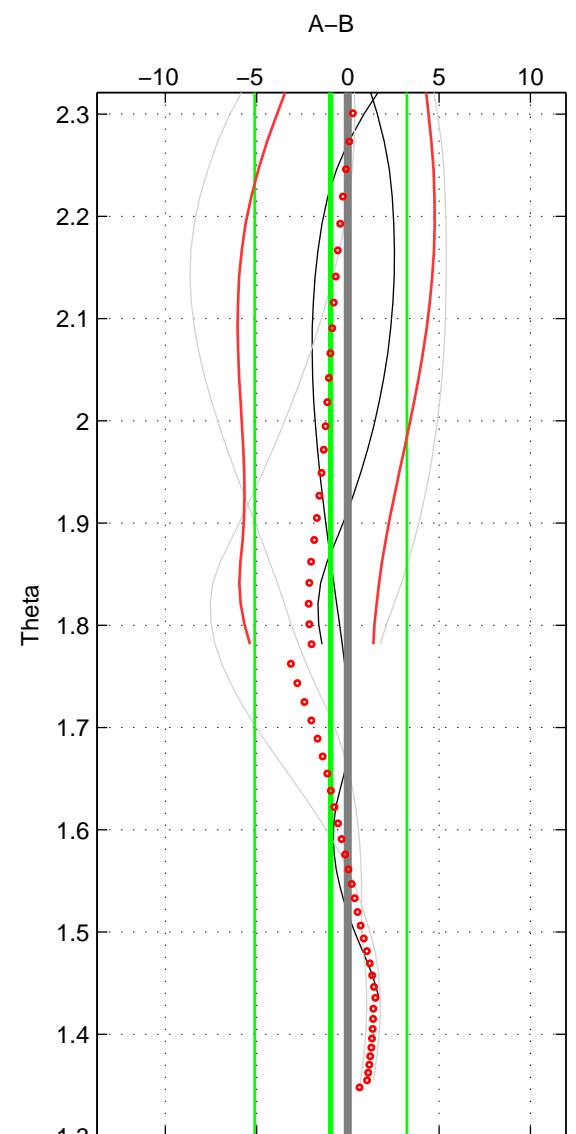

Cruise A (red). Date: Jun 1998 Cruisename: 566-49HO19980622
 Cruise B (blue). Date: Jul 2001 Cruisename: 575-49HO20010710

*** "Favourite" values are means of spaces 1 2 3.

	Offset	O.StDev	Ratio	R.Stdev	Rating
SIGMA:	-0.657	3.922	1.000	0.002	3
THETA:	-0.941	4.170	1.000	0.002	3
DEPTH:	-0.767	5.011	1.000	0.002	3
FAV. :	-0.788	4.367	1.000	0.002	3

Profiles of A: 3
 Profiles of B: 6
 Diff profs : 5
 WMoffset (A-B): -0.65652
 WMoffset stdev: 3.9216
 WMratio (A/B): 0.99972
 WMratio stdev: 0.0016512

Quality (1-5): 3

Profiles of A: 3
 Profiles of B: 6
 Diff profs : 5
 WMoffset (A-B): -0.94067
 WMoffset stdev: 4.1698
 WMratio (A/B): 0.9996
 WMratio stdev: 0.0017536

Quality (1-5): 3

Profiles of A: 3
 Profiles of B: 6
 Diff profs : 5
 WMoffset (A-B): -0.76713
 WMoffset stdev: 5.0108
 WMratio (A/B): 0.99968
 WMratio stdev: 0.002109

Quality (1-5): 3