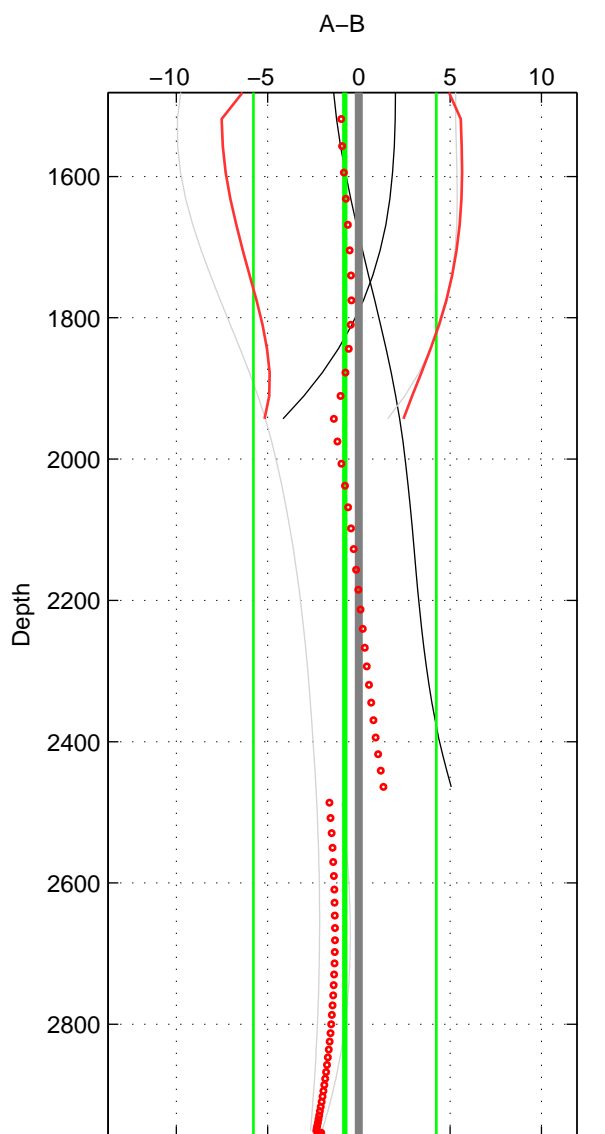

Cruise A (red). Date: Jun 1998 Cruisename: 566-49HO19980622
 Cruise B (blue). Date: Jul 2001 Cruisename: 575-49HO20010710

*** "Favourite" values are means of spaces 1 2 3.

	Offset	O.StDev	Ratio	R.Stdev	Rating
SIGMA:	-0.657	3.922	1.000	0.002	3
THETA:	-0.941	4.170	1.000	0.002	3
DEPTH:	-0.767	5.011	1.000	0.002	3
FAV. :	-0.788	4.367	1.000	0.002	3

Profiles of A: 3
 Profiles of B: 6
 Diff profs : 5
 WMoffset (A-B): -0.65652
 WMoffset stdev: 3.9216
 WMratio (A/B): 0.99972
 WMratio stdev: 0.0016512

Quality (1-5): 3

Profiles of A: 3
 Profiles of B: 6
 Diff profs : 5
 WMoffset (A-B): -0.94067
 WMoffset stdev: 4.1698
 WMratio (A/B): 0.9996
 WMratio stdev: 0.0017536

Quality (1-5): 3

Profiles of A: 3
 Profiles of B: 6
 Diff profs : 5
 WMoffset (A-B): -0.76713
 WMoffset stdev: 5.0108
 WMratio (A/B): 0.99968
 WMratio stdev: 0.002109

Quality (1-5): 3