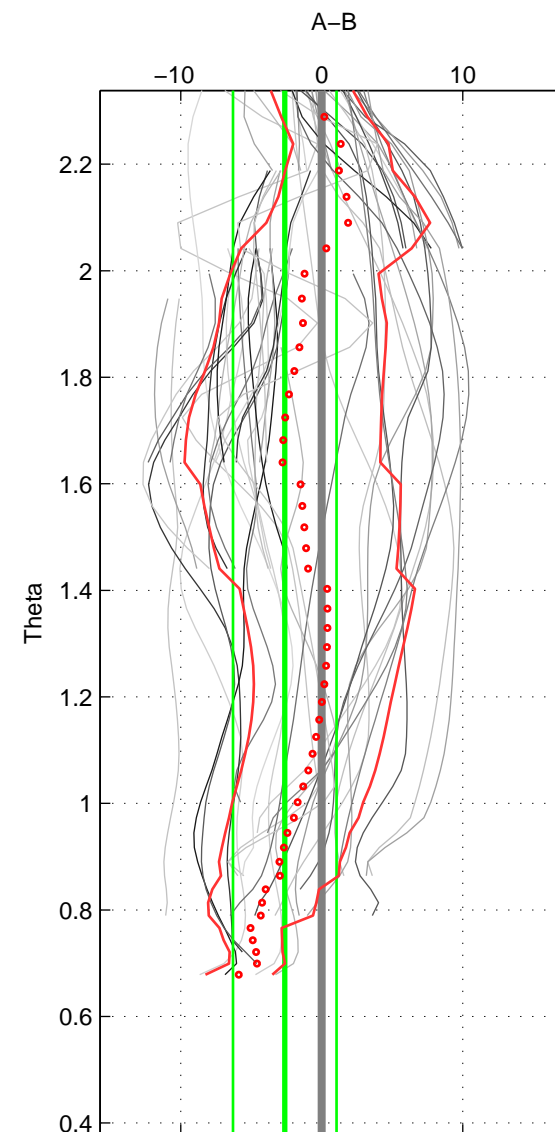

Cruise A (red). Date: Mar 1998 Cruisename: 333-09AR19980228

Cruise B (blue). Date: Apr 2008 Cruisename: 339-09AR20080322

*** "Favourite" values are means of spaces 1 2.

	Offset	O.StDev	Ratio	R.Stdev	Rating
SIGMA:	-3.292	3.635	0.999	0.002	5
THETA:	-2.620	3.667	0.999	0.002	5
DEPTH:	-2.937	4.640	0.999	0.002	4
FAV.:	-2.956	3.651	0.999	0.002	5

Profiles of A: 7
 Profiles of B: 19
 Diff profs: 53
 WMoffset (A-B): -3.2921
 WMoffset stdev: 3.6351
 WMratio (A/B): 0.99854
 WMratio stdev: 0.0016088

Quality (1-5): 5

Profiles of A: 7
 Profiles of B: 19
 Diff profs: 54
 WMoffset (A-B): -2.62
 WMoffset stdev: 3.6666
 WMratio (A/B): 0.99884
 WMratio stdev: 0.0016205

Quality (1-5): 5

Profiles of A: 7
 Profiles of B: 19
 Diff profs: 52
 WMoffset (A-B): -2.9365
 WMoffset stdev: 4.6396
 WMratio (A/B): 0.9987
 WMratio stdev: 0.0020538

Quality (1-5): 4