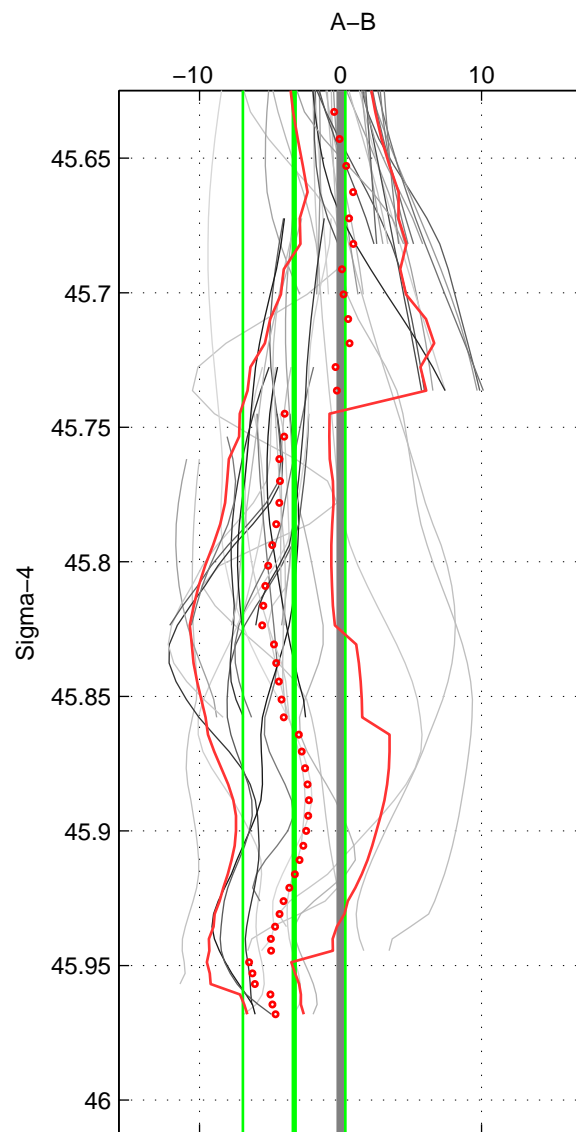

Cruise A (red). Date: Mar 1998 Cruisename: 333-09AR19980228

Cruise B (blue). Date: Apr 2008 Cruisename: 339-09AR20080322

*** "Favourite" values are means of spaces 1 2.

	Offset	O.StDev	Ratio	R.Stdev	Rating
SIGMA:	-3.292	3.635	0.999	0.002	5
THETA:	-2.620	3.667	0.999	0.002	5
DEPTH:	-2.937	4.640	0.999	0.002	4
FAV.:	-2.956	3.651	0.999	0.002	5

Profiles of A: 7
 Profiles of B: 19
 Diff profs: 53
 WMoffset (A-B): -3.2921
 WMoffset stdev: 3.6351
 WMratio (A/B): 0.99854
 WMratio stdev: 0.0016088

Quality (1-5): 5

Profiles of A: 7
 Profiles of B: 19
 Diff profs: 54
 WMoffset (A-B): -2.62
 WMoffset stdev: 3.6666
 WMratio (A/B): 0.99884
 WMratio stdev: 0.0016205

Quality (1-5): 5

Profiles of A: 7
 Profiles of B: 19
 Diff profs: 52
 WMoffset (A-B): -2.9365
 WMoffset stdev: 4.6396
 WMratio (A/B): 0.9987
 WMratio stdev: 0.0020538

Quality (1-5): 4