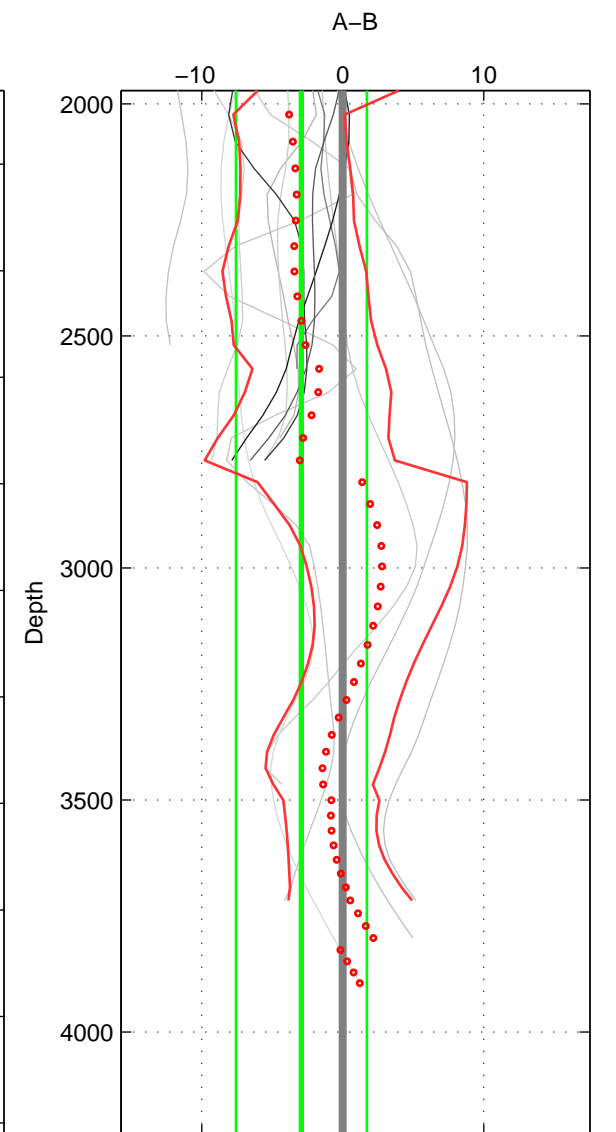

Cruise A (red). Date: Mar 1998 Cruisename: 333-09AR19980228

Cruise B (blue). Date: Apr 2008 Cruisename: 339-09AR20080322

*** "Favourite" values are means of spaces 1 2.

	Offset	O.StDev	Ratio	R.Stdev	Rating
SIGMA:	-3.292	3.635	0.999	0.002	5
THETA:	-2.620	3.667	0.999	0.002	5
DEPTH:	-2.937	4.640	0.999	0.002	4
FAV.:	-2.956	3.651	0.999	0.002	5

Profiles of A: 7
 Profiles of B: 19
 Diff profs: 53
 WMoffset (A-B): -3.2921
 WMoffset stdev: 3.6351
 WMratio (A/B): 0.99854
 WMratio stdev: 0.0016088

Quality (1-5): 5

Profiles of A: 7
 Profiles of B: 19
 Diff profs: 54
 WMoffset (A-B): -2.62
 WMoffset stdev: 3.6666
 WMratio (A/B): 0.99884
 WMratio stdev: 0.0016205

Quality (1-5): 5

Profiles of A: 7
 Profiles of B: 19
 Diff profs: 52
 WMoffset (A-B): -2.9365
 WMoffset stdev: 4.6396
 WMratio (A/B): 0.9987
 WMratio stdev: 0.0020538

Quality (1-5): 4