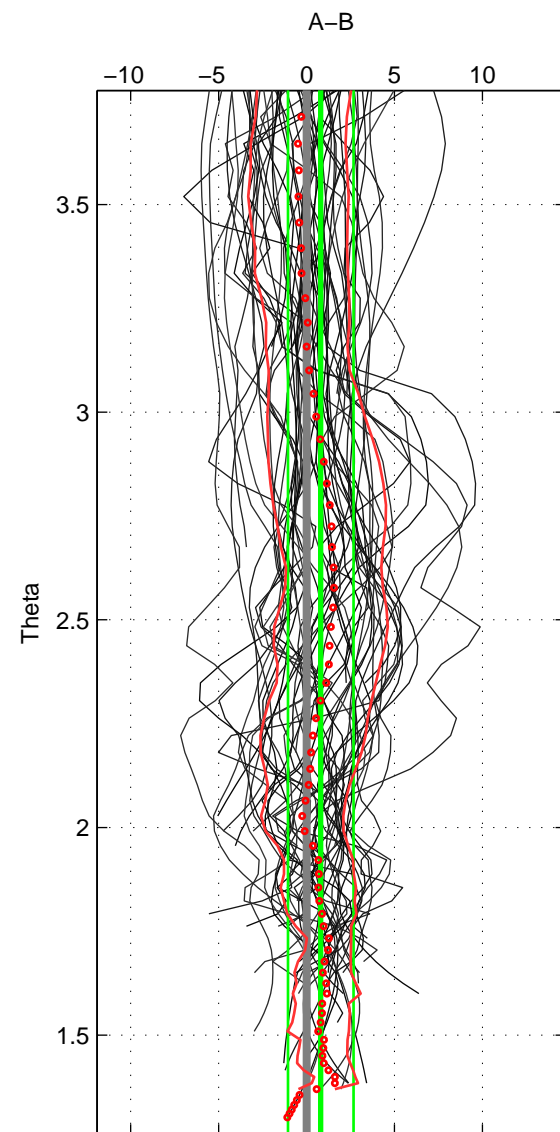

Cruise A (red). Date: Oct 2003 Cruisename: 233-316N20030922

Cruise B (blue). Date: May 2012 Cruisename: 246-33AT20120419

\*\*\* "Favourite" values are means of spaces 1 2 3.

	Offset	O.StDev	Ratio	R.Stdev	Rating
SIGMA:	0.209	2.137	1.000	0.001	5
THETA:	0.804	1.861	1.000	0.001	5
DEPTH:	0.091	2.617	1.000	0.001	5
FAV. :	0.368	2.205	1.000	0.001	5

Profiles of A: 32  
 Profiles of B: 59  
 Diff profs : 53  
 WMoffset (A-B): 0.20888  
 WMoffset stdev: 2.1367  
 WMratio (A/B): 1.0001  
 WMratio stdev: 0.0009772

Quality (1-5): 5

Profiles of A: 33  
 Profiles of B: 59  
 Diff profs : 54  
 WMoffset (A-B): 0.80354  
 WMoffset stdev: 1.8614  
 WMratio (A/B): 1.0004  
 WMratio stdev: 0.00084831

Quality (1-5): 5

Profiles of A: 33  
 Profiles of B: 59  
 Diff profs : 54  
 WMoffset (A-B): 0.090846  
 WMoffset stdev: 2.6167  
 WMratio (A/B): 1  
 WMratio stdev: 0.0011989

Quality (1-5): 5