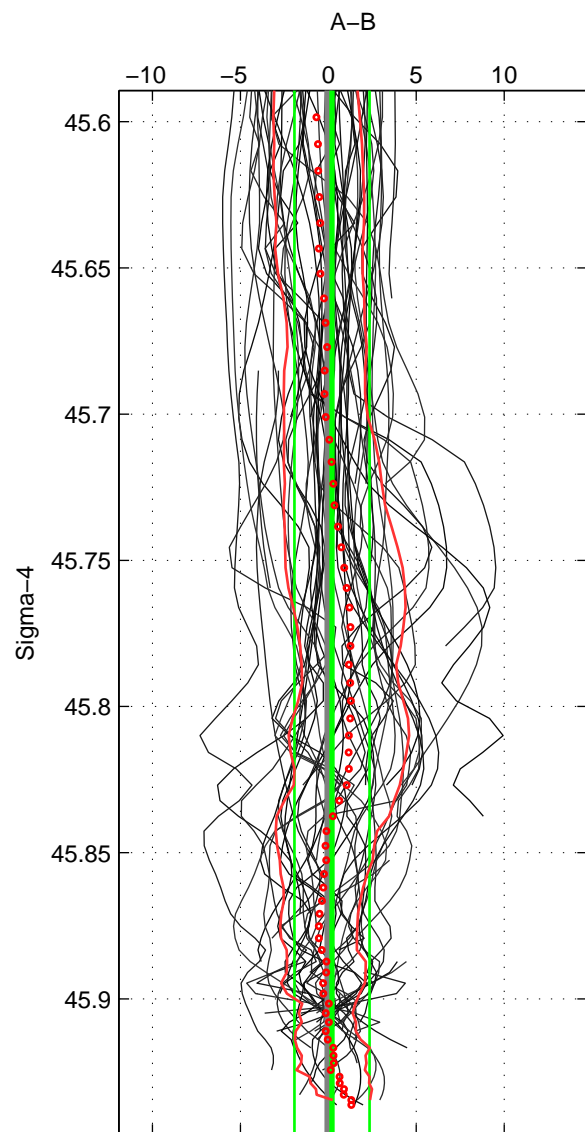

Cruise A (red). Date: Oct 2003 Cruisename: 233-316N20030922

Cruise B (blue). Date: May 2012 Cruisename: 246-33AT20120419

\*\*\* "Favourite" values are means of spaces 1 2 3.

	Offset	O.StDev	Ratio	R.Stdev	Rating
SIGMA:	0.209	2.137	1.000	0.001	5
THETA:	0.804	1.861	1.000	0.001	5
DEPTH:	0.091	2.617	1.000	0.001	5
FAV. :	0.368	2.205	1.000	0.001	5

Profiles of A: 32  
 Profiles of B: 59  
 Diff profs : 53  
 WMoffset (A-B): 0.20888  
 WMoffset stdev: 2.1367  
 WMratio (A/B): 1.0001  
 WMratio stdev: 0.0009772

Quality (1-5): 5

Profiles of A: 33  
 Profiles of B: 59  
 Diff profs : 54  
 WMoffset (A-B): 0.80354  
 WMoffset stdev: 1.8614  
 WMratio (A/B): 1.0004  
 WMratio stdev: 0.00084831

Quality (1-5): 5

Profiles of A: 33  
 Profiles of B: 59  
 Diff profs : 54  
 WMoffset (A-B): 0.090846  
 WMoffset stdev: 2.6167  
 WMratio (A/B): 1  
 WMratio stdev: 0.0011989

Quality (1-5): 5