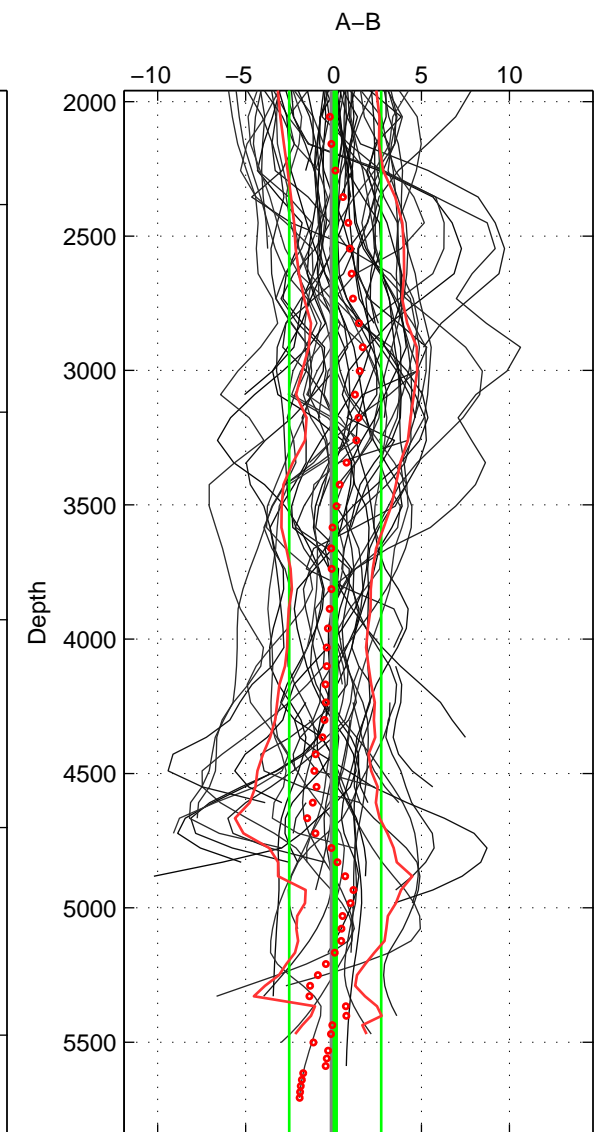

Cruise A (red). Date: Oct 2003 Cruisename: 233-316N20030922

Cruise B (blue). Date: May 2012 Cruisename: 246-33AT20120419

\*\*\* "Favourite" values are means of spaces 1 2 3.

	Offset	O.StDev	Ratio	R.Stdev	Rating
SIGMA:	0.209	2.137	1.000	0.001	5
THETA:	0.804	1.861	1.000	0.001	5
DEPTH:	0.091	2.617	1.000	0.001	5
FAV. :	0.368	2.205	1.000	0.001	5

Profiles of A: 32  
 Profiles of B: 59  
 Diff profs : 53  
 WMoffset (A-B): 0.20888  
 WMoffset stdev: 2.1367  
 WMratio (A/B): 1.0001  
 WMratio stdev: 0.0009772

Quality (1-5): 5

Profiles of A: 33  
 Profiles of B: 59  
 Diff profs : 54  
 WMoffset (A-B): 0.80354  
 WMoffset stdev: 1.8614  
 WMratio (A/B): 1.0004  
 WMratio stdev: 0.00084831

Quality (1-5): 5

Profiles of A: 33  
 Profiles of B: 59  
 Diff profs : 54  
 WMoffset (A-B): 0.090846  
 WMoffset stdev: 2.6167  
 WMratio (A/B): 1  
 WMratio stdev: 0.0011989

Quality (1-5): 5