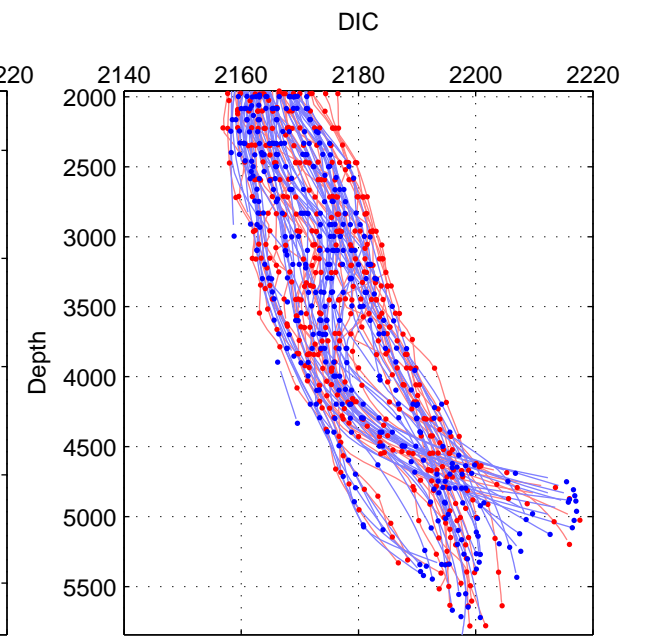

Cruise A (red). Date: Oct 2003 Cruisename: 233-316N20030922

Cruise B (blue). Date: May 2012 Cruisename: 246-33AT20120419

\*\*\* "Favourite" values are means of spaces 1 2 3.

	Offset	O.StDev	Ratio	R.Stdev	Rating
SIGMA:	0.209	2.137	1.000	0.001	5
THETA:	0.804	1.861	1.000	0.001	5
DEPTH:	0.091	2.617	1.000	0.001	5
FAV. :	0.368	2.205	1.000	0.001	5

Profiles of A: 32  
 Profiles of B: 59  
 Diff profs : 53  
 WMoffset (A-B): 0.20888  
 WMoffset stdev: 2.1367  
 WMratio (A/B): 1.0001  
 WMratio stdev: 0.0009772

Quality (1-5): 5

Profiles of A: 33  
 Profiles of B: 59  
 Diff profs : 54  
 WMoffset (A-B): 0.80354  
 WMoffset stdev: 1.8614  
 WMratio (A/B): 1.0004  
 WMratio stdev: 0.00084831

Quality (1-5): 5

Profiles of A: 33  
 Profiles of B: 59  
 Diff profs : 54  
 WMoffset (A-B): 0.090846  
 WMoffset stdev: 2.6167  
 WMratio (A/B): 1  
 WMratio stdev: 0.0011989

Quality (1-5): 5