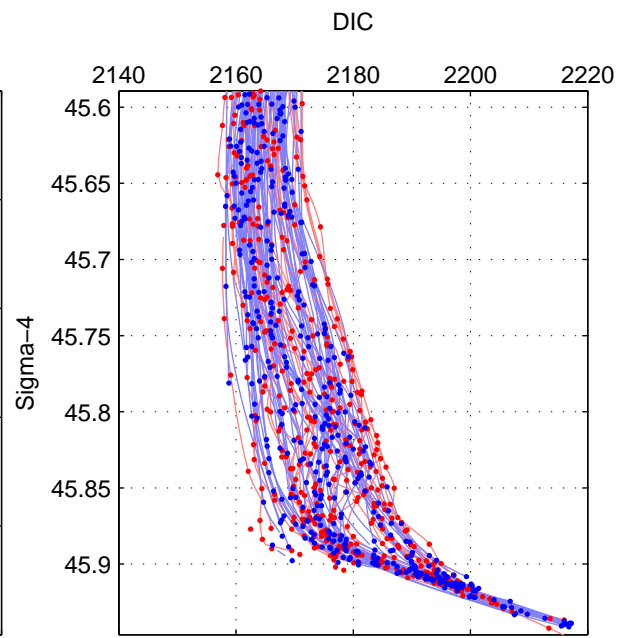

Cruise A (red). Date: Oct 2003 Cruisename: 233-316N20030922

Cruise B (blue). Date: May 2012 Cruisename: 246-33AT20120419

\*\*\* "Favourite" values are means of spaces 1 2 3.

	Offset	O.StDev	Ratio	R.Stdev	Rating
SIGMA:	0.209	2.137	1.000	0.001	5
THETA:	0.804	1.861	1.000	0.001	5
DEPTH:	0.091	2.617	1.000	0.001	5
FAV. :	0.368	2.205	1.000	0.001	5

Profiles of A: 32  
 Profiles of B: 59  
 Diff profs : 53  
 WMoffset (A-B): 0.20888  
 WMoffset stdev: 2.1367  
 WMratio (A/B): 1.0001  
 WMratio stdev: 0.0009772

Quality (1-5): 5

Profiles of A: 33  
 Profiles of B: 59  
 Diff profs : 54  
 WMoffset (A-B): 0.80354  
 WMoffset stdev: 1.8614  
 WMratio (A/B): 1.0004  
 WMratio stdev: 0.00084831

Quality (1-5): 5

Profiles of A: 33  
 Profiles of B: 59  
 Diff profs : 54  
 WMoffset (A-B): 0.090846  
 WMoffset stdev: 2.6167  
 WMratio (A/B): 1  
 WMratio stdev: 0.0011989

Quality (1-5): 5