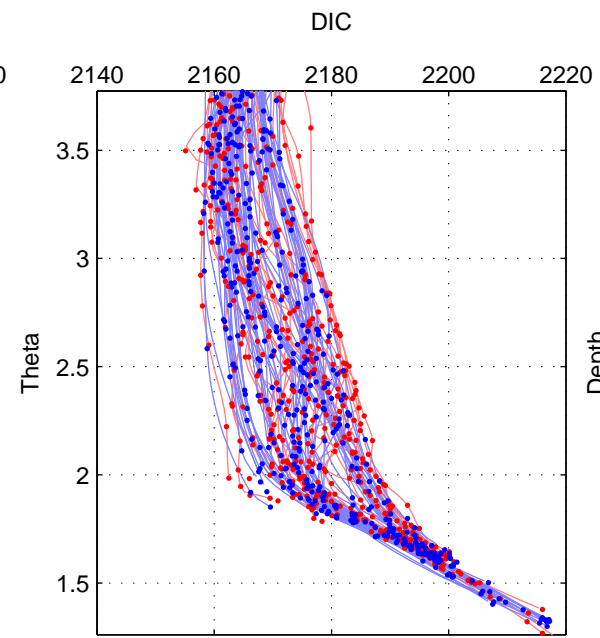

Cruise A (red). Date: Oct 2003 Cruisename: 233-316N20030922

Cruise B (blue). Date: May 2012 Cruisename: 246-33AT20120419

\*\*\* "Favourite" values are means of spaces 1 2 3.

	Offset	O.StDev	Ratio	R.Stdev	Rating
SIGMA:	0.209	2.137	1.000	0.001	5
THETA:	0.804	1.861	1.000	0.001	5
DEPTH:	0.091	2.617	1.000	0.001	5
FAV. :	0.368	2.205	1.000	0.001	5

Profiles of A: 32  
 Profiles of B: 59  
 Diff profs : 53  
 WMoffset (A-B): 0.20888  
 WMoffset stdev: 2.1367  
 WMratio (A/B): 1.0001  
 WMratio stdev: 0.0009772

Quality (1-5): 5

Profiles of A: 33  
 Profiles of B: 59  
 Diff profs : 54  
 WMoffset (A-B): 0.80354  
 WMoffset stdev: 1.8614  
 WMratio (A/B): 1.0004  
 WMratio stdev: 0.00084831

Quality (1-5): 5

Profiles of A: 33  
 Profiles of B: 59  
 Diff profs : 54  
 WMoffset (A-B): 0.090846  
 WMoffset stdev: 2.6167  
 WMratio (A/B): 1  
 WMratio stdev: 0.0011989

Quality (1-5): 5