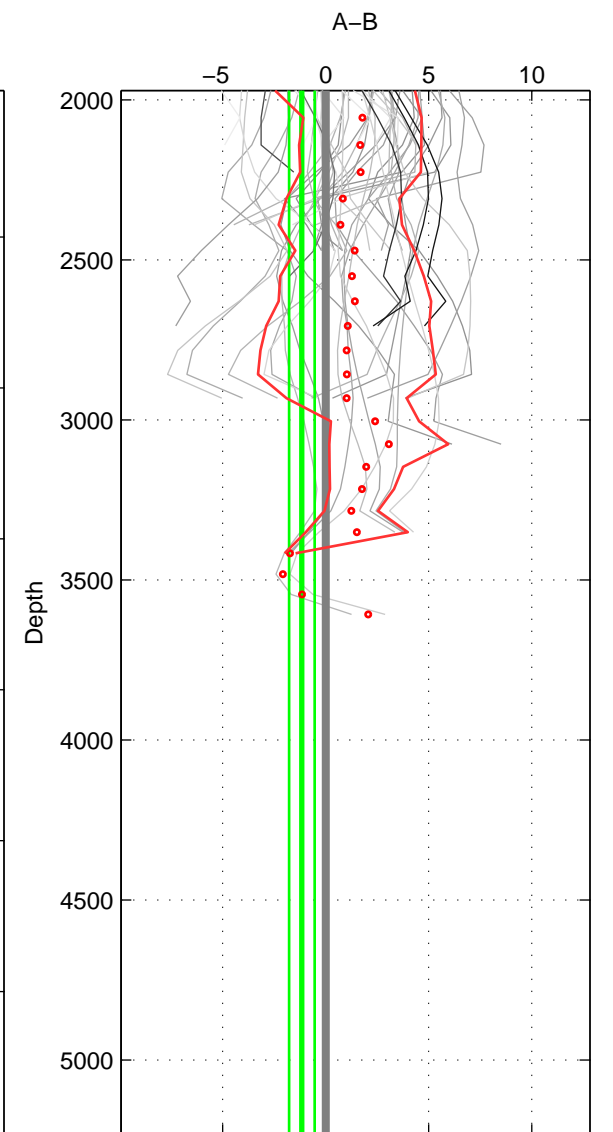

Cruise A (red). Date: Apr 1998 Cruisename: 124-06AQ19980328

Cruise B (blue). Date: Apr 2010 Cruisename: 321-74JC20100319

\*\*\* "Favourite" values are means of spaces 1 2.

	Offset	O.StDev	Ratio	R.Stdev	Rating
SIGMA:	0.610	2.144	1.000	0.001	4
THETA:	0.243	2.153	1.000	0.001	4
DEPTH:	-1.157	0.621	0.999	0.000	3
FAV.:	0.426	2.148	1.000	0.001	4

Profiles of A: 12  
 Profiles of B: 10  
 Diff profs : 66  
 WMoffset (A-B): 0.60951  
 WMoffset stdev: 2.1437  
 WMratio (A/B): 1.0003  
 WMratio stdev: 0.00095133

Quality (1-5): 4

Profiles of A: 12  
 Profiles of B: 10  
 Diff profs : 66  
 WMoffset (A-B): 0.24256  
 WMoffset stdev: 2.1526  
 WMratio (A/B): 1.0001  
 WMratio stdev: 0.00095511

Quality (1-5): 4

Profiles of A: 12  
 Profiles of B: 10  
 Diff profs : 66  
 WMoffset (A-B): -1.1575  
 WMoffset stdev: 0.62124  
 WMratio (A/B): 0.99949  
 WMratio stdev: 0.00027556

Quality (1-5): 3