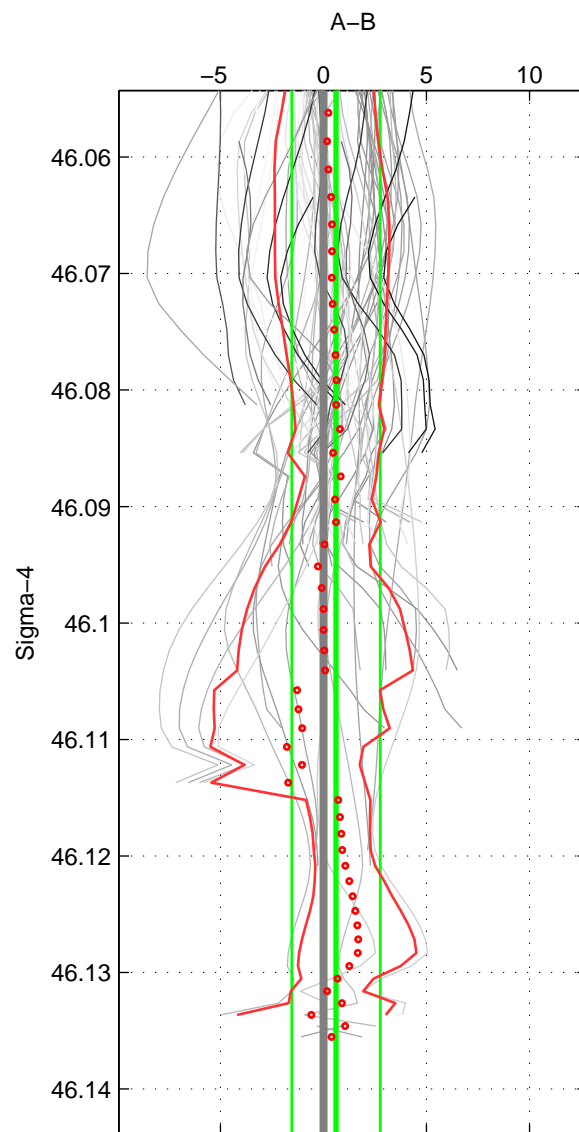

Cruise A (red). Date: Apr 1998 Cruisename: 124-06AQ19980328

Cruise B (blue). Date: Apr 2010 Cruisename: 321-74JC20100319

\*\*\* "Favourite" values are means of spaces 1 2.

	Offset	O.StDev	Ratio	R.Stdev	Rating
SIGMA:	0.610	2.144	1.000	0.001	4
THETA:	0.243	2.153	1.000	0.001	4
DEPTH:	-1.157	0.621	0.999	0.000	3
FAV.:	0.426	2.148	1.000	0.001	4

Profiles of A: 12  
 Profiles of B: 10  
 Diff profs : 66  
 WMoffset (A-B): 0.60951  
 WMoffset stdev: 2.1437  
 WMratio (A/B): 1.0003  
 WMratio stdev: 0.00095133

Quality (1-5): 4

Profiles of A: 12  
 Profiles of B: 10  
 Diff profs : 66  
 WMoffset (A-B): 0.24256  
 WMoffset stdev: 2.1526  
 WMratio (A/B): 1.0001  
 WMratio stdev: 0.00095511

Quality (1-5): 4

Profiles of A: 12  
 Profiles of B: 10  
 Diff profs : 66  
 WMoffset (A-B): -1.1575  
 WMoffset stdev: 0.62124  
 WMratio (A/B): 0.99949  
 WMratio stdev: 0.00027556

Quality (1-5): 3