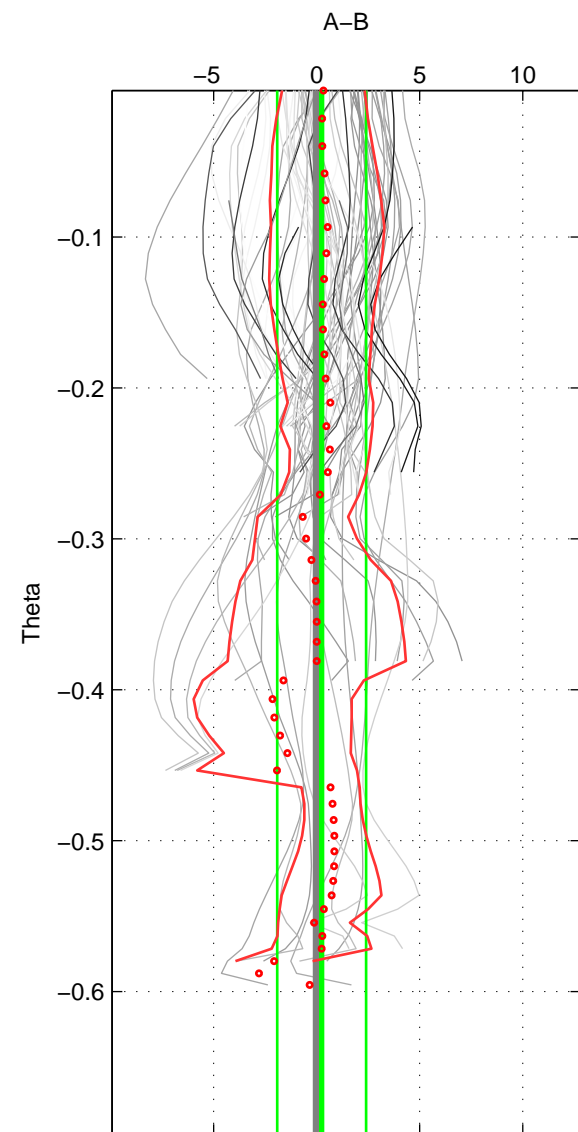

Cruise A (red). Date: Apr 1998 Cruisename: 124-06AQ19980328

Cruise B (blue). Date: Apr 2010 Cruisename: 321-74JC20100319

\*\*\* "Favourite" values are means of spaces 1 2.

	Offset	O.StDev	Ratio	R.Stdev	Rating
SIGMA:	0.610	2.144	1.000	0.001	4
THETA:	0.243	2.153	1.000	0.001	4
DEPTH:	-1.157	0.621	0.999	0.000	3
FAV.:	0.426	2.148	1.000	0.001	4

Profiles of A: 12  
 Profiles of B: 10  
 Diff profs : 66  
 WMoffset (A-B): 0.60951  
 WMoffset stdev: 2.1437  
 WMratio (A/B): 1.0003  
 WMratio stdev: 0.00095133

Quality (1-5): 4

Profiles of A: 12  
 Profiles of B: 10  
 Diff profs : 66  
 WMoffset (A-B): 0.24256  
 WMoffset stdev: 2.1526  
 WMratio (A/B): 1.0001  
 WMratio stdev: 0.00095511

Quality (1-5): 4

Profiles of A: 12  
 Profiles of B: 10  
 Diff profs : 66  
 WMoffset (A-B): -1.1575  
 WMoffset stdev: 0.62124  
 WMratio (A/B): 0.99949  
 WMratio stdev: 0.00027556

Quality (1-5): 3