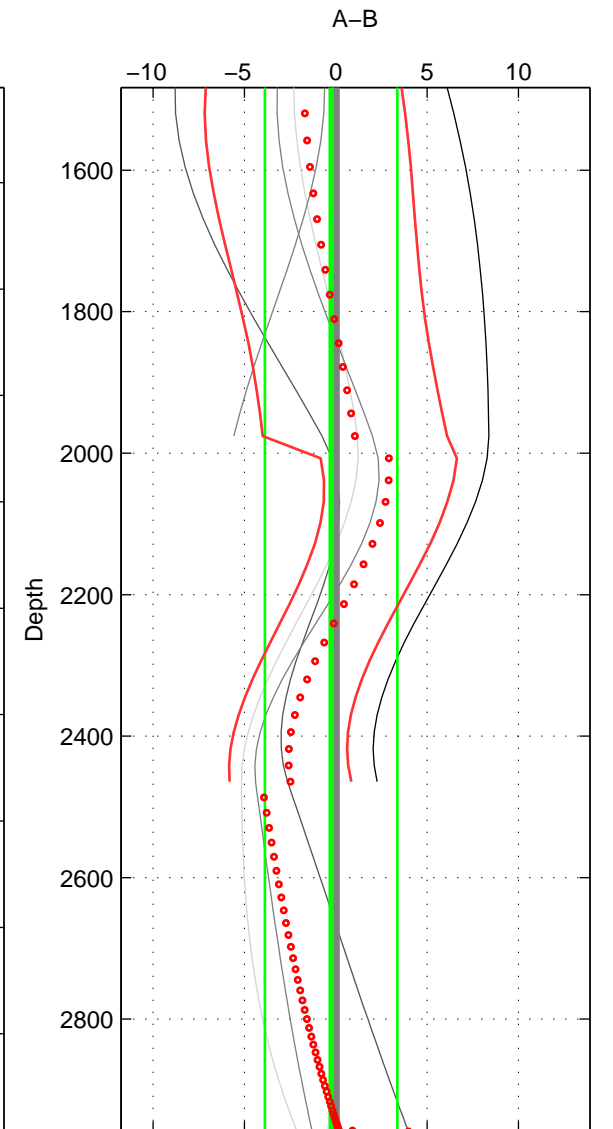

Cruise A (red). Date: Jun 1999 Cruisename: 569-49HO19990622
 Cruise B (blue). Date: Jul 2001 Cruisename: 575-49HO20010710

*** "Favourite" values are means of spaces 1 2 3.

	Offset	O.StDev	Ratio	R.Stdev	Rating
SIGMA:	1.858	1.585	1.001	0.001	2
THETA:	-0.485	2.316	1.000	0.001	2
DEPTH:	-0.255	3.624	1.000	0.002	2
FAV.:	0.373	2.508	1.000	0.001	2

Profiles of A: 3
 Profiles of B: 5
 Diff profs : 5
 WMoffset (A-B): 1.8577
 WMoffset stdev: 1.5848
 WMratio (A/B): 1.0008
 WMratio stdev: 0.00067074

Quality (1-5): 2

Profiles of A: 3
 Profiles of B: 5
 Diff profs : 5
 WMoffset (A-B): -0.48498
 WMoffset stdev: 2.3156
 WMratio (A/B): 0.9998
 WMratio stdev: 0.00098367

Quality (1-5): 2

Profiles of A: 3
 Profiles of B: 5
 Diff profs : 5
 WMoffset (A-B): -0.25492
 WMoffset stdev: 3.6238
 WMratio (A/B): 0.99989
 WMratio stdev: 0.0015349

Quality (1-5): 2