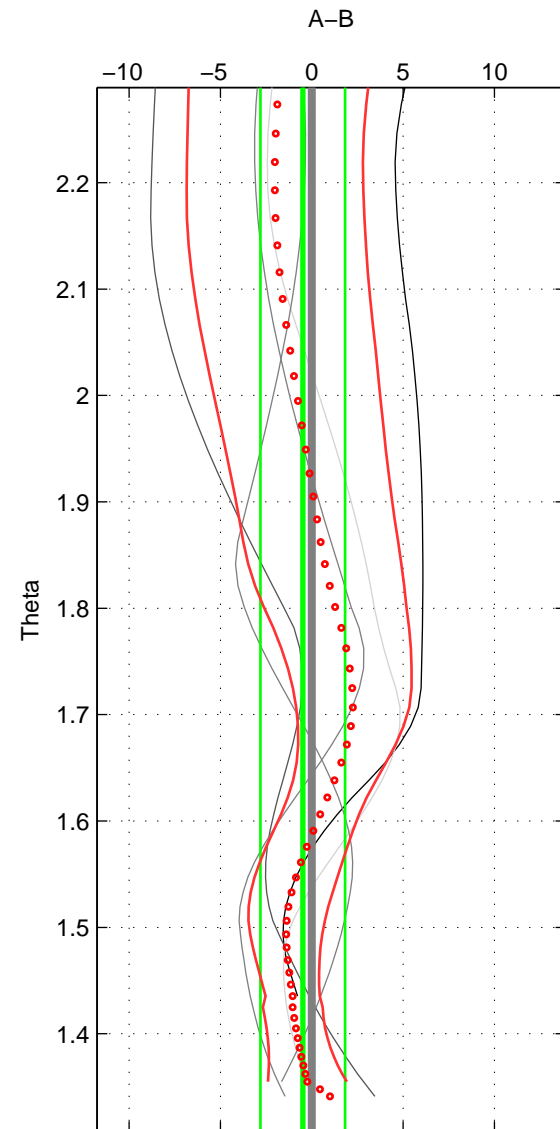

Cruise A (red). Date: Jun 1999 Cruisename: 569-49HO19990622
 Cruise B (blue). Date: Jul 2001 Cruisename: 575-49HO20010710

*** "Favourite" values are means of spaces 1 2 3.

	Offset	O.StDev	Ratio	R.Stdev	Rating
SIGMA:	1.858	1.585	1.001	0.001	2
THETA:	-0.485	2.316	1.000	0.001	2
DEPTH:	-0.255	3.624	1.000	0.002	2
FAV.:	0.373	2.508	1.000	0.001	2

Profiles of A: 3
 Profiles of B: 5
 Diff profs : 5
 WMoffset (A-B): 1.8577
 WMoffset stdev: 1.5848
 WMratio (A/B): 1.0008
 WMratio stdev: 0.00067074

Quality (1-5): 2

Profiles of A: 3
 Profiles of B: 5
 Diff profs : 5
 WMoffset (A-B): -0.48498
 WMoffset stdev: 2.3156
 WMratio (A/B): 0.9998
 WMratio stdev: 0.00098367

Quality (1-5): 2

Profiles of A: 3
 Profiles of B: 5
 Diff profs : 5
 WMoffset (A-B): -0.25492
 WMoffset stdev: 3.6238
 WMratio (A/B): 0.99989
 WMratio stdev: 0.0015349

Quality (1-5): 2