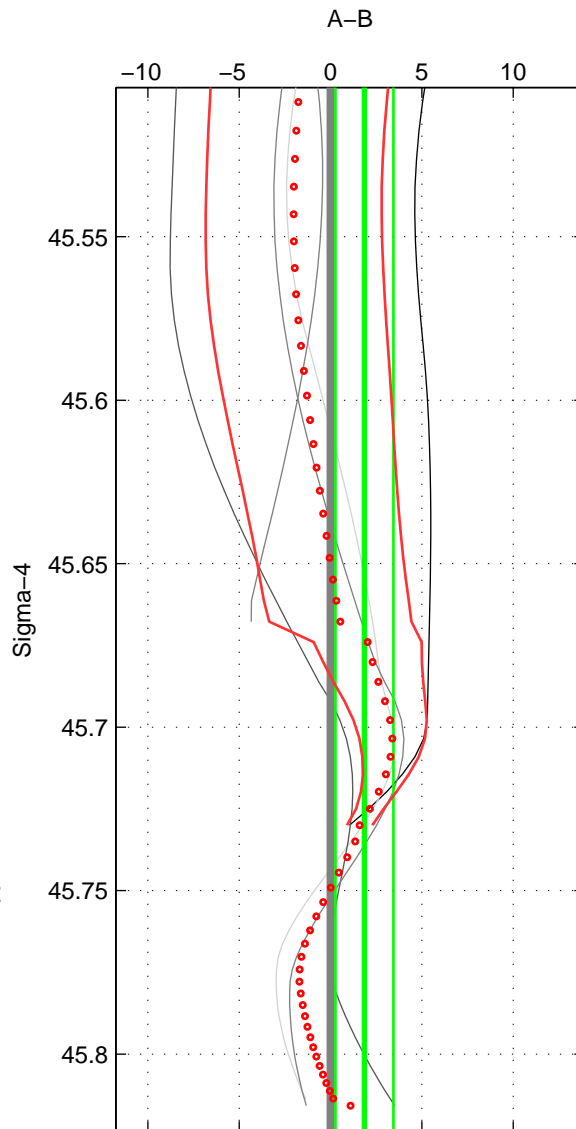

Cruise A (red). Date: Jun 1999 Cruisename: 569-49HO19990622
 Cruise B (blue). Date: Jul 2001 Cruisename: 575-49HO20010710

*** "Favourite" values are means of spaces 1 2 3.

	Offset	O.StDev	Ratio	R.Stdev	Rating
SIGMA:	1.858	1.585	1.001	0.001	2
THETA:	-0.485	2.316	1.000	0.001	2
DEPTH:	-0.255	3.624	1.000	0.002	2
FAV.:	0.373	2.508	1.000	0.001	2

Profiles of A: 3
 Profiles of B: 5
 Diff profs : 5
 WMoffset (A-B): 1.8577
 WMoffset stdev: 1.5848
 WMratio (A/B): 1.0008
 WMratio stdev: 0.00067074

Quality (1-5): 2

Profiles of A: 3
 Profiles of B: 5
 Diff profs : 5
 WMoffset (A-B): -0.48498
 WMoffset stdev: 2.3156
 WMratio (A/B): 0.9998
 WMratio stdev: 0.00098367

Quality (1-5): 2

Profiles of A: 3
 Profiles of B: 5
 Diff profs : 5
 WMoffset (A-B): -0.25492
 WMoffset stdev: 3.6238
 WMratio (A/B): 0.99989
 WMratio stdev: 0.0015349

Quality (1-5): 2