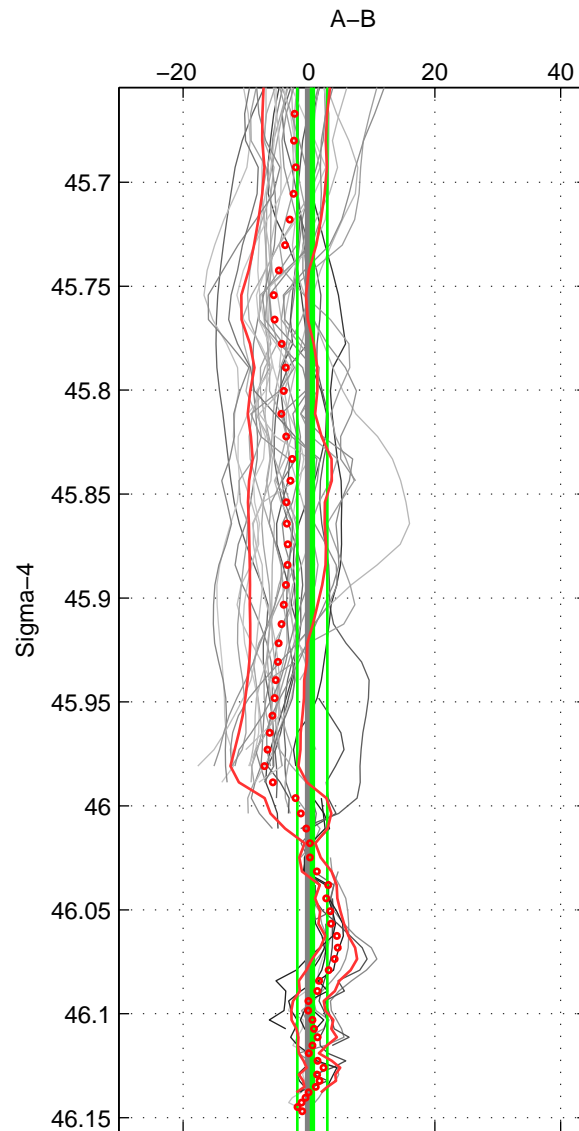

Cruise A (red). Date: Feb 1990 Cruisename: 138-06MT19900123

Cruise B (blue). Date: Feb 2008 Cruisename: 270-35MF20080207

\*\*\* "Favourite" values are means of spaces 1 2 3.

	Offset	O.StDev	Ratio	R.Stdev	Rating
SIGMA:	0.548	2.384	1.000	0.001	5
THETA:	0.432	2.455	1.000	0.001	5
DEPTH:	-4.339	5.214	0.998	0.002	5
FAV.:	-1.120	3.351	1.000	0.001	5

Profiles of A: 11  
 Profiles of B: 41  
 Diff profs : 46  
 WMoffset (A-B): 0.5479  
 WMoffset stdev: 2.3841  
 WMratio (A/B): 1.0002  
 WMratio stdev: 0.0010573

Quality (1-5): 5

Profiles of A: 11  
 Profiles of B: 41  
 Diff profs : 46  
 WMoffset (A-B): 0.43151  
 WMoffset stdev: 2.4546  
 WMratio (A/B): 1.0002  
 WMratio stdev: 0.0010889

Quality (1-5): 5

Profiles of A: 11  
 Profiles of B: 41  
 Diff profs : 46  
 WMoffset (A-B): -4.339  
 WMoffset stdev: 5.2137  
 WMratio (A/B): 0.99807  
 WMratio stdev: 0.0023178

Quality (1-5): 5