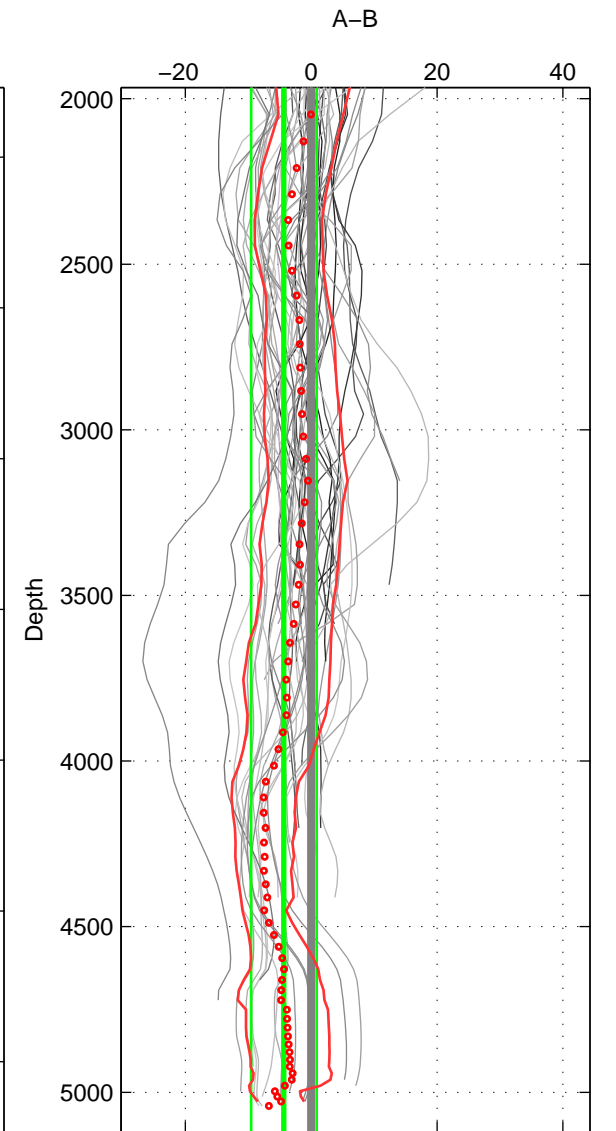

Cruise A (red). Date: Feb 1990 Cruisename: 138-06MT19900123

Cruise B (blue). Date: Feb 2008 Cruisename: 270-35MF20080207

\*\*\* "Favourite" values are means of spaces 1 2 3.

	Offset	O.StDev	Ratio	R.Stdev	Rating
SIGMA:	0.548	2.384	1.000	0.001	5
THETA:	0.432	2.455	1.000	0.001	5
DEPTH:	-4.339	5.214	0.998	0.002	5
FAV.:	-1.120	3.351	1.000	0.001	5

Profiles of A: 11  
 Profiles of B: 41  
 Diff profs : 46  
 WMoffset (A-B): 0.5479  
 WMoffset stdev: 2.3841  
 WMratio (A/B): 1.0002  
 WMratio stdev: 0.0010573

Quality (1-5): 5

Profiles of A: 11  
 Profiles of B: 41  
 Diff profs : 46  
 WMoffset (A-B): 0.43151  
 WMoffset stdev: 2.4546  
 WMratio (A/B): 1.0002  
 WMratio stdev: 0.0010889

Quality (1-5): 5

Profiles of A: 11  
 Profiles of B: 41  
 Diff profs : 46  
 WMoffset (A-B): -4.339  
 WMoffset stdev: 5.2137  
 WMratio (A/B): 0.99807  
 WMratio stdev: 0.0023178

Quality (1-5): 5