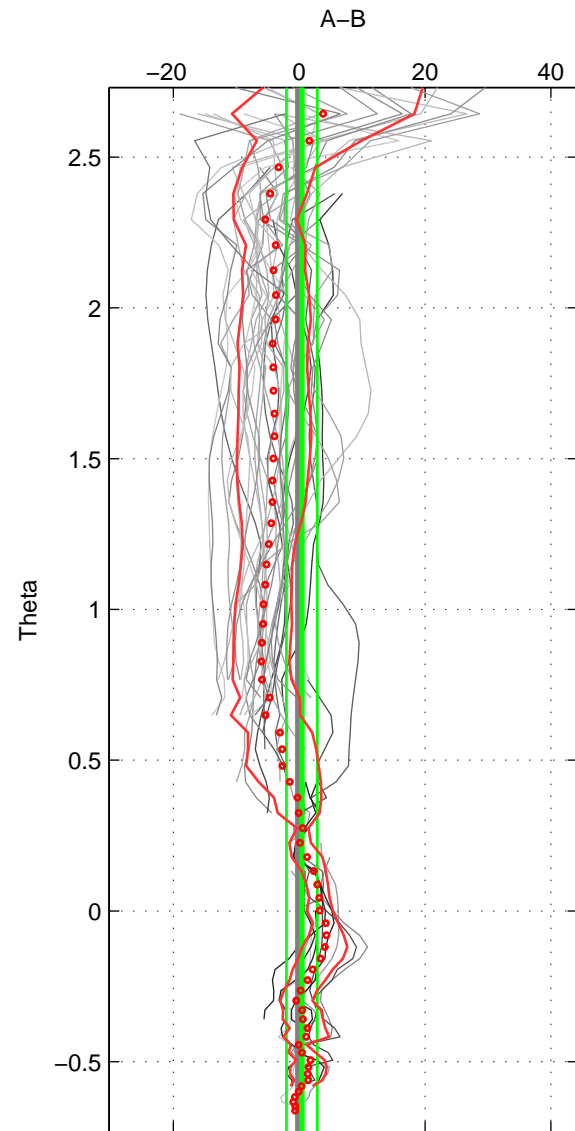

Cruise A (red). Date: Feb 1990 Cruisename: 138-06MT19900123

Cruise B (blue). Date: Feb 2008 Cruisename: 270-35MF20080207

\*\*\* "Favourite" values are means of spaces 1 2 3.

	Offset	O.StDev	Ratio	R.Stdev	Rating
SIGMA:	0.548	2.384	1.000	0.001	5
THETA:	0.432	2.455	1.000	0.001	5
DEPTH:	-4.339	5.214	0.998	0.002	5
FAV.:	-1.120	3.351	1.000	0.001	5

Profiles of A: 11  
 Profiles of B: 41  
 Diff profs : 46  
 WMoffset (A-B): 0.5479  
 WMoffset stdev: 2.3841  
 WMratio (A/B): 1.0002  
 WMratio stdev: 0.0010573

Quality (1-5): 5

Profiles of A: 11  
 Profiles of B: 41  
 Diff profs : 46  
 WMoffset (A-B): 0.43151  
 WMoffset stdev: 2.4546  
 WMratio (A/B): 1.0002  
 WMratio stdev: 0.0010889

Quality (1-5): 5

Profiles of A: 11  
 Profiles of B: 41  
 Diff profs : 46  
 WMoffset (A-B): -4.339  
 WMoffset stdev: 5.2137  
 WMratio (A/B): 0.99807  
 WMratio stdev: 0.0023178

Quality (1-5): 5