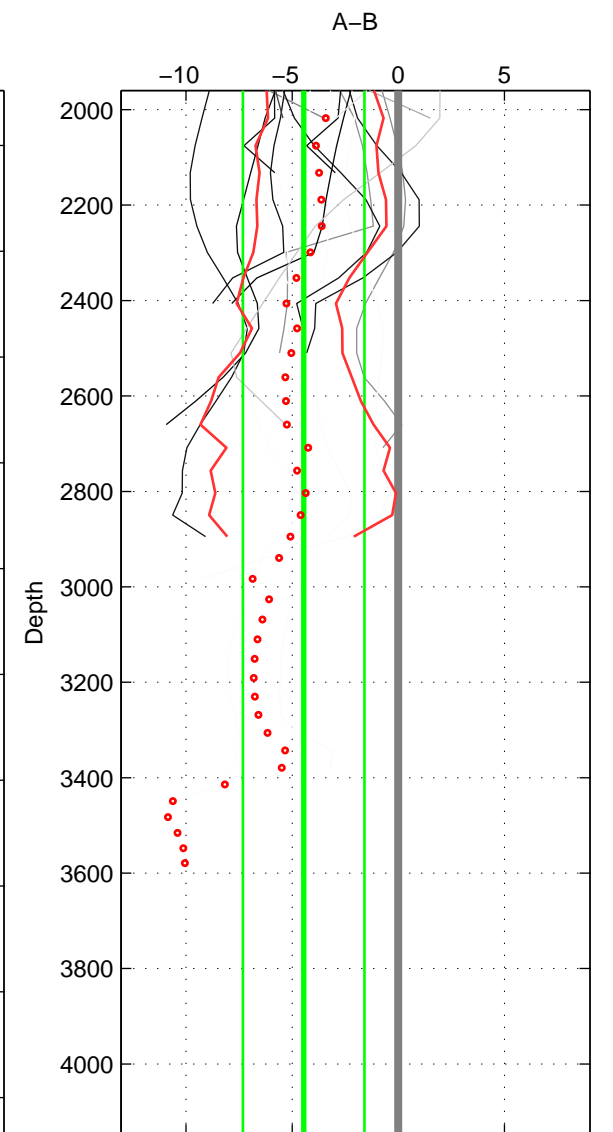

Cruise A (red). Date: Feb 1990 Cruisename: 138-06MT19900123

Cruise B (blue). Date: Apr 2010 Cruisename: 321-74JC20100319

*** "Favourite" values are means of spaces 1 2.

	Offset	O.StDev	Ratio	R.Stdev	Rating
SIGMA:	-2.948	2.438	0.999	0.001	4
THETA:	-3.116	2.486	0.999	0.001	4
DEPTH:	-4.458	2.863	0.998	0.001	3
FAV. :	-3.032	2.462	0.999	0.001	4

Profiles of A: 4
 Profiles of B: 14
 Diff profs : 19
 WMoffset (A-B): -2.9476
 WMoffset stdev: 2.4378
 WMratio (A/B): 0.99869
 WMratio stdev: 0.001079

Quality (1-5): 4

Profiles of A: 4
 Profiles of B: 14
 Diff profs : 19
 WMoffset (A-B): -3.1164
 WMoffset stdev: 2.4864
 WMratio (A/B): 0.99862
 WMratio stdev: 0.0011004

Quality (1-5): 4

Profiles of A: 4
 Profiles of B: 14
 Diff profs : 19
 WMoffset (A-B): -4.4584
 WMoffset stdev: 2.8633
 WMratio (A/B): 0.99802
 WMratio stdev: 0.001267

Quality (1-5): 3