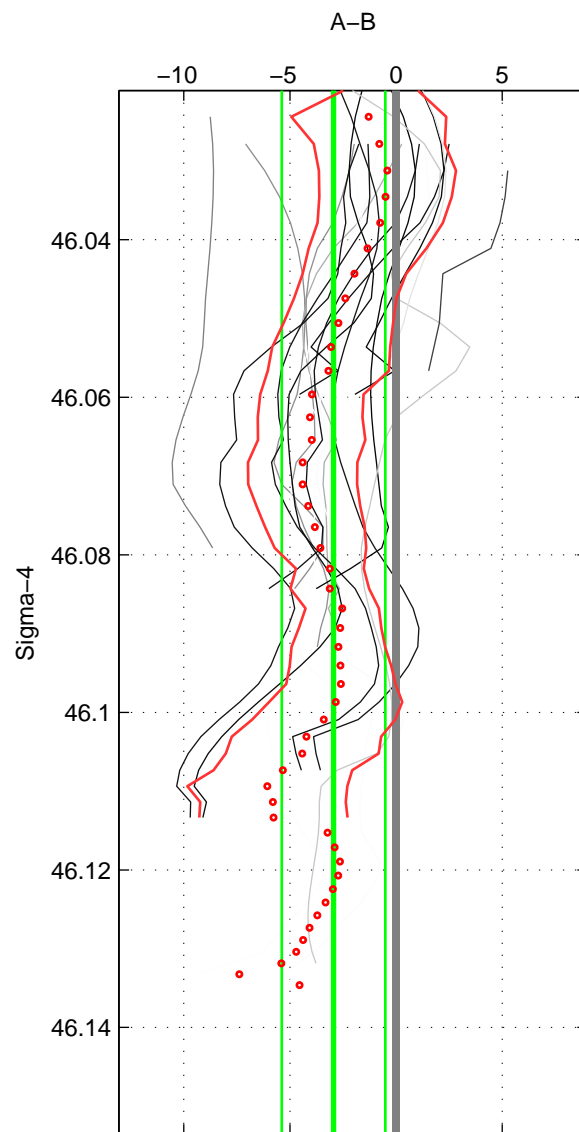

Cruise A (red). Date: Feb 1990 Cruisename: 138-06MT19900123

Cruise B (blue). Date: Apr 2010 Cruisename: 321-74JC20100319

*** "Favourite" values are means of spaces 1 2.

	Offset	O.StDev	Ratio	R.Stdev	Rating
SIGMA:	-2.948	2.438	0.999	0.001	4
THETA:	-3.116	2.486	0.999	0.001	4
DEPTH:	-4.458	2.863	0.998	0.001	3
FAV. :	-3.032	2.462	0.999	0.001	4

Profiles of A: 4
 Profiles of B: 14
 Diff profs : 19
 WMoffset (A-B): -2.9476
 WMoffset stdev: 2.4378
 WMratio (A/B): 0.99869
 WMratio stdev: 0.001079

Quality (1-5): 4

Profiles of A: 4
 Profiles of B: 14
 Diff profs : 19
 WMoffset (A-B): -3.1164
 WMoffset stdev: 2.4864
 WMratio (A/B): 0.99862
 WMratio stdev: 0.0011004

Quality (1-5): 4

Profiles of A: 4
 Profiles of B: 14
 Diff profs : 19
 WMoffset (A-B): -4.4584
 WMoffset stdev: 2.8633
 WMratio (A/B): 0.99802
 WMratio stdev: 0.001267

Quality (1-5): 3