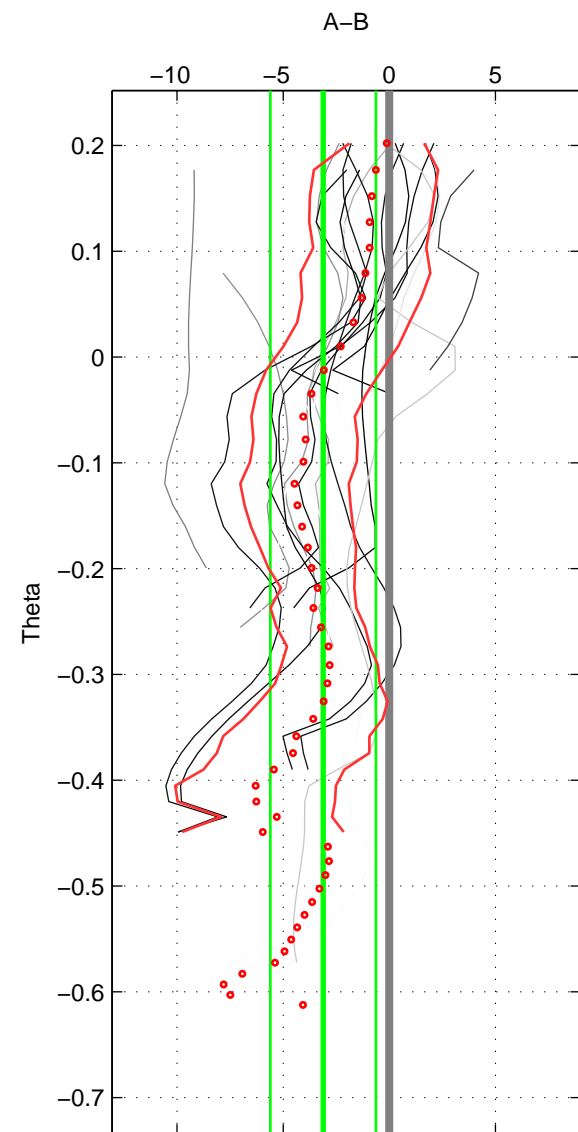

Cruise A (red). Date: Feb 1990 Cruisename: 138-06MT19900123

Cruise B (blue). Date: Apr 2010 Cruisename: 321-74JC20100319

*** "Favourite" values are means of spaces 1 2.

	Offset	O.StDev	Ratio	R.Stdev	Rating
SIGMA:	-2.948	2.438	0.999	0.001	4
THETA:	-3.116	2.486	0.999	0.001	4
DEPTH:	-4.458	2.863	0.998	0.001	3
FAV. :	-3.032	2.462	0.999	0.001	4

Profiles of A: 4
 Profiles of B: 14
 Diff profs : 19
 WMoffset (A-B): -2.9476
 WMoffset stdev: 2.4378
 WMratio (A/B): 0.99869
 WMratio stdev: 0.001079

Quality (1-5): 4

Profiles of A: 4
 Profiles of B: 14
 Diff profs : 19
 WMoffset (A-B): -3.1164
 WMoffset stdev: 2.4864
 WMratio (A/B): 0.99862
 WMratio stdev: 0.0011004

Quality (1-5): 4

Profiles of A: 4
 Profiles of B: 14
 Diff profs : 19
 WMoffset (A-B): -4.4584
 WMoffset stdev: 2.8633
 WMratio (A/B): 0.99802
 WMratio stdev: 0.001267

Quality (1-5): 3