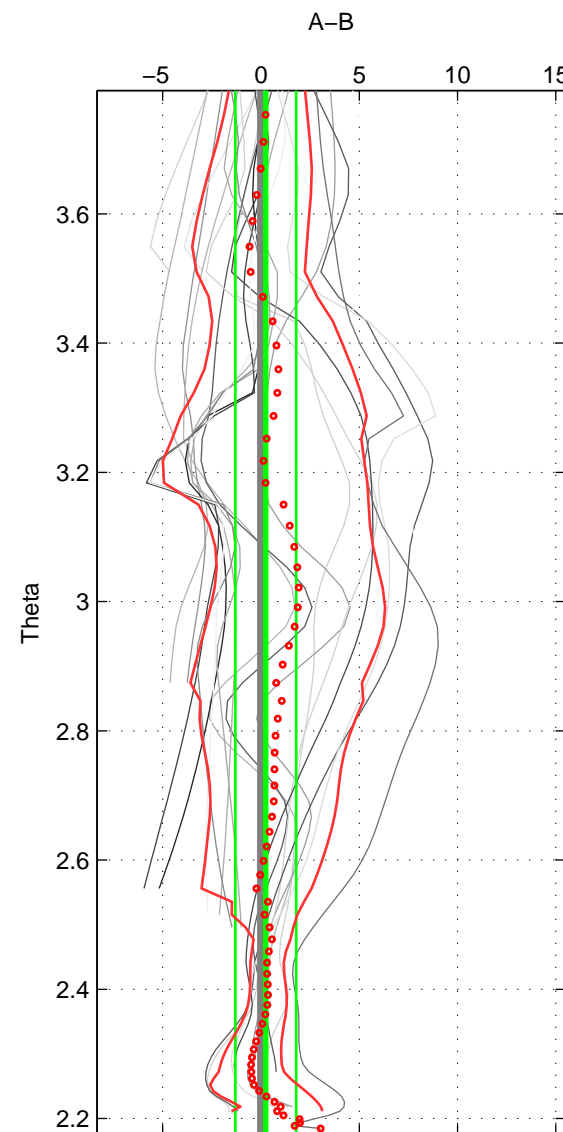

Cruise A (red). Date: Jun 1997 Cruisename: 228-316N19970530

Cruise B (blue). Date: Aug 1993 Cruisename: 251-33MW19930704.1

\*\*\* "Favourite" values are means of spaces 1 2.

	Offset	O.StDev	Ratio	R.Stdev	Rating
SIGMA:	0.419	2.793	1.000	0.001	5
THETA:	0.246	1.548	1.000	0.001	5
DEPTH:	1.181	2.091	1.001	0.001	4
FAV.:	0.332	2.171	1.000	0.001	5

Profiles of A: 7  
 Profiles of B: 9  
 Diff profs: 21  
 WMoffset (A-B): 0.41902  
 WMoffset stdev: 2.793  
 WMratio (A/B): 1.0002  
 WMratio stdev: 0.0012855

Quality (1-5): 5

Profiles of A: 7  
 Profiles of B: 9  
 Diff profs: 21  
 WMoffset (A-B): 0.24577  
 WMoffset stdev: 1.548  
 WMratio (A/B): 1.0001  
 WMratio stdev: 0.00070691

Quality (1-5): 5

Profiles of A: 7  
 Profiles of B: 9  
 Diff profs: 21  
 WMoffset (A-B): 1.1805  
 WMoffset stdev: 2.0913  
 WMratio (A/B): 1.0005  
 WMratio stdev: 0.00095101

Quality (1-5): 4