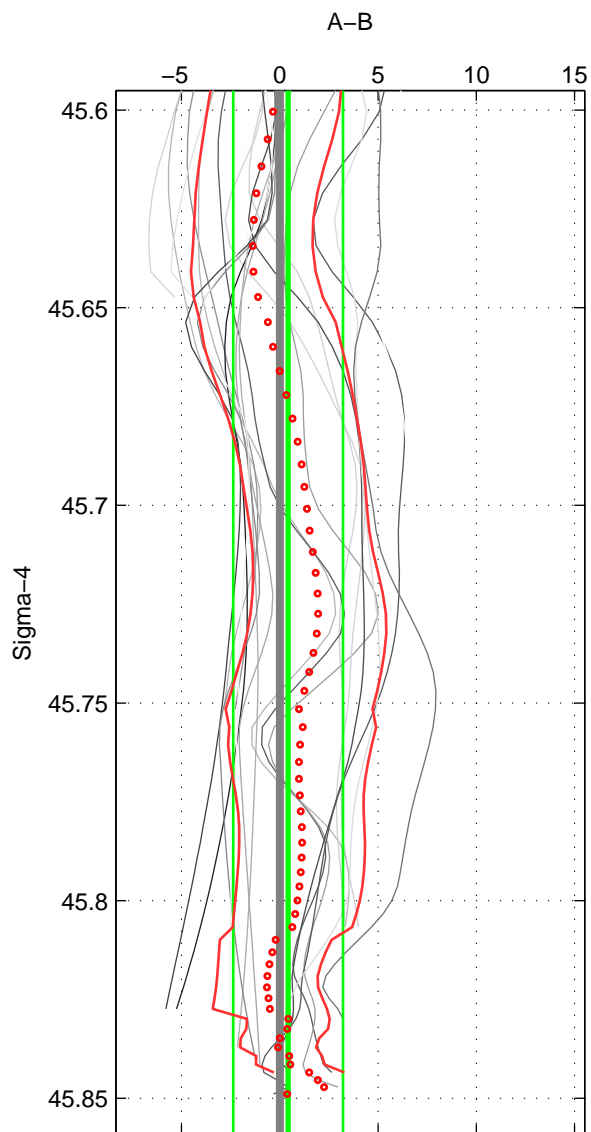

Cruise A (red). Date: Jun 1997 Cruisename: 228-316N19970530

Cruise B (blue). Date: Aug 1993 Cruisename: 251-33MW19930704.1

\*\*\* "Favourite" values are means of spaces 1 2.

	Offset	O.StDev	Ratio	R.Stdev	Rating
SIGMA:	0.419	2.793	1.000	0.001	5
THETA:	0.246	1.548	1.000	0.001	5
DEPTH:	1.181	2.091	1.001	0.001	4
FAV.:	0.332	2.171	1.000	0.001	5

Profiles of A: 7  
 Profiles of B: 9  
 Diff profs: 21  
 WMoffset (A-B): 0.41902  
 WMoffset stdev: 2.793  
 WMratio (A/B): 1.0002  
 WMratio stdev: 0.0012855

Quality (1-5): 5

Profiles of A: 7  
 Profiles of B: 9  
 Diff profs: 21  
 WMoffset (A-B): 0.24577  
 WMoffset stdev: 1.548  
 WMratio (A/B): 1.0001  
 WMratio stdev: 0.00070691

Quality (1-5): 5

Profiles of A: 7  
 Profiles of B: 9  
 Diff profs: 21  
 WMoffset (A-B): 1.1805  
 WMoffset stdev: 2.0913  
 WMratio (A/B): 1.0005  
 WMratio stdev: 0.00095101

Quality (1-5): 4