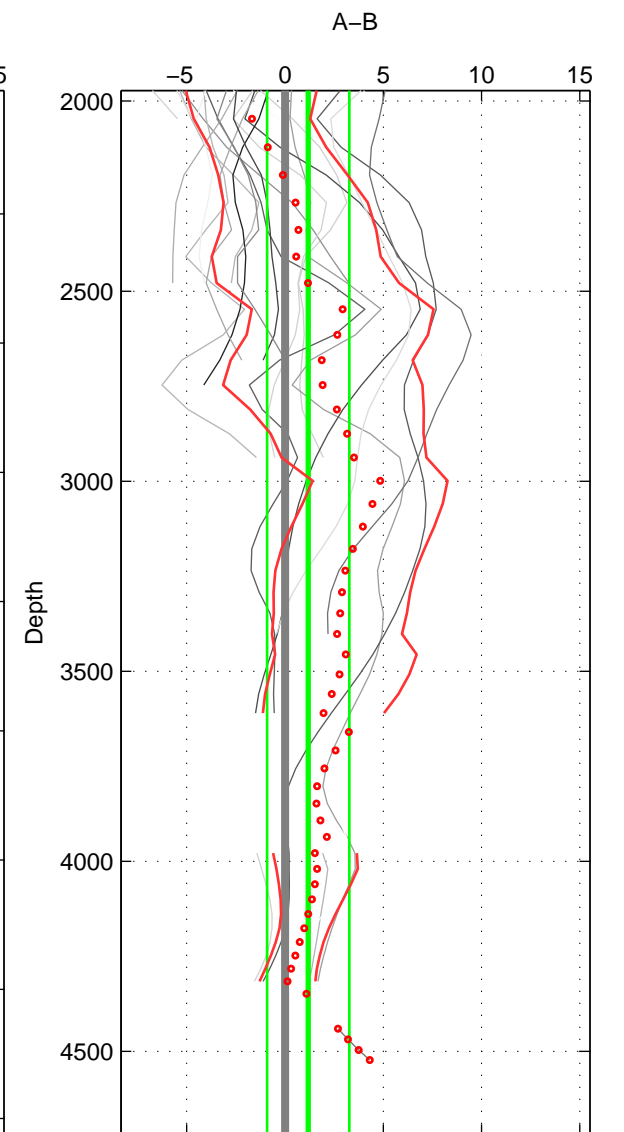

Cruise A (red). Date: Jun 1997 Cruisename: 228-316N19970530

Cruise B (blue). Date: Aug 1993 Cruisename: 251-33MW19930704.1

\*\*\* "Favourite" values are means of spaces 1 2.

	Offset	O.StDev	Ratio	R.Stdev	Rating
SIGMA:	0.419	2.793	1.000	0.001	5
THETA:	0.246	1.548	1.000	0.001	5
DEPTH:	1.181	2.091	1.001	0.001	4
FAV.:	0.332	2.171	1.000	0.001	5

Profiles of A: 7  
 Profiles of B: 9  
 Diff profs: 21  
 WMoffset (A-B): 0.41902  
 WMoffset stdev: 2.793  
 WMratio (A/B): 1.0002  
 WMratio stdev: 0.0012855

Quality (1-5): 5

Profiles of A: 7  
 Profiles of B: 9  
 Diff profs: 21  
 WMoffset (A-B): 0.24577  
 WMoffset stdev: 1.548  
 WMratio (A/B): 1.0001  
 WMratio stdev: 0.00070691

Quality (1-5): 5

Profiles of A: 7  
 Profiles of B: 9  
 Diff profs: 21  
 WMoffset (A-B): 1.1805  
 WMoffset stdev: 2.0913  
 WMratio (A/B): 1.0005  
 WMratio stdev: 0.00095101

Quality (1-5): 4