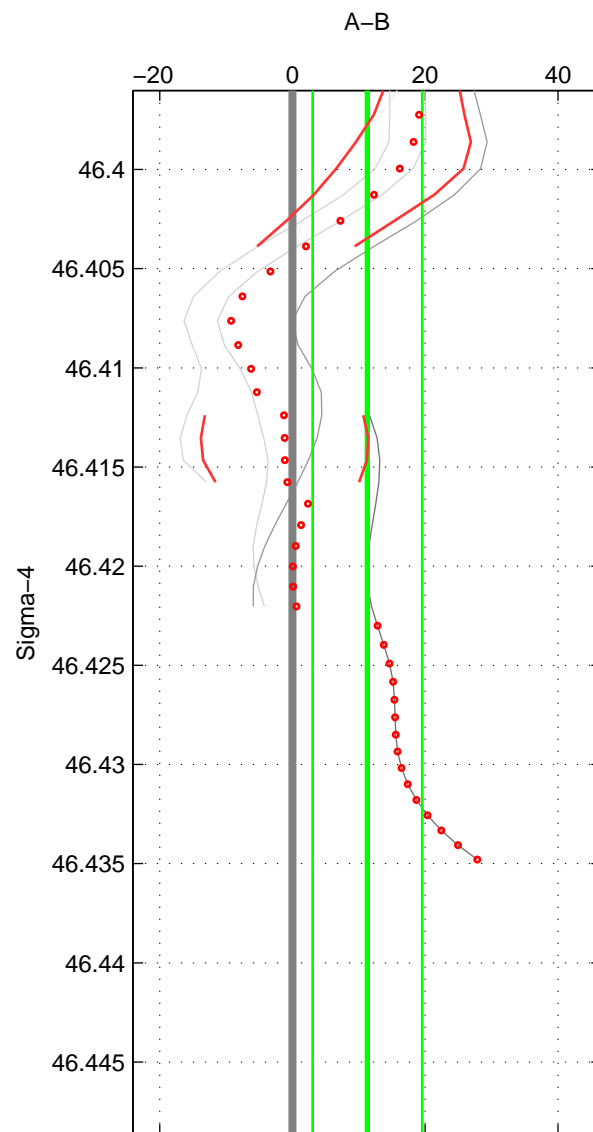

Cruise A (red). Date: Aug 1993 Cruisename: 87-58JH19930730

Cruise B (blue). Date: May 1995 Cruisename: 92-58JH19950427

*** "Favourite" values are means of spaces 1 2 3.

	Offset	O.StDev	Ratio	R.Stdev	Rating
SIGMA:	11.299	8.251	1.005	0.004	3
THETA:	6.023	8.852	1.003	0.004	3
DEPTH:	2.607	12.013	1.001	0.006	3
FAV.:	6.643	9.705	1.003	0.004	3

Profiles of A: 3
 Profiles of B: 6
 Diff profs : 5
 WMoffset (A-B): 11.2993
 WMoffset stdev: 8.2511
 WMratio (A/B): 1.0052
 WMratio stdev: 0.0038314

Quality (1-5): 3

Profiles of A: 3
 Profiles of B: 6
 Diff profs : 5
 WMoffset (A-B): 6.0226
 WMoffset stdev: 8.8525
 WMratio (A/B): 1.0027
 WMratio stdev: 0.0040902

Quality (1-5): 3

Profiles of A: 3
 Profiles of B: 6
 Diff profs : 5
 WMoffset (A-B): 2.6075
 WMoffset stdev: 12.0129
 WMratio (A/B): 1.0012
 WMratio stdev: 0.0055495

Quality (1-5): 3