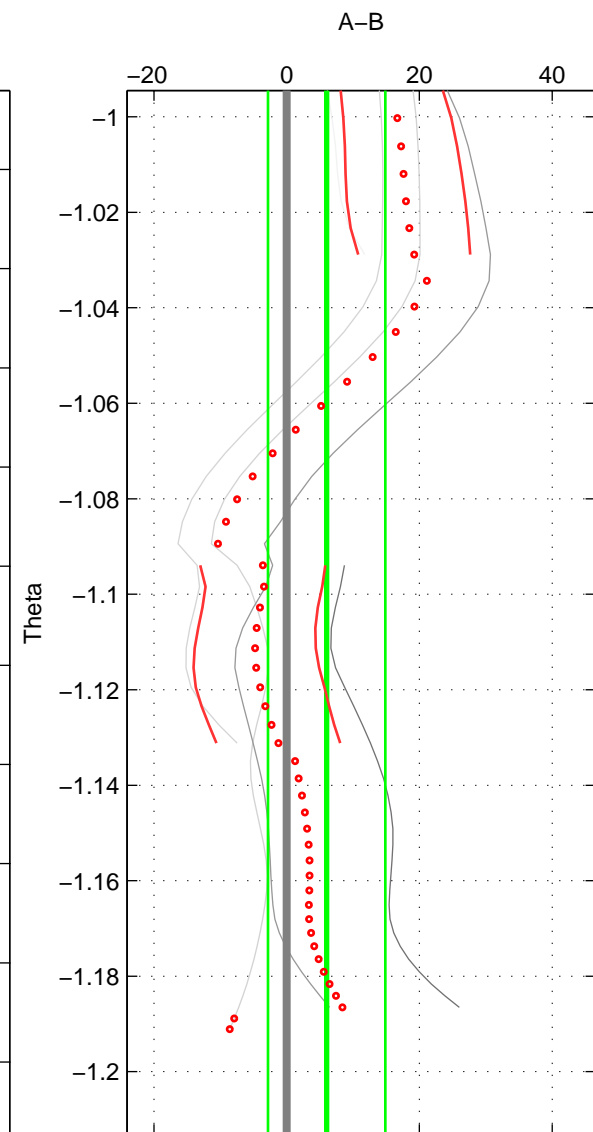

Cruise A (red). Date: Aug 1993 Cruisename: 87-58JH19930730

Cruise B (blue). Date: May 1995 Cruisename: 92-58JH19950427

*** "Favourite" values are means of spaces 1 2 3.

	Offset	O.StDev	Ratio	R.Stdev	Rating
SIGMA:	11.299	8.251	1.005	0.004	3
THETA:	6.023	8.852	1.003	0.004	3
DEPTH:	2.607	12.013	1.001	0.006	3
FAV.:	6.643	9.705	1.003	0.004	3

Profiles of A: 3
 Profiles of B: 6
 Diff profs : 5
 WMoffset (A-B): 11.2993
 WMoffset stdev: 8.2511
 WMratio (A/B): 1.0052
 WMratio stdev: 0.0038314

Quality (1-5): 3

Profiles of A: 3
 Profiles of B: 6
 Diff profs : 5
 WMoffset (A-B): 6.0226
 WMoffset stdev: 8.8525
 WMratio (A/B): 1.0027
 WMratio stdev: 0.0040902

Quality (1-5): 3

Profiles of A: 3
 Profiles of B: 6
 Diff profs : 5
 WMoffset (A-B): 2.6075
 WMoffset stdev: 12.0129
 WMratio (A/B): 1.0012
 WMratio stdev: 0.0055495

Quality (1-5): 3