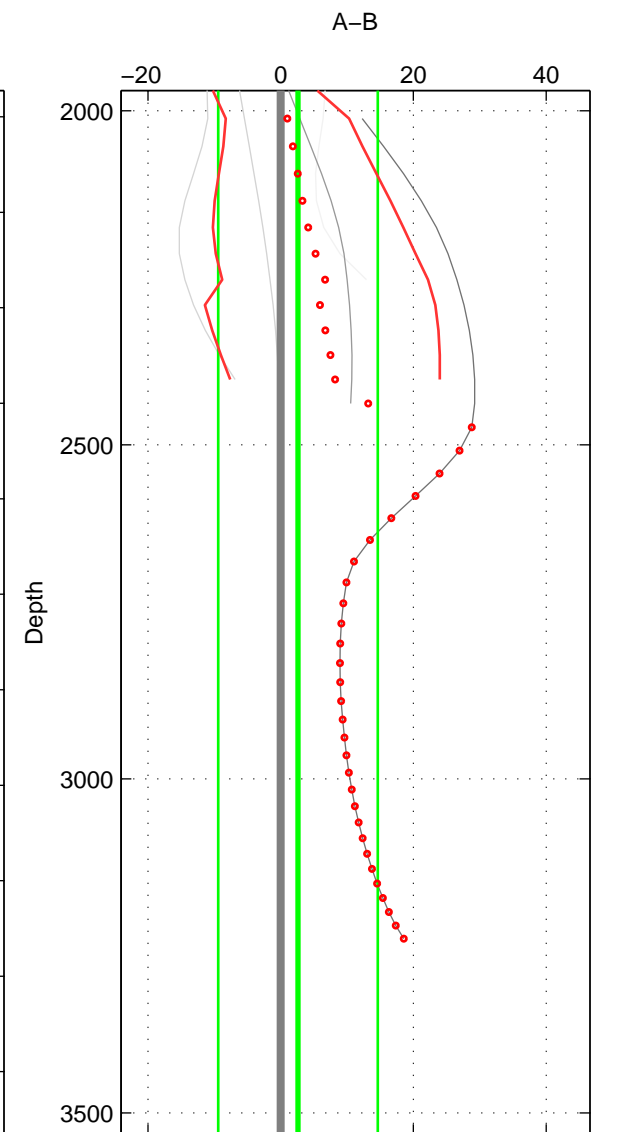

Cruise A (red). Date: Aug 1993 Cruisename: 87-58JH19930730

Cruise B (blue). Date: May 1995 Cruisename: 92-58JH19950427

*** "Favourite" values are means of spaces 1 2 3.

	Offset	O.StDev	Ratio	R.Stdev	Rating
SIGMA:	11.299	8.251	1.005	0.004	3
THETA:	6.023	8.852	1.003	0.004	3
DEPTH:	2.607	12.013	1.001	0.006	3
FAV.:	6.643	9.705	1.003	0.004	3

Profiles of A: 3
 Profiles of B: 6
 Diff profs : 5
 WMoffset (A-B): 11.2993
 WMoffset stdev: 8.2511
 WMratio (A/B): 1.0052
 WMratio stdev: 0.0038314

Quality (1-5): 3

Profiles of A: 3
 Profiles of B: 6
 Diff profs : 5
 WMoffset (A-B): 6.0226
 WMoffset stdev: 8.8525
 WMratio (A/B): 1.0027
 WMratio stdev: 0.0040902

Quality (1-5): 3

Profiles of A: 3
 Profiles of B: 6
 Diff profs : 5
 WMoffset (A-B): 2.6075
 WMoffset stdev: 12.0129
 WMratio (A/B): 1.0012
 WMratio stdev: 0.0055495

Quality (1-5): 3