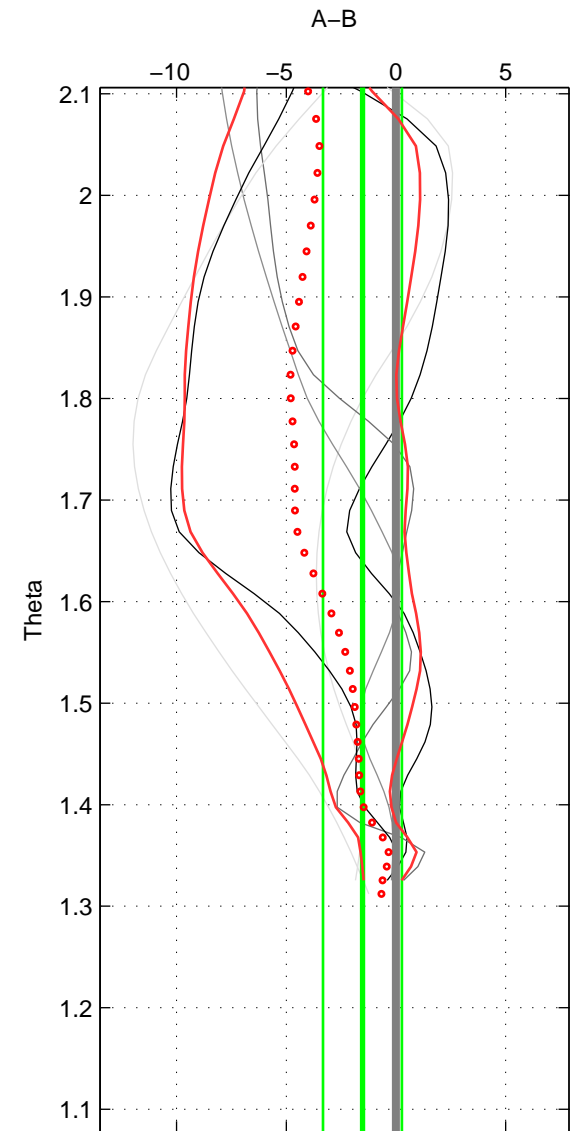

Cruise A (red). Date: Aug 1998 Cruisename: 567-49HO19980718  
 Cruise B (blue). Date: Oct 2008 Cruisename: 615-49NZ20081011

\*\*\* "Favourite" values are means of spaces 1 2.

	Offset	O.StDev	Ratio	R.Stdev	Rating
SIGMA:	-0.632	1.749	1.000	0.001	3
THETA:	-1.525	1.795	0.999	0.001	3
DEPTH:	-6.172	2.534	0.997	0.001	2
FAV. :	-1.079	1.772	1.000	0.001	3

Profiles of A: 3  
 Profiles of B: 4  
 Diff profs : 6  
 WMoffset (A-B): -0.632  
 WMoffset stdev: 1.7491  
 WMratio (A/B): 0.99973  
 WMratio stdev: 0.00074425

Quality (1-5): 3

Profiles of A: 3  
 Profiles of B: 4  
 Diff profs : 6  
 WMoffset (A-B): -1.5252  
 WMoffset stdev: 1.7946  
 WMratio (A/B): 0.99935  
 WMratio stdev: 0.00076357

Quality (1-5): 3

Profiles of A: 3  
 Profiles of B: 4  
 Diff profs : 6  
 WMoffset (A-B): -6.1717  
 WMoffset stdev: 2.5344  
 WMratio (A/B): 0.9974  
 WMratio stdev: 0.0010581

Quality (1-5): 2

Please note that statistics are bad.