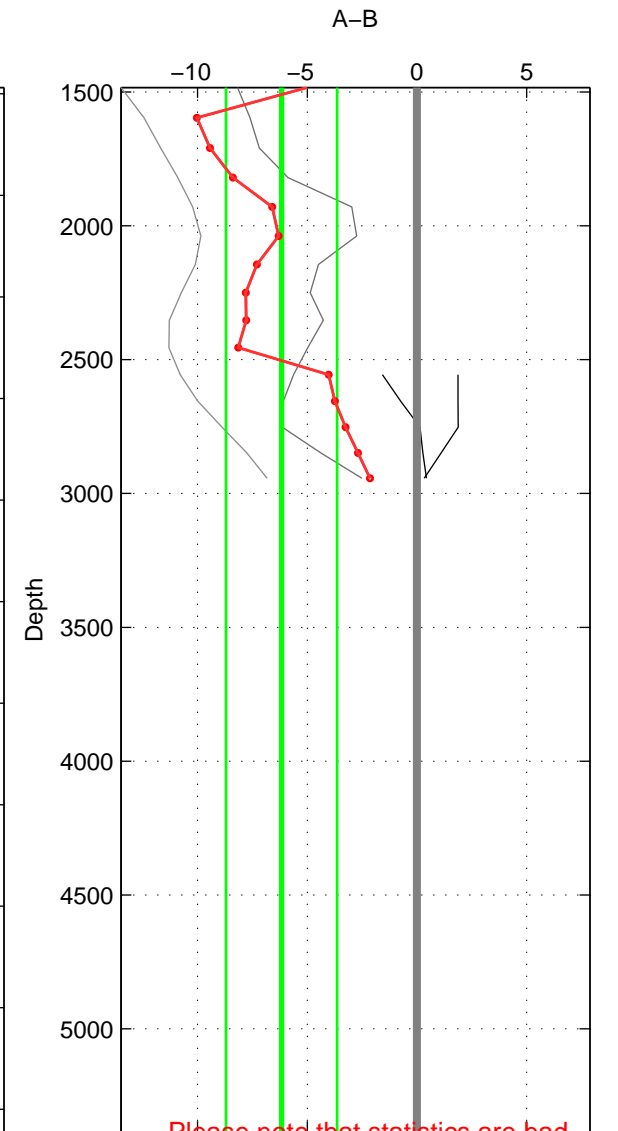

Cruise A (red). Date: Aug 1998 Cruisename: 567-49HO19980718  
 Cruise B (blue). Date: Oct 2008 Cruisename: 615-49NZ20081011

\*\*\* "Favourite" values are means of spaces 1 2.

	Offset	O.StDev	Ratio	R.Stdev	Rating
SIGMA:	-0.632	1.749	1.000	0.001	3
THETA:	-1.525	1.795	0.999	0.001	3
DEPTH:	-6.172	2.534	0.997	0.001	2
FAV. :	-1.079	1.772	1.000	0.001	3

Profiles of A: 3  
 Profiles of B: 4  
 Diff profs : 6  
 WMoffset (A-B): -0.632  
 WMoffset stdev: 1.7491  
 WMratio (A/B): 0.99973  
 WMratio stdev: 0.00074425

Quality (1-5): 3

Profiles of A: 3  
 Profiles of B: 4  
 Diff profs : 6  
 WMoffset (A-B): -1.5252  
 WMoffset stdev: 1.7946  
 WMratio (A/B): 0.99935  
 WMratio stdev: 0.00076357

Quality (1-5): 3

Profiles of A: 3  
 Profiles of B: 4  
 Diff profs : 6  
 WMoffset (A-B): -6.1717  
 WMoffset stdev: 2.5344  
 WMratio (A/B): 0.9974  
 WMratio stdev: 0.0010581

Quality (1-5): 2

Please note that statistics are bad.