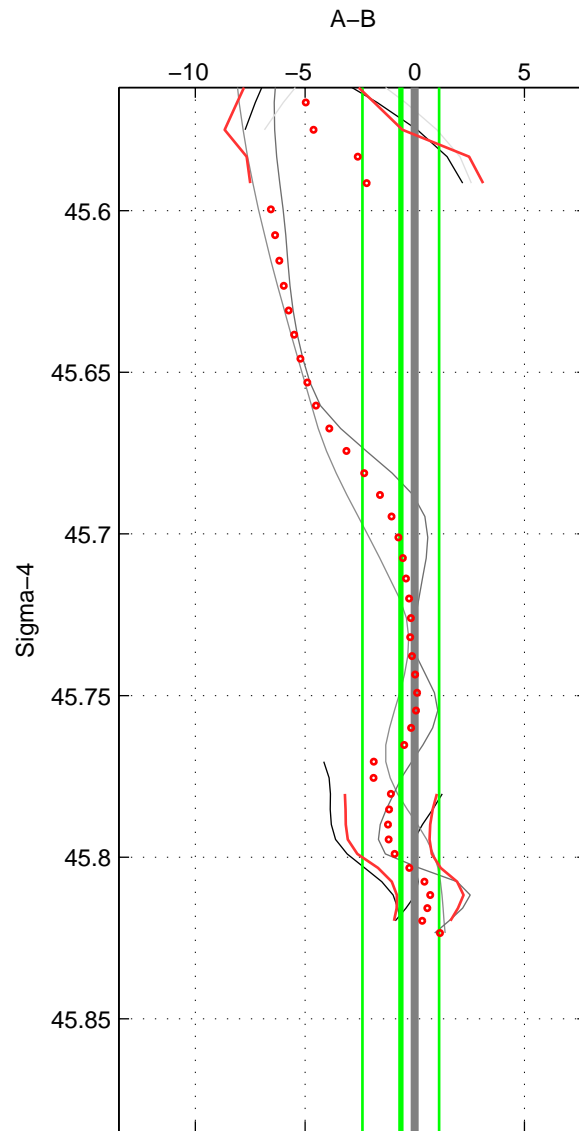

Cruise A (red). Date: Aug 1998 Cruisename: 567-49HO19980718  
 Cruise B (blue). Date: Oct 2008 Cruisename: 615-49NZ20081011

\*\*\* "Favourite" values are means of spaces 1 2.

	Offset	O.StDev	Ratio	R.Stdev	Rating
SIGMA:	-0.632	1.749	1.000	0.001	3
THETA:	-1.525	1.795	0.999	0.001	3
DEPTH:	-6.172	2.534	0.997	0.001	2
FAV. :	-1.079	1.772	1.000	0.001	3

Profiles of A: 3  
 Profiles of B: 4  
 Diff profs : 6  
 WMoffset (A-B): -0.632  
 WMoffset stdev: 1.7491  
 WMratio (A/B): 0.99973  
 WMratio stdev: 0.00074425

Quality (1-5): 3

Profiles of A: 3  
 Profiles of B: 4  
 Diff profs : 6  
 WMoffset (A-B): -1.5252  
 WMoffset stdev: 1.7946  
 WMratio (A/B): 0.99935  
 WMratio stdev: 0.00076357

Quality (1-5): 3

Profiles of A: 3  
 Profiles of B: 4  
 Diff profs : 6  
 WMoffset (A-B): -6.1717  
 WMoffset stdev: 2.5344  
 WMratio (A/B): 0.9974  
 WMratio stdev: 0.0010581

Quality (1-5): 2

Please note that statistics are bad.