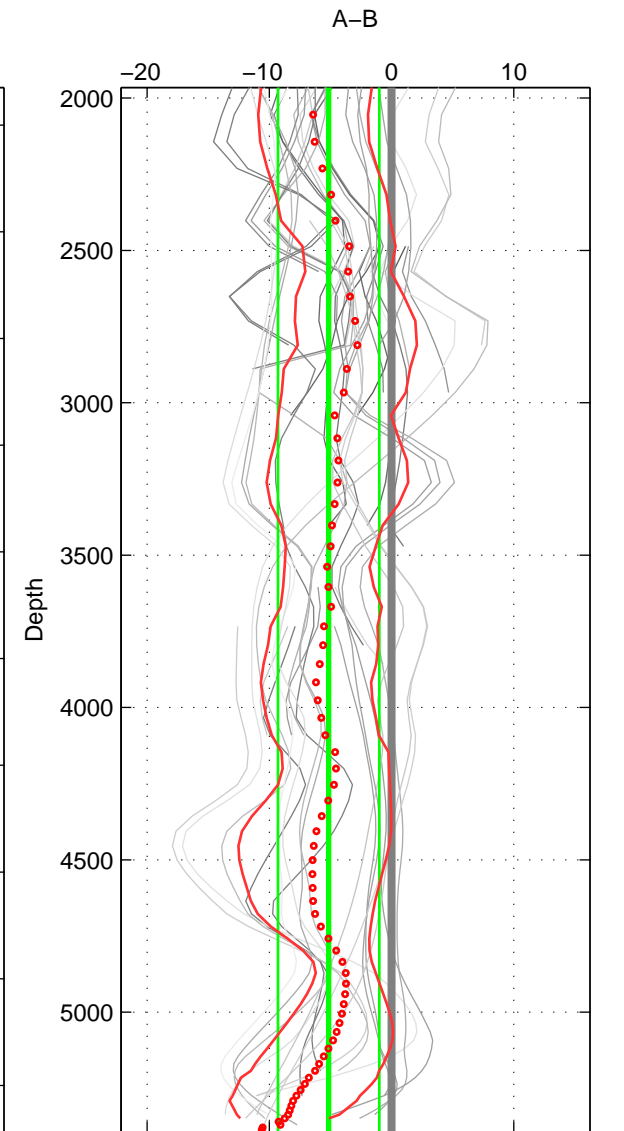

Cruise A (red). Date: May 1995 Cruisename: 185-18HU19950419

Cruise B (blue). Date: May 2012 Cruisename: 246-33AT20120419

\*\*\* "Favourite" values are means of spaces 1 2 3.

	Offset	O.StDev	Ratio	R.Stdev	Rating
SIGMA:	-5.653	3.967	0.997	0.002	5
THETA:	-4.719	3.822	0.998	0.002	5
DEPTH:	-5.146	4.154	0.998	0.002	5
FAV. :	-5.173	3.981	0.998	0.002	5

Profiles of A: 10  
 Profiles of B: 15  
 Diff profs : 48  
 WMoffset (A-B): -5.653  
 WMoffset stdev: 3.9671  
 WMratio (A/B): 0.99739  
 WMratio stdev: 0.0018304

Quality (1-5): 5

Profiles of A: 10  
 Profiles of B: 15  
 Diff profs : 47  
 WMoffset (A-B): -4.7192  
 WMoffset stdev: 3.8217  
 WMratio (A/B): 0.99782  
 WMratio stdev: 0.0017628

Quality (1-5): 5

Profiles of A: 9  
 Profiles of B: 15  
 Diff profs : 39  
 WMoffset (A-B): -5.1465  
 WMoffset stdev: 4.154  
 WMratio (A/B): 0.99763  
 WMratio stdev: 0.0019098

Quality (1-5): 5