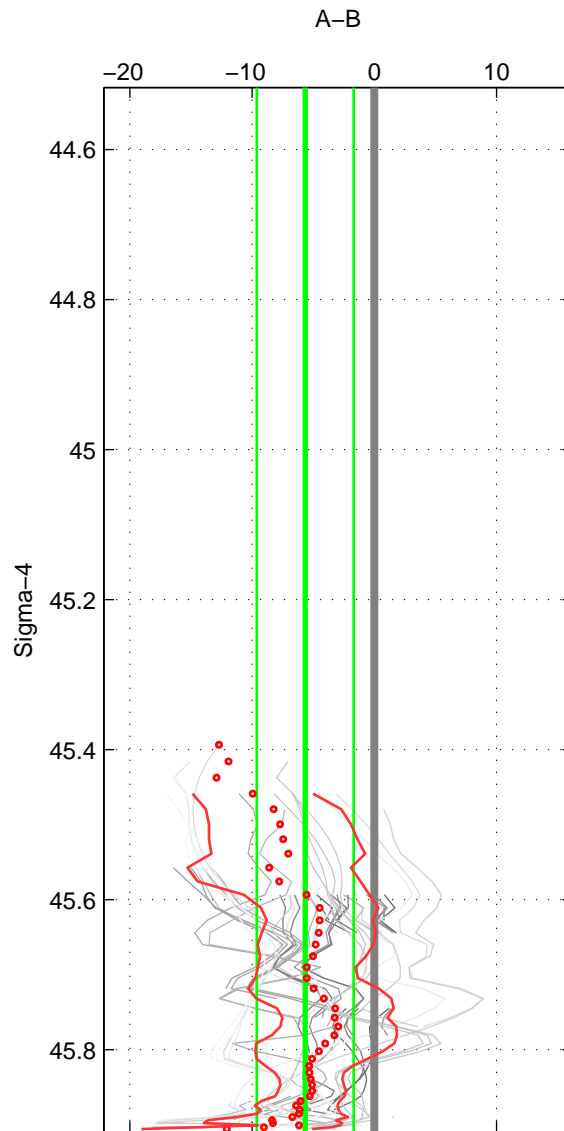

Cruise A (red). Date: May 1995 Cruisename: 185-18HU19950419

Cruise B (blue). Date: May 2012 Cruisename: 246-33AT20120419

\*\*\* "Favourite" values are means of spaces 1 2 3.

	Offset	O.StDev	Ratio	R.Stdev	Rating
SIGMA:	-5.653	3.967	0.997	0.002	5
THETA:	-4.719	3.822	0.998	0.002	5
DEPTH:	-5.146	4.154	0.998	0.002	5
FAV. :	-5.173	3.981	0.998	0.002	5

Profiles of A: 10  
 Profiles of B: 15  
 Diff profs : 48  
 WMoffset (A-B): -5.653  
 WMoffset stdev: 3.9671  
 WMratio (A/B): 0.99739  
 WMratio stdev: 0.0018304

Quality (1-5): 5

Profiles of A: 10  
 Profiles of B: 15  
 Diff profs : 47  
 WMoffset (A-B): -4.7192  
 WMoffset stdev: 3.8217  
 WMratio (A/B): 0.99782  
 WMratio stdev: 0.0017628

Quality (1-5): 5

Profiles of A: 9  
 Profiles of B: 15  
 Diff profs : 39  
 WMoffset (A-B): -5.1465  
 WMoffset stdev: 4.154  
 WMratio (A/B): 0.99763  
 WMratio stdev: 0.0019098

Quality (1-5): 5