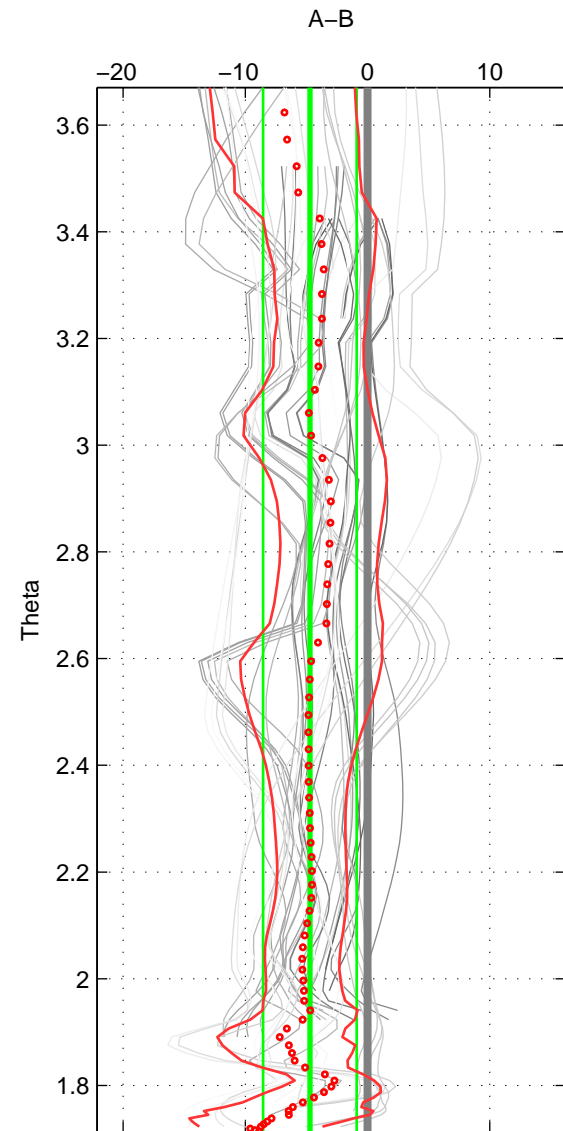

Cruise A (red). Date: May 1995 Cruisename: 185-18HU19950419

Cruise B (blue). Date: May 2012 Cruisename: 246-33AT20120419

\*\*\* "Favourite" values are means of spaces 1 2 3.

	Offset	O.StDev	Ratio	R.Stdev	Rating
SIGMA:	-5.653	3.967	0.997	0.002	5
THETA:	-4.719	3.822	0.998	0.002	5
DEPTH:	-5.146	4.154	0.998	0.002	5
FAV. :	-5.173	3.981	0.998	0.002	5

Profiles of A: 10  
 Profiles of B: 15  
 Diff profs : 48  
 WMoffset (A-B): -5.653  
 WMoffset stdev: 3.9671  
 WMratio (A/B): 0.99739  
 WMratio stdev: 0.0018304

Quality (1-5): 5

Profiles of A: 10  
 Profiles of B: 15  
 Diff profs : 47  
 WMoffset (A-B): -4.7192  
 WMoffset stdev: 3.8217  
 WMratio (A/B): 0.99782  
 WMratio stdev: 0.0017628

Quality (1-5): 5

Profiles of A: 9  
 Profiles of B: 15  
 Diff profs : 39  
 WMoffset (A-B): -5.1465  
 WMoffset stdev: 4.154  
 WMratio (A/B): 0.99763  
 WMratio stdev: 0.0019098

Quality (1-5): 5