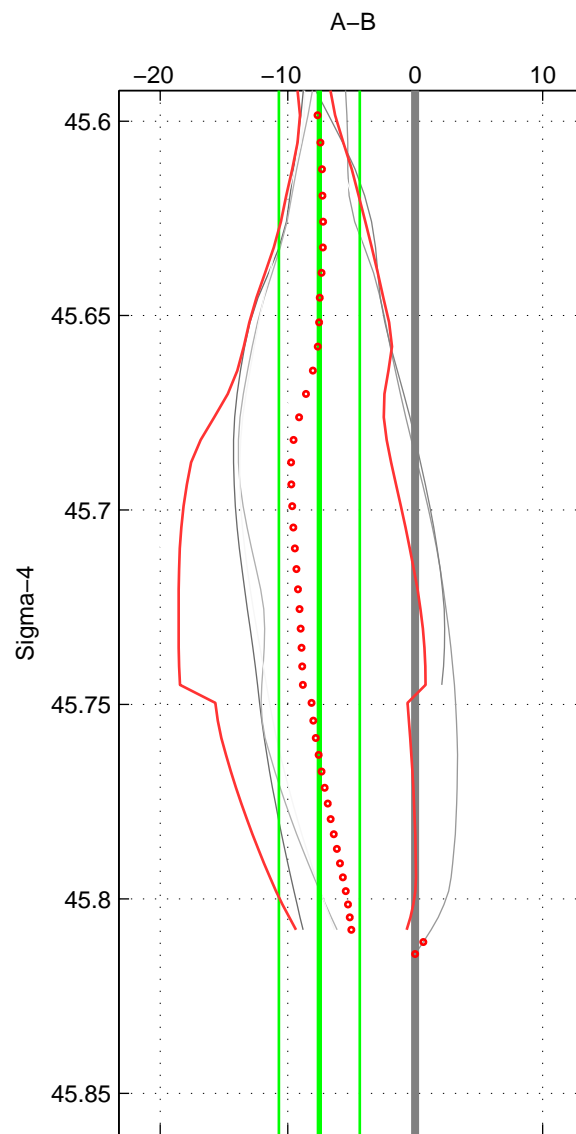

Cruise A (red). Date: May 1989 Cruisename: 236-31AN19890420
 Cruise B (blue). Date: Aug 1993 Cruisename: 251-33MW19930704.1

*** "Favourite" values are means of spaces 1 2.

	Offset	O.StDev	Ratio	R.Stdev	Rating
SIGMA:	-7.519	3.179	0.997	0.001	4
THETA:	-7.507	1.815	0.997	0.001	4
DEPTH:	-2.743	5.907	0.999	0.003	3
FAV.:	-7.513	2.497	0.997	0.001	4

Profiles of A: 3
 Profiles of B: 8
 Diff profs : 6
 WMoffset (A-B): -7.5194
 WMoffset stdev: 3.179
 WMratio (A/B): 0.99651
 WMratio stdev: 0.001476

Quality (1-5): 4

Profiles of A: 3
 Profiles of B: 8
 Diff profs : 6
 WMoffset (A-B): -7.5069
 WMoffset stdev: 1.8146
 WMratio (A/B): 0.99652
 WMratio stdev: 0.00084253

Quality (1-5): 4

Profiles of A: 3
 Profiles of B: 8
 Diff profs : 6
 WMoffset (A-B): -2.7429
 WMoffset stdev: 5.907
 WMratio (A/B): 0.99872
 WMratio stdev: 0.002732

Quality (1-5): 3

Please note that statistics are bad.