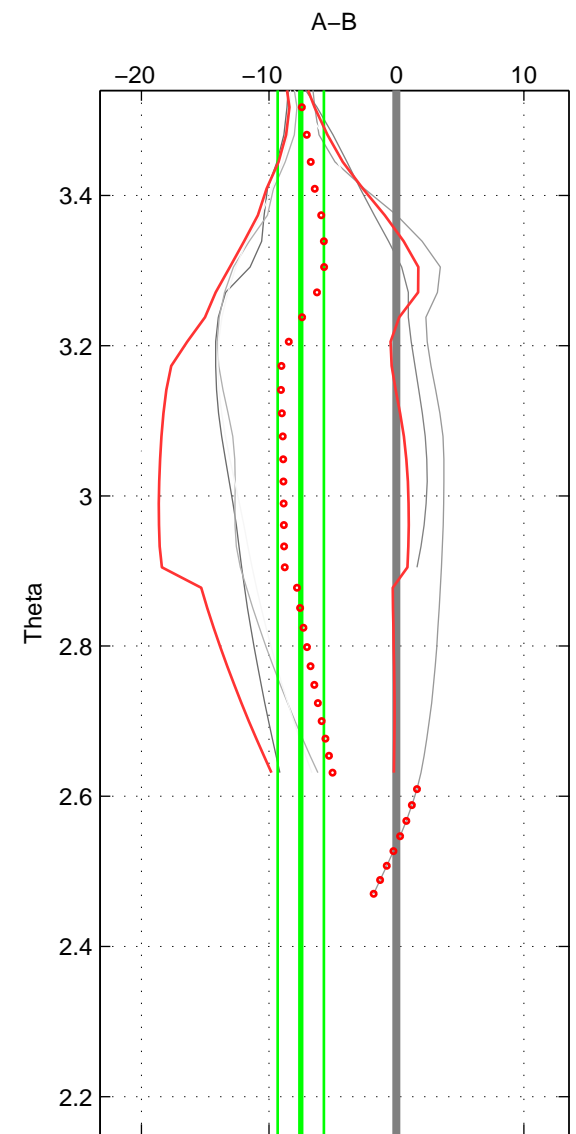

Cruise A (red). Date: May 1989 Cruisename: 236-31AN19890420
 Cruise B (blue). Date: Aug 1993 Cruisename: 251-33MW19930704.1

*** "Favourite" values are means of spaces 1 2.

	Offset	O.StDev	Ratio	R.Stdev	Rating
SIGMA:	-7.519	3.179	0.997	0.001	4
THETA:	-7.507	1.815	0.997	0.001	4
DEPTH:	-2.743	5.907	0.999	0.003	3
FAV.:	-7.513	2.497	0.997	0.001	4

Profiles of A: 3
 Profiles of B: 8
 Diff profs : 6
 WMoffset (A-B): -7.5194
 WMoffset stdev: 3.179
 WMratio (A/B): 0.99651
 WMratio stdev: 0.001476

Quality (1-5): 4

Profiles of A: 3
 Profiles of B: 8
 Diff profs : 6
 WMoffset (A-B): -7.5069
 WMoffset stdev: 1.8146
 WMratio (A/B): 0.99652
 WMratio stdev: 0.00084253

Quality (1-5): 4

Profiles of A: 3
 Profiles of B: 8
 Diff profs : 6
 WMoffset (A-B): -2.7429
 WMoffset stdev: 5.907
 WMratio (A/B): 0.99872
 WMratio stdev: 0.002732

Quality (1-5): 3

Please note that statistics are bad.