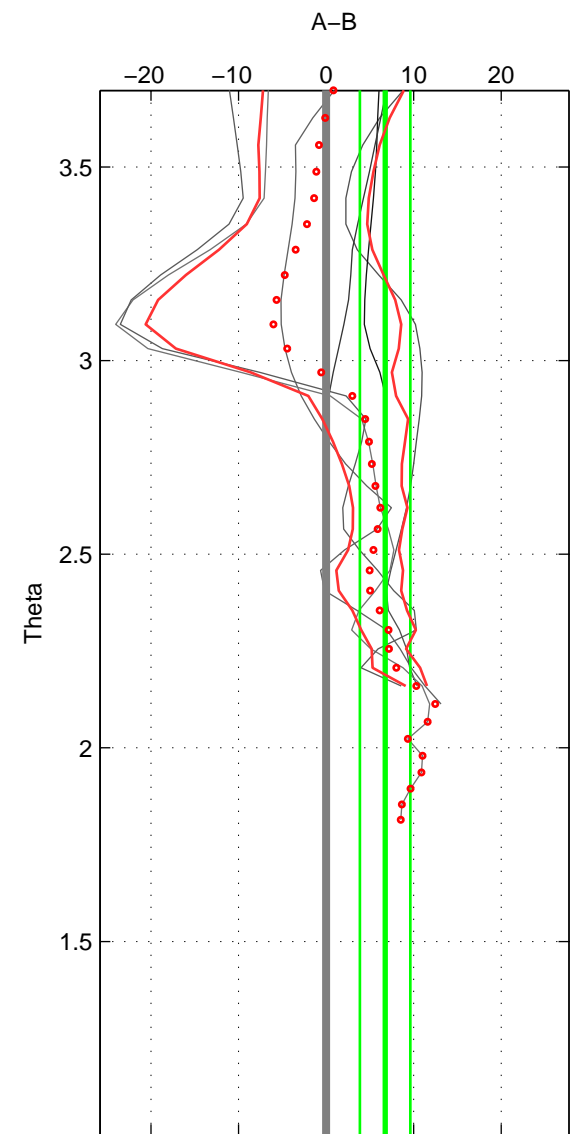

Cruise A (red). Date: Feb 1994 Cruisename: 238-323019940104
 Cruise B (blue). Date: May 1996 Cruisename: 249-33LK19960415

*** "Favourite" values are means of spaces 1 2 3.

	Offset	O.StDev	Ratio	R.Stdev	Rating
SIGMA:	5.776	3.138	1.003	0.001	3
THETA:	6.741	2.881	1.003	0.001	3
DEPTH:	8.306	1.433	1.004	0.001	3
FAV.:	6.941	2.484	1.003	0.001	3

Profiles of A: 8
 Profiles of B: 5
 Diff profs: 6
 WMoffset (A-B): 5.7755
 WMoffset stdev: 3.1381
 WMratio (A/B): 1.0027
 WMratio stdev: 0.0014503

Quality (1-5): 3

Profiles of A: 8
 Profiles of B: 5
 Diff profs: 6
 WMoffset (A-B): 6.7407
 WMoffset stdev: 2.881
 WMratio (A/B): 1.0031
 WMratio stdev: 0.0013301

Quality (1-5): 3

Profiles of A: 8
 Profiles of B: 5
 Diff profs: 6
 WMoffset (A-B): 8.3058
 WMoffset stdev: 1.433
 WMratio (A/B): 1.0038
 WMratio stdev: 0.0006364

Quality (1-5): 3