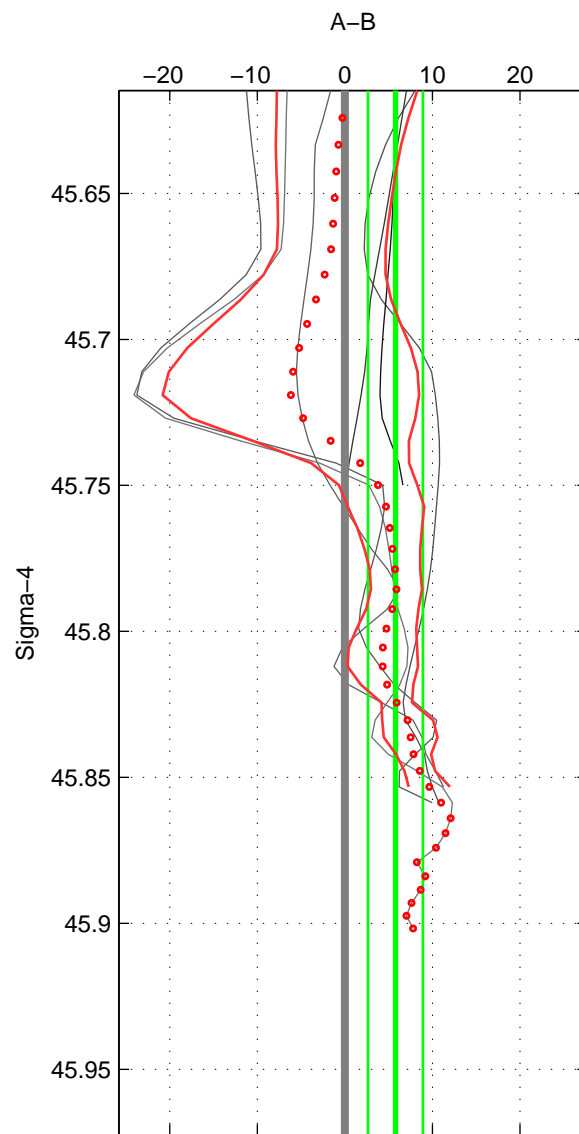

Cruise A (red). Date: Feb 1994 Cruisename: 238-323019940104
 Cruise B (blue). Date: May 1996 Cruisename: 249-33LK19960415

*** "Favourite" values are means of spaces 1 2 3.

	Offset	O.StDev	Ratio	R.Stdev	Rating
SIGMA:	5.776	3.138	1.003	0.001	3
THETA:	6.741	2.881	1.003	0.001	3
DEPTH:	8.306	1.433	1.004	0.001	3
FAV.:	6.941	2.484	1.003	0.001	3

Profiles of A: 8
 Profiles of B: 5
 Diff profs: 6
 WMoffset (A-B): 5.7755
 WMoffset stdev: 3.1381
 WMratio (A/B): 1.0027
 WMratio stdev: 0.0014503

Quality (1-5): 3

Profiles of A: 8
 Profiles of B: 5
 Diff profs: 6
 WMoffset (A-B): 6.7407
 WMoffset stdev: 2.881
 WMratio (A/B): 1.0031
 WMratio stdev: 0.0013301

Quality (1-5): 3

Profiles of A: 8
 Profiles of B: 5
 Diff profs: 6
 WMoffset (A-B): 8.3058
 WMoffset stdev: 1.433
 WMratio (A/B): 1.0038
 WMratio stdev: 0.0006364

Quality (1-5): 3