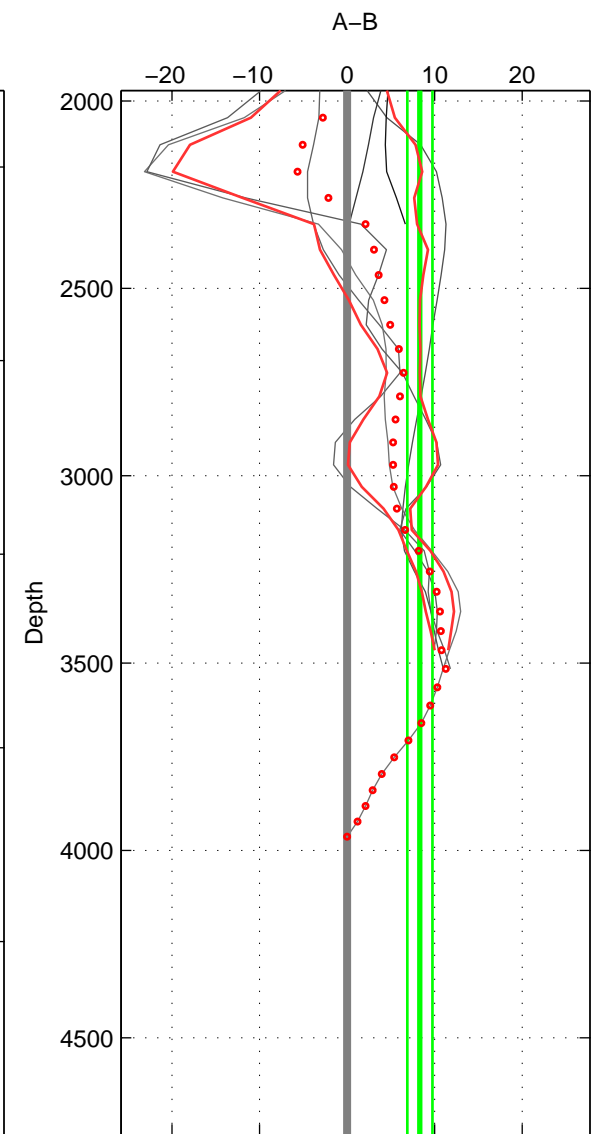

Cruise A (red). Date: Feb 1994 Cruisename: 238-323019940104
 Cruise B (blue). Date: May 1996 Cruisename: 249-33LK19960415

*** "Favourite" values are means of spaces 1 2 3.

	Offset	O.StDev	Ratio	R.Stdev	Rating
SIGMA:	5.776	3.138	1.003	0.001	3
THETA:	6.741	2.881	1.003	0.001	3
DEPTH:	8.306	1.433	1.004	0.001	3
FAV.:	6.941	2.484	1.003	0.001	3

Profiles of A: 8
 Profiles of B: 5
 Diff profs: 6
 WMoffset (A-B): 5.7755
 WMoffset stdev: 3.1381
 WMratio (A/B): 1.0027
 WMratio stdev: 0.0014503

Quality (1-5): 3

Profiles of A: 8
 Profiles of B: 5
 Diff profs: 6
 WMoffset (A-B): 6.7407
 WMoffset stdev: 2.881
 WMratio (A/B): 1.0031
 WMratio stdev: 0.0013301

Quality (1-5): 3

Profiles of A: 8
 Profiles of B: 5
 Diff profs: 6
 WMoffset (A-B): 8.3058
 WMoffset stdev: 1.433
 WMratio (A/B): 1.0038
 WMratio stdev: 0.0006364

Quality (1-5): 3