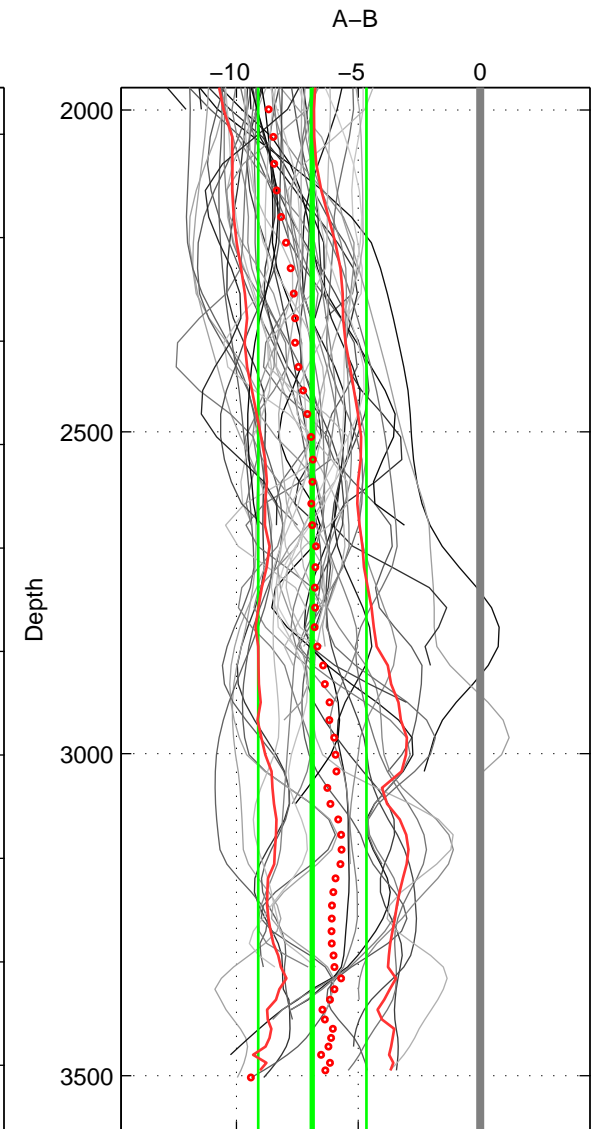

Cruise A (red). Date: Jul 1997 Cruisename: 154-06MT19970707

Cruise B (blue). Date: May 2010 Cruisename: 201-18HU20100513

\*\*\* "Favourite" values are means of spaces 1 2 3.

	Offset	O.StDev	Ratio	R.Stdev	Rating
SIGMA:	-6.887	1.960	0.997	0.001	4
THETA:	-6.623	1.978	0.997	0.001	4
DEPTH:	-6.887	2.221	0.997	0.001	4
FAV. :	-6.799	2.053	0.997	0.001	4

Profiles of A: 10  
 Profiles of B: 15  
 Diff profs : 54  
 WMoffset (A-B): -6.8873  
 WMoffset stdev: 1.96  
 WMratio (A/B): 0.99681  
 WMratio stdev: 0.00090527

Quality (1-5): 4

Profiles of A: 10  
 Profiles of B: 15  
 Diff profs : 52  
 WMoffset (A-B): -6.6234  
 WMoffset stdev: 1.9779  
 WMratio (A/B): 0.99694  
 WMratio stdev: 0.0009139

Quality (1-5): 4

Profiles of A: 10  
 Profiles of B: 15  
 Diff profs : 54  
 WMoffset (A-B): -6.8866  
 WMoffset stdev: 2.2207  
 WMratio (A/B): 0.99681  
 WMratio stdev: 0.0010259

Quality (1-5): 4