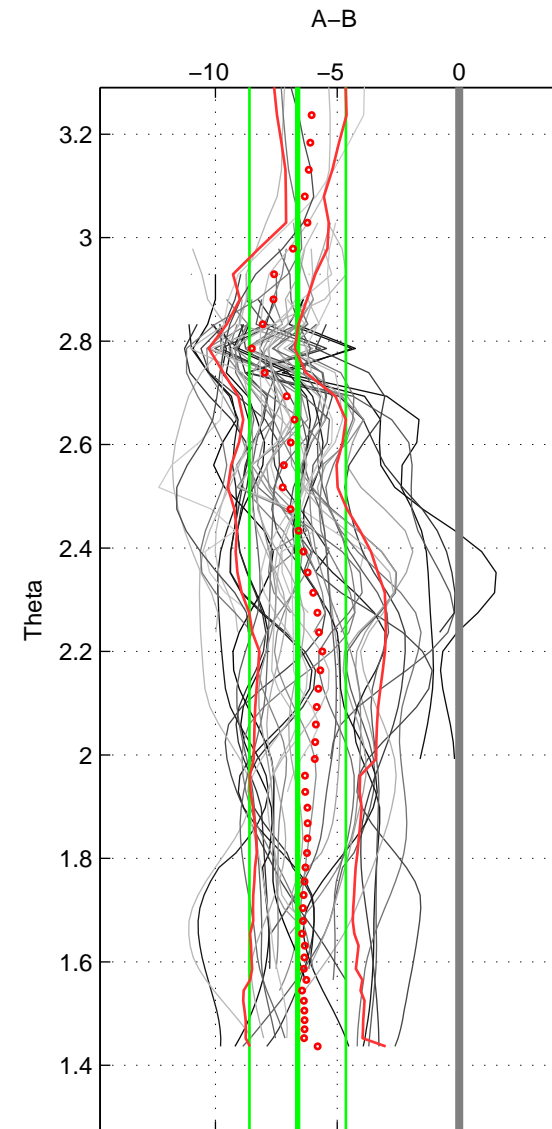

Cruise A (red). Date: Jul 1997 Cruisename: 154-06MT19970707

Cruise B (blue). Date: May 2010 Cruisename: 201-18HU20100513

\*\*\* "Favourite" values are means of spaces 1 2 3.

	Offset	O.StDev	Ratio	R.Stdev	Rating
SIGMA:	-6.887	1.960	0.997	0.001	4
THETA:	-6.623	1.978	0.997	0.001	4
DEPTH:	-6.887	2.221	0.997	0.001	4
FAV. :	-6.799	2.053	0.997	0.001	4

Profiles of A: 10  
 Profiles of B: 15  
 Diff profs : 54  
 WMoffset (A-B): -6.8873  
 WMoffset stdev: 1.96  
 WMratio (A/B): 0.99681  
 WMratio stdev: 0.00090527

Quality (1-5): 4

Profiles of A: 10  
 Profiles of B: 15  
 Diff profs : 52  
 WMoffset (A-B): -6.6234  
 WMoffset stdev: 1.9779  
 WMratio (A/B): 0.99694  
 WMratio stdev: 0.0009139

Quality (1-5): 4

Profiles of A: 10  
 Profiles of B: 15  
 Diff profs : 54  
 WMoffset (A-B): -6.8866  
 WMoffset stdev: 2.2207  
 WMratio (A/B): 0.99681  
 WMratio stdev: 0.0010259

Quality (1-5): 4