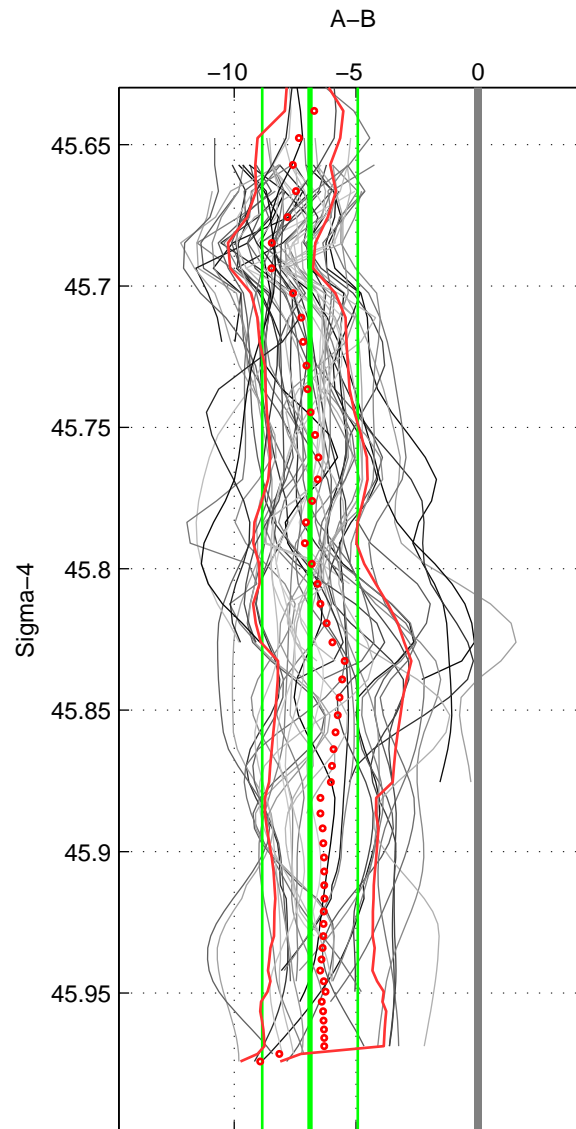

Cruise A (red). Date: Jul 1997 Cruisename: 154-06MT19970707

Cruise B (blue). Date: May 2010 Cruisename: 201-18HU20100513

\*\*\* "Favourite" values are means of spaces 1 2 3.

	Offset	O.StDev	Ratio	R.Stdev	Rating
SIGMA:	-6.887	1.960	0.997	0.001	4
THETA:	-6.623	1.978	0.997	0.001	4
DEPTH:	-6.887	2.221	0.997	0.001	4
FAV. :	-6.799	2.053	0.997	0.001	4

Profiles of A: 10  
 Profiles of B: 15  
 Diff profs : 54  
 WMoffset (A-B): -6.8873  
 WMoffset stdev: 1.96  
 WMratio (A/B): 0.99681  
 WMratio stdev: 0.00090527

Quality (1-5): 4

Profiles of A: 10  
 Profiles of B: 15  
 Diff profs : 52  
 WMoffset (A-B): -6.6234  
 WMoffset stdev: 1.9779  
 WMratio (A/B): 0.99694  
 WMratio stdev: 0.0009139

Quality (1-5): 4

Profiles of A: 10  
 Profiles of B: 15  
 Diff profs : 54  
 WMoffset (A-B): -6.8866  
 WMoffset stdev: 2.2207  
 WMratio (A/B): 0.99681  
 WMratio stdev: 0.0010259

Quality (1-5): 4