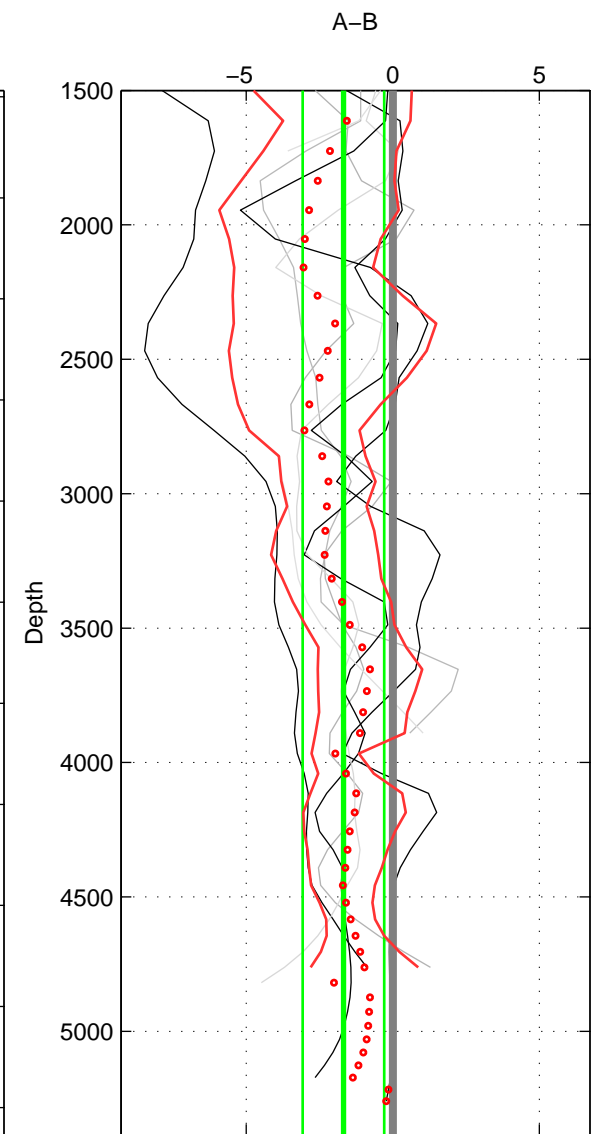

Cruise A (red). Date: Oct 2004 Cruisename: 602-49NZ20041013

Cruise B (blue). Date: Oct 2008 Cruisename: 615-49NZ20081011

\*\*\* "Favourite" values are means of spaces 1 2.

	Offset	O.StDev	Ratio	R.Stdev	Rating
SIGMA:	-0.383	1.078	1.000	0.000	5
THETA:	-0.755	1.438	1.000	0.001	5
DEPTH:	-1.682	1.389	0.999	0.001	4
FAV.:	-0.569	1.258	1.000	0.001	5

Profiles of A: 3  
 Profiles of B: 7  
 Diff profs : 7  
 WMoffset (A-B): -0.38321  
 WMoffset stdev: 1.0781  
 WMratio (A/B): 0.99984  
 WMratio stdev: 0.0004579

Quality (1-5): 5

Profiles of A: 3  
 Profiles of B: 7  
 Diff profs : 7  
 WMoffset (A-B): -0.7549  
 WMoffset stdev: 1.438  
 WMratio (A/B): 0.99968  
 WMratio stdev: 0.00061141

Quality (1-5): 5

Profiles of A: 3  
 Profiles of B: 7  
 Diff profs : 7  
 WMoffset (A-B): -1.6824  
 WMoffset stdev: 1.3892  
 WMratio (A/B): 0.99928  
 WMratio stdev: 0.00059586

Quality (1-5): 4