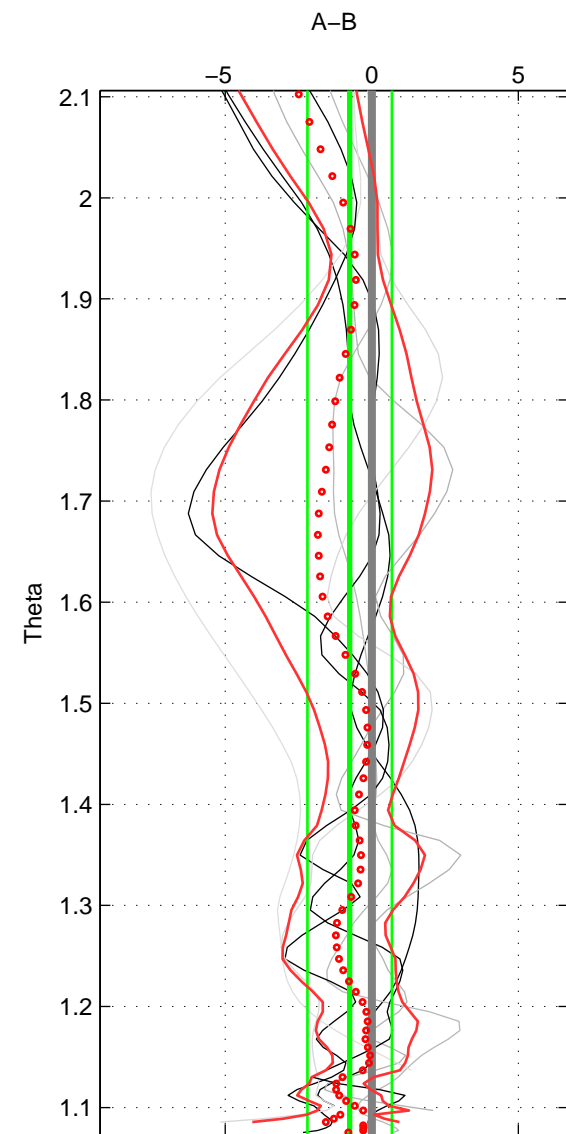

Cruise A (red). Date: Oct 2004 Cruisename: 602-49NZ20041013

Cruise B (blue). Date: Oct 2008 Cruisename: 615-49NZ20081011

\*\*\* "Favourite" values are means of spaces 1 2.

	Offset	O.StDev	Ratio	R.Stdev	Rating
SIGMA:	-0.383	1.078	1.000	0.000	5
THETA:	-0.755	1.438	1.000	0.001	5
DEPTH:	-1.682	1.389	0.999	0.001	4
FAV.:	-0.569	1.258	1.000	0.001	5

Profiles of A: 3  
 Profiles of B: 7  
 Diff profs : 7  
 WMoffset (A-B): -0.38321  
 WMoffset stdev: 1.0781  
 WMratio (A/B): 0.99984  
 WMratio stdev: 0.0004579

Quality (1-5): 5

Profiles of A: 3  
 Profiles of B: 7  
 Diff profs : 7  
 WMoffset (A-B): -0.7549  
 WMoffset stdev: 1.438  
 WMratio (A/B): 0.99968  
 WMratio stdev: 0.00061141

Quality (1-5): 5

Profiles of A: 3  
 Profiles of B: 7  
 Diff profs : 7  
 WMoffset (A-B): -1.6824  
 WMoffset stdev: 1.3892  
 WMratio (A/B): 0.99928  
 WMratio stdev: 0.00059586

Quality (1-5): 4