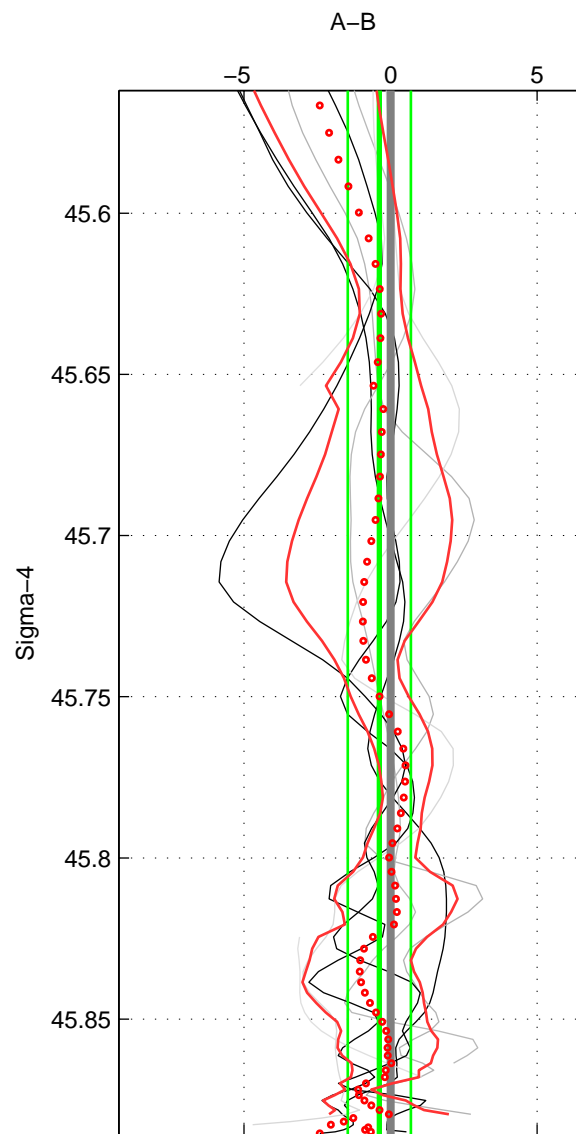

Cruise A (red). Date: Oct 2004 Cruisename: 602-49NZ20041013

Cruise B (blue). Date: Oct 2008 Cruisename: 615-49NZ20081011

\*\*\* "Favourite" values are means of spaces 1 2.

	Offset	O.StDev	Ratio	R.Stdev	Rating
SIGMA:	-0.383	1.078	1.000	0.000	5
THETA:	-0.755	1.438	1.000	0.001	5
DEPTH:	-1.682	1.389	0.999	0.001	4
FAV.:	-0.569	1.258	1.000	0.001	5

Profiles of A: 3  
 Profiles of B: 7  
 Diff profs : 7  
 WMoffset (A-B): -0.38321  
 WMoffset stdev: 1.0781  
 WMratio (A/B): 0.99984  
 WMratio stdev: 0.0004579

Quality (1-5): 5

Profiles of A: 3  
 Profiles of B: 7  
 Diff profs : 7  
 WMoffset (A-B): -0.7549  
 WMoffset stdev: 1.438  
 WMratio (A/B): 0.99968  
 WMratio stdev: 0.00061141

Quality (1-5): 5

Profiles of A: 3  
 Profiles of B: 7  
 Diff profs : 7  
 WMoffset (A-B): -1.6824  
 WMoffset stdev: 1.3892  
 WMratio (A/B): 0.99928  
 WMratio stdev: 0.00059586

Quality (1-5): 4