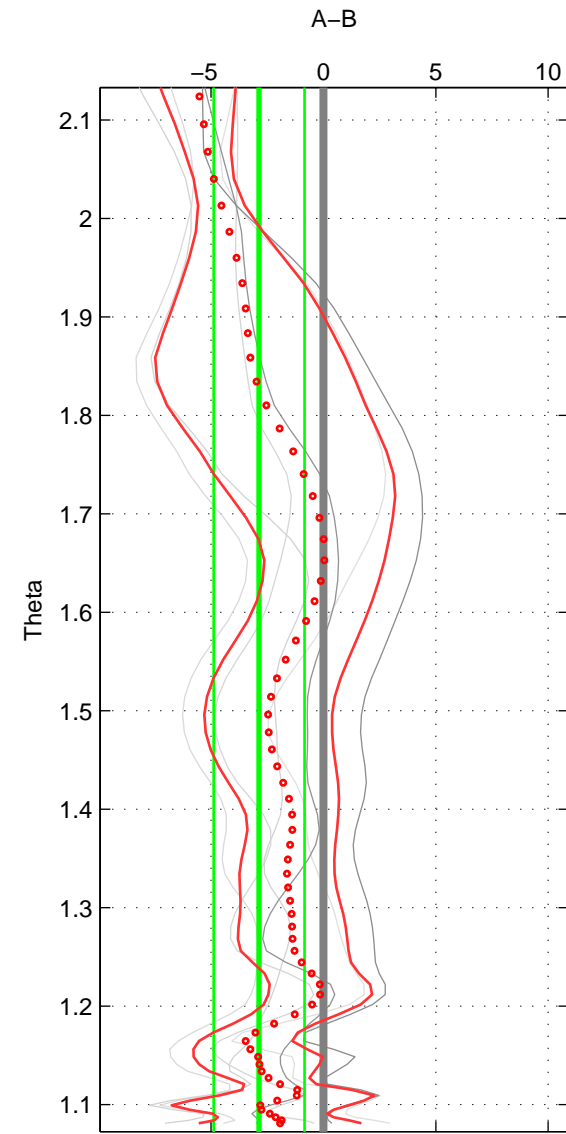

Cruise A (red). Date: Sep 1992 Cruisename: 494-322019920816  
 Cruise B (blue). Date: Oct 2007 Cruisename: 613-49NZ20071008

\*\*\* "Favourite" values are means of spaces 1 2 3.

	Offset	O.StDev	Ratio	R.Stdev	Rating
SIGMA:	-3.083	2.000	0.999	0.001	3
THETA:	-2.863	2.021	0.999	0.001	3
DEPTH:	-2.228	2.193	0.999	0.001	3
FAV. :	-2.725	2.071	0.999	0.001	3

Profiles of A: 2  
 Profiles of B: 3  
 Diff profs : 6  
 WMoffset (A-B): -3.0827  
 WMoffset stdev: 2.0004  
 WMratio (A/B): 0.99869  
 WMratio stdev: 0.00084271

Quality (1-5): 3

Profiles of A: 2  
 Profiles of B: 3  
 Diff profs : 6  
 WMoffset (A-B): -2.8634  
 WMoffset stdev: 2.0208  
 WMratio (A/B): 0.99878  
 WMratio stdev: 0.00085378

Quality (1-5): 3

Profiles of A: 2  
 Profiles of B: 3  
 Diff profs : 6  
 WMoffset (A-B): -2.2284  
 WMoffset stdev: 2.1931  
 WMratio (A/B): 0.99904  
 WMratio stdev: 0.00093345

Quality (1-5): 3