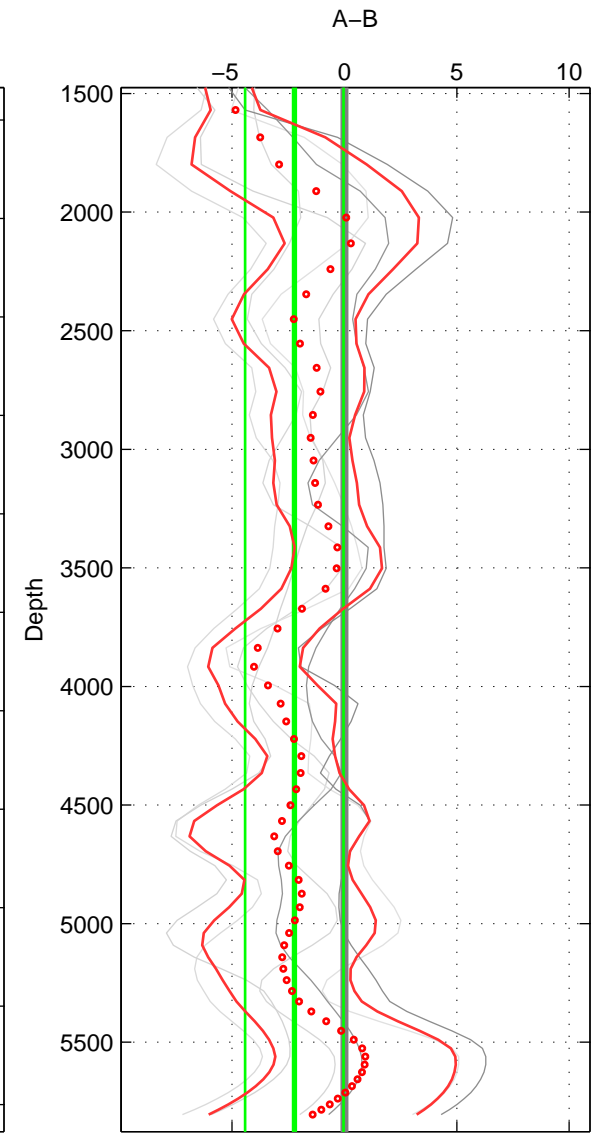

Cruise A (red). Date: Sep 1992 Cruisename: 494-322019920816  
 Cruise B (blue). Date: Oct 2007 Cruisename: 613-49NZ20071008

\*\*\* "Favourite" values are means of spaces 1 2 3.

	Offset	O.StDev	Ratio	R.Stdev	Rating
SIGMA:	-3.083	2.000	0.999	0.001	3
THETA:	-2.863	2.021	0.999	0.001	3
DEPTH:	-2.228	2.193	0.999	0.001	3
FAV. :	-2.725	2.071	0.999	0.001	3

Profiles of A: 2  
 Profiles of B: 3  
 Diff profs : 6  
 WMoffset (A-B): -3.0827  
 WMoffset stdev: 2.0004  
 WMratio (A/B): 0.99869  
 WMratio stdev: 0.00084271

Quality (1-5): 3

Profiles of A: 2  
 Profiles of B: 3  
 Diff profs : 6  
 WMoffset (A-B): -2.8634  
 WMoffset stdev: 2.0208  
 WMratio (A/B): 0.99878  
 WMratio stdev: 0.00085378

Quality (1-5): 3

Profiles of A: 2  
 Profiles of B: 3  
 Diff profs : 6  
 WMoffset (A-B): -2.2284  
 WMoffset stdev: 2.1931  
 WMratio (A/B): 0.99904  
 WMratio stdev: 0.00093345

Quality (1-5): 3