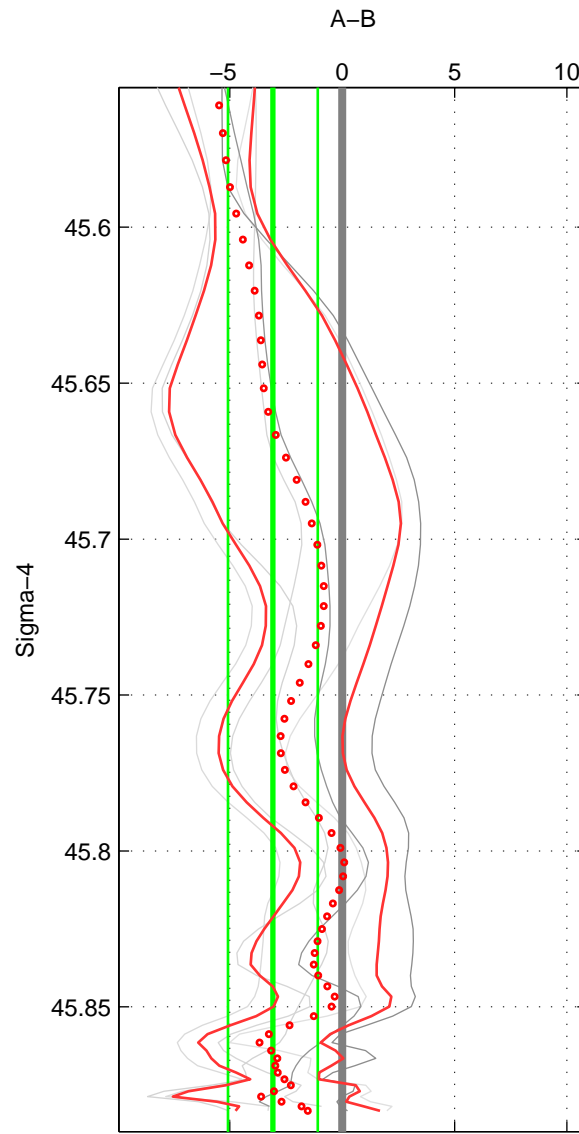

Cruise A (red). Date: Sep 1992 Cruisename: 494-322019920816  
 Cruise B (blue). Date: Oct 2007 Cruisename: 613-49NZ20071008

\*\*\* "Favourite" values are means of spaces 1 2 3.

	Offset	O.StDev	Ratio	R.Stdev	Rating
SIGMA:	-3.083	2.000	0.999	0.001	3
THETA:	-2.863	2.021	0.999	0.001	3
DEPTH:	-2.228	2.193	0.999	0.001	3
FAV. :	-2.725	2.071	0.999	0.001	3

Profiles of A: 2  
 Profiles of B: 3  
 Diff profs : 6  
 WMoffset (A-B): -3.0827  
 WMoffset stdev: 2.0004  
 WMratio (A/B): 0.99869  
 WMratio stdev: 0.00084271

Quality (1-5): 3

Profiles of A: 2  
 Profiles of B: 3  
 Diff profs : 6  
 WMoffset (A-B): -2.8634  
 WMoffset stdev: 2.0208  
 WMratio (A/B): 0.99878  
 WMratio stdev: 0.00085378

Quality (1-5): 3

Profiles of A: 2  
 Profiles of B: 3  
 Diff profs : 6  
 WMoffset (A-B): -2.2284  
 WMoffset stdev: 2.1931  
 WMratio (A/B): 0.99904  
 WMratio stdev: 0.00093345

Quality (1-5): 3