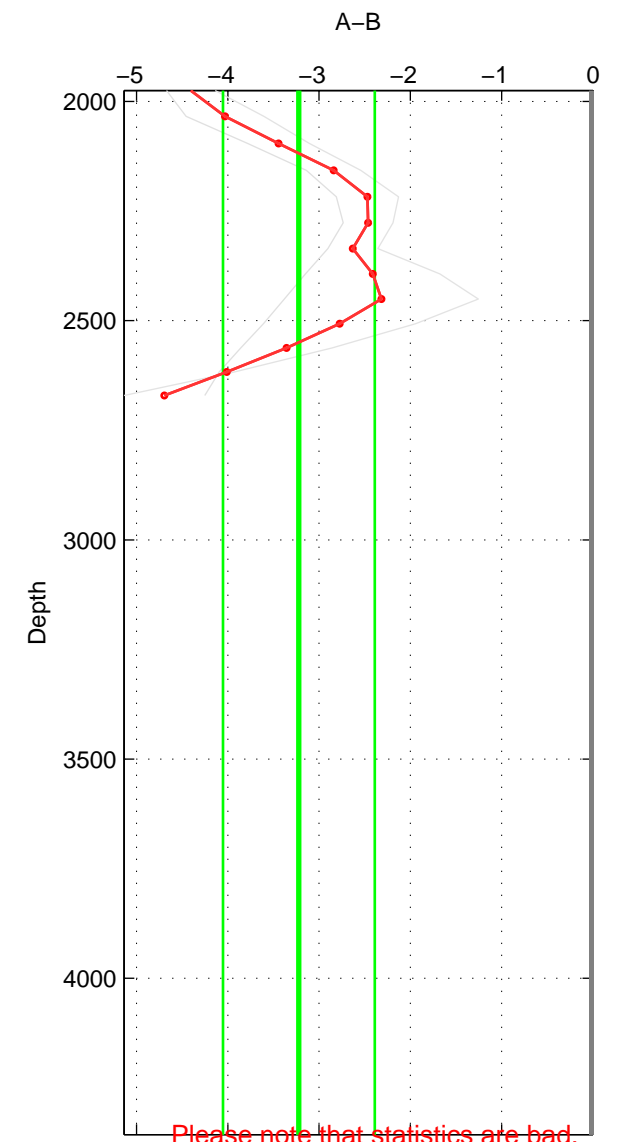

Cruise A (red). Date: Aug 1993 Cruisename: 251-33MW19930704.1

Cruise B (blue). Date: May 1990 Cruisename: 311-74DI19900515

*** "Favourite" values are those of space 3.

	Offset	O.StDev	Ratio	R.Stdev	Rating
SIGMA:	NaN	NaN	NaN	NaN	NaN
THETA:	NaN	NaN	NaN	NaN	NaN
DEPTH:	-3.221	0.831	0.999	0.000	2
FAV.:	-3.221	0.831	0.999	0.000	2

Profiles of A: 4
 Profiles of B: 1
 Diff profs : 2
 WMOffset (A-B): -3.2211
 WMOffset stdev: 0.83068
 WMratio (A/B): 0.99851
 WMratio stdev: 0.00038354

Quality (1-5): 2