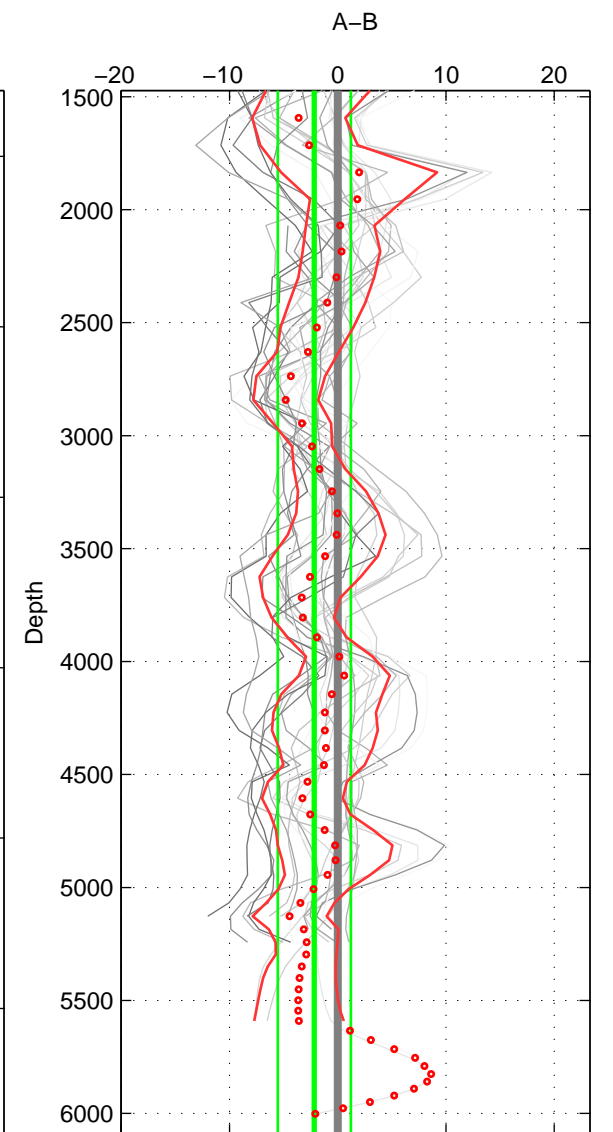

Cruise A (red). Date: Jun 2005 Cruisename: 605-49NZ20050525

Cruise B (blue). Date: Aug 2012 Cruisename: 627-49RY20120726

\*\*\* "Favourite" values are means of spaces 1 2 3.

	Offset	O.StDev	Ratio	R.Stdev	Rating
SIGMA:	-1.947	3.681	0.999	0.002	5
THETA:	-2.036	3.821	0.999	0.002	5
DEPTH:	-2.162	3.375	0.999	0.001	5
FAV. :	-2.049	3.626	0.999	0.002	5

Profiles of A: 7  
 Profiles of B: 6  
 Diff profs : 28  
 WMoffset (A-B): -1.9471  
 WMoffset stdev: 3.6809  
 WMratio (A/B): 0.99917  
 WMratio stdev: 0.0015659

Quality (1-5): 5

Profiles of A: 7  
 Profiles of B: 6  
 Diff profs : 28  
 WMoffset (A-B): -2.036  
 WMoffset stdev: 3.821  
 WMratio (A/B): 0.99914  
 WMratio stdev: 0.0016271

Quality (1-5): 5

Profiles of A: 7  
 Profiles of B: 6  
 Diff profs : 28  
 WMoffset (A-B): -2.1624  
 WMoffset stdev: 3.3751  
 WMratio (A/B): 0.99908  
 WMratio stdev: 0.0014438

Quality (1-5): 5