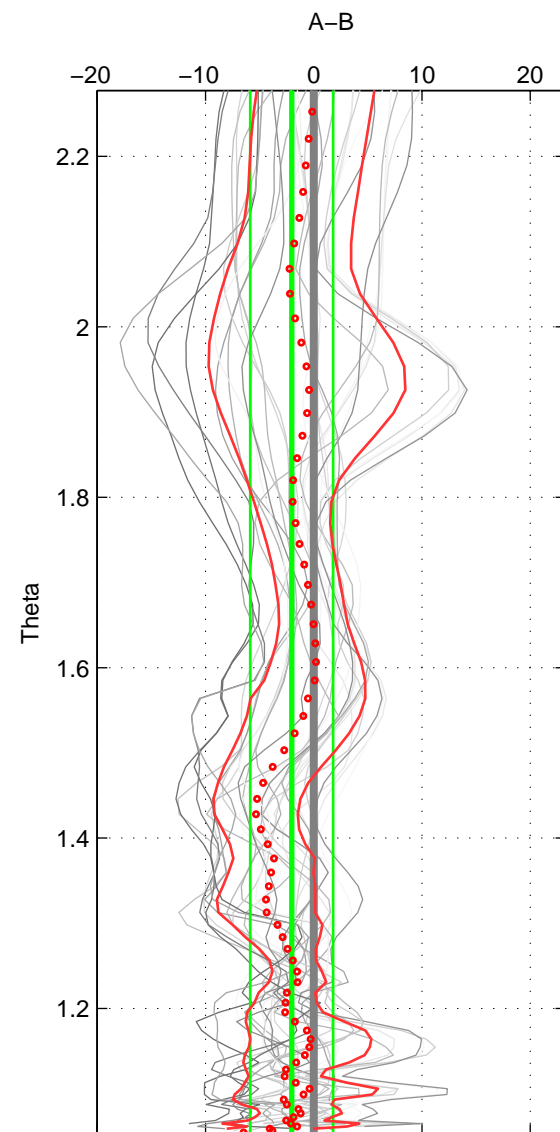

Cruise A (red). Date: Jun 2005 Cruisename: 605-49NZ20050525

Cruise B (blue). Date: Aug 2012 Cruisename: 627-49RY20120726

\*\*\* "Favourite" values are means of spaces 1 2 3.

	Offset	O.StDev	Ratio	R.Stdev	Rating
SIGMA:	-1.947	3.681	0.999	0.002	5
THETA:	-2.036	3.821	0.999	0.002	5
DEPTH:	-2.162	3.375	0.999	0.001	5
FAV. :	-2.049	3.626	0.999	0.002	5

Profiles of A: 7  
 Profiles of B: 6  
 Diff profs : 28  
 WMoffset (A-B): -1.9471  
 WMoffset stdev: 3.6809  
 WMratio (A/B): 0.99917  
 WMratio stdev: 0.0015659

Quality (1-5): 5

Profiles of A: 7  
 Profiles of B: 6  
 Diff profs : 28  
 WMoffset (A-B): -2.036  
 WMoffset stdev: 3.821  
 WMratio (A/B): 0.99914  
 WMratio stdev: 0.0016271

Quality (1-5): 5

Profiles of A: 7  
 Profiles of B: 6  
 Diff profs : 28  
 WMoffset (A-B): -2.1624  
 WMoffset stdev: 3.3751  
 WMratio (A/B): 0.99908  
 WMratio stdev: 0.0014438

Quality (1-5): 5