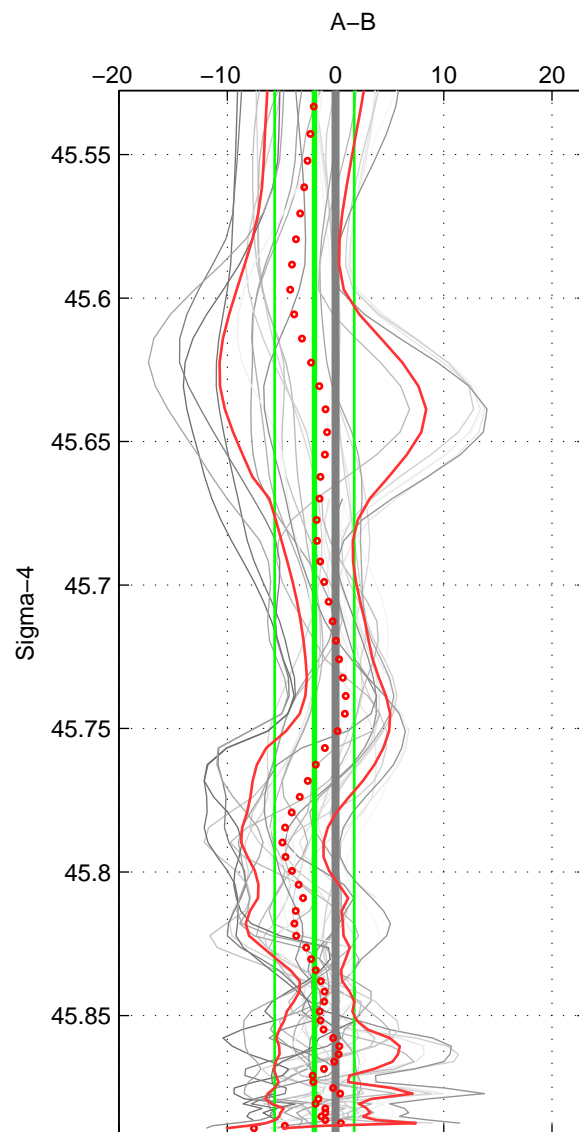

Cruise A (red). Date: Jun 2005 Cruisename: 605-49NZ20050525

Cruise B (blue). Date: Aug 2012 Cruisename: 627-49RY20120726

\*\*\* "Favourite" values are means of spaces 1 2 3.

	Offset	O.StDev	Ratio	R.Stdev	Rating
SIGMA:	-1.947	3.681	0.999	0.002	5
THETA:	-2.036	3.821	0.999	0.002	5
DEPTH:	-2.162	3.375	0.999	0.001	5
FAV. :	-2.049	3.626	0.999	0.002	5

Profiles of A: 7  
 Profiles of B: 6  
 Diff profs : 28  
 WMoffset (A-B): -1.9471  
 WMoffset stdev: 3.6809  
 WMratio (A/B): 0.99917  
 WMratio stdev: 0.0015659

Quality (1-5): 5

Profiles of A: 7  
 Profiles of B: 6  
 Diff profs : 28  
 WMoffset (A-B): -2.036  
 WMoffset stdev: 3.821  
 WMratio (A/B): 0.99914  
 WMratio stdev: 0.0016271

Quality (1-5): 5

Profiles of A: 7  
 Profiles of B: 6  
 Diff profs : 28  
 WMoffset (A-B): -2.1624  
 WMoffset stdev: 3.3751  
 WMratio (A/B): 0.99908  
 WMratio stdev: 0.0014438

Quality (1-5): 5