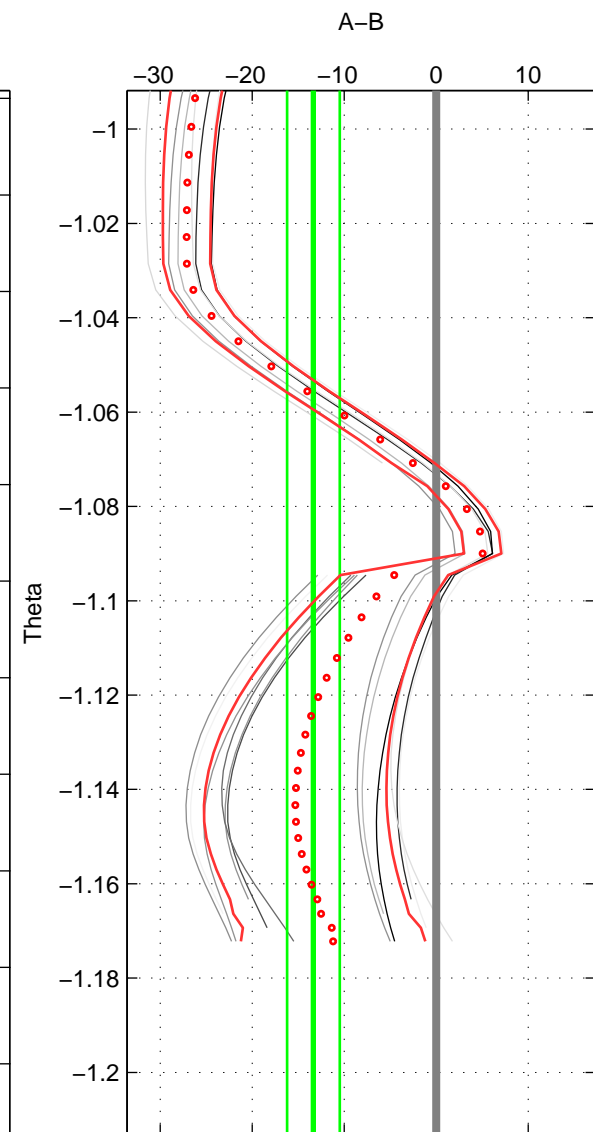

Cruise A (red). Date: Nov 1996 Cruisename: 74-58AA19961121

Cruise B (blue). Date: Aug 1993 Cruisename: 87-58JH19930730

\*\*\* "Favourite" values are means of spaces 1 2 3.

	Offset	O.StDev	Ratio	R.Stdev	Rating
SIGMA:	-8.791	2.290	0.996	0.001	2
THETA:	-13.357	2.865	0.994	0.001	2
DEPTH:	-20.200	1.968	0.991	0.001	2
FAV.:	-14.116	2.374	0.993	0.001	2

Profiles of A: 5  
 Profiles of B: 2  
 Diff profs: 9  
 WMoffset (A-B): -8.791  
 WMoffset stdev: 2.2899  
 WMratio (A/B): 0.99591  
 WMratio stdev: 0.0010568

Quality (1-5): 2

Profiles of A: 7  
 Profiles of B: 2  
 Diff profs: 13  
 WMoffset (A-B): -13.3567  
 WMoffset stdev: 2.8653  
 WMratio (A/B): 0.99382  
 WMratio stdev: 0.0013196

Quality (1-5): 2

Profiles of A: 5  
 Profiles of B: 2  
 Diff profs: 9  
 WMoffset (A-B): -20.1998  
 WMoffset stdev: 1.9676  
 WMratio (A/B): 0.99074  
 WMratio stdev: 0.00090201

Quality (1-5): 2