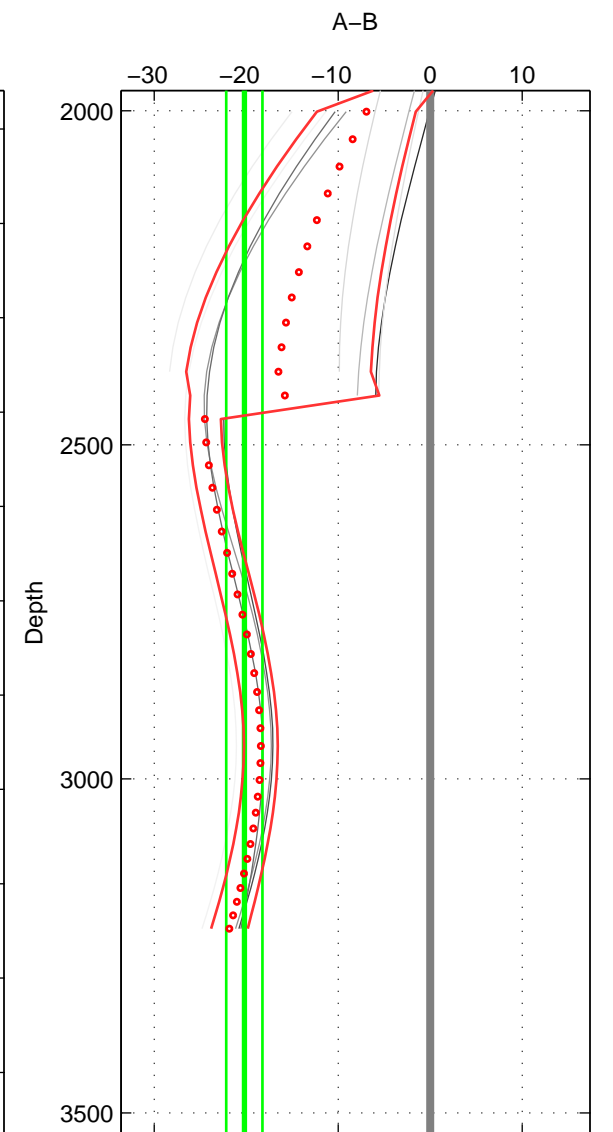

Cruise A (red). Date: Nov 1996 Cruisename: 74-58AA19961121

Cruise B (blue). Date: Aug 1993 Cruisename: 87-58JH19930730

\*\*\* "Favourite" values are means of spaces 1 2 3.

	Offset	O.StDev	Ratio	R.Stdev	Rating
SIGMA:	-8.791	2.290	0.996	0.001	2
THETA:	-13.357	2.865	0.994	0.001	2
DEPTH:	-20.200	1.968	0.991	0.001	2
FAV.:	-14.116	2.374	0.993	0.001	2

Profiles of A: 5  
 Profiles of B: 2  
 Diff profs: 9  
 WMoffset (A-B): -8.791  
 WMoffset stdev: 2.2899  
 WMratio (A/B): 0.99591  
 WMratio stdev: 0.0010568

Quality (1-5): 2

Profiles of A: 7  
 Profiles of B: 2  
 Diff profs: 13  
 WMoffset (A-B): -13.3567  
 WMoffset stdev: 2.8653  
 WMratio (A/B): 0.99382  
 WMratio stdev: 0.0013196

Quality (1-5): 2

Profiles of A: 5  
 Profiles of B: 2  
 Diff profs: 9  
 WMoffset (A-B): -20.1998  
 WMoffset stdev: 1.9676  
 WMratio (A/B): 0.99074  
 WMratio stdev: 0.00090201

Quality (1-5): 2