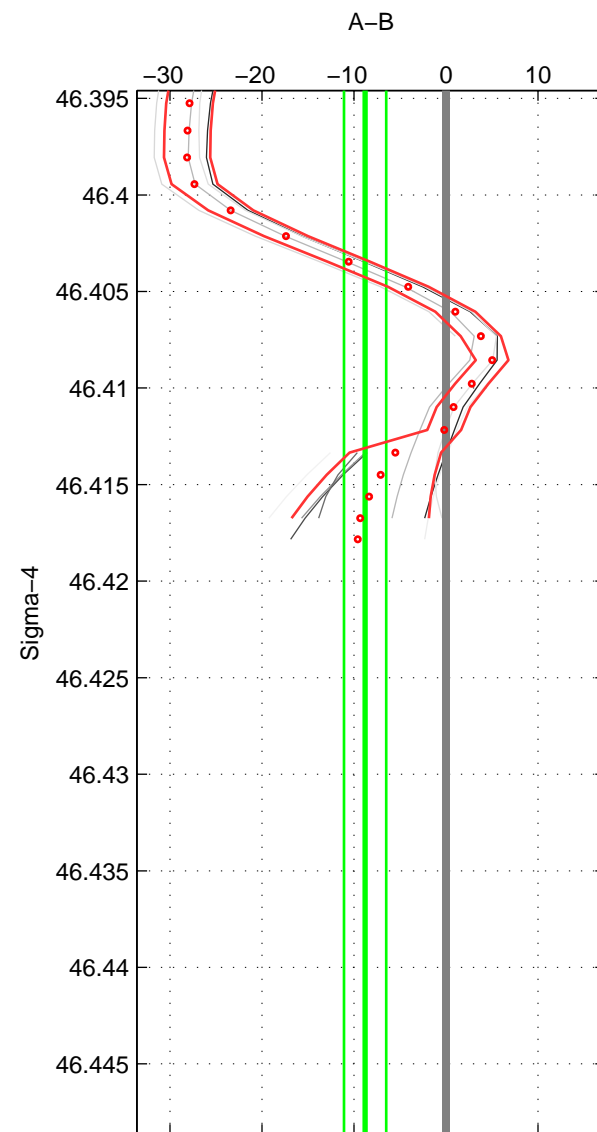

Cruise A (red). Date: Nov 1996 Cruisename: 74-58AA19961121

Cruise B (blue). Date: Aug 1993 Cruisename: 87-58JH19930730

\*\*\* "Favourite" values are means of spaces 1 2 3.

	Offset	O.StDev	Ratio	R.Stdev	Rating
SIGMA:	-8.791	2.290	0.996	0.001	2
THETA:	-13.357	2.865	0.994	0.001	2
DEPTH:	-20.200	1.968	0.991	0.001	2
FAV.:	-14.116	2.374	0.993	0.001	2

Profiles of A: 5  
 Profiles of B: 2  
 Diff profs: 9  
 WMoffset (A-B): -8.791  
 WMoffset stdev: 2.2899  
 WMratio (A/B): 0.99591  
 WMratio stdev: 0.0010568

Quality (1-5): 2

Profiles of A: 7  
 Profiles of B: 2  
 Diff profs: 13  
 WMoffset (A-B): -13.3567  
 WMoffset stdev: 2.8653  
 WMratio (A/B): 0.99382  
 WMratio stdev: 0.0013196

Quality (1-5): 2

Profiles of A: 5  
 Profiles of B: 2  
 Diff profs: 9  
 WMoffset (A-B): -20.1998  
 WMoffset stdev: 1.9676  
 WMratio (A/B): 0.99074  
 WMratio stdev: 0.00090201

Quality (1-5): 2