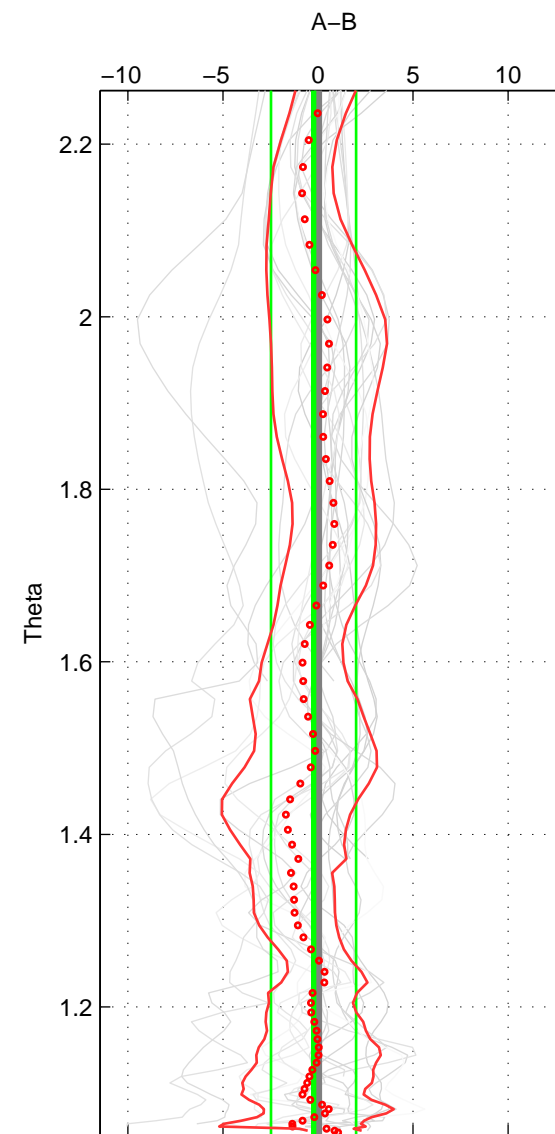

Cruise A (red). Date: Jun 2005 Cruisename: 605-49NZ20050525
 Cruise B (blue). Date: Aug 2007 Cruisename: 611-49NZ20070724

*** "Favourite" values are means of spaces 1 2 3.

	Offset	O.StDev	Ratio	R.Stdev	Rating
SIGMA:	-0.127	2.238	1.000	0.001	5
THETA:	-0.233	2.240	1.000	0.001	5
DEPTH:	-0.121	1.325	1.000	0.001	5
FAV. :	-0.160	1.934	1.000	0.001	5

Profiles of A: 7
 Profiles of B: 8
 Diff profs : 22
 WMoffset (A-B): -0.1271
 WMoffset stdev: 2.2384
 WMratio (A/B): 0.99995
 WMratio stdev: 0.00094874

Quality (1-5): 5

Profiles of A: 7
 Profiles of B: 8
 Diff profs : 22
 WMoffset (A-B): -0.23343
 WMoffset stdev: 2.24
 WMratio (A/B): 0.9999
 WMratio stdev: 0.0009512

Quality (1-5): 5

Profiles of A: 7
 Profiles of B: 8
 Diff profs : 22
 WMoffset (A-B): -0.12073
 WMoffset stdev: 1.3246
 WMratio (A/B): 0.99995
 WMratio stdev: 0.00057214

Quality (1-5): 5