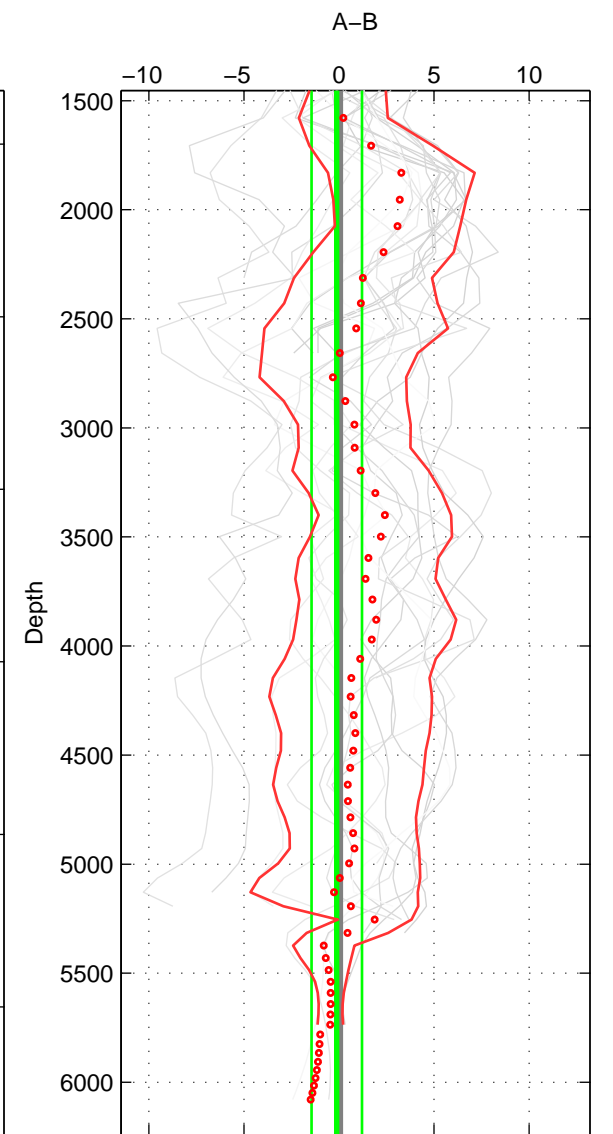

Cruise A (red). Date: Jun 2005 Cruisename: 605-49NZ20050525
 Cruise B (blue). Date: Aug 2007 Cruisename: 611-49NZ20070724

*** "Favourite" values are means of spaces 1 2 3.

	Offset	O.StDev	Ratio	R.Stdev	Rating
SIGMA:	-0.127	2.238	1.000	0.001	5
THETA:	-0.233	2.240	1.000	0.001	5
DEPTH:	-0.121	1.325	1.000	0.001	5
FAV. :	-0.160	1.934	1.000	0.001	5

Profiles of A: 7
 Profiles of B: 8
 Diff profs : 22
 WMoffset (A-B): -0.1271
 WMoffset stdev: 2.2384
 WMratio (A/B): 0.99995
 WMratio stdev: 0.00094874

Quality (1-5): 5

Profiles of A: 7
 Profiles of B: 8
 Diff profs : 22
 WMoffset (A-B): -0.23343
 WMoffset stdev: 2.24
 WMratio (A/B): 0.9999
 WMratio stdev: 0.0009512

Quality (1-5): 5

Profiles of A: 7
 Profiles of B: 8
 Diff profs : 22
 WMoffset (A-B): -0.12073
 WMoffset stdev: 1.3246
 WMratio (A/B): 0.99995
 WMratio stdev: 0.00057214

Quality (1-5): 5