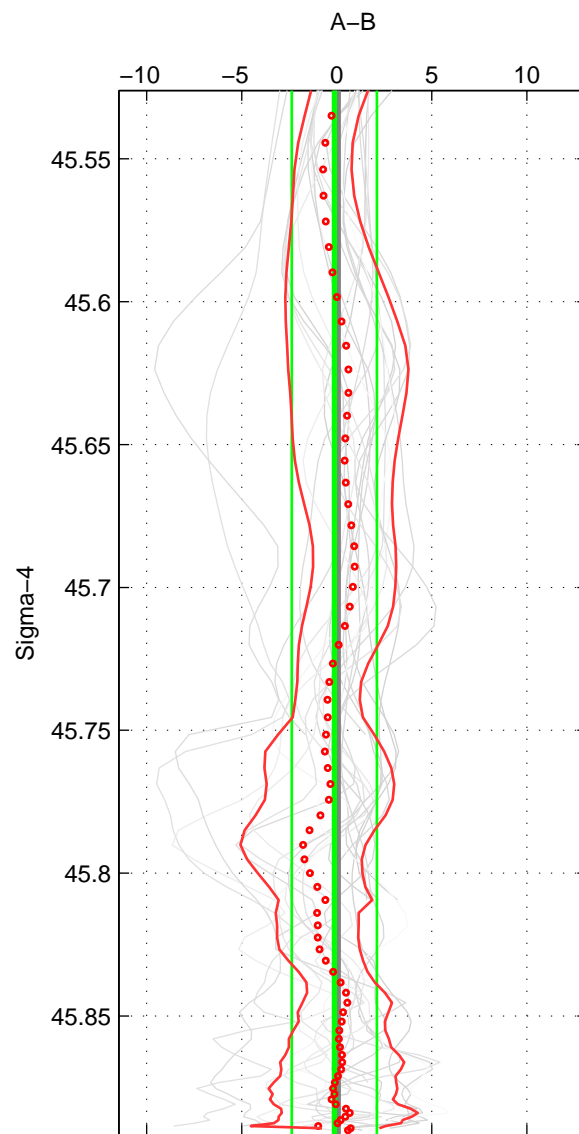

Cruise A (red). Date: Jun 2005 Cruisename: 605-49NZ20050525
 Cruise B (blue). Date: Aug 2007 Cruisename: 611-49NZ20070724

*** "Favourite" values are means of spaces 1 2 3.

	Offset	O.StDev	Ratio	R.Stdev	Rating
SIGMA:	-0.127	2.238	1.000	0.001	5
THETA:	-0.233	2.240	1.000	0.001	5
DEPTH:	-0.121	1.325	1.000	0.001	5
FAV. :	-0.160	1.934	1.000	0.001	5

Profiles of A: 7
 Profiles of B: 8
 Diff profs : 22
 WMoffset (A-B): -0.1271
 WMoffset stdev: 2.2384
 WMratio (A/B): 0.99995
 WMratio stdev: 0.00094874

Quality (1-5): 5

Profiles of A: 7
 Profiles of B: 8
 Diff profs : 22
 WMoffset (A-B): -0.23343
 WMoffset stdev: 2.24
 WMratio (A/B): 0.9999
 WMratio stdev: 0.0009512

Quality (1-5): 5

Profiles of A: 7
 Profiles of B: 8
 Diff profs : 22
 WMoffset (A-B): -0.12073
 WMoffset stdev: 1.3246
 WMratio (A/B): 0.99995
 WMratio stdev: 0.00057214

Quality (1-5): 5