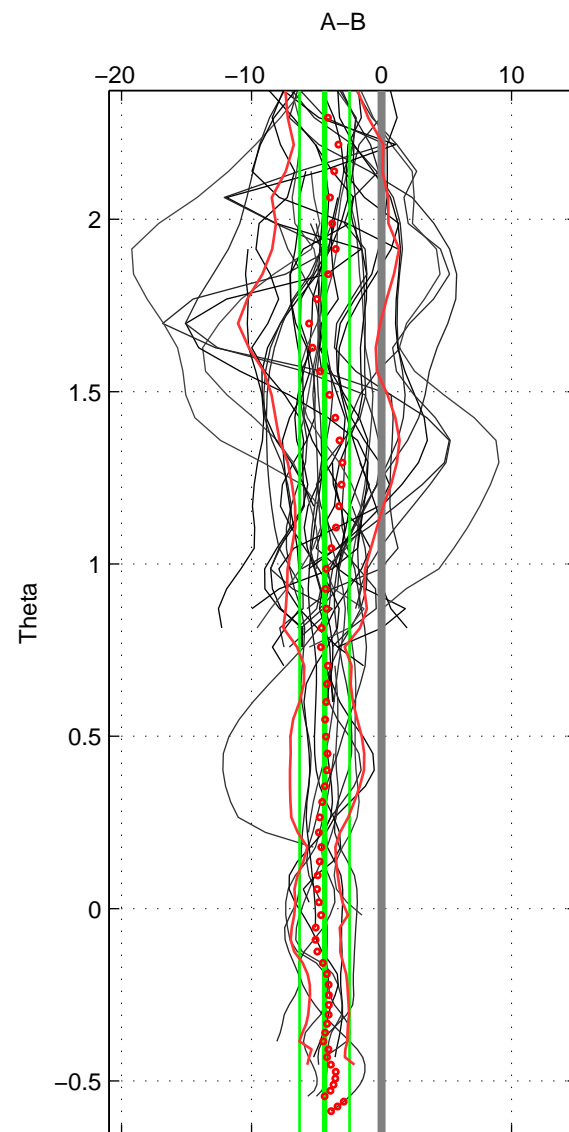

Cruise A (red). Date: Jan 1995 Cruisename: 331-09AR19941213

Cruise B (blue). Date: Apr 2008 Cruisename: 339-09AR20080322

\*\*\* "Favourite" values are means of spaces 1 2 3.

	Offset	O.StDev	Ratio	R.Stdev	Rating
SIGMA:	-4.011	1.922	0.998	0.001	5
THETA:	-4.376	1.927	0.998	0.001	5
DEPTH:	-4.158	2.564	0.998	0.001	5
FAV.:	-4.182	2.138	0.998	0.001	5

Profiles of A: 21  
 Profiles of B: 54  
 Diff profs : 42  
 WMoffset (A-B): -4.0108  
 WMoffset stdev: 1.9225  
 WMratio (A/B): 0.99822  
 WMratio stdev: 0.00084944

Quality (1-5): 5

Profiles of A: 21  
 Profiles of B: 54  
 Diff profs : 42  
 WMoffset (A-B): -4.3761  
 WMoffset stdev: 1.9274  
 WMratio (A/B): 0.99806  
 WMratio stdev: 0.00085124

Quality (1-5): 5

Profiles of A: 21  
 Profiles of B: 52  
 Diff profs : 42  
 WMoffset (A-B): -4.1578  
 WMoffset stdev: 2.5639  
 WMratio (A/B): 0.99816  
 WMratio stdev: 0.0011294

Quality (1-5): 5