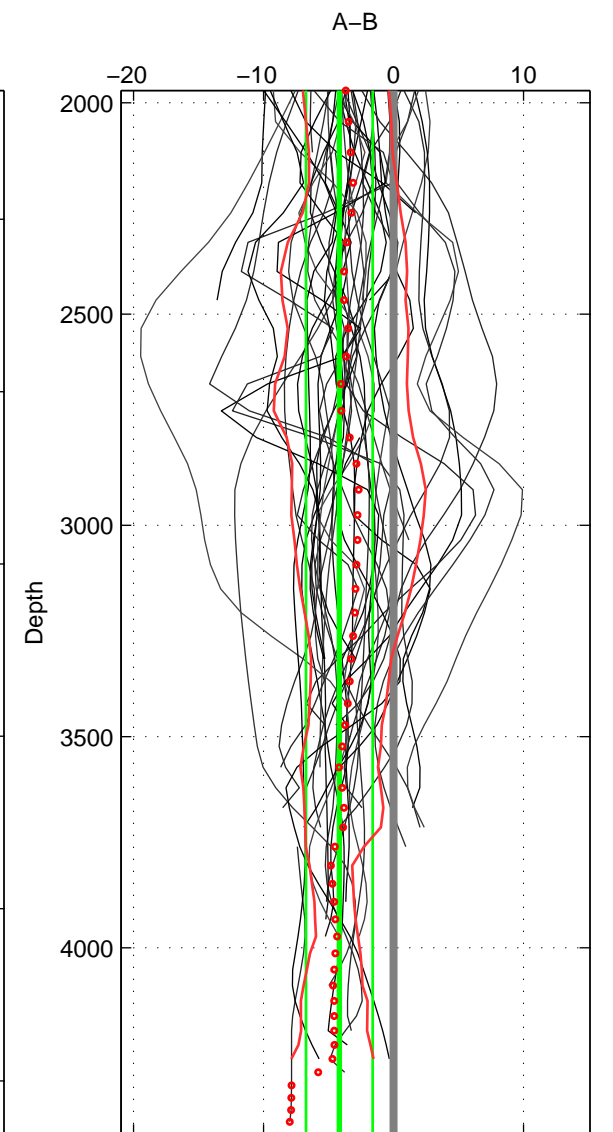

Cruise A (red). Date: Jan 1995 Cruisename: 331-09AR19941213

Cruise B (blue). Date: Apr 2008 Cruisename: 339-09AR20080322

\*\*\* "Favourite" values are means of spaces 1 2 3.

	Offset	O.StDev	Ratio	R.Stdev	Rating
SIGMA:	-4.011	1.922	0.998	0.001	5
THETA:	-4.376	1.927	0.998	0.001	5
DEPTH:	-4.158	2.564	0.998	0.001	5
FAV.:	-4.182	2.138	0.998	0.001	5

Profiles of A: 21  
 Profiles of B: 54  
 Diff profs : 42  
 WMoffset (A-B): -4.0108  
 WMoffset stdev: 1.9225  
 WMratio (A/B): 0.99822  
 WMratio stdev: 0.00084944

Quality (1-5): 5

Profiles of A: 21  
 Profiles of B: 54  
 Diff profs : 42  
 WMoffset (A-B): -4.3761  
 WMoffset stdev: 1.9274  
 WMratio (A/B): 0.99806  
 WMratio stdev: 0.00085124

Quality (1-5): 5

Profiles of A: 21  
 Profiles of B: 52  
 Diff profs : 42  
 WMoffset (A-B): -4.1578  
 WMoffset stdev: 2.5639  
 WMratio (A/B): 0.99816  
 WMratio stdev: 0.0011294

Quality (1-5): 5