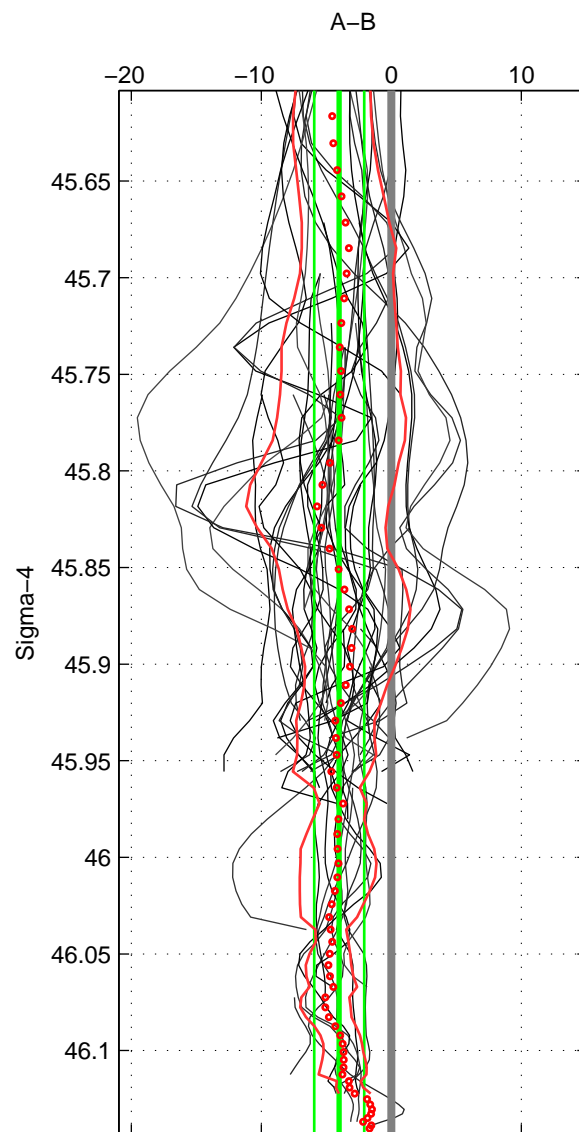

Cruise A (red). Date: Jan 1995 Cruisename: 331-09AR19941213

Cruise B (blue). Date: Apr 2008 Cruisename: 339-09AR20080322

\*\*\* "Favourite" values are means of spaces 1 2 3.

	Offset	O.StDev	Ratio	R.Stdev	Rating
SIGMA:	-4.011	1.922	0.998	0.001	5
THETA:	-4.376	1.927	0.998	0.001	5
DEPTH:	-4.158	2.564	0.998	0.001	5
FAV.:	-4.182	2.138	0.998	0.001	5

Profiles of A: 21  
 Profiles of B: 54  
 Diff profs : 42  
 WMoffset (A-B): -4.0108  
 WMoffset stdev: 1.9225  
 WMratio (A/B): 0.99822  
 WMratio stdev: 0.00084944

Quality (1-5): 5

Profiles of A: 21  
 Profiles of B: 54  
 Diff profs : 42  
 WMoffset (A-B): -4.3761  
 WMoffset stdev: 1.9274  
 WMratio (A/B): 0.99806  
 WMratio stdev: 0.00085124

Quality (1-5): 5

Profiles of A: 21  
 Profiles of B: 52  
 Diff profs : 42  
 WMoffset (A-B): -4.1578  
 WMoffset stdev: 2.5639  
 WMratio (A/B): 0.99816  
 WMratio stdev: 0.0011294

Quality (1-5): 5