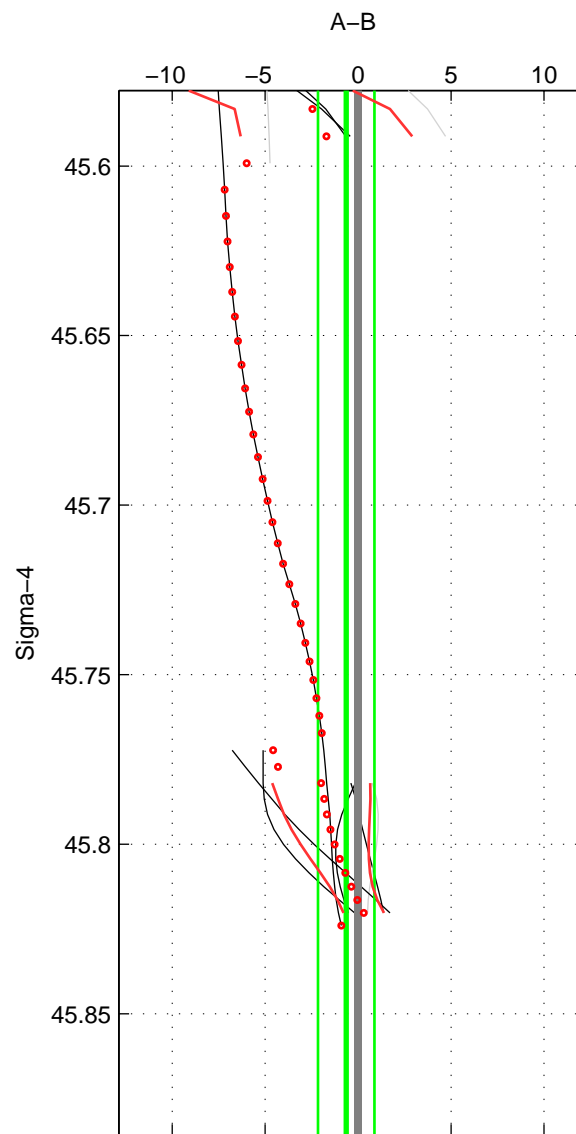

Cruise A (red). Date: Aug 1998 Cruisename: 567-49HO19980718

Cruise B (blue). Date: Jun 2001 Cruisename: 591-49NZ20010604

\*\*\* "Favourite" values are means of spaces 1 2.

	Offset	O.StDev	Ratio	R.Stdev	Rating
SIGMA:	-0.641	1.521	1.000	0.001	3
THETA:	-0.870	2.251	1.000	0.001	3
DEPTH:	-3.268	2.891	0.999	0.001	2
FAV. :	-0.756	1.886	1.000	0.001	3

Profiles of A: 4  
 Profiles of B: 4  
 Diff profs : 8  
 WMoffset (A-B): -0.64134  
 WMoffset stdev: 1.5208  
 WMratio (A/B): 0.99973  
 WMratio stdev: 0.00064806

Quality (1-5): 3

Profiles of A: 4  
 Profiles of B: 4  
 Diff profs : 8  
 WMoffset (A-B): -0.86993  
 WMoffset stdev: 2.251  
 WMratio (A/B): 0.99963  
 WMratio stdev: 0.00095743

Quality (1-5): 3

Profiles of A: 4  
 Profiles of B: 4  
 Diff profs : 8  
 WMoffset (A-B): -3.2683  
 WMoffset stdev: 2.8915  
 WMratio (A/B): 0.99863  
 WMratio stdev: 0.0012164

Quality (1-5): 2

Please note that statistics are bad.