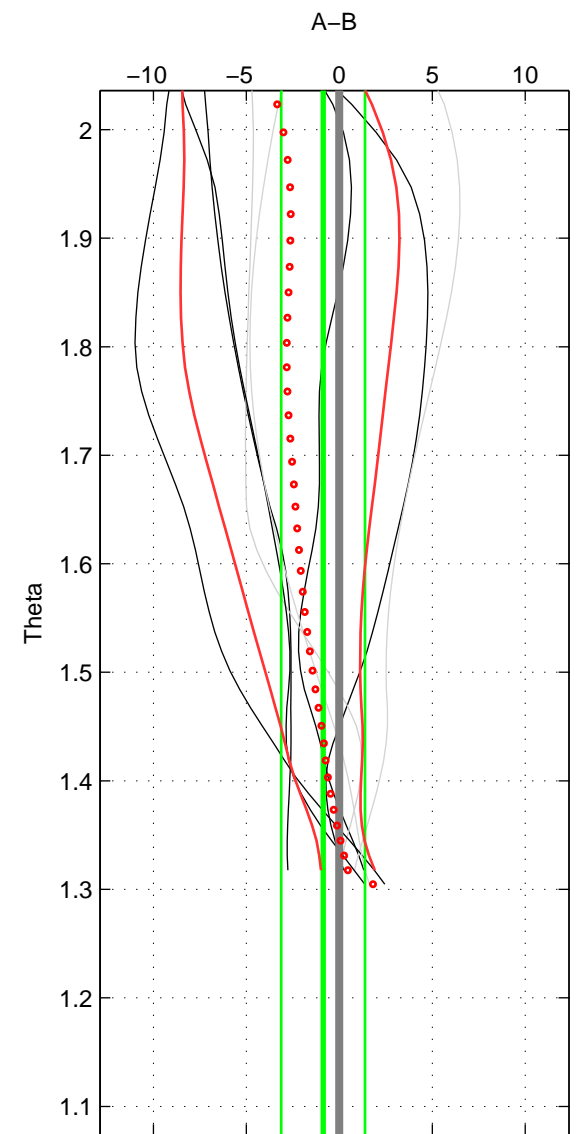

Cruise A (red). Date: Aug 1998 Cruisename: 567-49HO19980718

Cruise B (blue). Date: Jun 2001 Cruisename: 591-49NZ20010604

\*\*\* "Favourite" values are means of spaces 1 2.

	Offset	O.StDev	Ratio	R.Stdev	Rating
SIGMA:	-0.641	1.521	1.000	0.001	3
THETA:	-0.870	2.251	1.000	0.001	3
DEPTH:	-3.268	2.891	0.999	0.001	2
FAV. :	-0.756	1.886	1.000	0.001	3

Profiles of A: 4  
 Profiles of B: 4  
 Diff profs : 8  
 WMoffset (A-B): -0.64134  
 WMoffset stdev: 1.5208  
 WMratio (A/B): 0.99973  
 WMratio stdev: 0.00064806

Quality (1-5): 3

Profiles of A: 4  
 Profiles of B: 4  
 Diff profs : 8  
 WMoffset (A-B): -0.86993  
 WMoffset stdev: 2.251  
 WMratio (A/B): 0.99963  
 WMratio stdev: 0.00095743

Quality (1-5): 3

Profiles of A: 4  
 Profiles of B: 4  
 Diff profs : 8  
 WMoffset (A-B): -3.2683  
 WMoffset stdev: 2.8915  
 WMratio (A/B): 0.99863  
 WMratio stdev: 0.0012164

Quality (1-5): 2

Please note that statistics are bad.