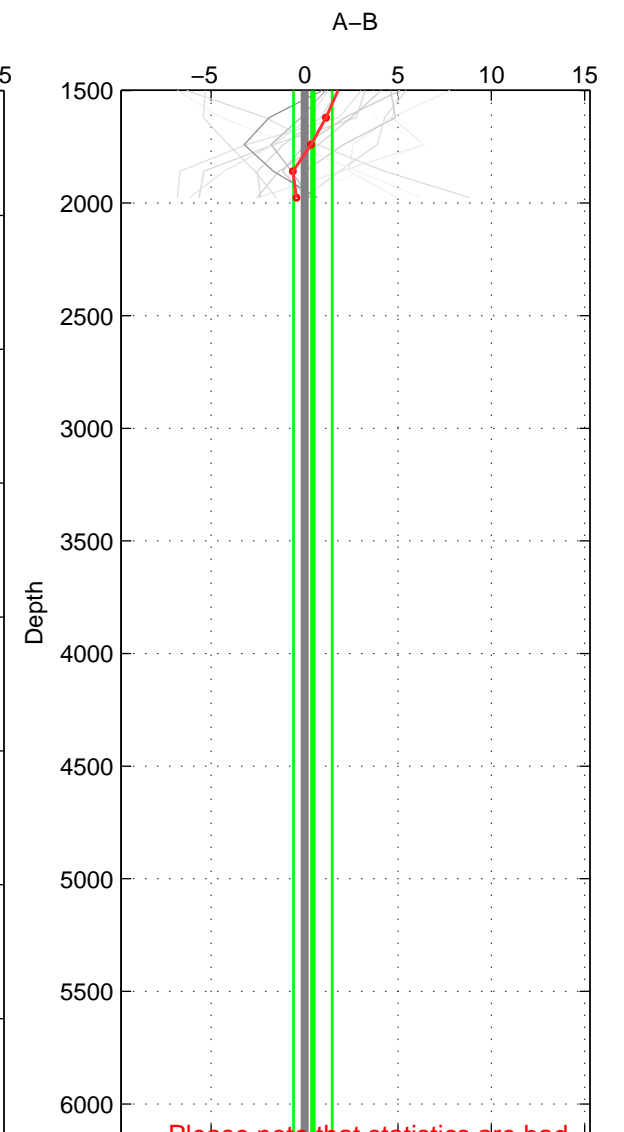

Cruise A (red). Date: Jan 2000 Cruisename: 588-49NZ20000105  
 Cruise B (blue). Date: Jun 2005 Cruisename: 605-49NZ20050525

\*\*\* "Favourite" values are means of spaces 1 2.

	Offset	O.StDev	Ratio	R.Stdev	Rating
SIGMA:	0.686	2.865	1.000	0.001	5
THETA:	1.935	2.620	1.001	0.001	5
DEPTH:	0.449	1.032	1.000	0.000	3
FAV.:	1.311	2.742	1.001	0.001	5

Profiles of A: 4  
 Profiles of B: 13  
 Diff profs : 16  
 WMoffset (A-B): 0.68629  
 WMoffset stdev: 2.8645  
 WMratio (A/B): 1.0003  
 WMratio stdev: 0.0012066

Quality (1-5): 5

Profiles of A: 4  
 Profiles of B: 13  
 Diff profs : 16  
 WMoffset (A-B): 1.9347  
 WMoffset stdev: 2.62  
 WMratio (A/B): 1.0008  
 WMratio stdev: 0.0011099

Quality (1-5): 5

Profiles of A: 4  
 Profiles of B: 13  
 Diff profs : 16  
 WMoffset (A-B): 0.44854  
 WMoffset stdev: 1.0324  
 WMratio (A/B): 1.0002  
 WMratio stdev: 0.00043378

Quality (1-5): 3

Please note that statistics are bad.