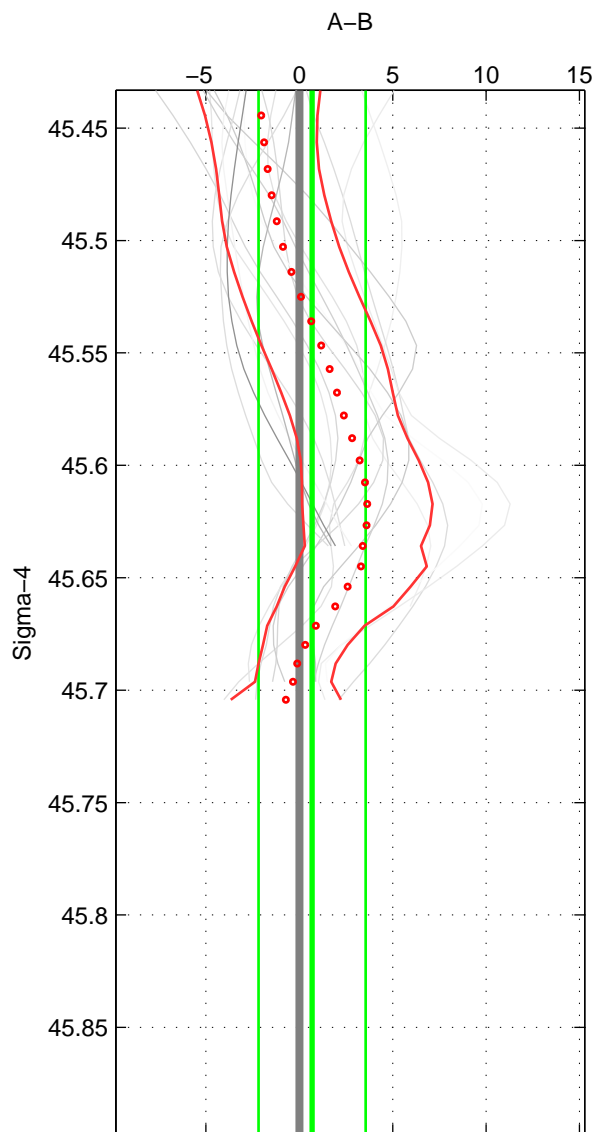

Cruise A (red). Date: Jan 2000 Cruisename: 588-49NZ20000105  
 Cruise B (blue). Date: Jun 2005 Cruisename: 605-49NZ20050525

\*\*\* "Favourite" values are means of spaces 1 2.

	Offset	O.StDev	Ratio	R.Stdev	Rating
SIGMA:	0.686	2.865	1.000	0.001	5
THETA:	1.935	2.620	1.001	0.001	5
DEPTH:	0.449	1.032	1.000	0.000	3
FAV.:	1.311	2.742	1.001	0.001	5

Profiles of A: 4  
 Profiles of B: 13  
 Diff profs : 16  
 WMoffset (A-B): 0.68629  
 WMoffset stdev: 2.8645  
 WMratio (A/B): 1.0003  
 WMratio stdev: 0.0012066

Quality (1-5): 5

Profiles of A: 4  
 Profiles of B: 13  
 Diff profs : 16  
 WMoffset (A-B): 1.9347  
 WMoffset stdev: 2.62  
 WMratio (A/B): 1.0008  
 WMratio stdev: 0.0011099

Quality (1-5): 5

Profiles of A: 4  
 Profiles of B: 13  
 Diff profs : 16  
 WMoffset (A-B): 0.44854  
 WMoffset stdev: 1.0324  
 WMratio (A/B): 1.0002  
 WMratio stdev: 0.00043378

Quality (1-5): 3

Please note that statistics are bad.