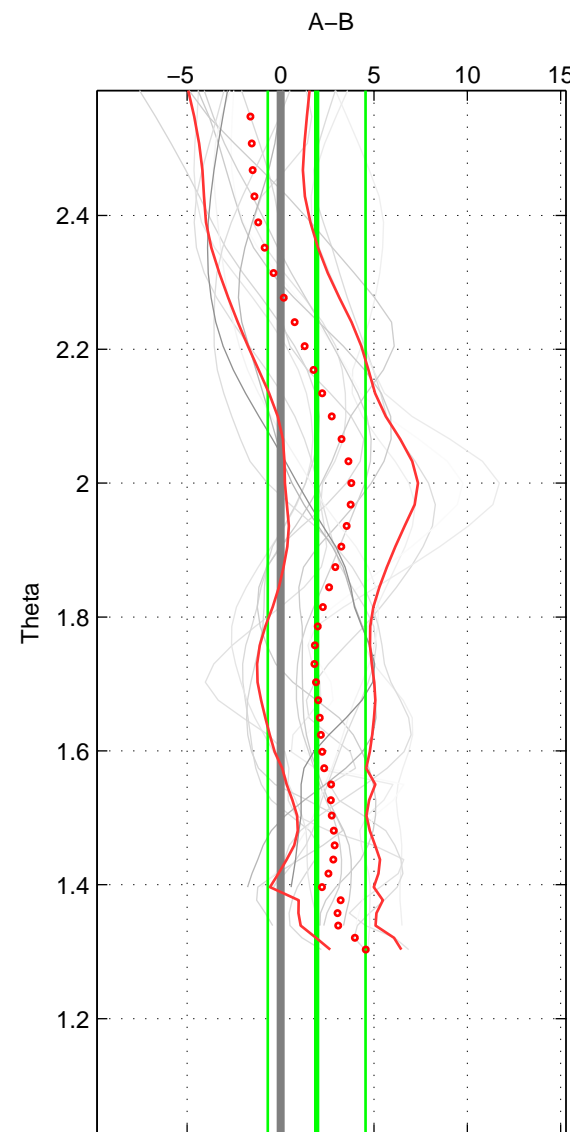

Cruise A (red). Date: Jan 2000 Cruisename: 588-49NZ20000105  
 Cruise B (blue). Date: Jun 2005 Cruisename: 605-49NZ20050525

\*\*\* "Favourite" values are means of spaces 1 2.

	Offset	O.StDev	Ratio	R.Stdev	Rating
SIGMA:	0.686	2.865	1.000	0.001	5
THETA:	1.935	2.620	1.001	0.001	5
DEPTH:	0.449	1.032	1.000	0.000	3
FAV.:	1.311	2.742	1.001	0.001	5

Profiles of A: 4  
 Profiles of B: 13  
 Diff profs : 16  
 WMoffset (A-B): 0.68629  
 WMoffset stdev: 2.8645  
 WMratio (A/B): 1.0003  
 WMratio stdev: 0.0012066

Quality (1-5): 5

Profiles of A: 4  
 Profiles of B: 13  
 Diff profs : 16  
 WMoffset (A-B): 1.9347  
 WMoffset stdev: 2.62  
 WMratio (A/B): 1.0008  
 WMratio stdev: 0.0011099

Quality (1-5): 5

Profiles of A: 4  
 Profiles of B: 13  
 Diff profs : 16  
 WMoffset (A-B): 0.44854  
 WMoffset stdev: 1.0324  
 WMratio (A/B): 1.0002  
 WMratio stdev: 0.00043378

Quality (1-5): 3

Please note that statistics are bad.