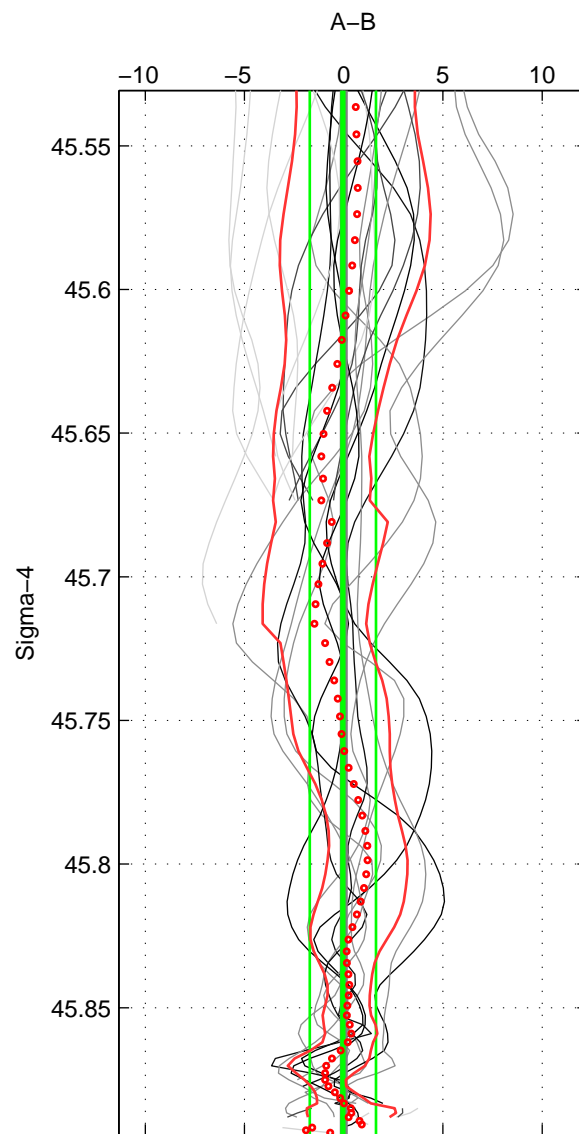

Cruise A (red). Date: Jun 2001 Cruisename: 591-49NZ20010604  
 Cruise B (blue). Date: Sep 2007 Cruisename: 612-49NZ20070904

\*\*\* "Favourite" values are means of spaces 1 2 3.

	Offset	O.StDev	Ratio	R.Stdev	Rating
SIGMA:	-0.044	1.667	1.000	0.001	5
THETA:	-0.502	1.978	1.000	0.001	5
DEPTH:	-0.161	2.011	1.000	0.001	5
FAV. :	-0.236	1.885	1.000	0.001	5

Profiles of A: 11  
 Profiles of B: 10  
 Diff profs : 21  
 WMoffset (A-B): -0.043618  
 WMoffset stdev: 1.6669  
 WMratio (A/B): 0.99998  
 WMratio stdev: 0.00071356

Quality (1-5): 5

Profiles of A: 11  
 Profiles of B: 10  
 Diff profs : 21  
 WMoffset (A-B): -0.50249  
 WMoffset stdev: 1.9779  
 WMratio (A/B): 0.99979  
 WMratio stdev: 0.0008452

Quality (1-5): 5

Profiles of A: 11  
 Profiles of B: 10  
 Diff profs : 21  
 WMoffset (A-B): -0.16133  
 WMoffset stdev: 2.0107  
 WMratio (A/B): 0.99993  
 WMratio stdev: 0.0008638

Quality (1-5): 5