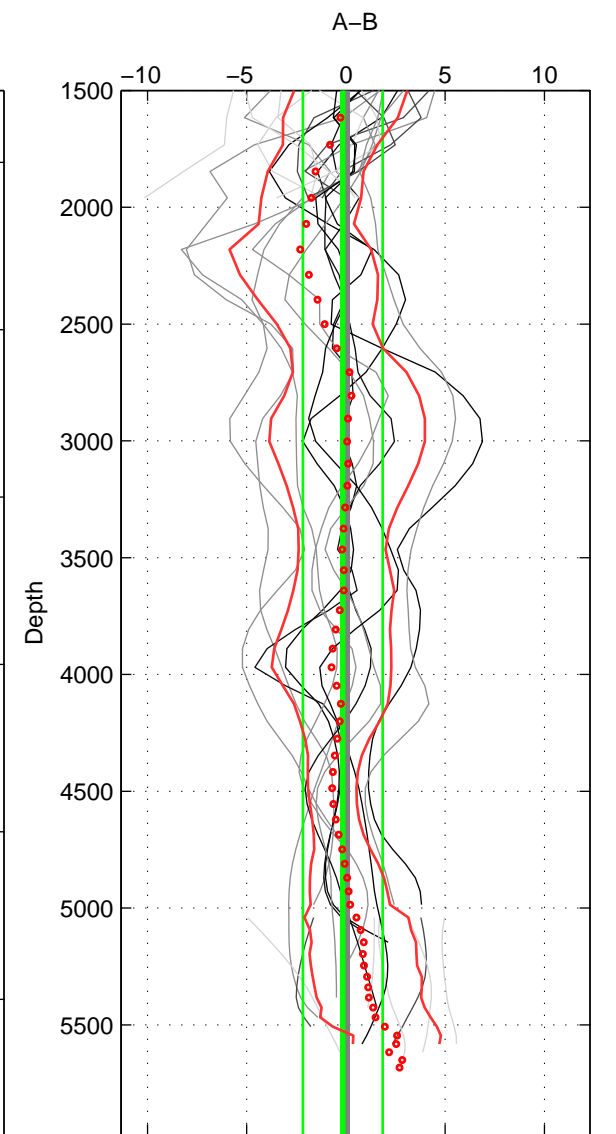

Cruise A (red). Date: Jun 2001 Cruisename: 591-49NZ20010604  
 Cruise B (blue). Date: Sep 2007 Cruisename: 612-49NZ20070904

\*\*\* "Favourite" values are means of spaces 1 2 3.

	Offset	O.StDev	Ratio	R.Stdev	Rating
SIGMA:	-0.044	1.667	1.000	0.001	5
THETA:	-0.502	1.978	1.000	0.001	5
DEPTH:	-0.161	2.011	1.000	0.001	5
FAV. :	-0.236	1.885	1.000	0.001	5

Profiles of A: 11  
 Profiles of B: 10  
 Diff profs : 21  
 WMoffset (A-B): -0.043618  
 WMoffset stdev: 1.6669  
 WMratio (A/B): 0.99998  
 WMratio stdev: 0.00071356

Quality (1-5): 5

Profiles of A: 11  
 Profiles of B: 10  
 Diff profs : 21  
 WMoffset (A-B): -0.50249  
 WMoffset stdev: 1.9779  
 WMratio (A/B): 0.99979  
 WMratio stdev: 0.0008452

Quality (1-5): 5

Profiles of A: 11  
 Profiles of B: 10  
 Diff profs : 21  
 WMoffset (A-B): -0.16133  
 WMoffset stdev: 2.0107  
 WMratio (A/B): 0.99993  
 WMratio stdev: 0.0008638

Quality (1-5): 5