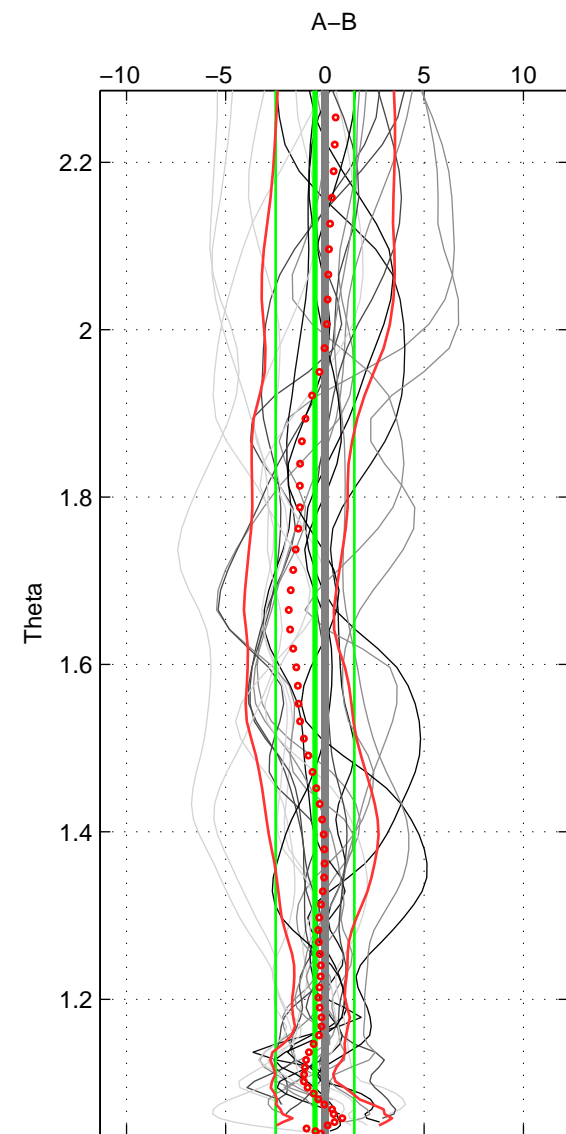

Cruise A (red). Date: Jun 2001 Cruisename: 591-49NZ20010604  
 Cruise B (blue). Date: Sep 2007 Cruisename: 612-49NZ20070904

\*\*\* "Favourite" values are means of spaces 1 2 3.

	Offset	O.StDev	Ratio	R.Stdev	Rating
SIGMA:	-0.044	1.667	1.000	0.001	5
THETA:	-0.502	1.978	1.000	0.001	5
DEPTH:	-0.161	2.011	1.000	0.001	5
FAV. :	-0.236	1.885	1.000	0.001	5

Profiles of A: 11  
 Profiles of B: 10  
 Diff profs : 21  
 WMoffset (A-B): -0.043618  
 WMoffset stdev: 1.6669  
 WMratio (A/B): 0.99998  
 WMratio stdev: 0.00071356

Quality (1-5): 5

Profiles of A: 11  
 Profiles of B: 10  
 Diff profs : 21  
 WMoffset (A-B): -0.50249  
 WMoffset stdev: 1.9779  
 WMratio (A/B): 0.99979  
 WMratio stdev: 0.0008452

Quality (1-5): 5

Profiles of A: 11  
 Profiles of B: 10  
 Diff profs : 21  
 WMoffset (A-B): -0.16133  
 WMoffset stdev: 2.0107  
 WMratio (A/B): 0.99993  
 WMratio stdev: 0.0008638

Quality (1-5): 5