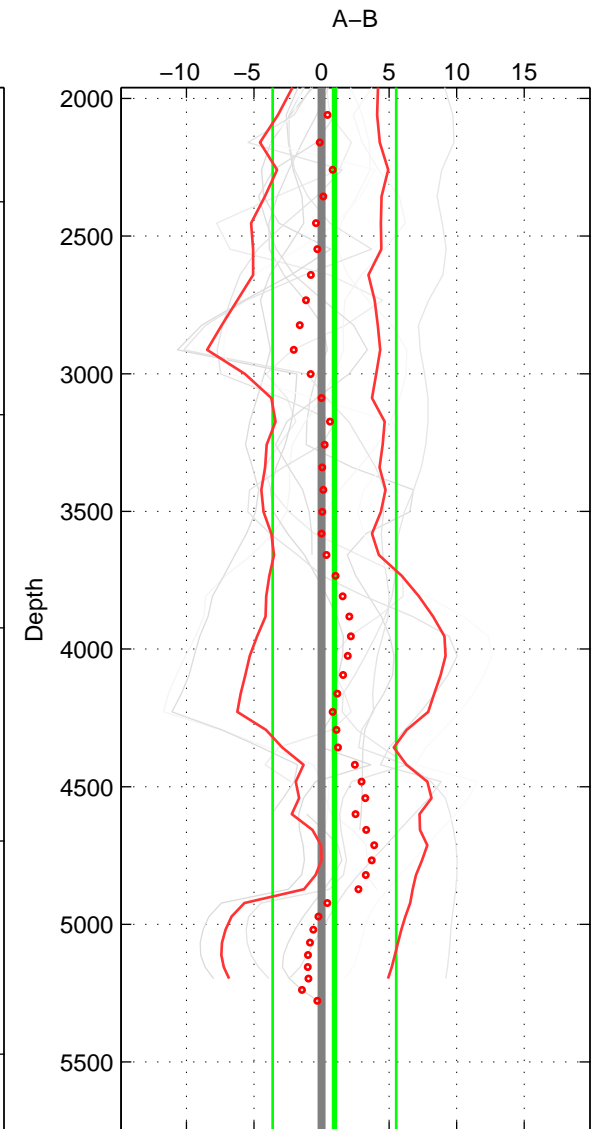

Cruise A (red). Date: Jul 1981 Cruisename: 220-316N19810401

Cruise B (blue). Date: Oct 2003 Cruisename: 233-316N20030922

\*\*\* "Favourite" values are means of spaces 1 2 3.

	Offset	O.StDev	Ratio	R.Stdev	Rating
SIGMA:	0.509	3.830	1.000	0.002	5
THETA:	0.720	3.336	1.000	0.002	5
DEPTH:	0.954	4.568	1.000	0.002	5
FAV.:	0.727	3.912	1.000	0.002	5

Profiles of A: 7  
 Profiles of B: 9  
 Diff profs: 11  
 WMoffset (A-B): 0.5088  
 WMoffset stdev: 3.8301  
 WMratio (A/B): 1.0002  
 WMratio stdev: 0.0017569

Quality (1-5): 5

Profiles of A: 7  
 Profiles of B: 9  
 Diff profs: 11  
 WMoffset (A-B): 0.71983  
 WMoffset stdev: 3.3364  
 WMratio (A/B): 1.0003  
 WMratio stdev: 0.0015274

Quality (1-5): 5

Profiles of A: 7  
 Profiles of B: 9  
 Diff profs: 11  
 WMoffset (A-B): 0.95368  
 WMoffset stdev: 4.568  
 WMratio (A/B): 1.0004  
 WMratio stdev: 0.0020935

Quality (1-5): 5