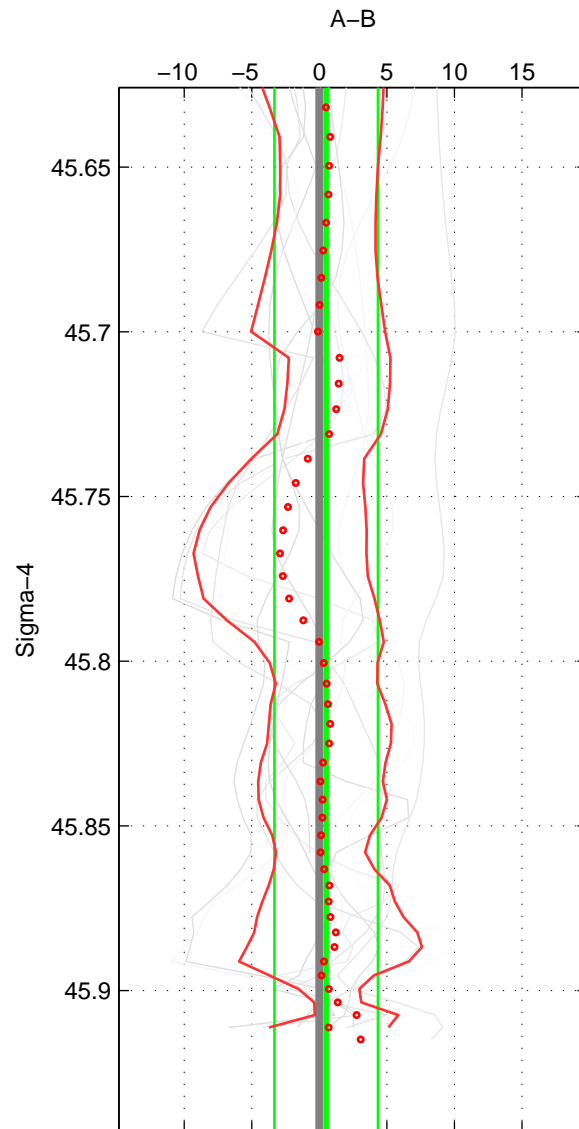

Cruise A (red). Date: Jul 1981 Cruisename: 220-316N19810401

Cruise B (blue). Date: Oct 2003 Cruisename: 233-316N20030922

\*\*\* "Favourite" values are means of spaces 1 2 3.

	Offset	O.StDev	Ratio	R.Stdev	Rating
SIGMA:	0.509	3.830	1.000	0.002	5
THETA:	0.720	3.336	1.000	0.002	5
DEPTH:	0.954	4.568	1.000	0.002	5
FAV.:	0.727	3.912	1.000	0.002	5

Profiles of A: 7  
 Profiles of B: 9  
 Diff profs: 11  
 WMoffset (A-B): 0.5088  
 WMoffset stdev: 3.8301  
 WMratio (A/B): 1.0002  
 WMratio stdev: 0.0017569

Quality (1-5): 5

Profiles of A: 7  
 Profiles of B: 9  
 Diff profs: 11  
 WMoffset (A-B): 0.71983  
 WMoffset stdev: 3.3364  
 WMratio (A/B): 1.0003  
 WMratio stdev: 0.0015274

Quality (1-5): 5

Profiles of A: 7  
 Profiles of B: 9  
 Diff profs: 11  
 WMoffset (A-B): 0.95368  
 WMoffset stdev: 4.568  
 WMratio (A/B): 1.0004  
 WMratio stdev: 0.0020935

Quality (1-5): 5