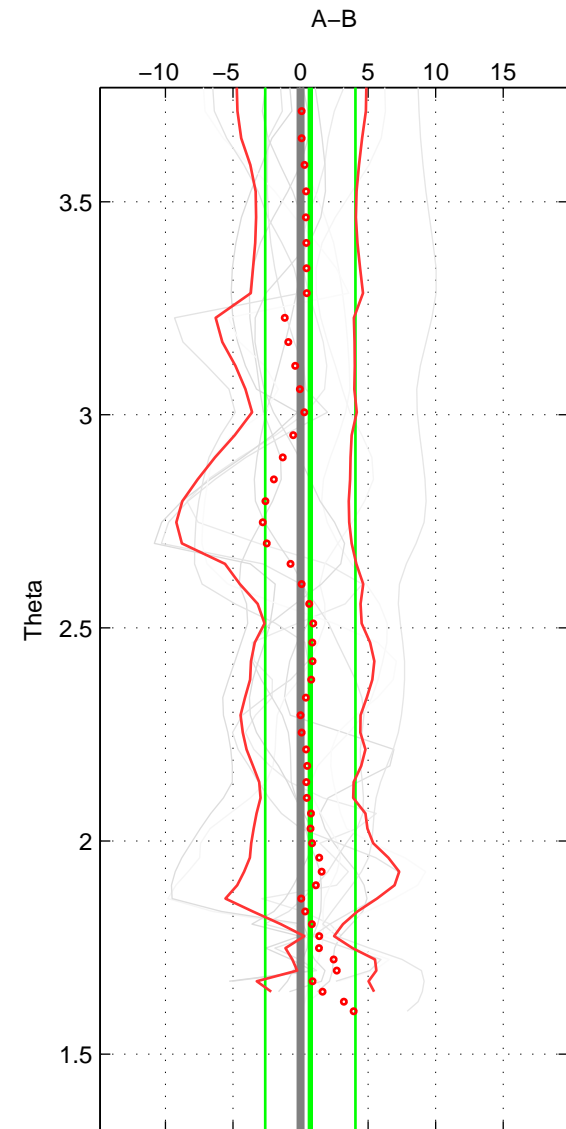

Cruise A (red). Date: Jul 1981 Cruisename: 220-316N19810401

Cruise B (blue). Date: Oct 2003 Cruisename: 233-316N20030922

\*\*\* "Favourite" values are means of spaces 1 2 3.

	Offset	O.StDev	Ratio	R.Stdev	Rating
SIGMA:	0.509	3.830	1.000	0.002	5
THETA:	0.720	3.336	1.000	0.002	5
DEPTH:	0.954	4.568	1.000	0.002	5
FAV.:	0.727	3.912	1.000	0.002	5

Profiles of A: 7  
 Profiles of B: 9  
 Diff profs: 11  
 WMoffset (A-B): 0.5088  
 WMoffset stdev: 3.8301  
 WMratio (A/B): 1.0002  
 WMratio stdev: 0.0017569

Quality (1-5): 5

Profiles of A: 7  
 Profiles of B: 9  
 Diff profs: 11  
 WMoffset (A-B): 0.71983  
 WMoffset stdev: 3.3364  
 WMratio (A/B): 1.0003  
 WMratio stdev: 0.0015274

Quality (1-5): 5

Profiles of A: 7  
 Profiles of B: 9  
 Diff profs: 11  
 WMoffset (A-B): 0.95368  
 WMoffset stdev: 4.568  
 WMratio (A/B): 1.0004  
 WMratio stdev: 0.0020935

Quality (1-5): 5