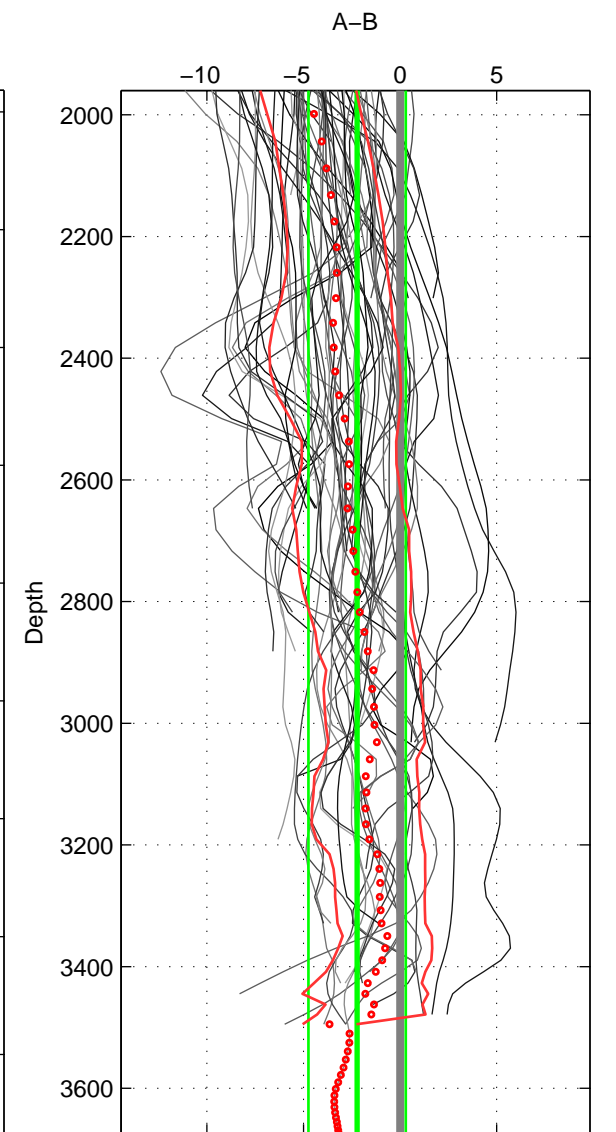

Cruise A (red). Date: Jul 1997 Cruisename: 154-06MT19970707

Cruise B (blue). Date: Jul 2003 Cruisename: 194-18HU20030713

\*\*\* "Favourite" values are means of spaces 1 2 3.

	Offset	O.StDev	Ratio	R.Stdev	Rating
SIGMA:	-2.507	2.437	0.999	0.001	4
THETA:	-2.644	1.779	0.999	0.001	4
DEPTH:	-2.225	2.515	0.999	0.001	4
FAV.:	-2.458	2.244	0.999	0.001	4

Profiles of A: 13  
 Profiles of B: 20  
 Diff profs : 60  
 WMoffset (A-B): -2.5071  
 WMoffset stdev: 2.4368  
 WMratio (A/B): 0.99884  
 WMratio stdev: 0.0011287

Quality (1-5): 4

Profiles of A: 13  
 Profiles of B: 20  
 Diff profs : 60  
 WMoffset (A-B): -2.6436  
 WMoffset stdev: 1.7792  
 WMratio (A/B): 0.99878  
 WMratio stdev: 0.00082423

Quality (1-5): 4

Profiles of A: 13  
 Profiles of B: 20  
 Diff profs : 60  
 WMoffset (A-B): -2.2248  
 WMoffset stdev: 2.5153  
 WMratio (A/B): 0.99897  
 WMratio stdev: 0.0011653

Quality (1-5): 4