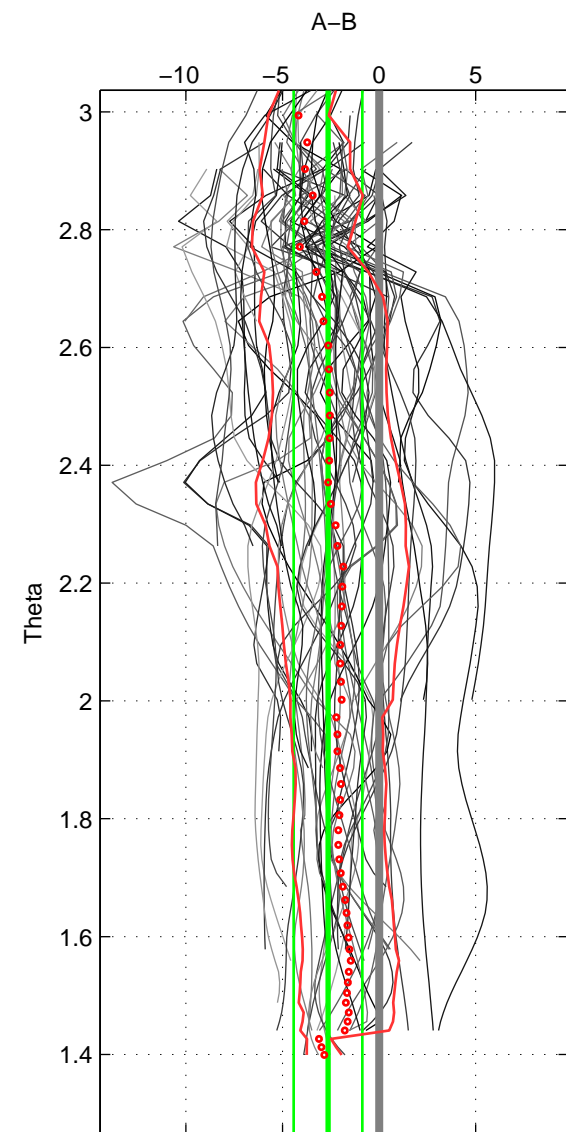

Cruise A (red). Date: Jul 1997 Cruisename: 154-06MT19970707

Cruise B (blue). Date: Jul 2003 Cruisename: 194-18HU20030713

\*\*\* "Favourite" values are means of spaces 1 2 3.

	Offset	O.StDev	Ratio	R.Stdev	Rating
SIGMA:	-2.507	2.437	0.999	0.001	4
THETA:	-2.644	1.779	0.999	0.001	4
DEPTH:	-2.225	2.515	0.999	0.001	4
FAV.:	-2.458	2.244	0.999	0.001	4

Profiles of A: 13  
 Profiles of B: 20  
 Diff profs : 60  
 WMoffset (A-B): -2.5071  
 WMoffset stdev: 2.4368  
 WMratio (A/B): 0.99884  
 WMratio stdev: 0.0011287

Quality (1-5): 4

Profiles of A: 13  
 Profiles of B: 20  
 Diff profs : 60  
 WMoffset (A-B): -2.6436  
 WMoffset stdev: 1.7792  
 WMratio (A/B): 0.99878  
 WMratio stdev: 0.00082423

Quality (1-5): 4

Profiles of A: 13  
 Profiles of B: 20  
 Diff profs : 60  
 WMoffset (A-B): -2.2248  
 WMoffset stdev: 2.5153  
 WMratio (A/B): 0.99897  
 WMratio stdev: 0.0011653

Quality (1-5): 4