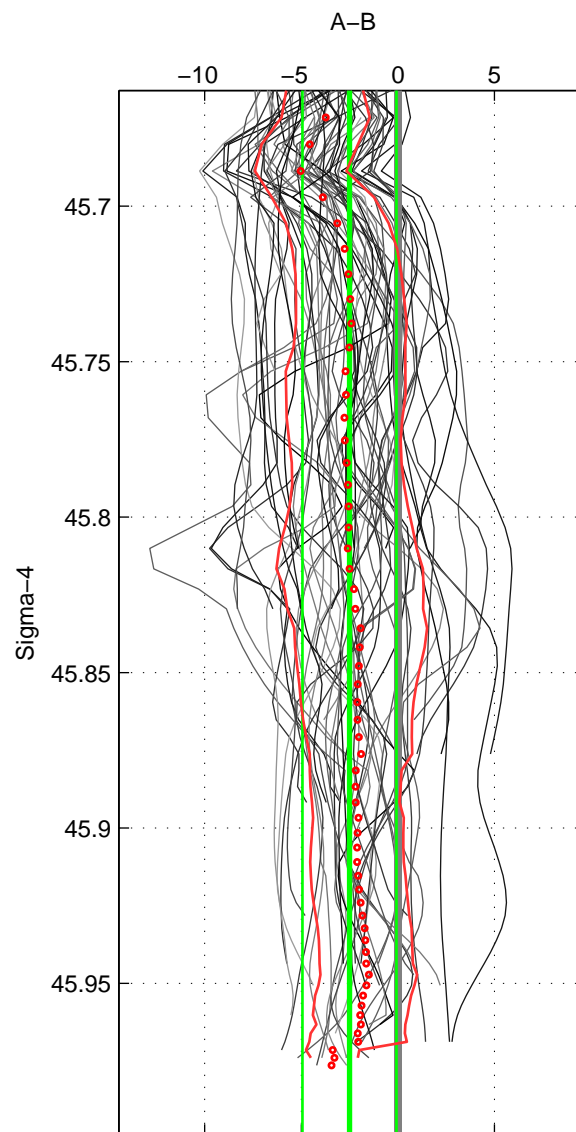

Cruise A (red). Date: Jul 1997 Cruisename: 154-06MT19970707

Cruise B (blue). Date: Jul 2003 Cruisename: 194-18HU20030713

\*\*\* "Favourite" values are means of spaces 1 2 3.

	Offset	O.StDev	Ratio	R.Stdev	Rating
SIGMA:	-2.507	2.437	0.999	0.001	4
THETA:	-2.644	1.779	0.999	0.001	4
DEPTH:	-2.225	2.515	0.999	0.001	4
FAV.:	-2.458	2.244	0.999	0.001	4

Profiles of A: 13  
 Profiles of B: 20  
 Diff profs : 60  
 WMoffset (A-B): -2.5071  
 WMoffset stdev: 2.4368  
 WMratio (A/B): 0.99884  
 WMratio stdev: 0.0011287

Quality (1-5): 4

Profiles of A: 13  
 Profiles of B: 20  
 Diff profs : 60  
 WMoffset (A-B): -2.6436  
 WMoffset stdev: 1.7792  
 WMratio (A/B): 0.99878  
 WMratio stdev: 0.00082423

Quality (1-5): 4

Profiles of A: 13  
 Profiles of B: 20  
 Diff profs : 60  
 WMoffset (A-B): -2.2248  
 WMoffset stdev: 2.5153  
 WMratio (A/B): 0.99897  
 WMratio stdev: 0.0011653

Quality (1-5): 4