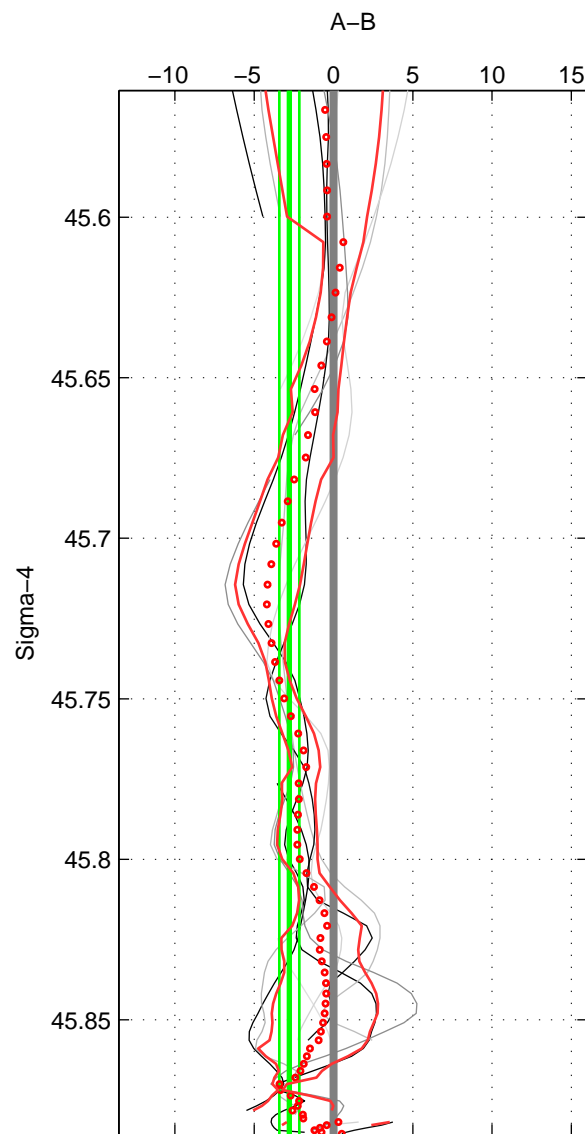

Cruise A (red). Date: Mar 2003 Cruisename: 597-49NZ20030220

Cruise B (blue). Date: Oct 2008 Cruisename: 615-49NZ20081011

\*\*\* "Favourite" values are means of spaces 1 2.

	Offset	O.StDev	Ratio	R.Stdev	Rating
SIGMA:	-2.785	0.632	0.999	0.000	5
THETA:	-2.389	1.903	0.999	0.001	5
DEPTH:	-2.822	3.345	0.999	0.001	4
FAV. :	-2.587	1.267	0.999	0.001	5

Profiles of A: 5  
 Profiles of B: 7  
 Diff profs : 9  
 WMoffset (A-B): -2.7853  
 WMoffset stdev: 0.63162  
 WMratio (A/B): 0.99881  
 WMratio stdev: 0.00027128

Quality (1-5): 5

Profiles of A: 5  
 Profiles of B: 7  
 Diff profs : 9  
 WMoffset (A-B): -2.3886  
 WMoffset stdev: 1.9031  
 WMratio (A/B): 0.99899  
 WMratio stdev: 0.000805

Quality (1-5): 5

Profiles of A: 5  
 Profiles of B: 7  
 Diff profs : 9  
 WMoffset (A-B): -2.8216  
 WMoffset stdev: 3.3448  
 WMratio (A/B): 0.99879  
 WMratio stdev: 0.0014288

Quality (1-5): 4