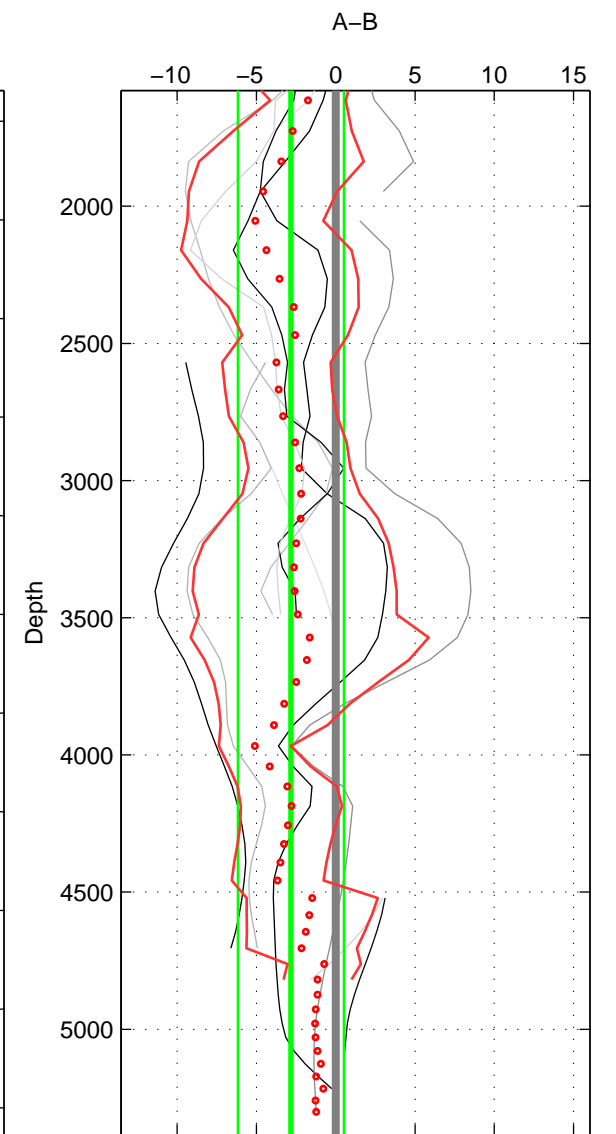

Cruise A (red). Date: Mar 2003 Cruisename: 597-49NZ20030220

Cruise B (blue). Date: Oct 2008 Cruisename: 615-49NZ20081011

\*\*\* "Favourite" values are means of spaces 1 2.

	Offset	O.StDev	Ratio	R.Stdev	Rating
SIGMA:	-2.785	0.632	0.999	0.000	5
THETA:	-2.389	1.903	0.999	0.001	5
DEPTH:	-2.822	3.345	0.999	0.001	4
FAV. :	-2.587	1.267	0.999	0.001	5

Profiles of A: 5  
 Profiles of B: 7  
 Diff profs : 9  
 WMoffset (A-B): -2.7853  
 WMoffset stdev: 0.63162  
 WMratio (A/B): 0.99881  
 WMratio stdev: 0.00027128

Quality (1-5): 5

Profiles of A: 5  
 Profiles of B: 7  
 Diff profs : 9  
 WMoffset (A-B): -2.3886  
 WMoffset stdev: 1.9031  
 WMratio (A/B): 0.99899  
 WMratio stdev: 0.000805

Quality (1-5): 5

Profiles of A: 5  
 Profiles of B: 7  
 Diff profs : 9  
 WMoffset (A-B): -2.8216  
 WMoffset stdev: 3.3448  
 WMratio (A/B): 0.99879  
 WMratio stdev: 0.0014288

Quality (1-5): 4