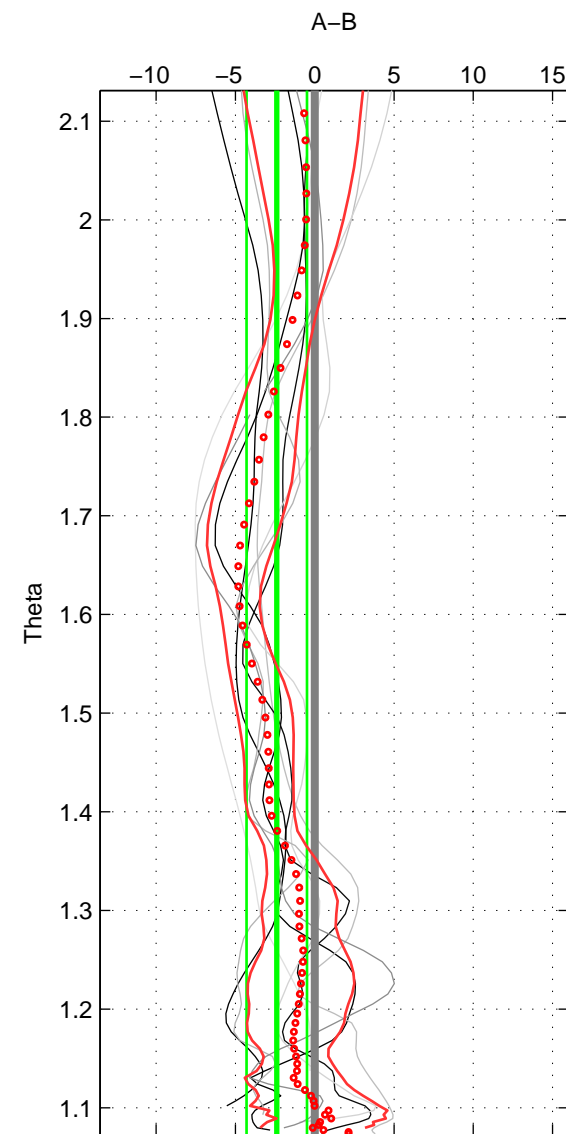

Cruise A (red). Date: Mar 2003 Cruisename: 597-49NZ20030220

Cruise B (blue). Date: Oct 2008 Cruisename: 615-49NZ20081011

\*\*\* "Favourite" values are means of spaces 1 2.

	Offset	O.StDev	Ratio	R.Stdev	Rating
SIGMA:	-2.785	0.632	0.999	0.000	5
THETA:	-2.389	1.903	0.999	0.001	5
DEPTH:	-2.822	3.345	0.999	0.001	4
FAV. :	-2.587	1.267	0.999	0.001	5

Profiles of A: 5  
 Profiles of B: 7  
 Diff profs : 9  
 WMoffset (A-B): -2.7853  
 WMoffset stdev: 0.63162  
 WMratio (A/B): 0.99881  
 WMratio stdev: 0.00027128

Quality (1-5): 5

Profiles of A: 5  
 Profiles of B: 7  
 Diff profs : 9  
 WMoffset (A-B): -2.3886  
 WMoffset stdev: 1.9031  
 WMratio (A/B): 0.99899  
 WMratio stdev: 0.000805

Quality (1-5): 5

Profiles of A: 5  
 Profiles of B: 7  
 Diff profs : 9  
 WMoffset (A-B): -2.8216  
 WMoffset stdev: 3.3448  
 WMratio (A/B): 0.99879  
 WMratio stdev: 0.0014288

Quality (1-5): 4