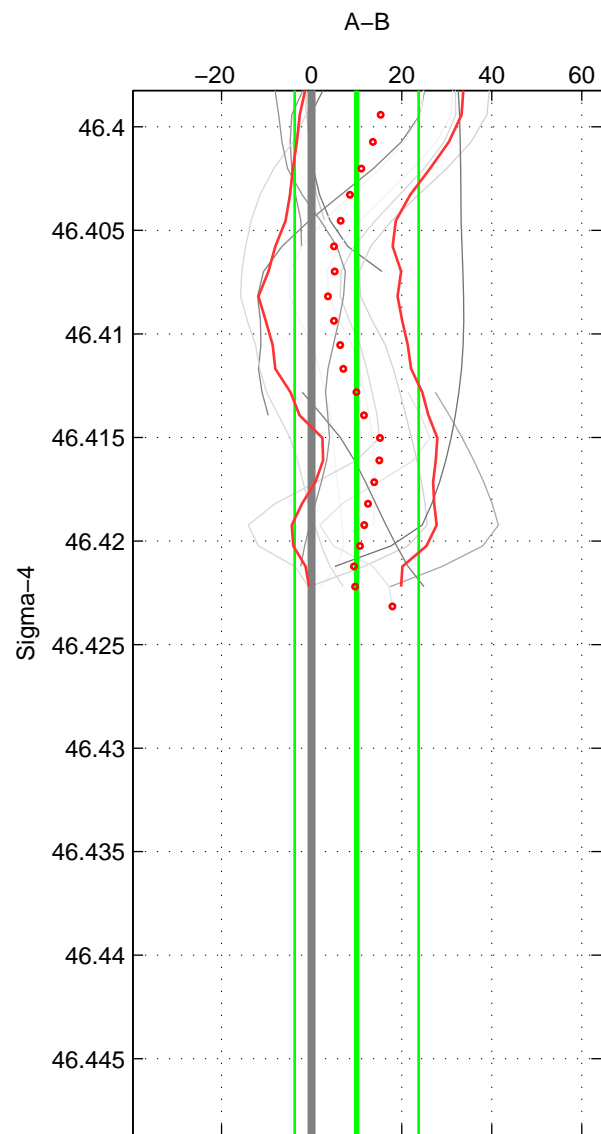

Cruise A (red). Date: Aug 1993 Cruisename: 87-58JH19930730  
 Cruise B (blue). Date: Nov 1995 Cruisename: 93-58JH19951108

\*\*\* "Favourite" values are those of space 2.

	Offset	O.StDev	Ratio	R.Stdev	Rating
SIGMA:	9.997	13.775	1.005	0.006	3
THETA:	13.051	13.350	1.006	0.006	4
DEPTH:	12.096	15.532	1.006	0.007	3
FAV. :	13.051	13.350	1.006	0.006	4

Profiles of A: 4  
 Profiles of B: 11  
 Diff profs : 14  
 WMoffset (A-B): 9.997  
 WMoffset stdev: 13.7746  
 WMratio (A/B): 1.0047  
 WMratio stdev: 0.0064036

Quality (1-5): 3

Profiles of A: 4  
 Profiles of B: 11  
 Diff profs : 14  
 WMoffset (A-B): 13.0512  
 WMoffset stdev: 13.3498  
 WMratio (A/B): 1.0061  
 WMratio stdev: 0.006208

Quality (1-5): 4

Profiles of A: 4  
 Profiles of B: 11  
 Diff profs : 14  
 WMoffset (A-B): 12.0961  
 WMoffset stdev: 15.5321  
 WMratio (A/B): 1.0056  
 WMratio stdev: 0.0072245

Quality (1-5): 3