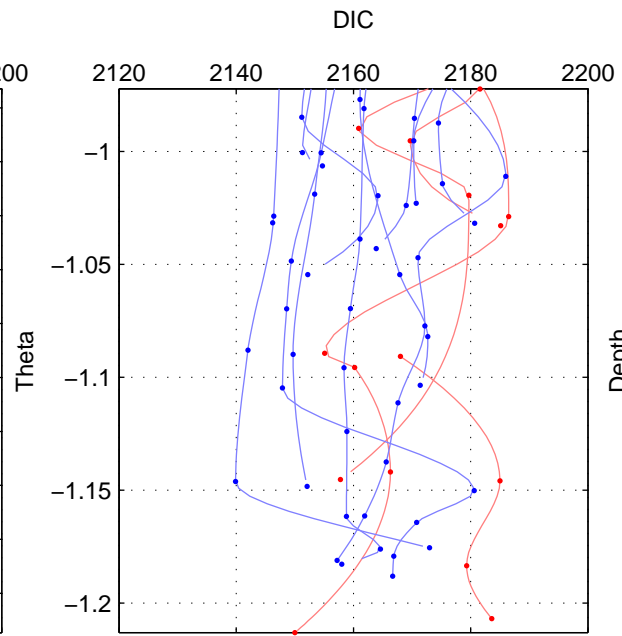

Cruise A (red). Date: Aug 1993 Cruisename: 87-58JH19930730  
 Cruise B (blue). Date: Nov 1995 Cruisename: 93-58JH19951108

\*\*\* "Favourite" values are those of space 2.

	Offset	O.StDev	Ratio	R.Stdev	Rating
SIGMA:	9.997	13.775	1.005	0.006	3
THETA:	13.051	13.350	1.006	0.006	4
DEPTH:	12.096	15.532	1.006	0.007	3
FAV. :	13.051	13.350	1.006	0.006	4

Profiles of A: 4  
 Profiles of B: 11  
 Diff profs : 14  
 WMoffset (A-B): 9.997  
 WMoffset stdev: 13.7746  
 WMratio (A/B): 1.0047  
 WMratio stdev: 0.0064036

Quality (1-5): 3

Profiles of A: 4  
 Profiles of B: 11  
 Diff profs : 14  
 WMoffset (A-B): 13.0512  
 WMoffset stdev: 13.3498  
 WMratio (A/B): 1.0061  
 WMratio stdev: 0.006208

Quality (1-5): 4

Profiles of A: 4  
 Profiles of B: 11  
 Diff profs : 14  
 WMoffset (A-B): 12.0961  
 WMoffset stdev: 15.5321  
 WMratio (A/B): 1.0056  
 WMratio stdev: 0.0072245

Quality (1-5): 3