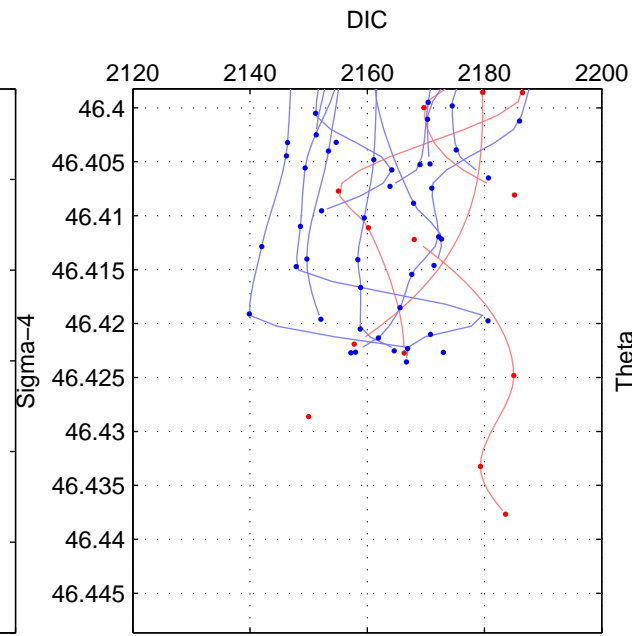

Cruise A (red). Date: Aug 1993 Cruisename: 87-58JH19930730  
 Cruise B (blue). Date: Nov 1995 Cruisename: 93-58JH19951108

\*\*\* "Favourite" values are those of space 2.

	Offset	O.StDev	Ratio	R.Stdev	Rating
SIGMA:	9.997	13.775	1.005	0.006	3
THETA:	13.051	13.350	1.006	0.006	4
DEPTH:	12.096	15.532	1.006	0.007	3
FAV. :	13.051	13.350	1.006	0.006	4

Profiles of A: 4  
 Profiles of B: 11  
 Diff profs : 14  
 WMoffset (A-B): 9.997  
 WMoffset stdev: 13.7746  
 WMratio (A/B): 1.0047  
 WMratio stdev: 0.0064036

Quality (1-5): 3

Profiles of A: 4  
 Profiles of B: 11  
 Diff profs : 14  
 WMoffset (A-B): 13.0512  
 WMoffset stdev: 13.3498  
 WMratio (A/B): 1.0061  
 WMratio stdev: 0.006208

Quality (1-5): 4

Profiles of A: 4  
 Profiles of B: 11  
 Diff profs : 14  
 WMoffset (A-B): 12.0961  
 WMoffset stdev: 15.5321  
 WMratio (A/B): 1.0056  
 WMratio stdev: 0.0072245

Quality (1-5): 3