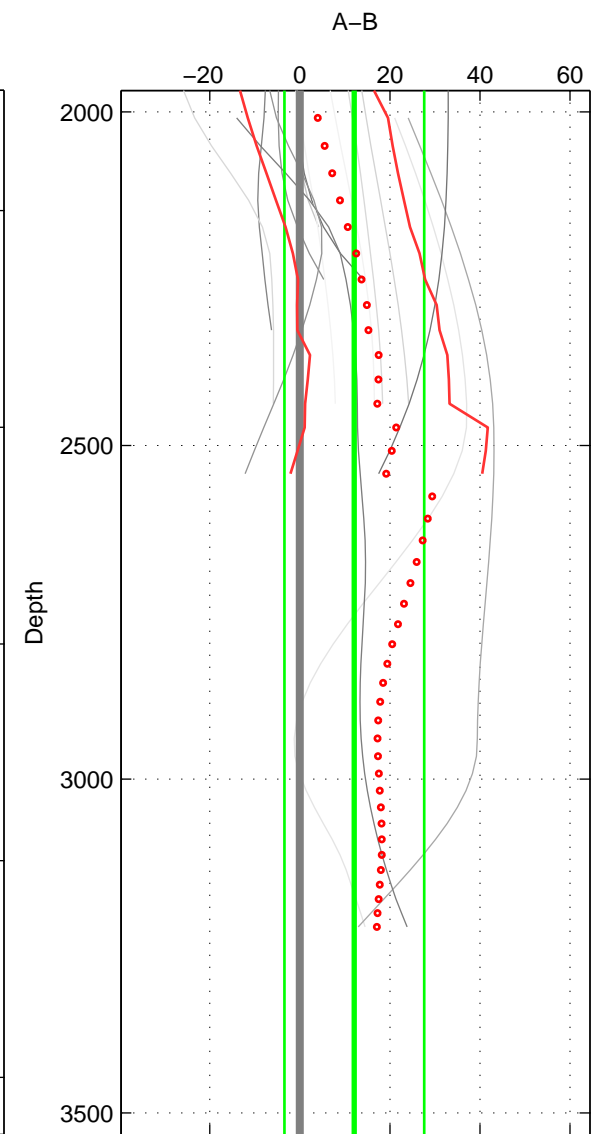

Cruise A (red). Date: Aug 1993 Cruisename: 87-58JH19930730  
 Cruise B (blue). Date: Nov 1995 Cruisename: 93-58JH19951108

\*\*\* "Favourite" values are those of space 2.

	Offset	O.StDev	Ratio	R.Stdev	Rating
SIGMA:	9.997	13.775	1.005	0.006	3
THETA:	13.051	13.350	1.006	0.006	4
DEPTH:	12.096	15.532	1.006	0.007	3
FAV. :	13.051	13.350	1.006	0.006	4

Profiles of A: 4  
 Profiles of B: 11  
 Diff profs : 14  
 WMoffset (A-B): 9.997  
 WMoffset stdev: 13.7746  
 WMratio (A/B): 1.0047  
 WMratio stdev: 0.0064036

Quality (1-5): 3

Profiles of A: 4  
 Profiles of B: 11  
 Diff profs : 14  
 WMoffset (A-B): 13.0512  
 WMoffset stdev: 13.3498  
 WMratio (A/B): 1.0061  
 WMratio stdev: 0.006208

Quality (1-5): 4

Profiles of A: 4  
 Profiles of B: 11  
 Diff profs : 14  
 WMoffset (A-B): 12.0961  
 WMoffset stdev: 15.5321  
 WMratio (A/B): 1.0056  
 WMratio stdev: 0.0072245

Quality (1-5): 3