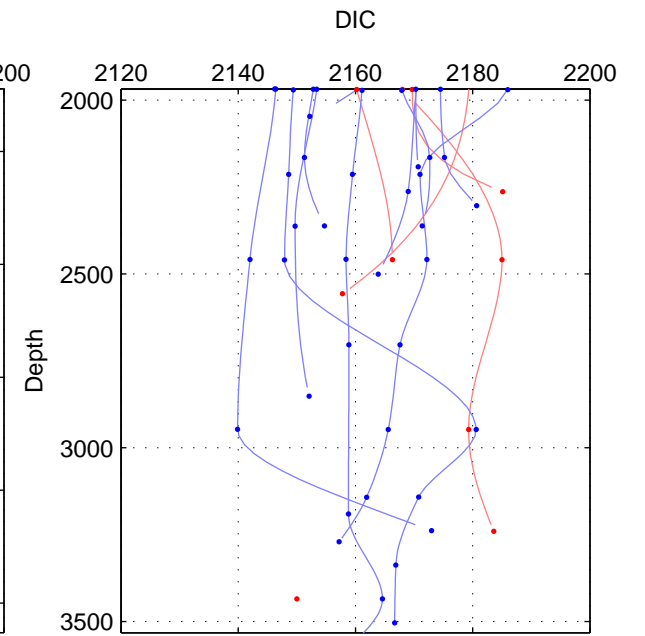

Cruise A (red). Date: Aug 1993 Cruisename: 87-58JH19930730  
 Cruise B (blue). Date: Nov 1995 Cruisename: 93-58JH19951108

\*\*\* "Favourite" values are those of space 2.

	Offset	O.StDev	Ratio	R.Stdev	Rating
SIGMA:	9.997	13.775	1.005	0.006	3
THETA:	13.051	13.350	1.006	0.006	4
DEPTH:	12.096	15.532	1.006	0.007	3
FAV. :	13.051	13.350	1.006	0.006	4

Profiles of A: 4  
 Profiles of B: 11  
 Diff profs : 14  
 WMoffset (A-B): 9.997  
 WMoffset stdev: 13.7746  
 WMratio (A/B): 1.0047  
 WMratio stdev: 0.0064036

Quality (1-5): 3

Profiles of A: 4  
 Profiles of B: 11  
 Diff profs : 14  
 WMoffset (A-B): 13.0512  
 WMoffset stdev: 13.3498  
 WMratio (A/B): 1.0061  
 WMratio stdev: 0.006208

Quality (1-5): 4

Profiles of A: 4  
 Profiles of B: 11  
 Diff profs : 14  
 WMoffset (A-B): 12.0961  
 WMoffset stdev: 15.5321  
 WMratio (A/B): 1.0056  
 WMratio stdev: 0.0072245

Quality (1-5): 3