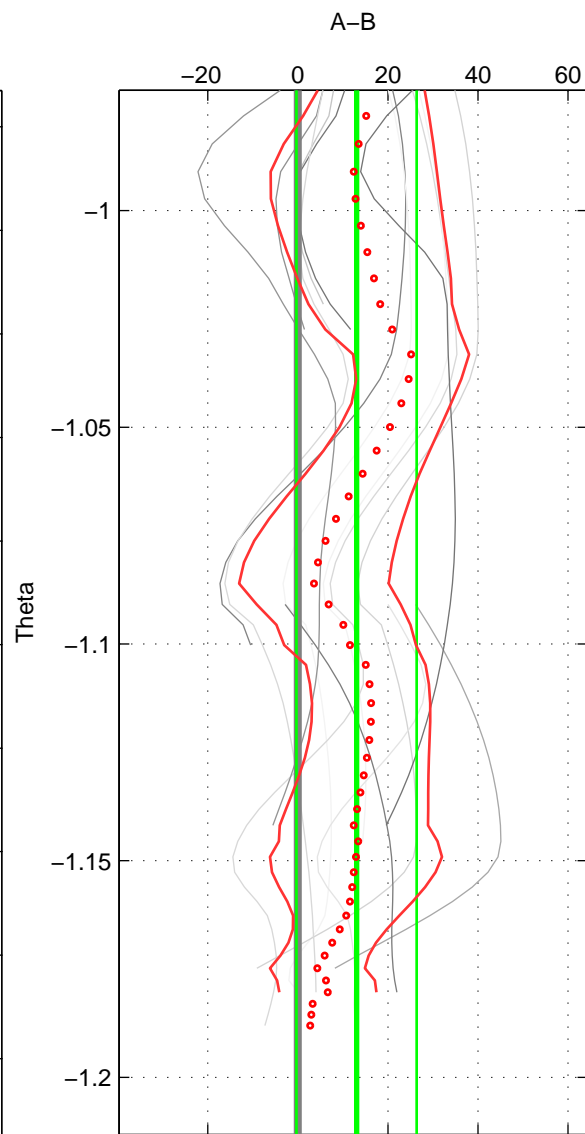

Cruise A (red). Date: Aug 1993 Cruisename: 87-58JH19930730  
 Cruise B (blue). Date: Nov 1995 Cruisename: 93-58JH19951108

\*\*\* "Favourite" values are those of space 2.

	Offset	O.StDev	Ratio	R.Stdev	Rating
SIGMA:	9.997	13.775	1.005	0.006	3
THETA:	13.051	13.350	1.006	0.006	4
DEPTH:	12.096	15.532	1.006	0.007	3
FAV. :	13.051	13.350	1.006	0.006	4

Profiles of A: 4  
 Profiles of B: 11  
 Diff profs : 14  
 WMoffset (A-B): 9.997  
 WMoffset stdev: 13.7746  
 WMratio (A/B): 1.0047  
 WMratio stdev: 0.0064036

Quality (1-5): 3

Profiles of A: 4  
 Profiles of B: 11  
 Diff profs : 14  
 WMoffset (A-B): 13.0512  
 WMoffset stdev: 13.3498  
 WMratio (A/B): 1.0061  
 WMratio stdev: 0.006208

Quality (1-5): 4

Profiles of A: 4  
 Profiles of B: 11  
 Diff profs : 14  
 WMoffset (A-B): 12.0961  
 WMoffset stdev: 15.5321  
 WMratio (A/B): 1.0056  
 WMratio stdev: 0.0072245

Quality (1-5): 3