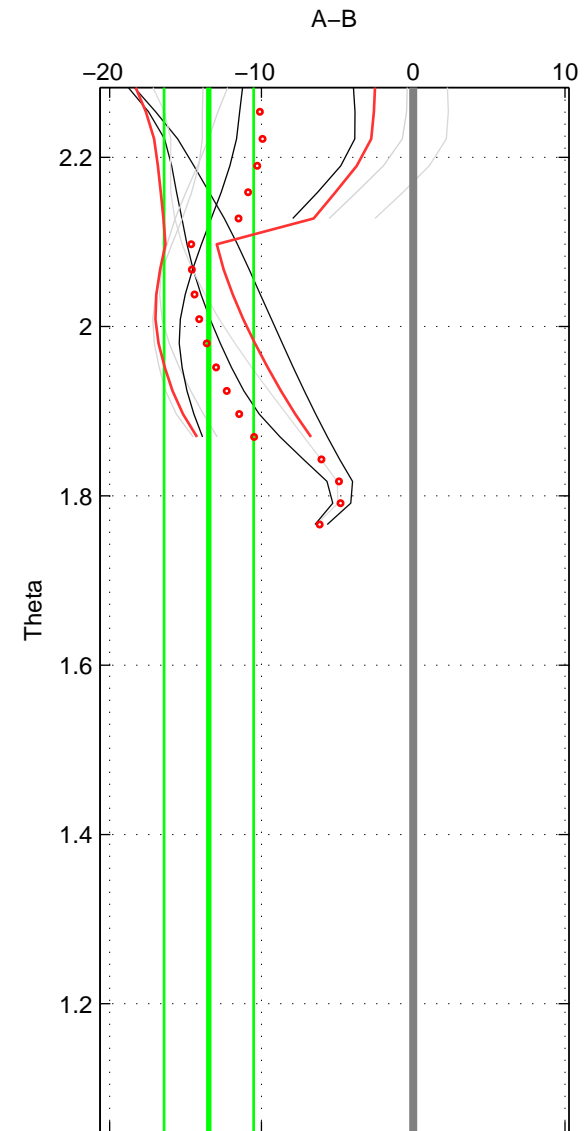

Cruise A (red). Date: Jun 1998 Cruisename: 565-49HO19980601

Cruise B (blue). Date: Jun 2001 Cruisename: 591-49NZ20010604

*** "Favourite" values are means of spaces 1 2.

	Offset	O.StDev	Ratio	R.Stdev	Rating
SIGMA:	-13.429	3.080	0.994	0.001	4
THETA:	-13.462	2.954	0.994	0.001	4
DEPTH:	-10.741	3.879	0.995	0.002	3
FAV. :	-13.445	3.017	0.994	0.001	4

Profiles of A: 3
 Profiles of B: 8
 Diff profs : 9
 WMoffset (A-B): -13.4286
 WMoffset stdev: 3.0795
 WMratio (A/B): 0.99436
 WMratio stdev: 0.0012897

Quality (1-5): 4

Profiles of A: 3
 Profiles of B: 8
 Diff profs : 9
 WMoffset (A-B): -13.462
 WMoffset stdev: 2.954
 WMratio (A/B): 0.99435
 WMratio stdev: 0.0012366

Quality (1-5): 4

Profiles of A: 3
 Profiles of B: 8
 Diff profs : 9
 WMoffset (A-B): -10.7409
 WMoffset stdev: 3.8791
 WMratio (A/B): 0.99549
 WMratio stdev: 0.0016245

Quality (1-5): 3

Please note that statistics are bad.