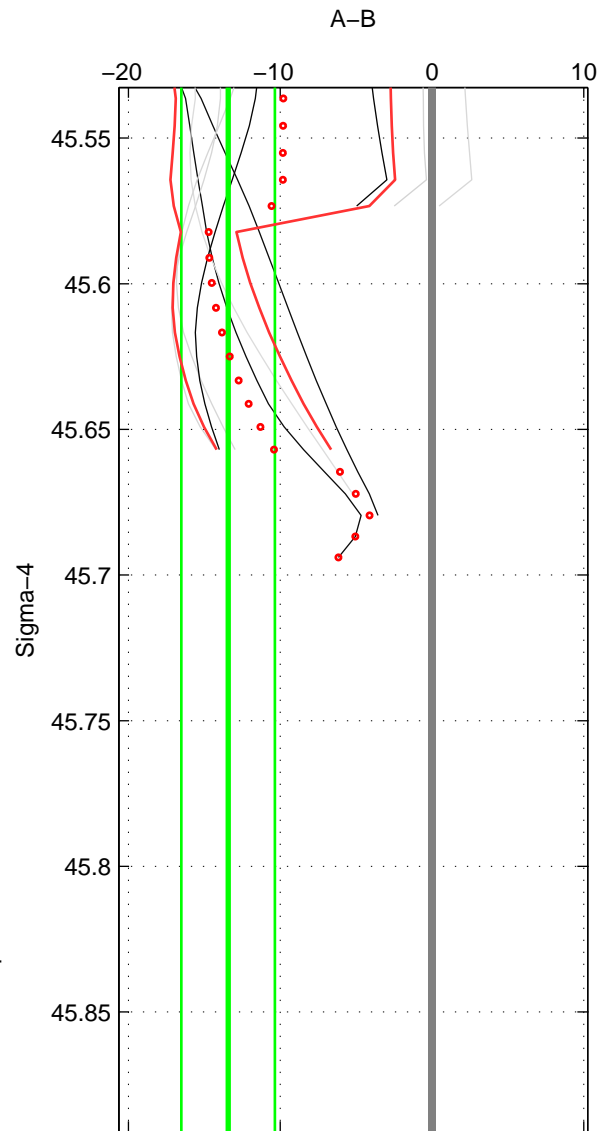

Cruise A (red). Date: Jun 1998 Cruisename: 565-49HO19980601

Cruise B (blue). Date: Jun 2001 Cruisename: 591-49NZ20010604

*** "Favourite" values are means of spaces 1 2.

	Offset	O.StDev	Ratio	R.Stdev	Rating
SIGMA:	-13.429	3.080	0.994	0.001	4
THETA:	-13.462	2.954	0.994	0.001	4
DEPTH:	-10.741	3.879	0.995	0.002	3
FAV. :	-13.445	3.017	0.994	0.001	4

Profiles of A: 3
 Profiles of B: 8
 Diff profs : 9
 WMoffset (A-B): -13.4286
 WMoffset stdev: 3.0795
 WMratio (A/B): 0.99436
 WMratio stdev: 0.0012897

Quality (1-5): 4

Profiles of A: 3
 Profiles of B: 8
 Diff profs : 9
 WMoffset (A-B): -13.462
 WMoffset stdev: 2.954
 WMratio (A/B): 0.99435
 WMratio stdev: 0.0012366

Quality (1-5): 4

Profiles of A: 3
 Profiles of B: 8
 Diff profs : 9
 WMoffset (A-B): -10.7409
 WMoffset stdev: 3.8791
 WMratio (A/B): 0.99549
 WMratio stdev: 0.0016245

Quality (1-5): 3

Please note that statistics are bad.