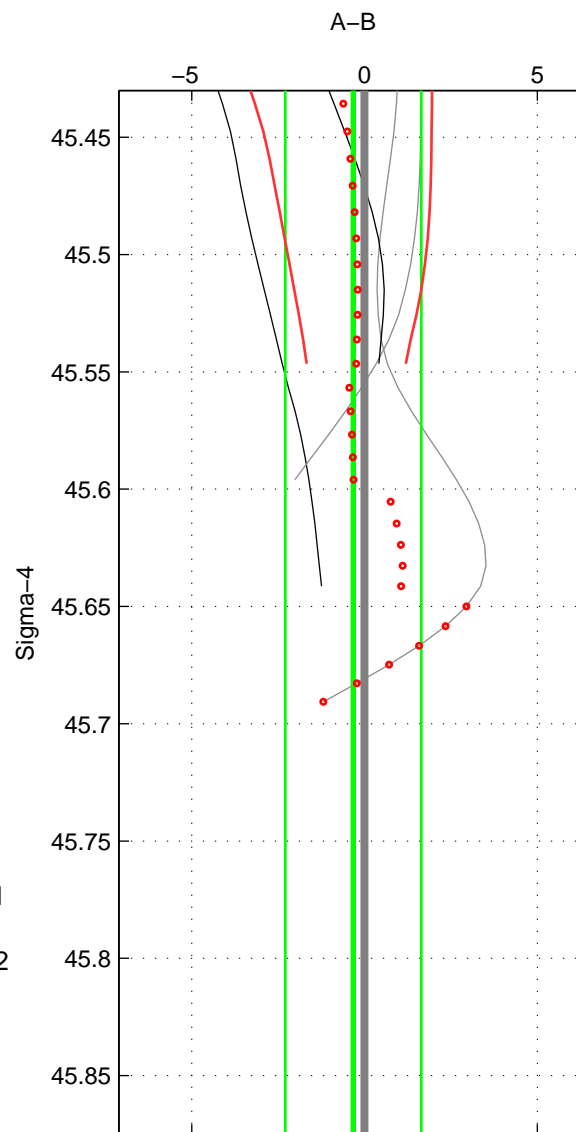

Cruise A (red). Date: Nov 2004 Cruisename: 705-49UP20041021

Cruise B (blue). Date: Feb 2008 Cruisename: 717-49UP20080122

*** "Favourite" values are means of spaces 1 2.

	Offset	O.StDev	Ratio	R.Stdev	Rating
SIGMA:	-0.325	1.971	1.000	0.001	4
THETA:	-0.571	2.407	1.000	0.001	4
DEPTH:	0.155	0.683	1.000	0.000	3
FAV.:	-0.448	2.189	1.000	0.001	4

Profiles of A: 4
 Profiles of B: 7
 Diff profs: 4
 WMoffset (A-B): -0.32547
 WMoffset stdev: 1.9707
 WMratio (A/B): 0.99986
 WMratio stdev: 0.00083955

Quality (1-5): 4

Profiles of A: 4
 Profiles of B: 7
 Diff profs: 4
 WMoffset (A-B): -0.57085
 WMoffset stdev: 2.4074
 WMratio (A/B): 0.99976
 WMratio stdev: 0.0010252

Quality (1-5): 4

Profiles of A: 4
 Profiles of B: 7
 Diff profs: 4
 WMoffset (A-B): 0.15477
 WMoffset stdev: 0.68293
 WMratio (A/B): 1.0001
 WMratio stdev: 0.0002925

Quality (1-5): 3

Please note that statistics are bad.