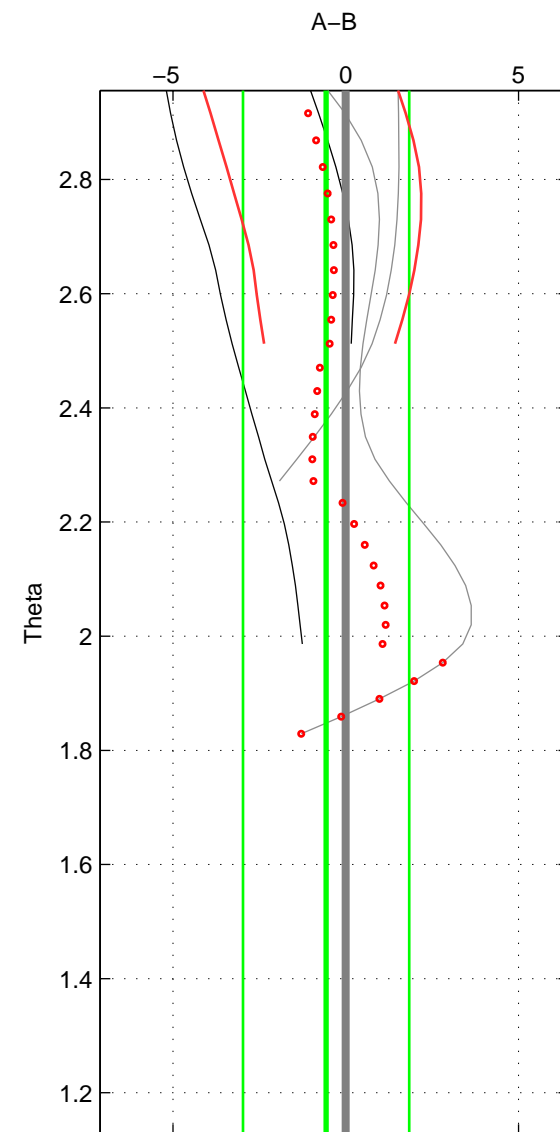

Cruise A (red). Date: Nov 2004 Cruisename: 705-49UP20041021

Cruise B (blue). Date: Feb 2008 Cruisename: 717-49UP20080122

*** "Favourite" values are means of spaces 1 2.

	Offset	O.StDev	Ratio	R.Stdev	Rating
SIGMA:	-0.325	1.971	1.000	0.001	4
THETA:	-0.571	2.407	1.000	0.001	4
DEPTH:	0.155	0.683	1.000	0.000	3
FAV.:	-0.448	2.189	1.000	0.001	4

Profiles of A: 4
 Profiles of B: 7
 Diff profs: 4
 WMoffset (A-B): -0.32547
 WMoffset stdev: 1.9707
 WMratio (A/B): 0.99986
 WMratio stdev: 0.00083955

Quality (1-5): 4

Profiles of A: 4
 Profiles of B: 7
 Diff profs: 4
 WMoffset (A-B): -0.57085
 WMoffset stdev: 2.4074
 WMratio (A/B): 0.99976
 WMratio stdev: 0.0010252

Quality (1-5): 4

Profiles of A: 4
 Profiles of B: 7
 Diff profs: 4
 WMoffset (A-B): 0.15477
 WMoffset stdev: 0.68293
 WMratio (A/B): 1.0001
 WMratio stdev: 0.0002925

Quality (1-5): 3

Please note that statistics are bad.