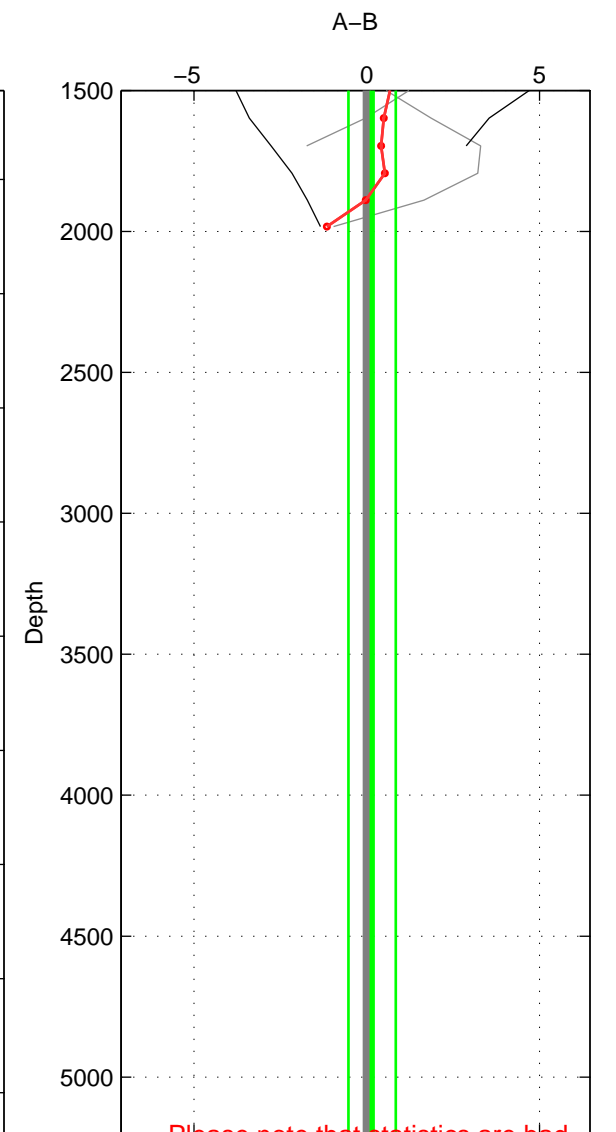

Cruise A (red). Date: Nov 2004 Cruisename: 705-49UP20041021

Cruise B (blue). Date: Feb 2008 Cruisename: 717-49UP20080122

*** "Favourite" values are means of spaces 1 2.

	Offset	O.StDev	Ratio	R.Stdev	Rating
SIGMA:	-0.325	1.971	1.000	0.001	4
THETA:	-0.571	2.407	1.000	0.001	4
DEPTH:	0.155	0.683	1.000	0.000	3
FAV.:	-0.448	2.189	1.000	0.001	4

Profiles of A: 4
 Profiles of B: 7
 Diff profs: 4
 WMoffset (A-B): -0.32547
 WMoffset stdev: 1.9707
 WMratio (A/B): 0.99986
 WMratio stdev: 0.00083955

Quality (1-5): 4

Profiles of A: 4
 Profiles of B: 7
 Diff profs: 4
 WMoffset (A-B): -0.57085
 WMoffset stdev: 2.4074
 WMratio (A/B): 0.99976
 WMratio stdev: 0.0010252

Quality (1-5): 4

Profiles of A: 4
 Profiles of B: 7
 Diff profs: 4
 WMoffset (A-B): 0.15477
 WMoffset stdev: 0.68293
 WMratio (A/B): 1.0001
 WMratio stdev: 0.0002925

Quality (1-5): 3

Please note that statistics are bad.