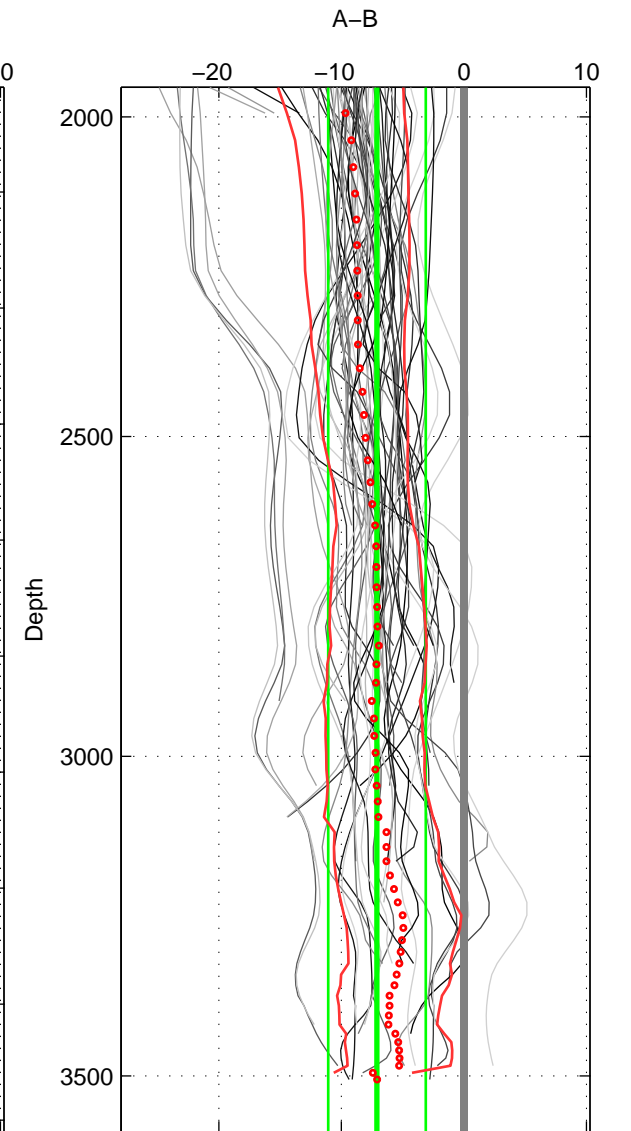

Cruise A (red). Date: Jul 1997 Cruisename: 154-06MT19970707

Cruise B (blue). Date: May 2008 Cruisename: 199-18HU20080520

\*\*\* "Favourite" values are means of spaces 1 2 3.

	Offset	O.StDev	Ratio	R.Stdev	Rating
SIGMA:	-6.778	3.734	0.997	0.002	4
THETA:	-6.708	3.412	0.997	0.002	4
DEPTH:	-7.098	3.980	0.997	0.002	4
FAV. :	-6.861	3.709	0.997	0.002	4

Profiles of A: 10  
 Profiles of B: 17  
 Diff profs : 66  
 WMoffset (A-B): -6.7777  
 WMoffset stdev: 3.7342  
 WMratio (A/B): 0.99687  
 WMratio stdev: 0.0017224

Quality (1-5): 4

Profiles of A: 10  
 Profiles of B: 17  
 Diff profs : 66  
 WMoffset (A-B): -6.7081  
 WMoffset stdev: 3.4122  
 WMratio (A/B): 0.9969  
 WMratio stdev: 0.0015745

Quality (1-5): 4

Profiles of A: 10  
 Profiles of B: 17  
 Diff profs : 66  
 WMoffset (A-B): -7.0984  
 WMoffset stdev: 3.9796  
 WMratio (A/B): 0.99672  
 WMratio stdev: 0.001834

Quality (1-5): 4