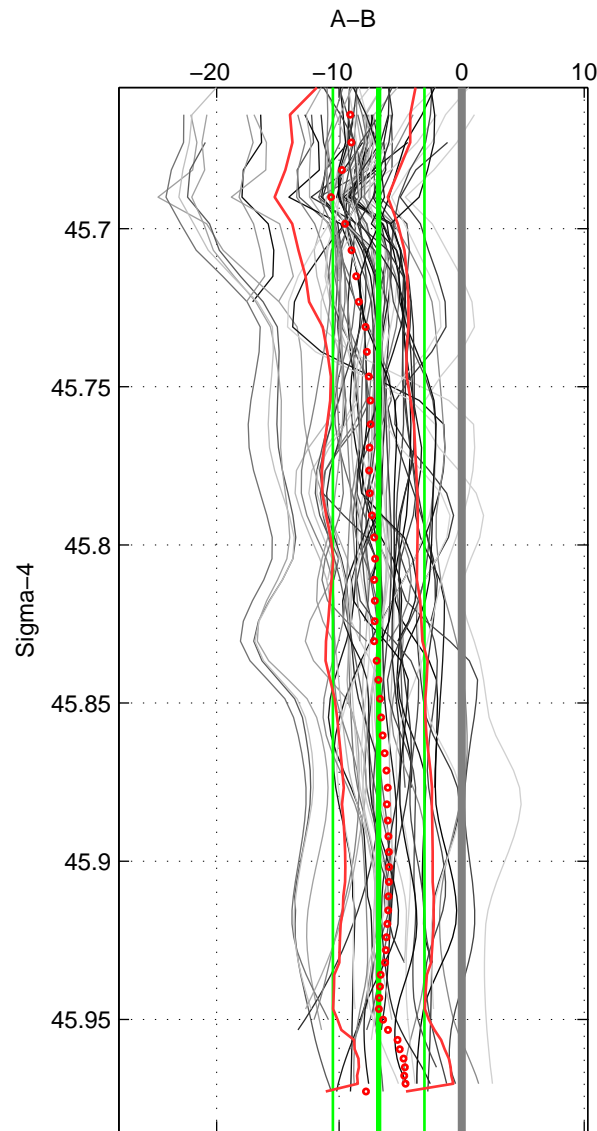

Cruise A (red). Date: Jul 1997 Cruisename: 154-06MT19970707

Cruise B (blue). Date: May 2008 Cruisename: 199-18HU20080520

\*\*\* "Favourite" values are means of spaces 1 2 3.

	Offset	O.StDev	Ratio	R.Stdev	Rating
SIGMA:	-6.778	3.734	0.997	0.002	4
THETA:	-6.708	3.412	0.997	0.002	4
DEPTH:	-7.098	3.980	0.997	0.002	4
FAV. :	-6.861	3.709	0.997	0.002	4

Profiles of A: 10  
 Profiles of B: 17  
 Diff profs : 66  
 WMoffset (A-B): -6.7777  
 WMoffset stdev: 3.7342  
 WMratio (A/B): 0.99687  
 WMratio stdev: 0.0017224

Quality (1-5): 4

Profiles of A: 10  
 Profiles of B: 17  
 Diff profs : 66  
 WMoffset (A-B): -6.7081  
 WMoffset stdev: 3.4122  
 WMratio (A/B): 0.9969  
 WMratio stdev: 0.0015745

Quality (1-5): 4

Profiles of A: 10  
 Profiles of B: 17  
 Diff profs : 66  
 WMoffset (A-B): -7.0984  
 WMoffset stdev: 3.9796  
 WMratio (A/B): 0.99672  
 WMratio stdev: 0.001834

Quality (1-5): 4