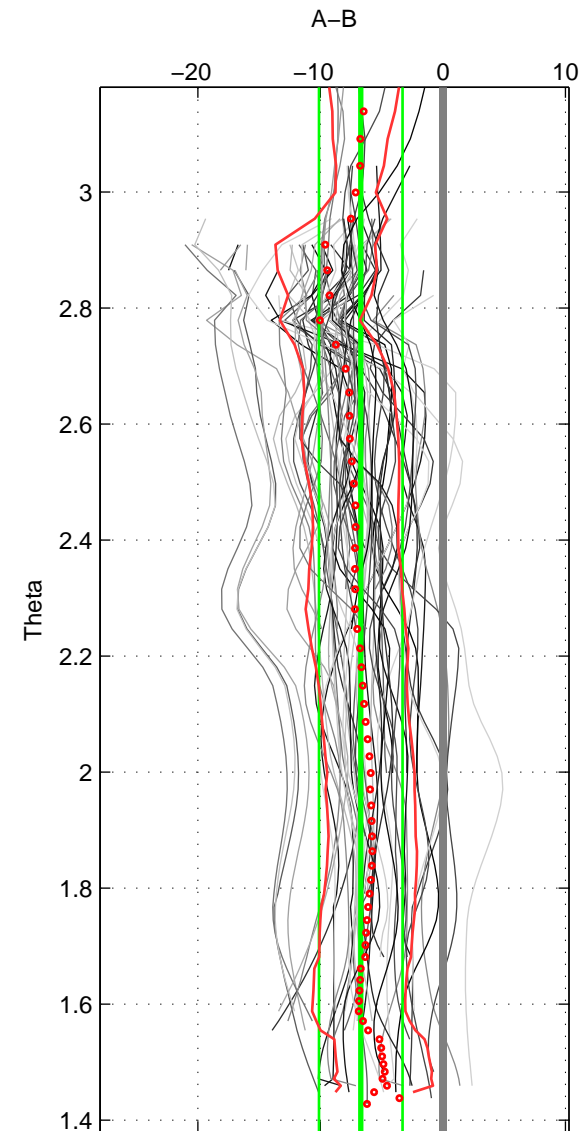

Cruise A (red). Date: Jul 1997 Cruisename: 154-06MT19970707

Cruise B (blue). Date: May 2008 Cruisename: 199-18HU20080520

\*\*\* "Favourite" values are means of spaces 1 2 3.

	Offset	O.StDev	Ratio	R.Stdev	Rating
SIGMA:	-6.778	3.734	0.997	0.002	4
THETA:	-6.708	3.412	0.997	0.002	4
DEPTH:	-7.098	3.980	0.997	0.002	4
FAV. :	-6.861	3.709	0.997	0.002	4

Profiles of A: 10  
 Profiles of B: 17  
 Diff profs : 66  
 WMoffset (A-B): -6.7777  
 WMoffset stdev: 3.7342  
 WMratio (A/B): 0.99687  
 WMratio stdev: 0.0017224

Quality (1-5): 4

Profiles of A: 10  
 Profiles of B: 17  
 Diff profs : 66  
 WMoffset (A-B): -6.7081  
 WMoffset stdev: 3.4122  
 WMratio (A/B): 0.9969  
 WMratio stdev: 0.0015745

Quality (1-5): 4

Profiles of A: 10  
 Profiles of B: 17  
 Diff profs : 66  
 WMoffset (A-B): -7.0984  
 WMoffset stdev: 3.9796  
 WMratio (A/B): 0.99672  
 WMratio stdev: 0.001834

Quality (1-5): 4