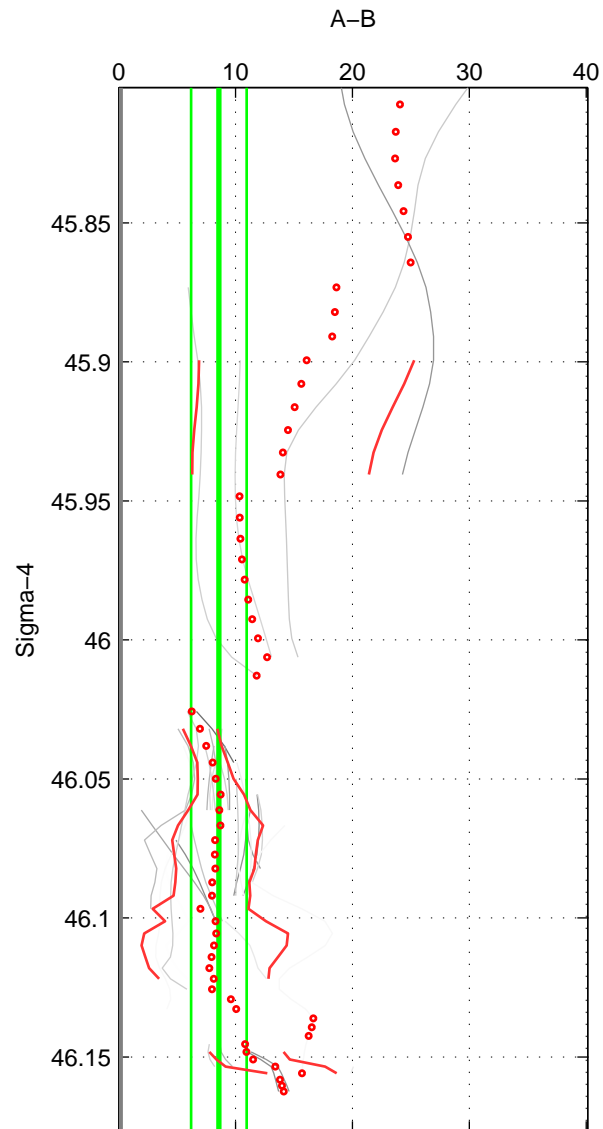

Cruise A (red). Date: Oct 2007 Cruisename: 128-06AQ20071128  
 Cruise B (blue). Date: Dec 1983 Cruisename: 222-316N19831007

\*\*\* "Favourite" values are those of space 2.

	Offset	O.StDev	Ratio	R.Stdev	Rating
SIGMA:	8.569	2.375	1.004	0.001	4
THETA:	10.079	2.699	1.004	0.001	5
DEPTH:	11.084	3.398	1.005	0.002	4
FAV. :	10.079	2.699	1.004	0.001	5

Profiles of A: 23  
 Profiles of B: 9  
 Diff profs : 28  
 WMoffset (A-B): 8.5694  
 WMoffset stdev: 2.3755  
 WMratio (A/B): 1.0038  
 WMratio stdev: 0.0010568

Quality (1-5): 4

Profiles of A: 23  
 Profiles of B: 9  
 Diff profs : 28  
 WMoffset (A-B): 10.0793  
 WMoffset stdev: 2.6988  
 WMratio (A/B): 1.0045  
 WMratio stdev: 0.0012045

Quality (1-5): 5

Profiles of A: 23  
 Profiles of B: 9  
 Diff profs : 24  
 WMoffset (A-B): 11.084  
 WMoffset stdev: 3.3979  
 WMratio (A/B): 1.005  
 WMratio stdev: 0.001526

Quality (1-5): 4