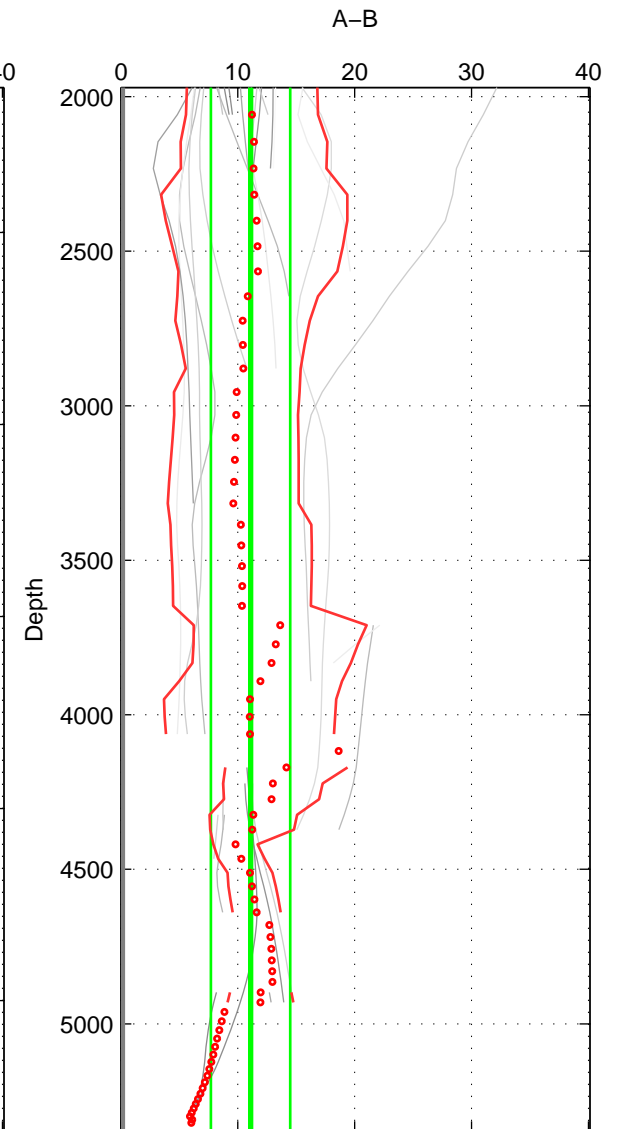

Cruise A (red). Date: Oct 2007 Cruisename: 128-06AQ20071128  
 Cruise B (blue). Date: Dec 1983 Cruisename: 222-316N19831007

\*\*\* "Favourite" values are those of space 2.

	Offset	O.StDev	Ratio	R.Stdev	Rating
SIGMA:	8.569	2.375	1.004	0.001	4
THETA:	10.079	2.699	1.004	0.001	5
DEPTH:	11.084	3.398	1.005	0.002	4
FAV. :	10.079	2.699	1.004	0.001	5

Profiles of A: 23  
 Profiles of B: 9  
 Diff profs : 28  
 WMoffset (A-B): 8.5694  
 WMoffset stdev: 2.3755  
 WMratio (A/B): 1.0038  
 WMratio stdev: 0.0010568

Quality (1-5): 4

Profiles of A: 23  
 Profiles of B: 9  
 Diff profs : 28  
 WMoffset (A-B): 10.0793  
 WMoffset stdev: 2.6988  
 WMratio (A/B): 1.0045  
 WMratio stdev: 0.0012045

Quality (1-5): 5

Profiles of A: 23  
 Profiles of B: 9  
 Diff profs : 24  
 WMoffset (A-B): 11.084  
 WMoffset stdev: 3.3979  
 WMratio (A/B): 1.005  
 WMratio stdev: 0.001526

Quality (1-5): 4