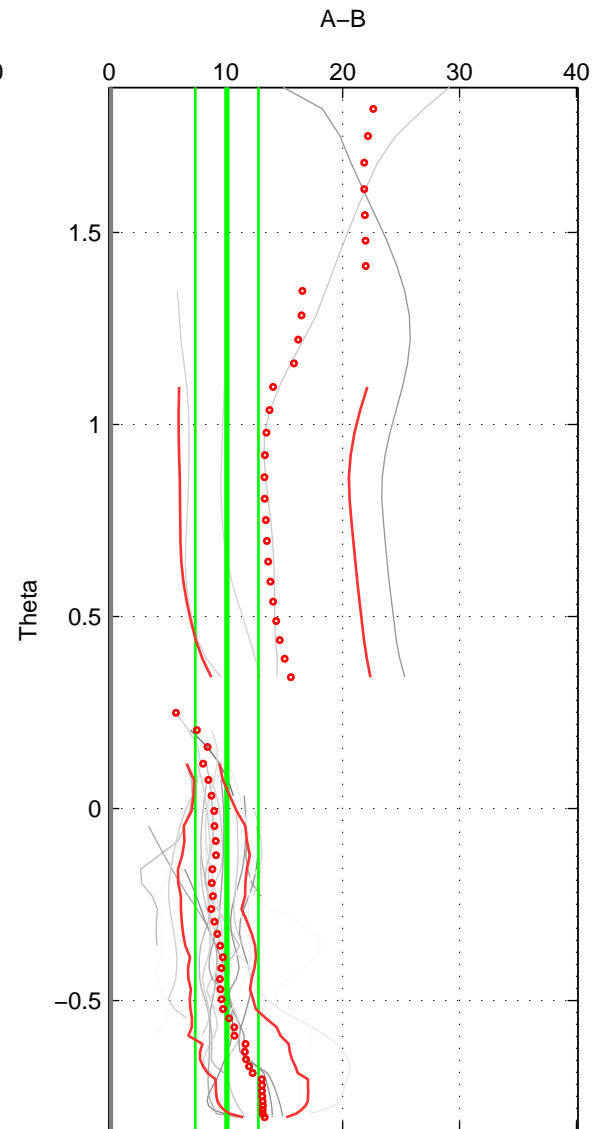

Cruise A (red). Date: Oct 2007 Cruisename: 128-06AQ20071128  
 Cruise B (blue). Date: Dec 1983 Cruisename: 222-316N19831007

\*\*\* "Favourite" values are those of space 2.

	Offset	O.StDev	Ratio	R.Stdev	Rating
SIGMA:	8.569	2.375	1.004	0.001	4
THETA:	10.079	2.699	1.004	0.001	5
DEPTH:	11.084	3.398	1.005	0.002	4
FAV. :	10.079	2.699	1.004	0.001	5

Profiles of A: 23  
 Profiles of B: 9  
 Diff profs : 28  
 WMoffset (A-B): 8.5694  
 WMoffset stdev: 2.3755  
 WMratio (A/B): 1.0038  
 WMratio stdev: 0.0010568

Quality (1-5): 4

Profiles of A: 23  
 Profiles of B: 9  
 Diff profs : 28  
 WMoffset (A-B): 10.0793  
 WMoffset stdev: 2.6988  
 WMratio (A/B): 1.0045  
 WMratio stdev: 0.0012045

Quality (1-5): 5

Profiles of A: 23  
 Profiles of B: 9  
 Diff profs : 24  
 WMoffset (A-B): 11.084  
 WMoffset stdev: 3.3979  
 WMratio (A/B): 1.005  
 WMratio stdev: 0.001526

Quality (1-5): 4