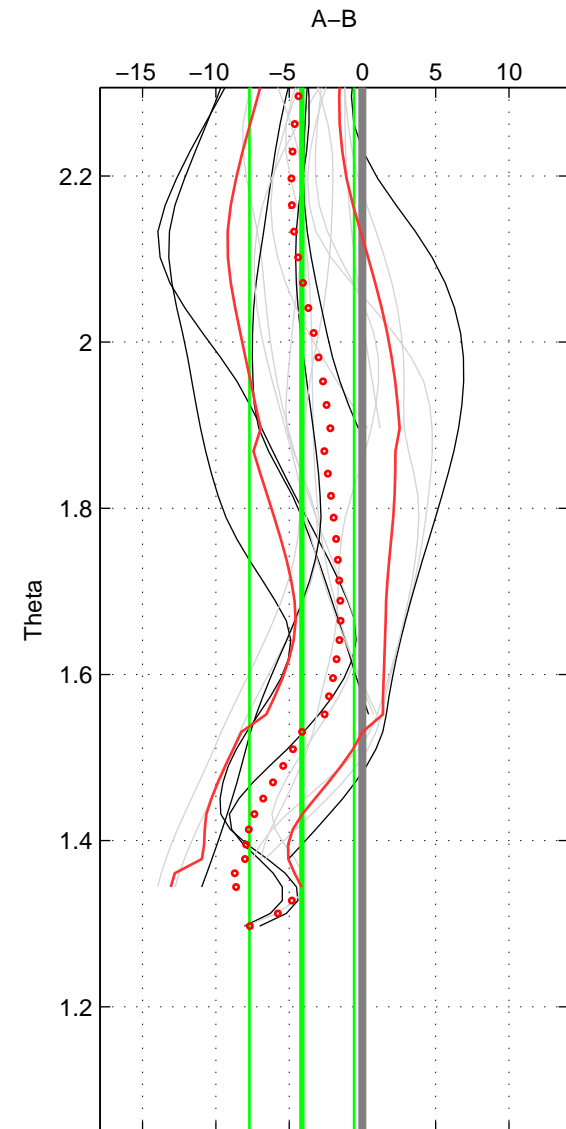

Cruise A (red). Date: Jun 2001 Cruisename: 574-49HO20010604

Cruise B (blue). Date: Jun 2001 Cruisename: 591-49NZ20010604

\*\*\* "Favourite" values are those of space 2.

	Offset	O.StDev	Ratio	R.Stdev	Rating
SIGMA:	-3.625	3.133	0.998	0.001	3
THETA:	-4.138	3.573	0.998	0.002	4
DEPTH:	-5.718	2.943	0.998	0.001	3
FAV. :	-4.138	3.573	0.998	0.002	4

Profiles of A: 5  
 Profiles of B: 7  
 Diff profs : 16  
 WMoffset (A-B): -3.6252  
 WMoffset stdev: 3.1328  
 WMratio (A/B): 0.99847  
 WMratio stdev: 0.0013172

Quality (1-5): 3

Profiles of A: 5  
 Profiles of B: 7  
 Diff profs : 16  
 WMoffset (A-B): -4.1382  
 WMoffset stdev: 3.5732  
 WMratio (A/B): 0.99826  
 WMratio stdev: 0.0015073

Quality (1-5): 4

Profiles of A: 5  
 Profiles of B: 7  
 Diff profs : 16  
 WMoffset (A-B): -5.7176  
 WMoffset stdev: 2.9433  
 WMratio (A/B): 0.99758  
 WMratio stdev: 0.0012383

Quality (1-5): 3