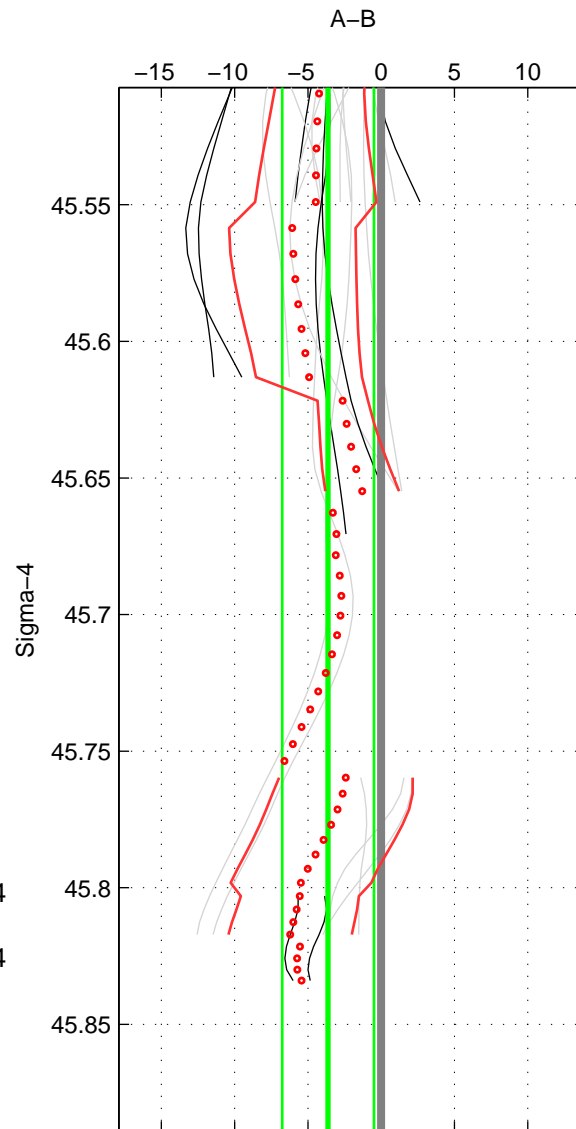

Cruise A (red). Date: Jun 2001 Cruisename: 574-49HO20010604

Cruise B (blue). Date: Jun 2001 Cruisename: 591-49NZ20010604

\*\*\* "Favourite" values are those of space 2.

	Offset	O.StDev	Ratio	R.Stdev	Rating
SIGMA:	-3.625	3.133	0.998	0.001	3
THETA:	-4.138	3.573	0.998	0.002	4
DEPTH:	-5.718	2.943	0.998	0.001	3
FAV. :	-4.138	3.573	0.998	0.002	4

Profiles of A: 5  
 Profiles of B: 7  
 Diff profs : 16  
 WMoffset (A-B): -3.6252  
 WMoffset stdev: 3.1328  
 WMratio (A/B): 0.99847  
 WMratio stdev: 0.0013172

Quality (1-5): 3

Profiles of A: 5  
 Profiles of B: 7  
 Diff profs : 16  
 WMoffset (A-B): -4.1382  
 WMoffset stdev: 3.5732  
 WMratio (A/B): 0.99826  
 WMratio stdev: 0.0015073

Quality (1-5): 4

Profiles of A: 5  
 Profiles of B: 7  
 Diff profs : 16  
 WMoffset (A-B): -5.7176  
 WMoffset stdev: 2.9433  
 WMratio (A/B): 0.99758  
 WMratio stdev: 0.0012383

Quality (1-5): 3