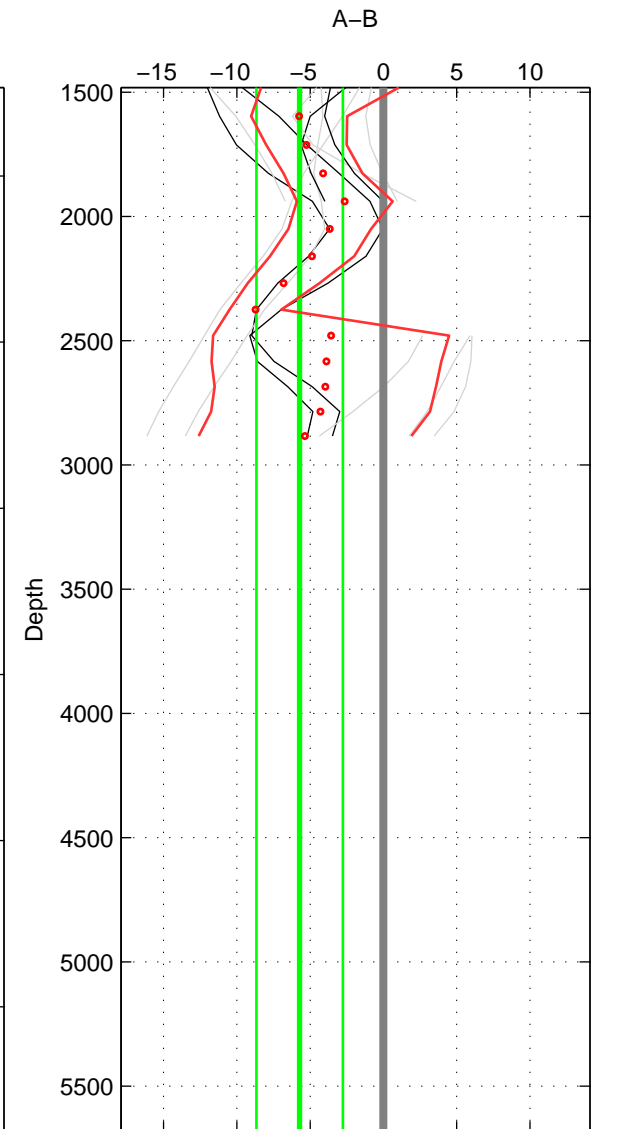

Cruise A (red). Date: Jun 2001 Cruisename: 574-49HO20010604

Cruise B (blue). Date: Jun 2001 Cruisename: 591-49NZ20010604

\*\*\* "Favourite" values are those of space 2.

	Offset	O.StDev	Ratio	R.Stdev	Rating
SIGMA:	-3.625	3.133	0.998	0.001	3
THETA:	-4.138	3.573	0.998	0.002	4
DEPTH:	-5.718	2.943	0.998	0.001	3
FAV. :	-4.138	3.573	0.998	0.002	4

Profiles of A: 5  
 Profiles of B: 7  
 Diff profs : 16  
 WMoffset (A-B): -3.6252  
 WMoffset stdev: 3.1328  
 WMratio (A/B): 0.99847  
 WMratio stdev: 0.0013172

Quality (1-5): 3

Profiles of A: 5  
 Profiles of B: 7  
 Diff profs : 16  
 WMoffset (A-B): -4.1382  
 WMoffset stdev: 3.5732  
 WMratio (A/B): 0.99826  
 WMratio stdev: 0.0015073

Quality (1-5): 4

Profiles of A: 5  
 Profiles of B: 7  
 Diff profs : 16  
 WMoffset (A-B): -5.7176  
 WMoffset stdev: 2.9433  
 WMratio (A/B): 0.99758  
 WMratio stdev: 0.0012383

Quality (1-5): 3