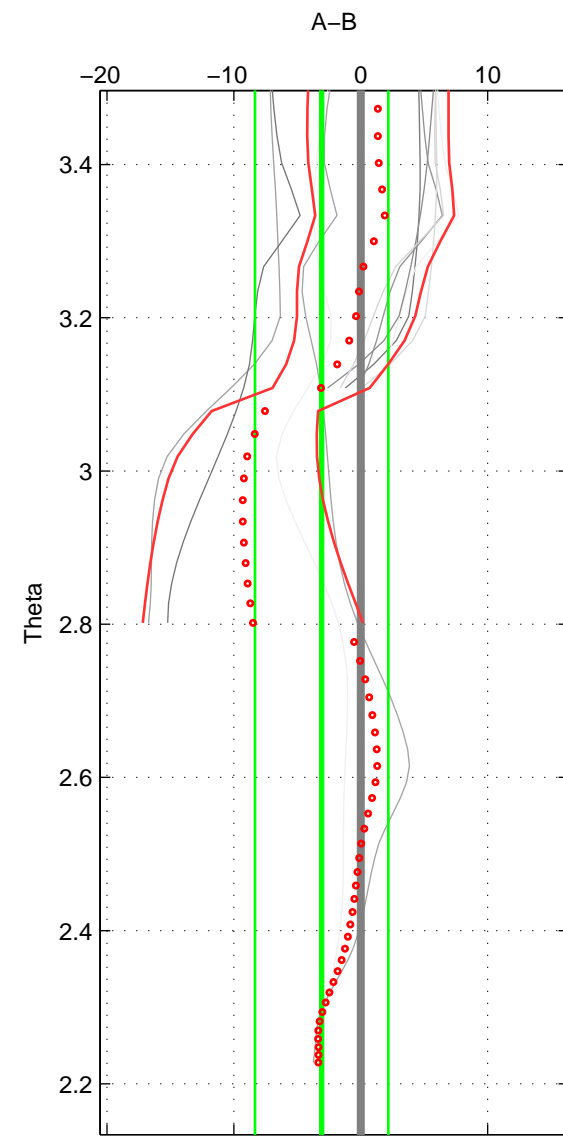

Cruise A (red). Date: Jul 1992 Cruisename: 7-06MT19920701

Cruise B (blue). Date: Jun 1997 Cruisename: 153-06MT19970611

\*\*\* "Favourite" values are those of space 2.

	Offset	O.StDev	Ratio	R.Stdev	Rating
SIGMA:	-11.217	3.972	0.995	0.002	2
THETA:	-3.078	5.256	0.999	0.002	3
DEPTH:	-7.633	1.643	0.996	0.001	2
FAV.:	-3.078	5.256	0.999	0.002	3

Please note that statistics are bad.

Profiles of A: 2  
 Profiles of B: 2  
 Diff profs: 4  
 WMoffset (A-B): -11.2167  
 WMoffset stdev: 3.9725  
 WMratio (A/B): 0.99482  
 WMratio stdev: 0.0018191

Quality (1-5): 2

Profiles of A: 5  
 Profiles of B: 2  
 Diff profs: 10  
 WMoffset (A-B): -3.0785  
 WMoffset stdev: 5.2563  
 WMratio (A/B): 0.99857  
 WMratio stdev: 0.0024314

Quality (1-5): 3

Please note that statistics are bad.

Profiles of A: 2  
 Profiles of B: 2  
 Diff profs: 4  
 WMoffset (A-B): -7.633  
 WMoffset stdev: 1.6427  
 WMratio (A/B): 0.99647  
 WMratio stdev: 0.00075337

Quality (1-5): 2