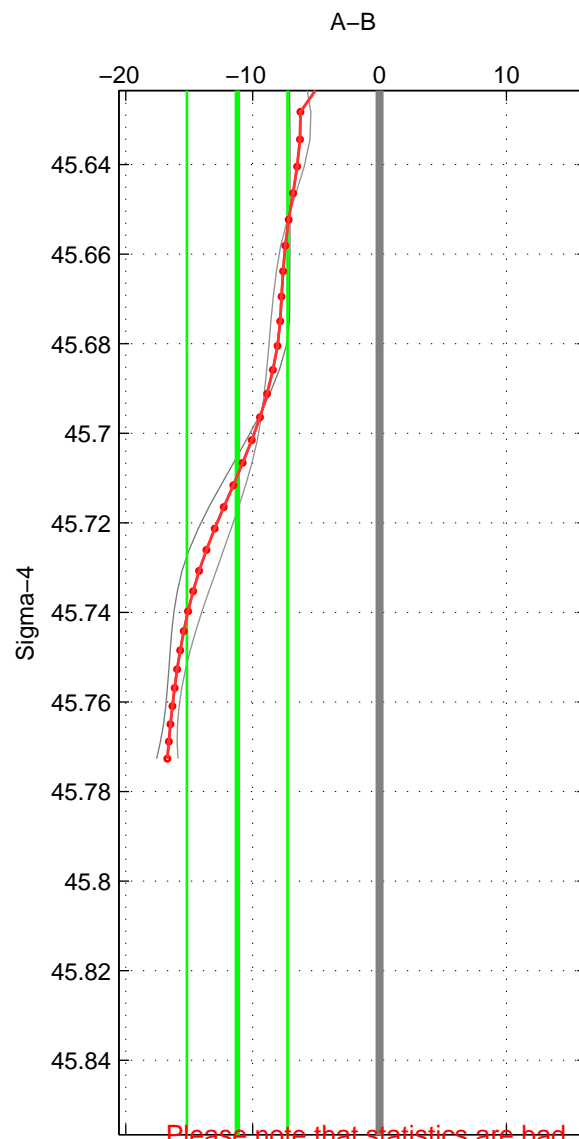

Cruise A (red). Date: Jul 1992 Cruisename: 7-06MT19920701

Cruise B (blue). Date: Jun 1997 Cruisename: 153-06MT19970611

\*\*\* "Favourite" values are those of space 2.

	Offset	O.StDev	Ratio	R.Stdev	Rating
SIGMA:	-11.217	3.972	0.995	0.002	2
THETA:	-3.078	5.256	0.999	0.002	3
DEPTH:	-7.633	1.643	0.996	0.001	2
FAV.:	-3.078	5.256	0.999	0.002	3

Please note that statistics are bad.

Profiles of A: 2  
 Profiles of B: 2  
 Diff profs: 4  
 WMoffset (A-B): -11.2167  
 WMoffset stdev: 3.9725  
 WMratio (A/B): 0.99482  
 WMratio stdev: 0.0018191

Quality (1-5): 2

Profiles of A: 5  
 Profiles of B: 2  
 Diff profs: 10  
 WMoffset (A-B): -3.0785  
 WMoffset stdev: 5.2563  
 WMratio (A/B): 0.99857  
 WMratio stdev: 0.0024314

Quality (1-5): 3

Please note that statistics are bad.

Profiles of A: 2  
 Profiles of B: 2  
 Diff profs: 4  
 WMoffset (A-B): -7.633  
 WMoffset stdev: 1.6427  
 WMratio (A/B): 0.99647  
 WMratio stdev: 0.00075337

Quality (1-5): 2