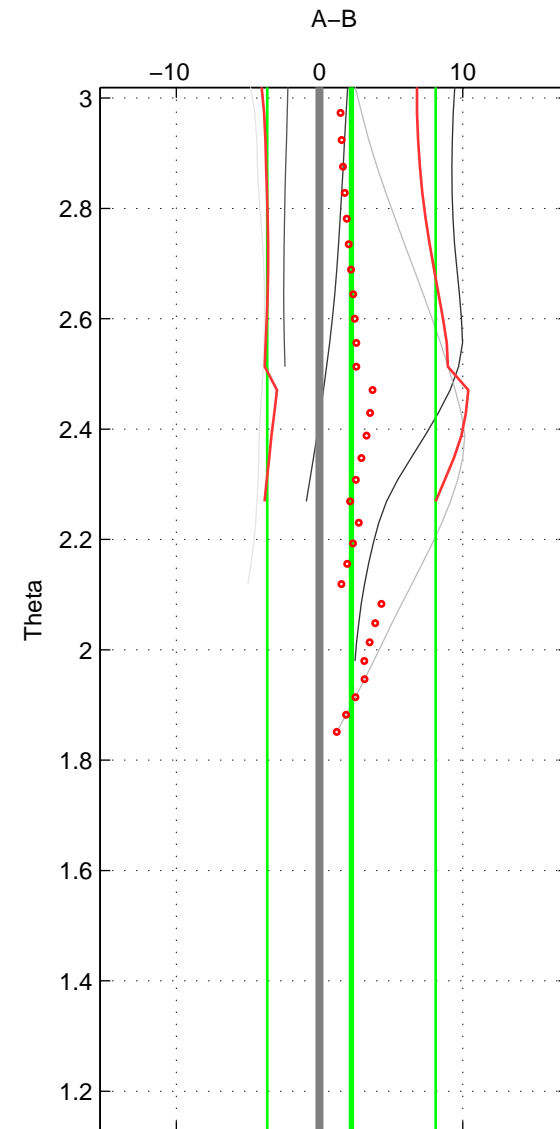

Cruise A (red). Date: Apr 2007 Cruisename: 674-49UF20070424
 Cruise B (blue). Date: Feb 2008 Cruisename: 717-49UP20080122

*** "Favourite" values are means of spaces 1 2.

	Offset	O.StDev	Ratio	R.Stdev	Rating
SIGMA:	1.884	5.834	1.001	0.002	4
THETA:	2.231	5.884	1.001	0.003	4
DEPTH:	1.224	1.458	1.001	0.001	3
FAV.:	2.057	5.859	1.001	0.002	4

Profiles of A: 5
 Profiles of B: 7
 Diff profs : 5
 WMoffset (A-B): 1.8835
 WMoffset stdev: 5.8339
 WMratio (A/B): 1.0008
 WMratio stdev: 0.0024896

Quality (1-5): 4

Profiles of A: 5
 Profiles of B: 7
 Diff profs : 5
 WMoffset (A-B): 2.2313
 WMoffset stdev: 5.8842
 WMratio (A/B): 1.0009
 WMratio stdev: 0.0025092

Quality (1-5): 4

Profiles of A: 5
 Profiles of B: 7
 Diff profs : 5
 WMoffset (A-B): 1.2236
 WMoffset stdev: 1.4585
 WMratio (A/B): 1.0005
 WMratio stdev: 0.00062116

Quality (1-5): 3

Please note that statistics are bad.