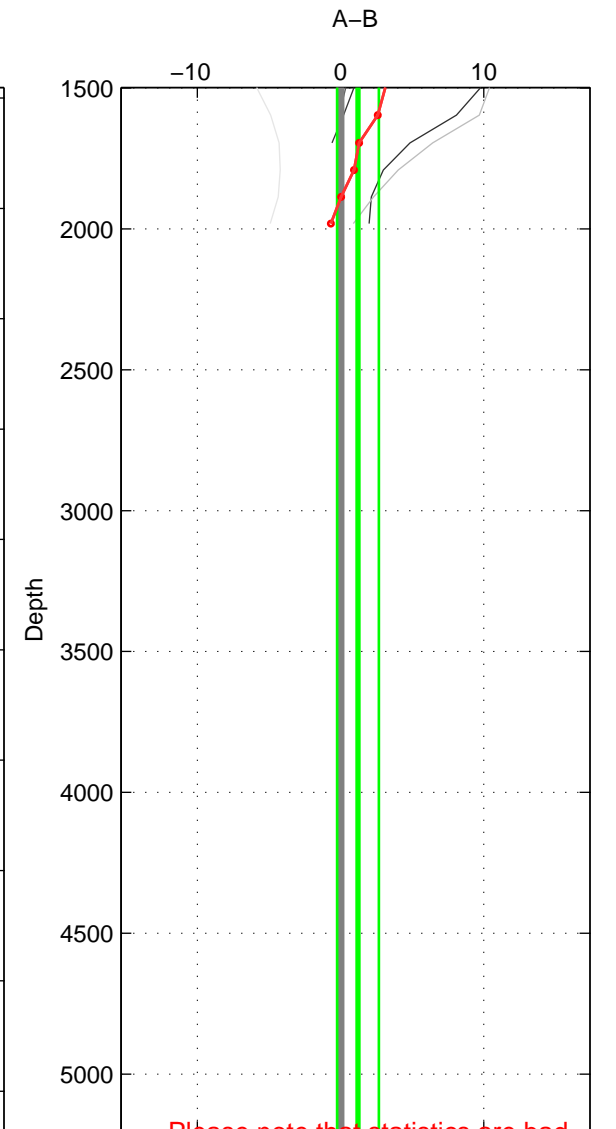

Cruise A (red). Date: Apr 2007 Cruisename: 674-49UF20070424
 Cruise B (blue). Date: Feb 2008 Cruisename: 717-49UP20080122

*** "Favourite" values are means of spaces 1 2.

	Offset	O.StDev	Ratio	R.Stdev	Rating
SIGMA:	1.884	5.834	1.001	0.002	4
THETA:	2.231	5.884	1.001	0.003	4
DEPTH:	1.224	1.458	1.001	0.001	3
FAV.:	2.057	5.859	1.001	0.002	4

Profiles of A: 5
 Profiles of B: 7
 Diff profs : 5
 WMoffset (A-B): 1.8835
 WMoffset stdev: 5.8339
 WMratio (A/B): 1.0008
 WMratio stdev: 0.0024896

Quality (1-5): 4

Profiles of A: 5
 Profiles of B: 7
 Diff profs : 5
 WMoffset (A-B): 2.2313
 WMoffset stdev: 5.8842
 WMratio (A/B): 1.0009
 WMratio stdev: 0.0025092

Quality (1-5): 4

Profiles of A: 5
 Profiles of B: 7
 Diff profs : 5
 WMoffset (A-B): 1.2236
 WMoffset stdev: 1.4585
 WMratio (A/B): 1.0005
 WMratio stdev: 0.00062116

Quality (1-5): 3

Please note that statistics are bad.