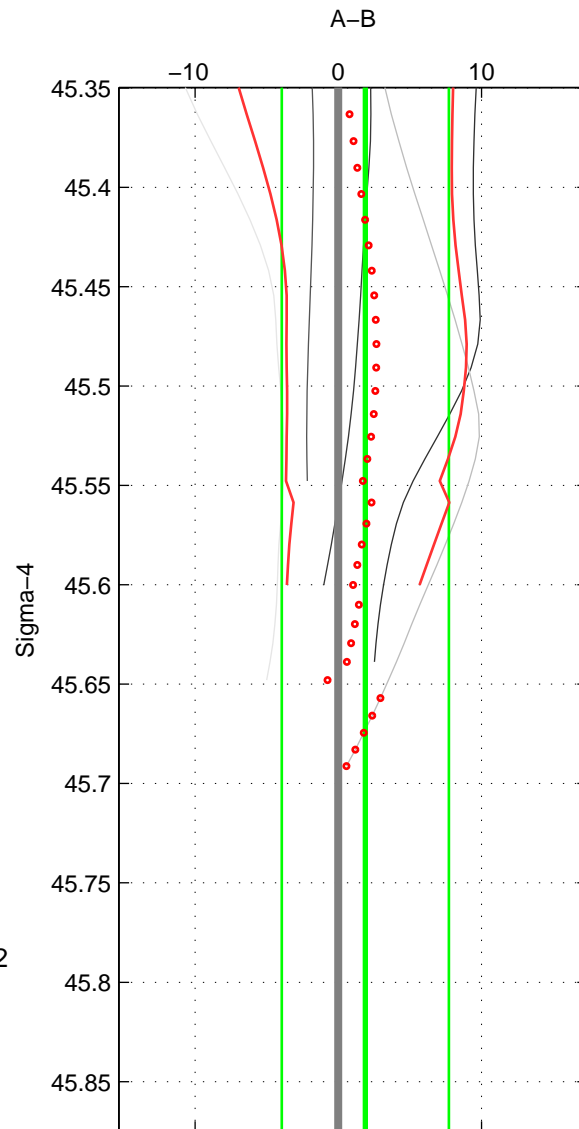

Cruise A (red). Date: Apr 2007 Cruisename: 674-49UF20070424
 Cruise B (blue). Date: Feb 2008 Cruisename: 717-49UP20080122

*** "Favourite" values are means of spaces 1 2.

	Offset	O.StDev	Ratio	R.Stdev	Rating
SIGMA:	1.884	5.834	1.001	0.002	4
THETA:	2.231	5.884	1.001	0.003	4
DEPTH:	1.224	1.458	1.001	0.001	3
FAV.:	2.057	5.859	1.001	0.002	4

Profiles of A: 5
 Profiles of B: 7
 Diff profs : 5
 WMoffset (A-B): 1.8835
 WMoffset stdev: 5.8339
 WMratio (A/B): 1.0008
 WMratio stdev: 0.0024896

Quality (1-5): 4

Profiles of A: 5
 Profiles of B: 7
 Diff profs : 5
 WMoffset (A-B): 2.2313
 WMoffset stdev: 5.8842
 WMratio (A/B): 1.0009
 WMratio stdev: 0.0025092

Quality (1-5): 4

Profiles of A: 5
 Profiles of B: 7
 Diff profs : 5
 WMoffset (A-B): 1.2236
 WMoffset stdev: 1.4585
 WMratio (A/B): 1.0005
 WMratio stdev: 0.00062116

Quality (1-5): 3

Please note that statistics are bad.