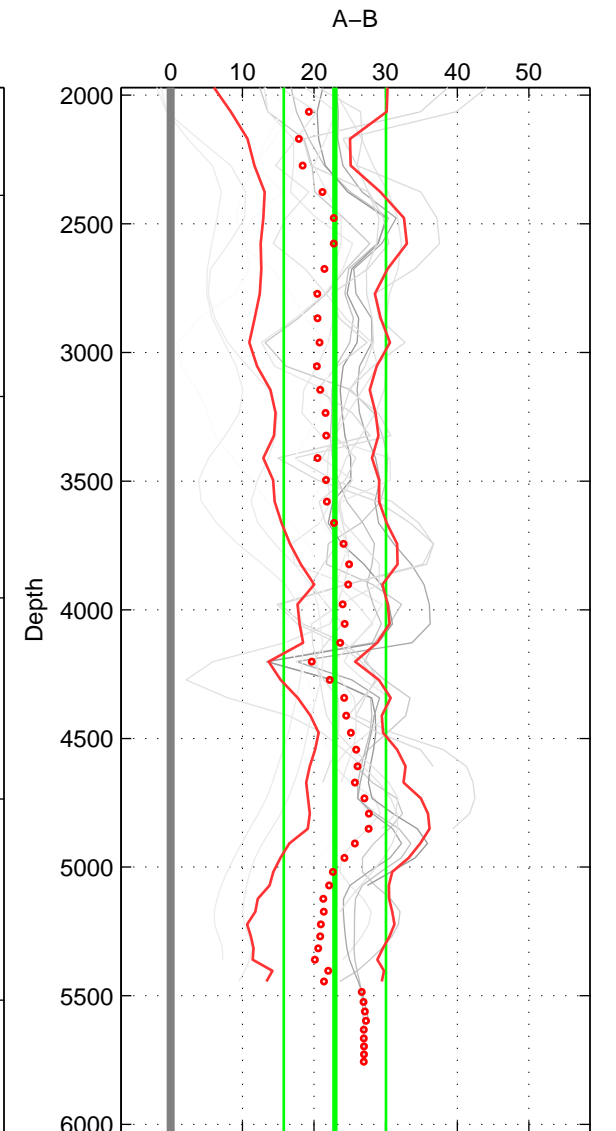

Cruise A (red). Date: Nov 1972 Cruisename: 219-316N19720718.1  
 Cruise B (blue). Date: Oct 2003 Cruisename: 233-316N20030922

\*\*\* "Favourite" values are means of spaces 1 2 3.

	Offset	O.StDev	Ratio	R.Stdev	Rating
SIGMA:	22.069	7.314	1.010	0.003	5
THETA:	22.369	6.980	1.010	0.003	5
DEPTH:	22.912	7.131	1.010	0.003	5
FAV. :	22.450	7.141	1.010	0.003	5

Profiles of A: 8  
 Profiles of B: 12  
 Diff profs : 14  
 WMoffset (A-B): 22.0691  
 WMoffset stdev: 7.3135  
 WMratio (A/B): 1.0101  
 WMratio stdev: 0.003354

Quality (1-5): 5

Profiles of A: 8  
 Profiles of B: 13  
 Diff profs : 15  
 WMoffset (A-B): 22.3693  
 WMoffset stdev: 6.9799  
 WMratio (A/B): 1.0103  
 WMratio stdev: 0.0031956

Quality (1-5): 5

Profiles of A: 8  
 Profiles of B: 13  
 Diff profs : 15  
 WMoffset (A-B): 22.9118  
 WMoffset stdev: 7.1309  
 WMratio (A/B): 1.0105  
 WMratio stdev: 0.0032597

Quality (1-5): 5