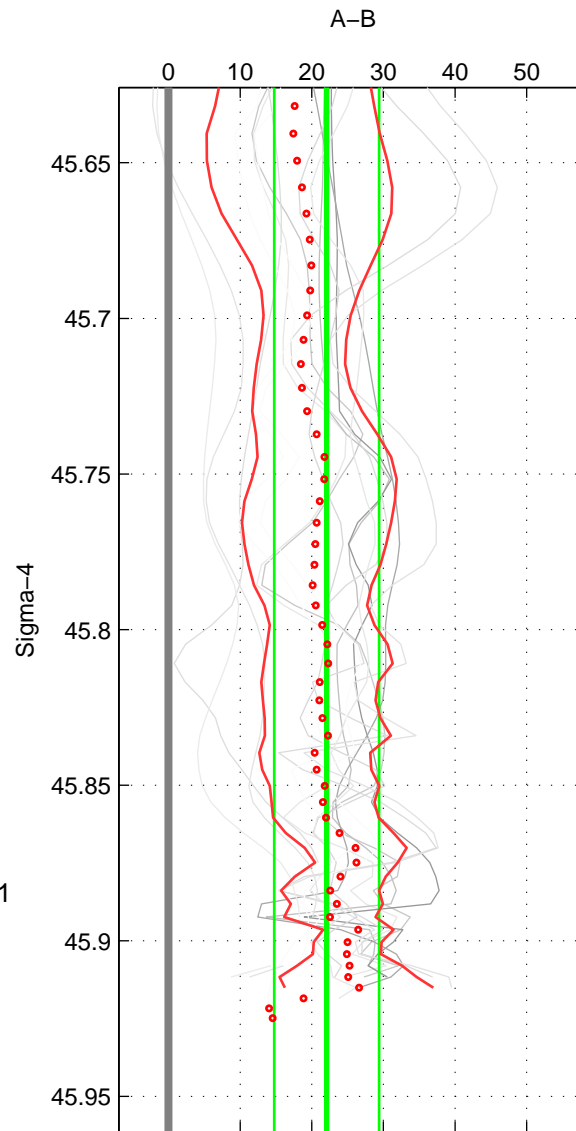

Cruise A (red). Date: Nov 1972 Cruisename: 219-316N19720718.1  
 Cruise B (blue). Date: Oct 2003 Cruisename: 233-316N20030922

\*\*\* "Favourite" values are means of spaces 1 2 3.

	Offset	O.StDev	Ratio	R.Stdev	Rating
SIGMA:	22.069	7.314	1.010	0.003	5
THETA:	22.369	6.980	1.010	0.003	5
DEPTH:	22.912	7.131	1.010	0.003	5
FAV. :	22.450	7.141	1.010	0.003	5

Profiles of A: 8  
 Profiles of B: 12  
 Diff profs : 14  
 WMoffset (A-B): 22.0691  
 WMoffset stdev: 7.3135  
 WMratio (A/B): 1.0101  
 WMratio stdev: 0.003354

Quality (1-5): 5

Profiles of A: 8  
 Profiles of B: 13  
 Diff profs : 15  
 WMoffset (A-B): 22.3693  
 WMoffset stdev: 6.9799  
 WMratio (A/B): 1.0103  
 WMratio stdev: 0.0031956

Quality (1-5): 5

Profiles of A: 8  
 Profiles of B: 13  
 Diff profs : 15  
 WMoffset (A-B): 22.9118  
 WMoffset stdev: 7.1309  
 WMratio (A/B): 1.0105  
 WMratio stdev: 0.0032597

Quality (1-5): 5