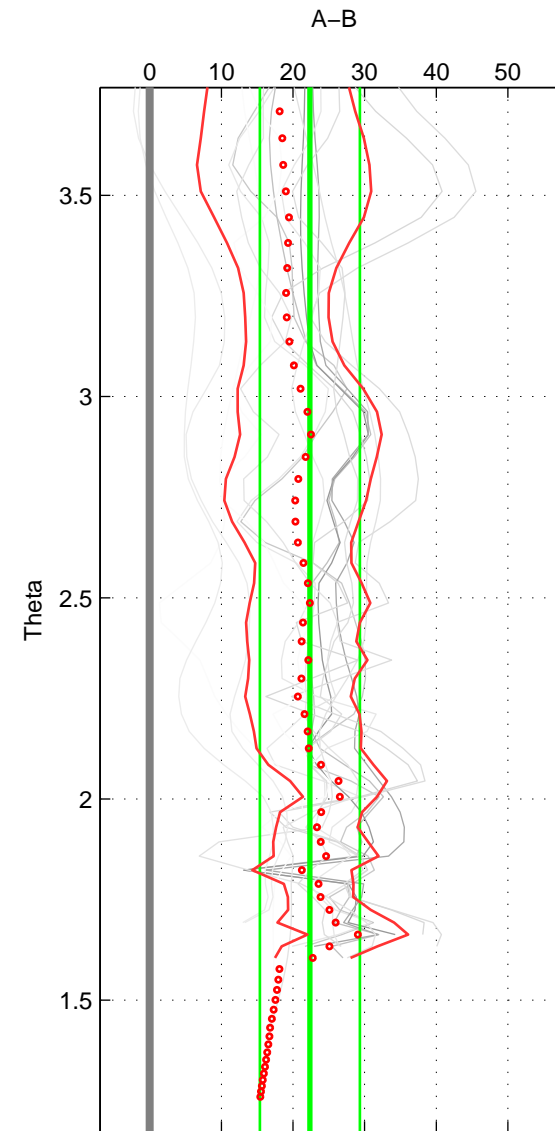

Cruise A (red). Date: Nov 1972 Cruisename: 219-316N19720718.1  
 Cruise B (blue). Date: Oct 2003 Cruisename: 233-316N20030922

\*\*\* "Favourite" values are means of spaces 1 2 3.

	Offset	O.StDev	Ratio	R.Stdev	Rating
SIGMA:	22.069	7.314	1.010	0.003	5
THETA:	22.369	6.980	1.010	0.003	5
DEPTH:	22.912	7.131	1.010	0.003	5
FAV. :	22.450	7.141	1.010	0.003	5

Profiles of A: 8  
 Profiles of B: 12  
 Diff profs : 14  
 WMoffset (A-B): 22.0691  
 WMoffset stdev: 7.3135  
 WMratio (A/B): 1.0101  
 WMratio stdev: 0.003354

Quality (1-5): 5

Profiles of A: 8  
 Profiles of B: 13  
 Diff profs : 15  
 WMoffset (A-B): 22.3693  
 WMoffset stdev: 6.9799  
 WMratio (A/B): 1.0103  
 WMratio stdev: 0.0031956

Quality (1-5): 5

Profiles of A: 8  
 Profiles of B: 13  
 Diff profs : 15  
 WMoffset (A-B): 22.9118  
 WMoffset stdev: 7.1309  
 WMratio (A/B): 1.0105  
 WMratio stdev: 0.0032597

Quality (1-5): 5