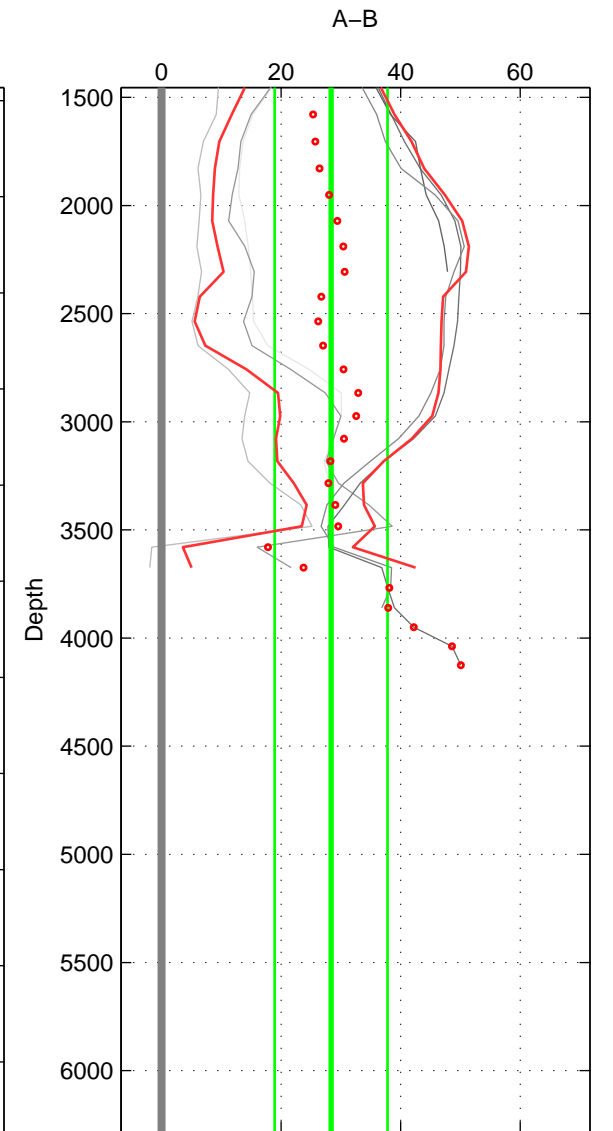

Cruise A (red). Date: Jan 1974 Cruisename: 473-3

Cruise B (blue). Date: Oct 2007 Cruisename: 473-5

\*\*\* "Favourite" values are means of spaces 1 2 3.

	Offset	O.StDev	Ratio	R.Stdev	Rating
SIGMA:	24.814	9.479	1.010	0.004	3
THETA:	25.180	7.698	1.011	0.003	3
DEPTH:	28.361	9.439	1.012	0.004	3
FAV.:	26.119	8.872	1.011	0.004	3

Profiles of A: 2  
 Profiles of B: 10  
 Diff profs: 6  
 WMoffset (A-B): 24.8145  
 WMoffset stdev: 9.4788  
 WMratio (A/B): 1.0104  
 WMratio stdev: 0.0040174

Quality (1-5): 3

Profiles of A: 2  
 Profiles of B: 10  
 Diff profs: 6  
 WMoffset (A-B): 25.1797  
 WMoffset stdev: 7.6984  
 WMratio (A/B): 1.0106  
 WMratio stdev: 0.0032524

Quality (1-5): 3

Profiles of A: 2  
 Profiles of B: 10  
 Diff profs: 6  
 WMoffset (A-B): 28.3613  
 WMoffset stdev: 9.4386  
 WMratio (A/B): 1.012  
 WMratio stdev: 0.0040348

Quality (1-5): 3