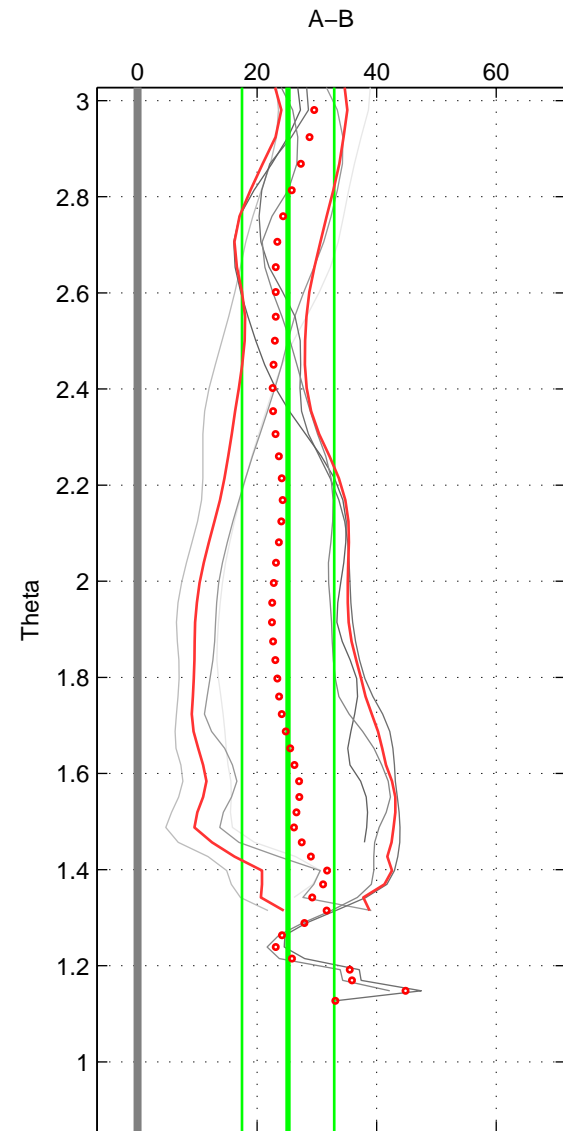

Cruise A (red). Date: Jan 1974 Cruisename: 473-3

Cruise B (blue). Date: Oct 2007 Cruisename: 473-5

\*\*\* "Favourite" values are means of spaces 1 2 3.

	Offset	O.StDev	Ratio	R.Stdev	Rating
SIGMA:	24.814	9.479	1.010	0.004	3
THETA:	25.180	7.698	1.011	0.003	3
DEPTH:	28.361	9.439	1.012	0.004	3
FAV.:	26.119	8.872	1.011	0.004	3

Profiles of A: 2  
 Profiles of B: 10  
 Diff profs: 6  
 WMoffset (A-B): 24.8145  
 WMoffset stdev: 9.4788  
 WMratio (A/B): 1.0104  
 WMratio stdev: 0.0040174

Quality (1-5): 3

Profiles of A: 2  
 Profiles of B: 10  
 Diff profs: 6  
 WMoffset (A-B): 25.1797  
 WMoffset stdev: 7.6984  
 WMratio (A/B): 1.0106  
 WMratio stdev: 0.0032524

Quality (1-5): 3

Profiles of A: 2  
 Profiles of B: 10  
 Diff profs: 6  
 WMoffset (A-B): 28.3613  
 WMoffset stdev: 9.4386  
 WMratio (A/B): 1.012  
 WMratio stdev: 0.0040348

Quality (1-5): 3