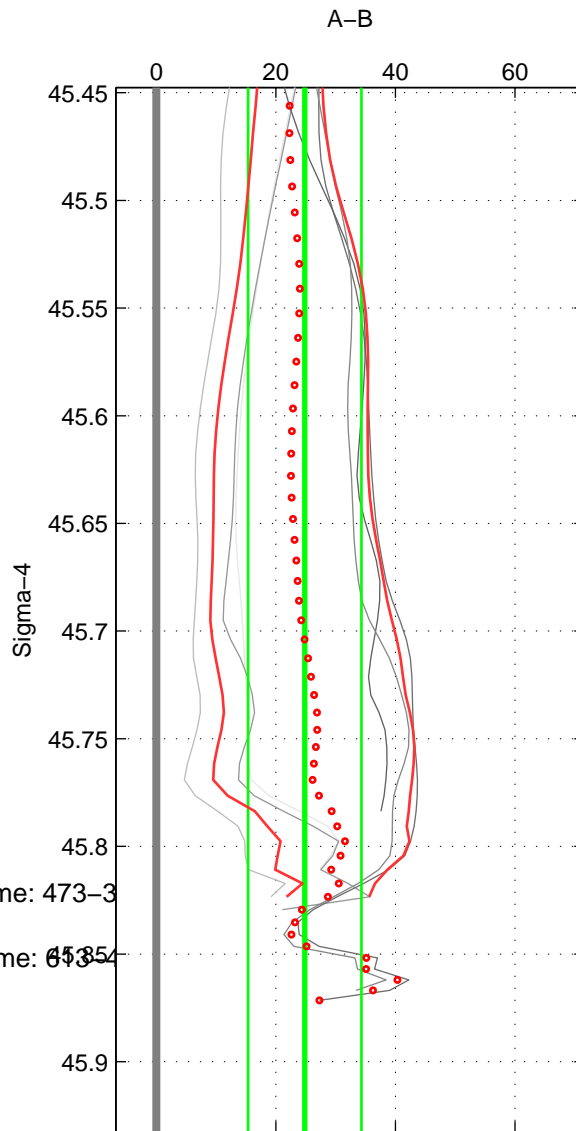

Cruise A (red). Date: Jan 1974 Cruisename: 473-3

Cruise B (blue). Date: Oct 2007 Cruisename: 473-5

\*\*\* "Favourite" values are means of spaces 1 2 3.

	Offset	O.StDev	Ratio	R.Stdev	Rating
SIGMA:	24.814	9.479	1.010	0.004	3
THETA:	25.180	7.698	1.011	0.003	3
DEPTH:	28.361	9.439	1.012	0.004	3
FAV.:	26.119	8.872	1.011	0.004	3

Profiles of A: 2  
 Profiles of B: 10  
 Diff profs: 6  
 WMoffset (A-B): 24.8145  
 WMoffset stdev: 9.4788  
 WMratio (A/B): 1.0104  
 WMratio stdev: 0.0040174

Quality (1-5): 3

Profiles of A: 2  
 Profiles of B: 10  
 Diff profs: 6  
 WMoffset (A-B): 25.1797  
 WMoffset stdev: 7.6984  
 WMratio (A/B): 1.0106  
 WMratio stdev: 0.0032524

Quality (1-5): 3

Profiles of A: 2  
 Profiles of B: 10  
 Diff profs: 6  
 WMoffset (A-B): 28.3613  
 WMoffset stdev: 9.4386  
 WMratio (A/B): 1.012  
 WMratio stdev: 0.0040348

Quality (1-5): 3