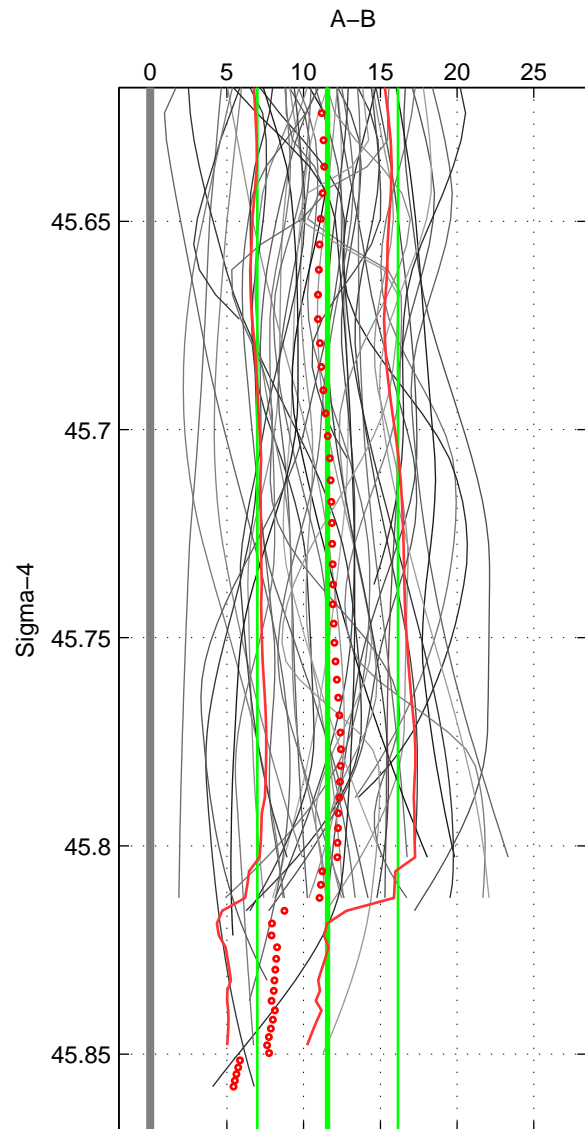

Cruise A (red). Date: Aug 1994 Cruisename: 90-58JH19940723

Cruise B (blue). Date: Apr 1991 Cruisename: 297-64TR19910408

*** "Favourite" values are means of spaces 1 2 3.

	Offset	O.StDev	Ratio	R.Stdev	Rating
SIGMA:	11.560	4.585	1.005	0.002	4
THETA:	11.478	4.453	1.005	0.002	4
DEPTH:	13.258	4.133	1.006	0.002	4
FAV.:	12.099	4.390	1.006	0.002	4

Profiles of A: 5
 Profiles of B: 27
 Diff profs : 48
 WMoffset (A-B): 11.5598
 WMoffset stdev: 4.5853
 WMratio (A/B): 1.0054
 WMratio stdev: 0.0021423

Quality (1-5): 4

Profiles of A: 5
 Profiles of B: 27
 Diff profs : 48
 WMoffset (A-B): 11.478
 WMoffset stdev: 4.4528
 WMratio (A/B): 1.0053
 WMratio stdev: 0.00208

Quality (1-5): 4

Profiles of A: 5
 Profiles of B: 27
 Diff profs : 48
 WMoffset (A-B): 13.2579
 WMoffset stdev: 4.1326
 WMratio (A/B): 1.0062
 WMratio stdev: 0.0019327

Quality (1-5): 4