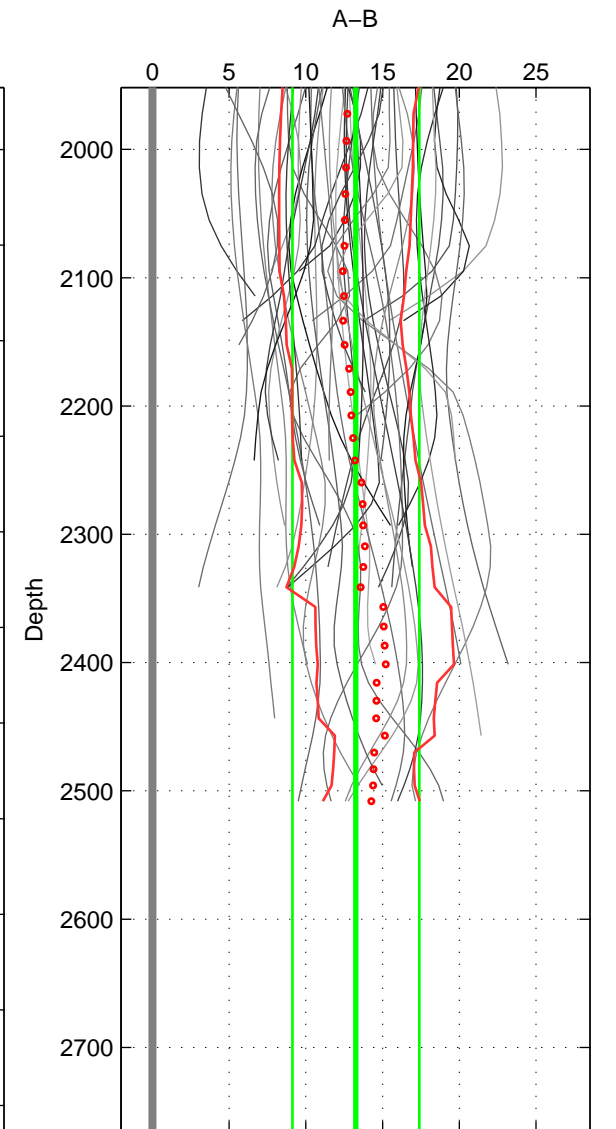

Cruise A (red). Date: Aug 1994 Cruisename: 90-58JH19940723

Cruise B (blue). Date: Apr 1991 Cruisename: 297-64TR19910408

*** "Favourite" values are means of spaces 1 2 3.

	Offset	O.StDev	Ratio	R.Stdev	Rating
SIGMA:	11.560	4.585	1.005	0.002	4
THETA:	11.478	4.453	1.005	0.002	4
DEPTH:	13.258	4.133	1.006	0.002	4
FAV.:	12.099	4.390	1.006	0.002	4

Profiles of A: 5
 Profiles of B: 27
 Diff profs : 48
 WMoffset (A-B): 11.5598
 WMoffset stdev: 4.5853
 WMratio (A/B): 1.0054
 WMratio stdev: 0.0021423

Quality (1-5): 4

Profiles of A: 5
 Profiles of B: 27
 Diff profs : 48
 WMoffset (A-B): 11.478
 WMoffset stdev: 4.4528
 WMratio (A/B): 1.0053
 WMratio stdev: 0.00208

Quality (1-5): 4

Profiles of A: 5
 Profiles of B: 27
 Diff profs : 48
 WMoffset (A-B): 13.2579
 WMoffset stdev: 4.1326
 WMratio (A/B): 1.0062
 WMratio stdev: 0.0019327

Quality (1-5): 4