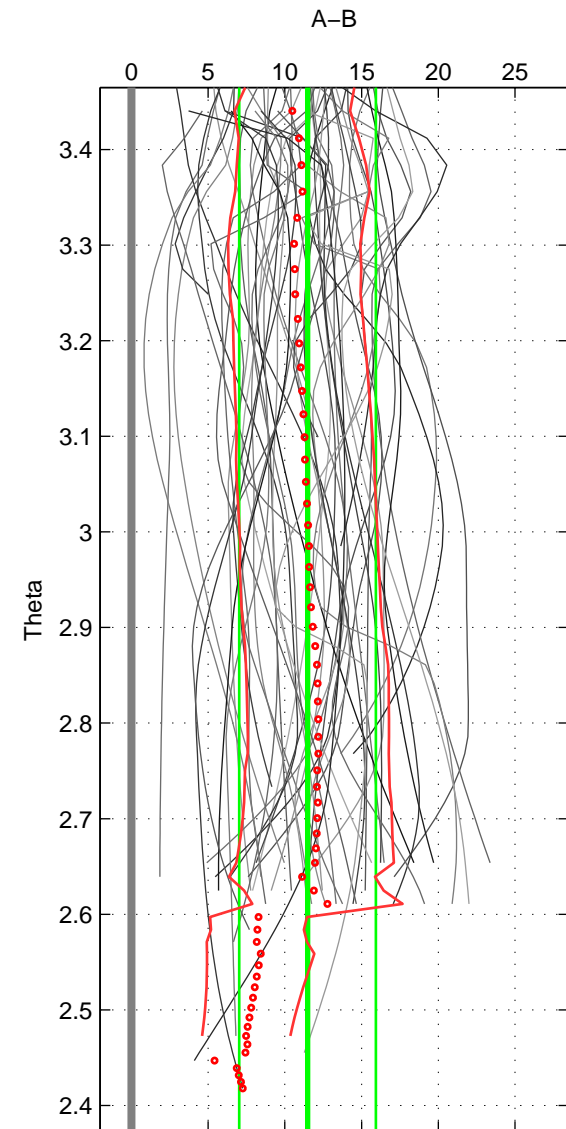

Cruise A (red). Date: Aug 1994 Cruisename: 90-58JH19940723

Cruise B (blue). Date: Apr 1991 Cruisename: 297-64TR19910408

*** "Favourite" values are means of spaces 1 2 3.

	Offset	O.StDev	Ratio	R.Stdev	Rating
SIGMA:	11.560	4.585	1.005	0.002	4
THETA:	11.478	4.453	1.005	0.002	4
DEPTH:	13.258	4.133	1.006	0.002	4
FAV.:	12.099	4.390	1.006	0.002	4

Profiles of A: 5
 Profiles of B: 27
 Diff profs : 48
 WMoffset (A-B): 11.5598
 WMoffset stdev: 4.5853
 WMratio (A/B): 1.0054
 WMratio stdev: 0.0021423

Quality (1-5): 4

Profiles of A: 5
 Profiles of B: 27
 Diff profs : 48
 WMoffset (A-B): 11.478
 WMoffset stdev: 4.4528
 WMratio (A/B): 1.0053
 WMratio stdev: 0.00208

Quality (1-5): 4

Profiles of A: 5
 Profiles of B: 27
 Diff profs : 48
 WMoffset (A-B): 13.2579
 WMoffset stdev: 4.1326
 WMratio (A/B): 1.0062
 WMratio stdev: 0.0019327

Quality (1-5): 4