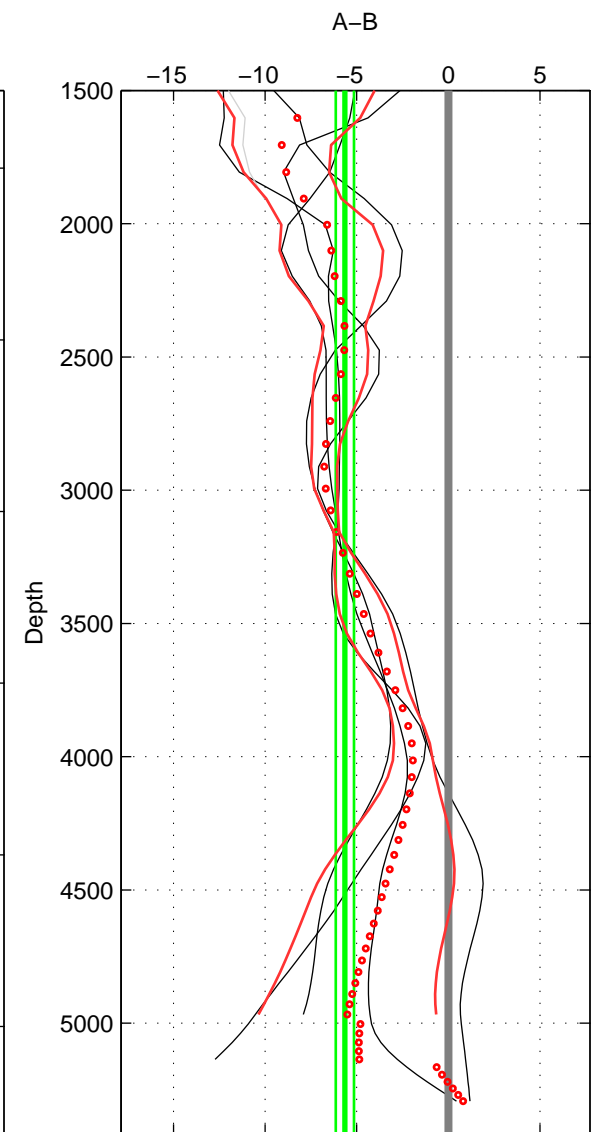

Cruise A (red). Date: May 1999 Cruisename: 584-49NZ19990508

Cruise B (blue). Date: Jun 2001 Cruisename: 591-49NZ20010604

\*\*\* "Favourite" values are means of spaces 1 2 3.

	Offset	O.StDev	Ratio	R.Stdev	Rating
SIGMA:	-4.618	2.354	0.998	0.001	3
THETA:	-5.433	2.811	0.998	0.001	3
DEPTH:	-5.644	0.498	0.998	0.000	3
FAV.:	-5.232	1.888	0.998	0.001	3

Profiles of A: 3  
 Profiles of B: 5  
 Diff profs : 5  
 WMoffset (A-B): -4.6177  
 WMoffset stdev: 2.3544  
 WMratio (A/B): 0.99803  
 WMratio stdev: 0.0010059

Quality (1-5): 3

Profiles of A: 3  
 Profiles of B: 5  
 Diff profs : 5  
 WMoffset (A-B): -5.4328  
 WMoffset stdev: 2.8111  
 WMratio (A/B): 0.99768  
 WMratio stdev: 0.0012

Quality (1-5): 3

Profiles of A: 3  
 Profiles of B: 5  
 Diff profs : 5  
 WMoffset (A-B): -5.6444  
 WMoffset stdev: 0.49812  
 WMratio (A/B): 0.9976  
 WMratio stdev: 0.00022592

Quality (1-5): 3