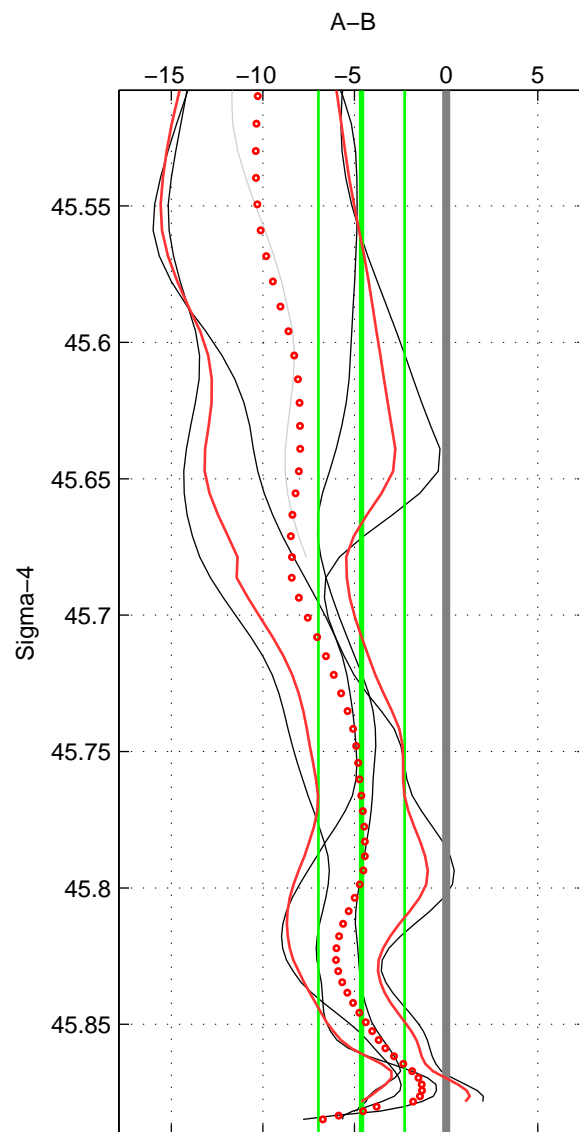

Cruise A (red). Date: May 1999 Cruisename: 584-49NZ19990508

Cruise B (blue). Date: Jun 2001 Cruisename: 591-49NZ20010604

\*\*\* "Favourite" values are means of spaces 1 2 3.

	Offset	O.StDev	Ratio	R.Stdev	Rating
SIGMA:	-4.618	2.354	0.998	0.001	3
THETA:	-5.433	2.811	0.998	0.001	3
DEPTH:	-5.644	0.498	0.998	0.000	3
FAV.:	-5.232	1.888	0.998	0.001	3

Profiles of A: 3  
 Profiles of B: 5  
 Diff profs : 5  
 WMoffset (A-B): -4.6177  
 WMoffset stdev: 2.3544  
 WMratio (A/B): 0.99803  
 WMratio stdev: 0.0010059

Quality (1-5): 3

Profiles of A: 3  
 Profiles of B: 5  
 Diff profs : 5  
 WMoffset (A-B): -5.4328  
 WMoffset stdev: 2.8111  
 WMratio (A/B): 0.99768  
 WMratio stdev: 0.0012

Quality (1-5): 3

Profiles of A: 3  
 Profiles of B: 5  
 Diff profs : 5  
 WMoffset (A-B): -5.6444  
 WMoffset stdev: 0.49812  
 WMratio (A/B): 0.9976  
 WMratio stdev: 0.00022592

Quality (1-5): 3