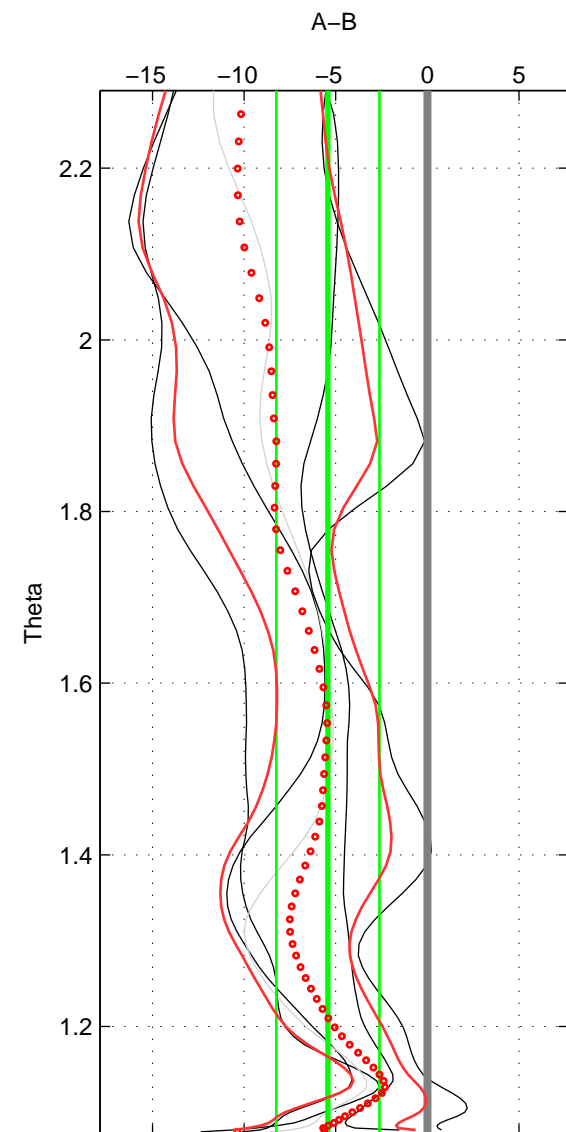

Cruise A (red). Date: May 1999 Cruisename: 584-49NZ19990508

Cruise B (blue). Date: Jun 2001 Cruisename: 591-49NZ20010604

\*\*\* "Favourite" values are means of spaces 1 2 3.

	Offset	O.StDev	Ratio	R.Stdev	Rating
SIGMA:	-4.618	2.354	0.998	0.001	3
THETA:	-5.433	2.811	0.998	0.001	3
DEPTH:	-5.644	0.498	0.998	0.000	3
FAV.:	-5.232	1.888	0.998	0.001	3

Profiles of A: 3  
 Profiles of B: 5  
 Diff profs : 5  
 WMoffset (A-B): -4.6177  
 WMoffset stdev: 2.3544  
 WMratio (A/B): 0.99803  
 WMratio stdev: 0.0010059

Quality (1-5): 3

Profiles of A: 3  
 Profiles of B: 5  
 Diff profs : 5  
 WMoffset (A-B): -5.4328  
 WMoffset stdev: 2.8111  
 WMratio (A/B): 0.99768  
 WMratio stdev: 0.0012

Quality (1-5): 3

Profiles of A: 3  
 Profiles of B: 5  
 Diff profs : 5  
 WMoffset (A-B): -5.6444  
 WMoffset stdev: 0.49812  
 WMratio (A/B): 0.9976  
 WMratio stdev: 0.00022592

Quality (1-5): 3