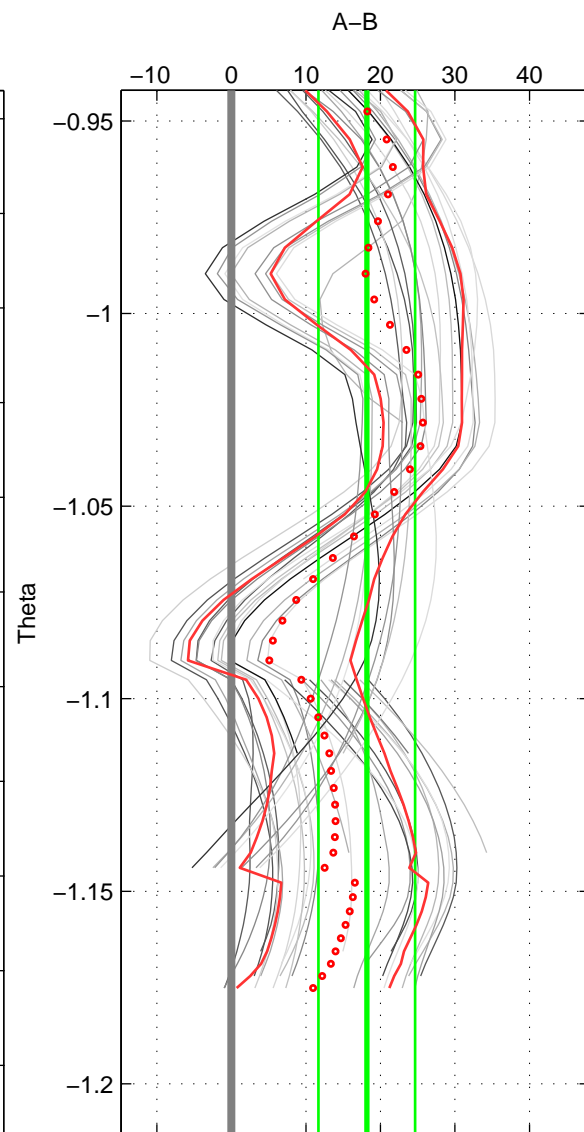

Cruise A (red). Date: Aug 1993 Cruisename: 87-58JH19930730

Cruise B (blue). Date: Aug 1996 Cruisename: 105-74JC19960720

*** "Favourite" values are means of spaces 2 3.

	Offset	O.StDev	Ratio	R.Stdev	Rating
SIGMA:	16.120	6.767	1.007	0.003	3
THETA:	18.175	6.488	1.008	0.003	4
DEPTH:	13.819	8.553	1.006	0.004	4
FAV.:	15.997	7.521	1.007	0.003	4

Profiles of A: 4
 Profiles of B: 21
 Diff profs : 36
 WMoffset (A-B): 16.1199
 WMoffset stdev: 6.7674
 WMratio (A/B): 1.0075
 WMratio stdev: 0.0031481

Quality (1-5): 3

Profiles of A: 4
 Profiles of B: 21
 Diff profs : 36
 WMoffset (A-B): 18.1749
 WMoffset stdev: 6.4884
 WMratio (A/B): 1.0084
 WMratio stdev: 0.0030231

Quality (1-5): 4

Profiles of A: 4
 Profiles of B: 21
 Diff profs : 36
 WMoffset (A-B): 13.8186
 WMoffset stdev: 8.5534
 WMratio (A/B): 1.0064
 WMratio stdev: 0.0039675

Quality (1-5): 4