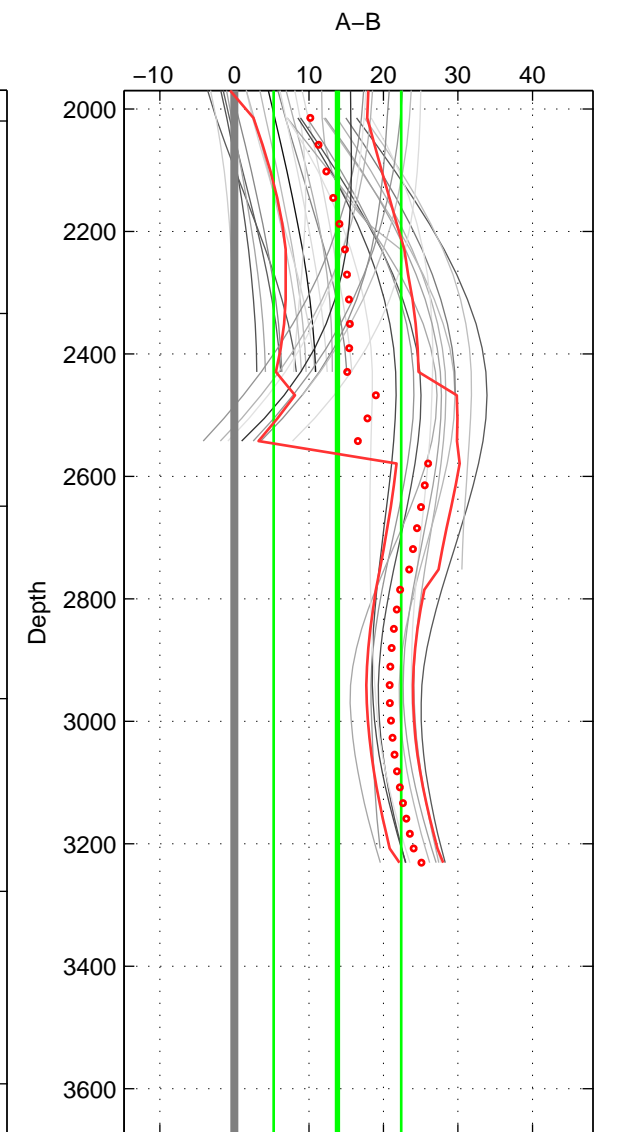

Cruise A (red). Date: Aug 1993 Cruisename: 87-58JH19930730

Cruise B (blue). Date: Aug 1996 Cruisename: 105-74JC19960720

*** "Favourite" values are means of spaces 2 3.

	Offset	O.StDev	Ratio	R.Stdev	Rating
SIGMA:	16.120	6.767	1.007	0.003	3
THETA:	18.175	6.488	1.008	0.003	4
DEPTH:	13.819	8.553	1.006	0.004	4
FAV.:	15.997	7.521	1.007	0.003	4

Profiles of A: 4
 Profiles of B: 21
 Diff profs : 36
 WMoffset (A-B): 16.1199
 WMoffset stdev: 6.7674
 WMratio (A/B): 1.0075
 WMratio stdev: 0.0031481

Quality (1-5): 3

Profiles of A: 4
 Profiles of B: 21
 Diff profs : 36
 WMoffset (A-B): 18.1749
 WMoffset stdev: 6.4884
 WMratio (A/B): 1.0084
 WMratio stdev: 0.0030231

Quality (1-5): 4

Profiles of A: 4
 Profiles of B: 21
 Diff profs : 36
 WMoffset (A-B): 13.8186
 WMoffset stdev: 8.5534
 WMratio (A/B): 1.0064
 WMratio stdev: 0.0039675

Quality (1-5): 4