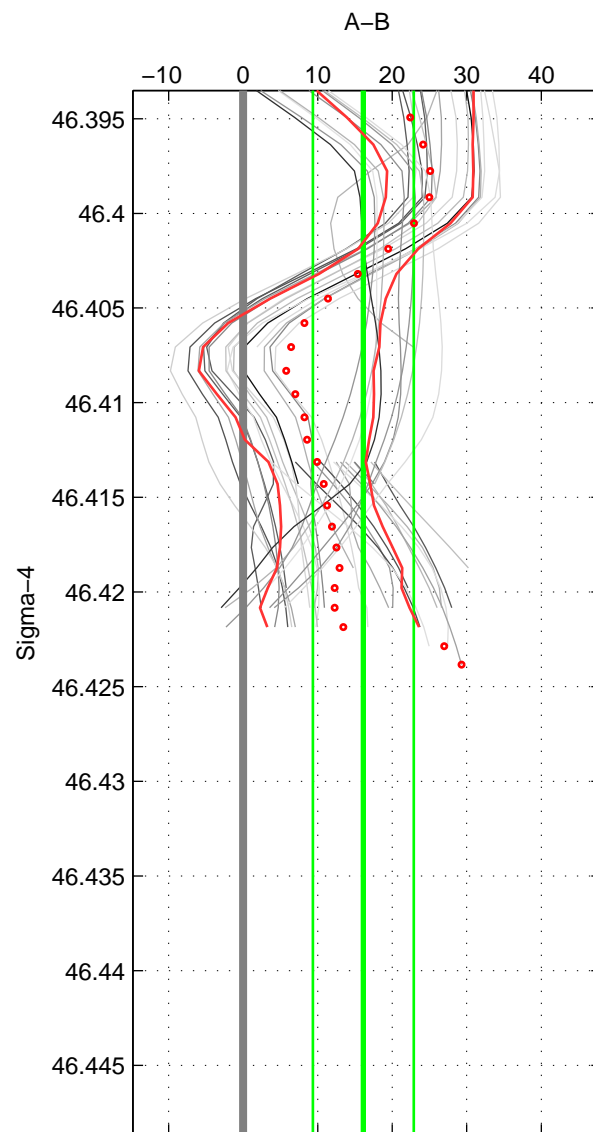

Cruise A (red). Date: Aug 1993 Cruisename: 87-58JH19930730

Cruise B (blue). Date: Aug 1996 Cruisename: 105-74JC19960720

*** "Favourite" values are means of spaces 2 3.

	Offset	O.StDev	Ratio	R.Stdev	Rating
SIGMA:	16.120	6.767	1.007	0.003	3
THETA:	18.175	6.488	1.008	0.003	4
DEPTH:	13.819	8.553	1.006	0.004	4
FAV.:	15.997	7.521	1.007	0.003	4

Profiles of A: 4
 Profiles of B: 21
 Diff profs : 36
 WMoffset (A-B): 16.1199
 WMoffset stdev: 6.7674
 WMratio (A/B): 1.0075
 WMratio stdev: 0.0031481

Quality (1-5): 3

Profiles of A: 4
 Profiles of B: 21
 Diff profs : 36
 WMoffset (A-B): 18.1749
 WMoffset stdev: 6.4884
 WMratio (A/B): 1.0084
 WMratio stdev: 0.0030231

Quality (1-5): 4

Profiles of A: 4
 Profiles of B: 21
 Diff profs : 36
 WMoffset (A-B): 13.8186
 WMoffset stdev: 8.5534
 WMratio (A/B): 1.0064
 WMratio stdev: 0.0039675

Quality (1-5): 4